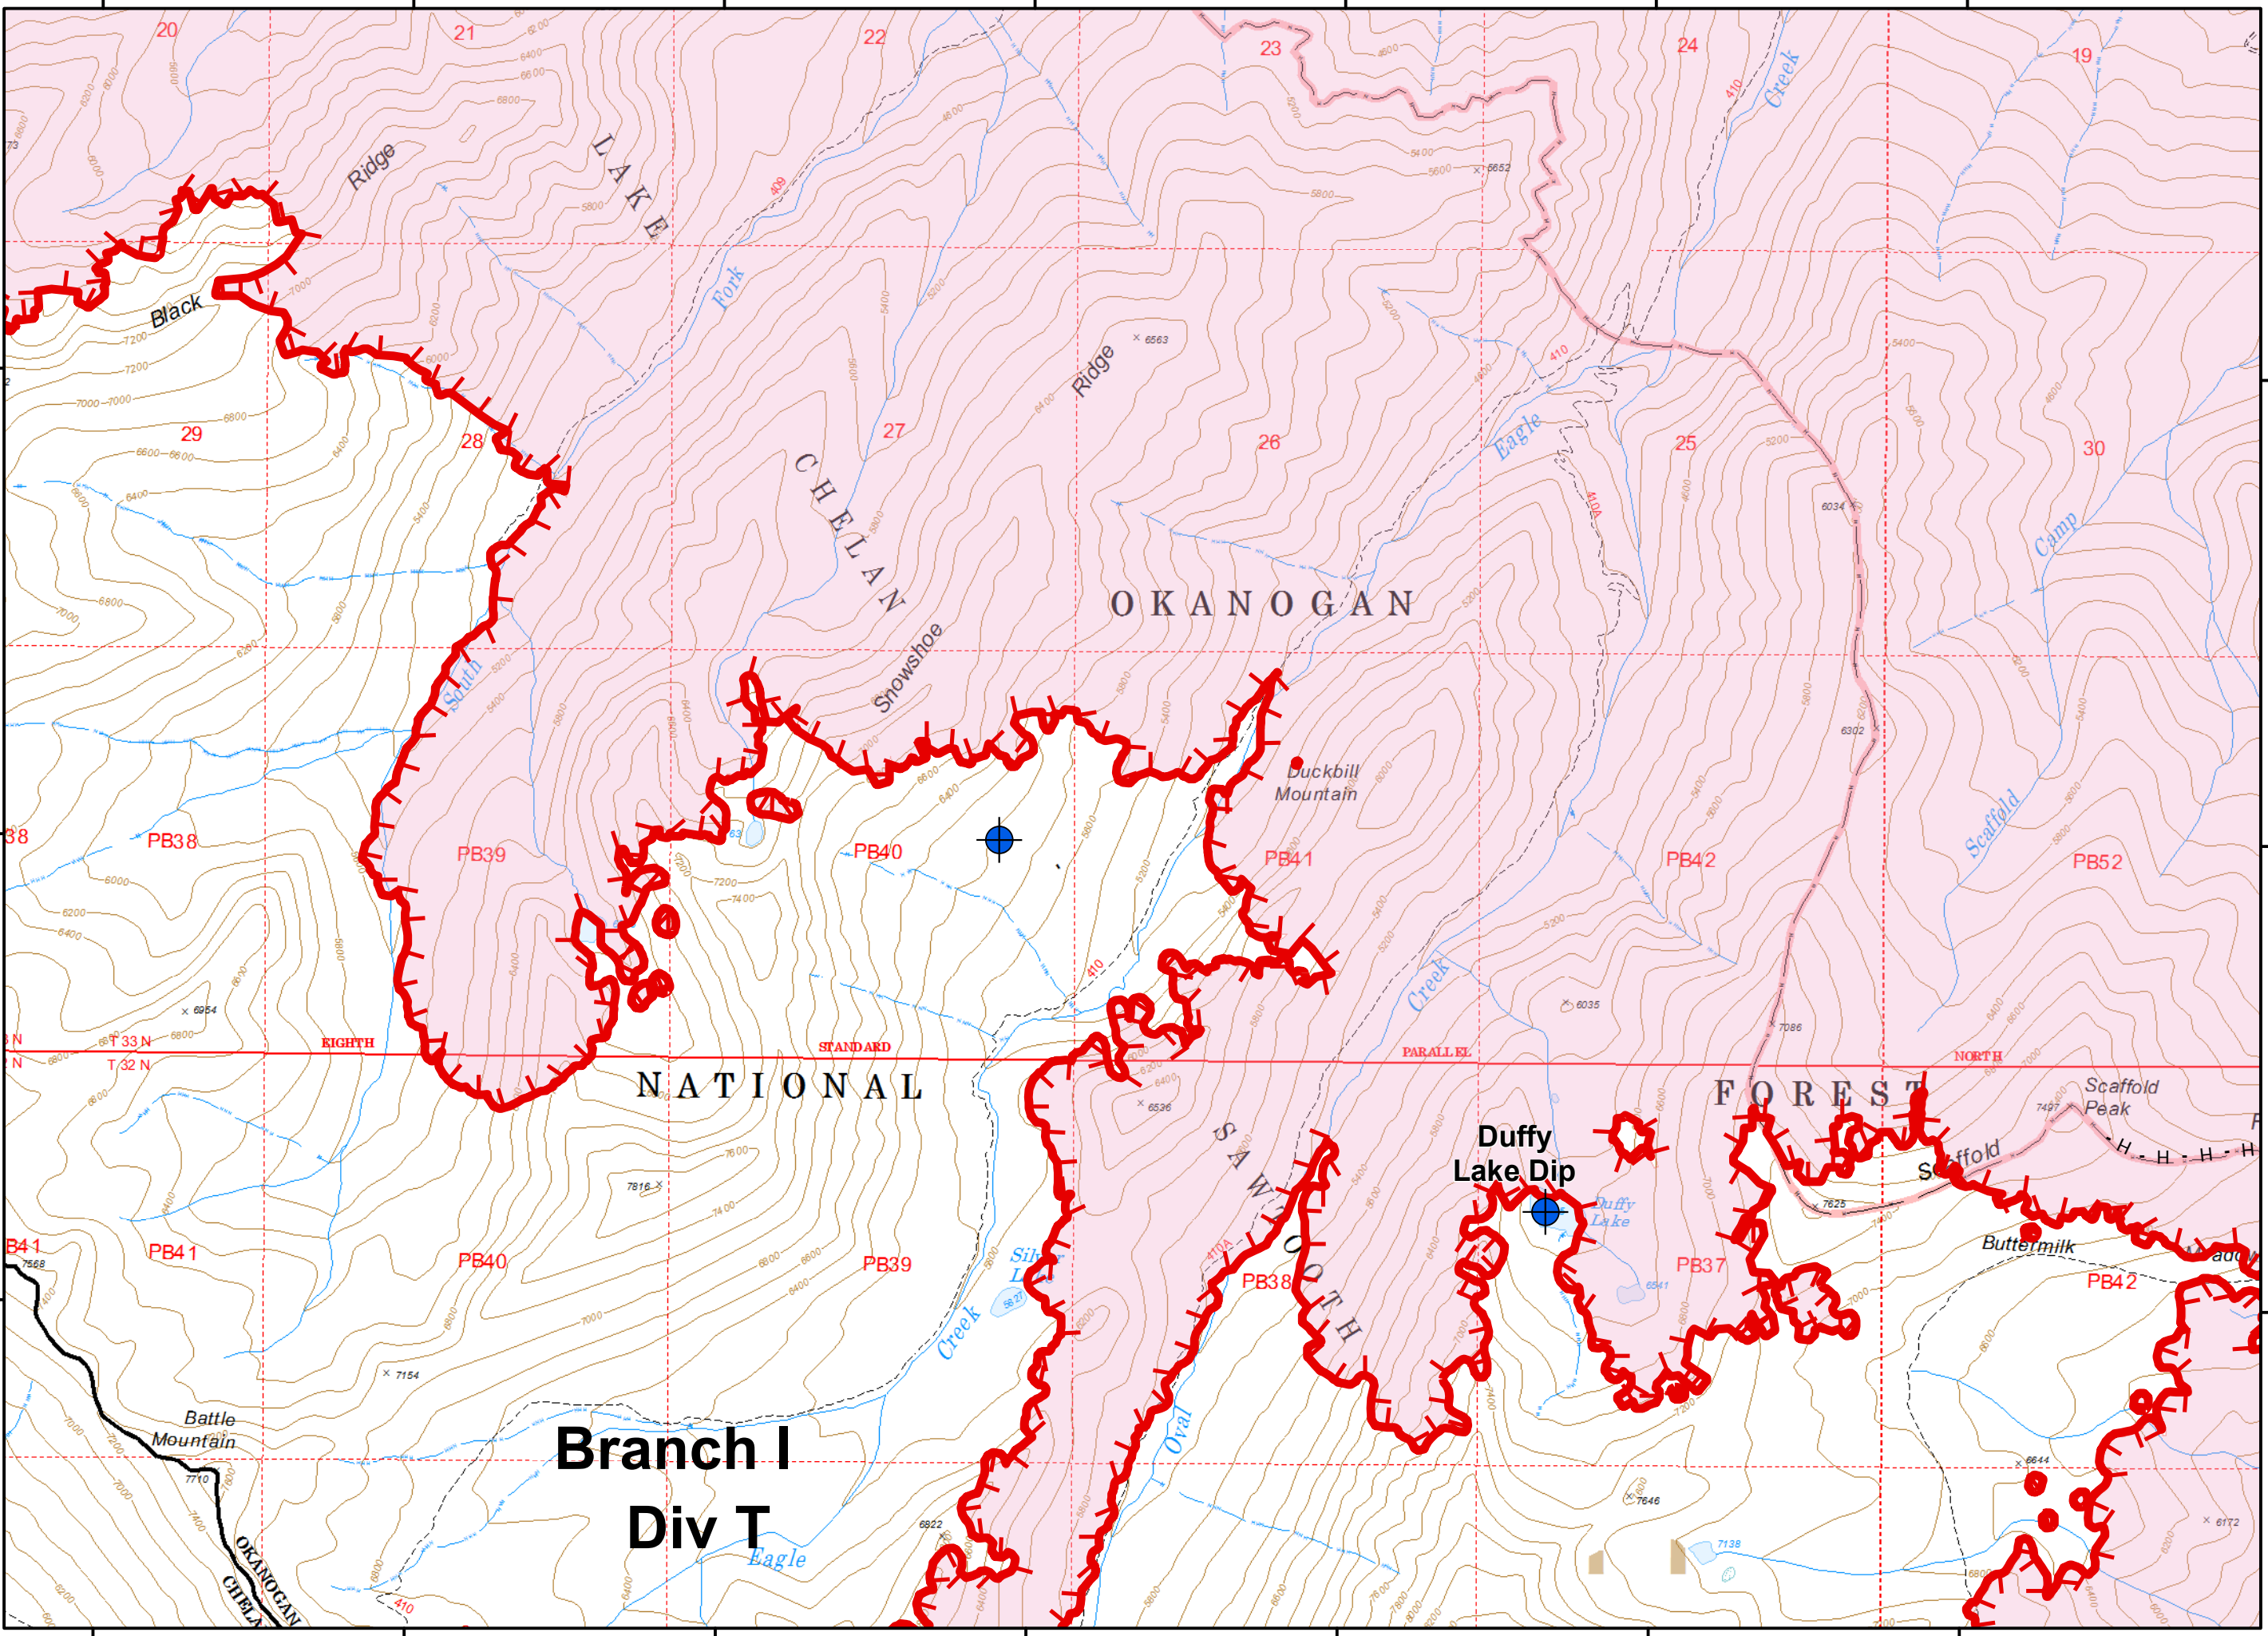

200 Ft Contours

- Dip Site
- Uncontrolled Fire Edge
- Completed Hand Line
- Wildfire Daily Fire Perimeter

Updated 9/12/2018 9:05:13 PM  
 - PNW2 GISS

Miles

0 0.25 0.5