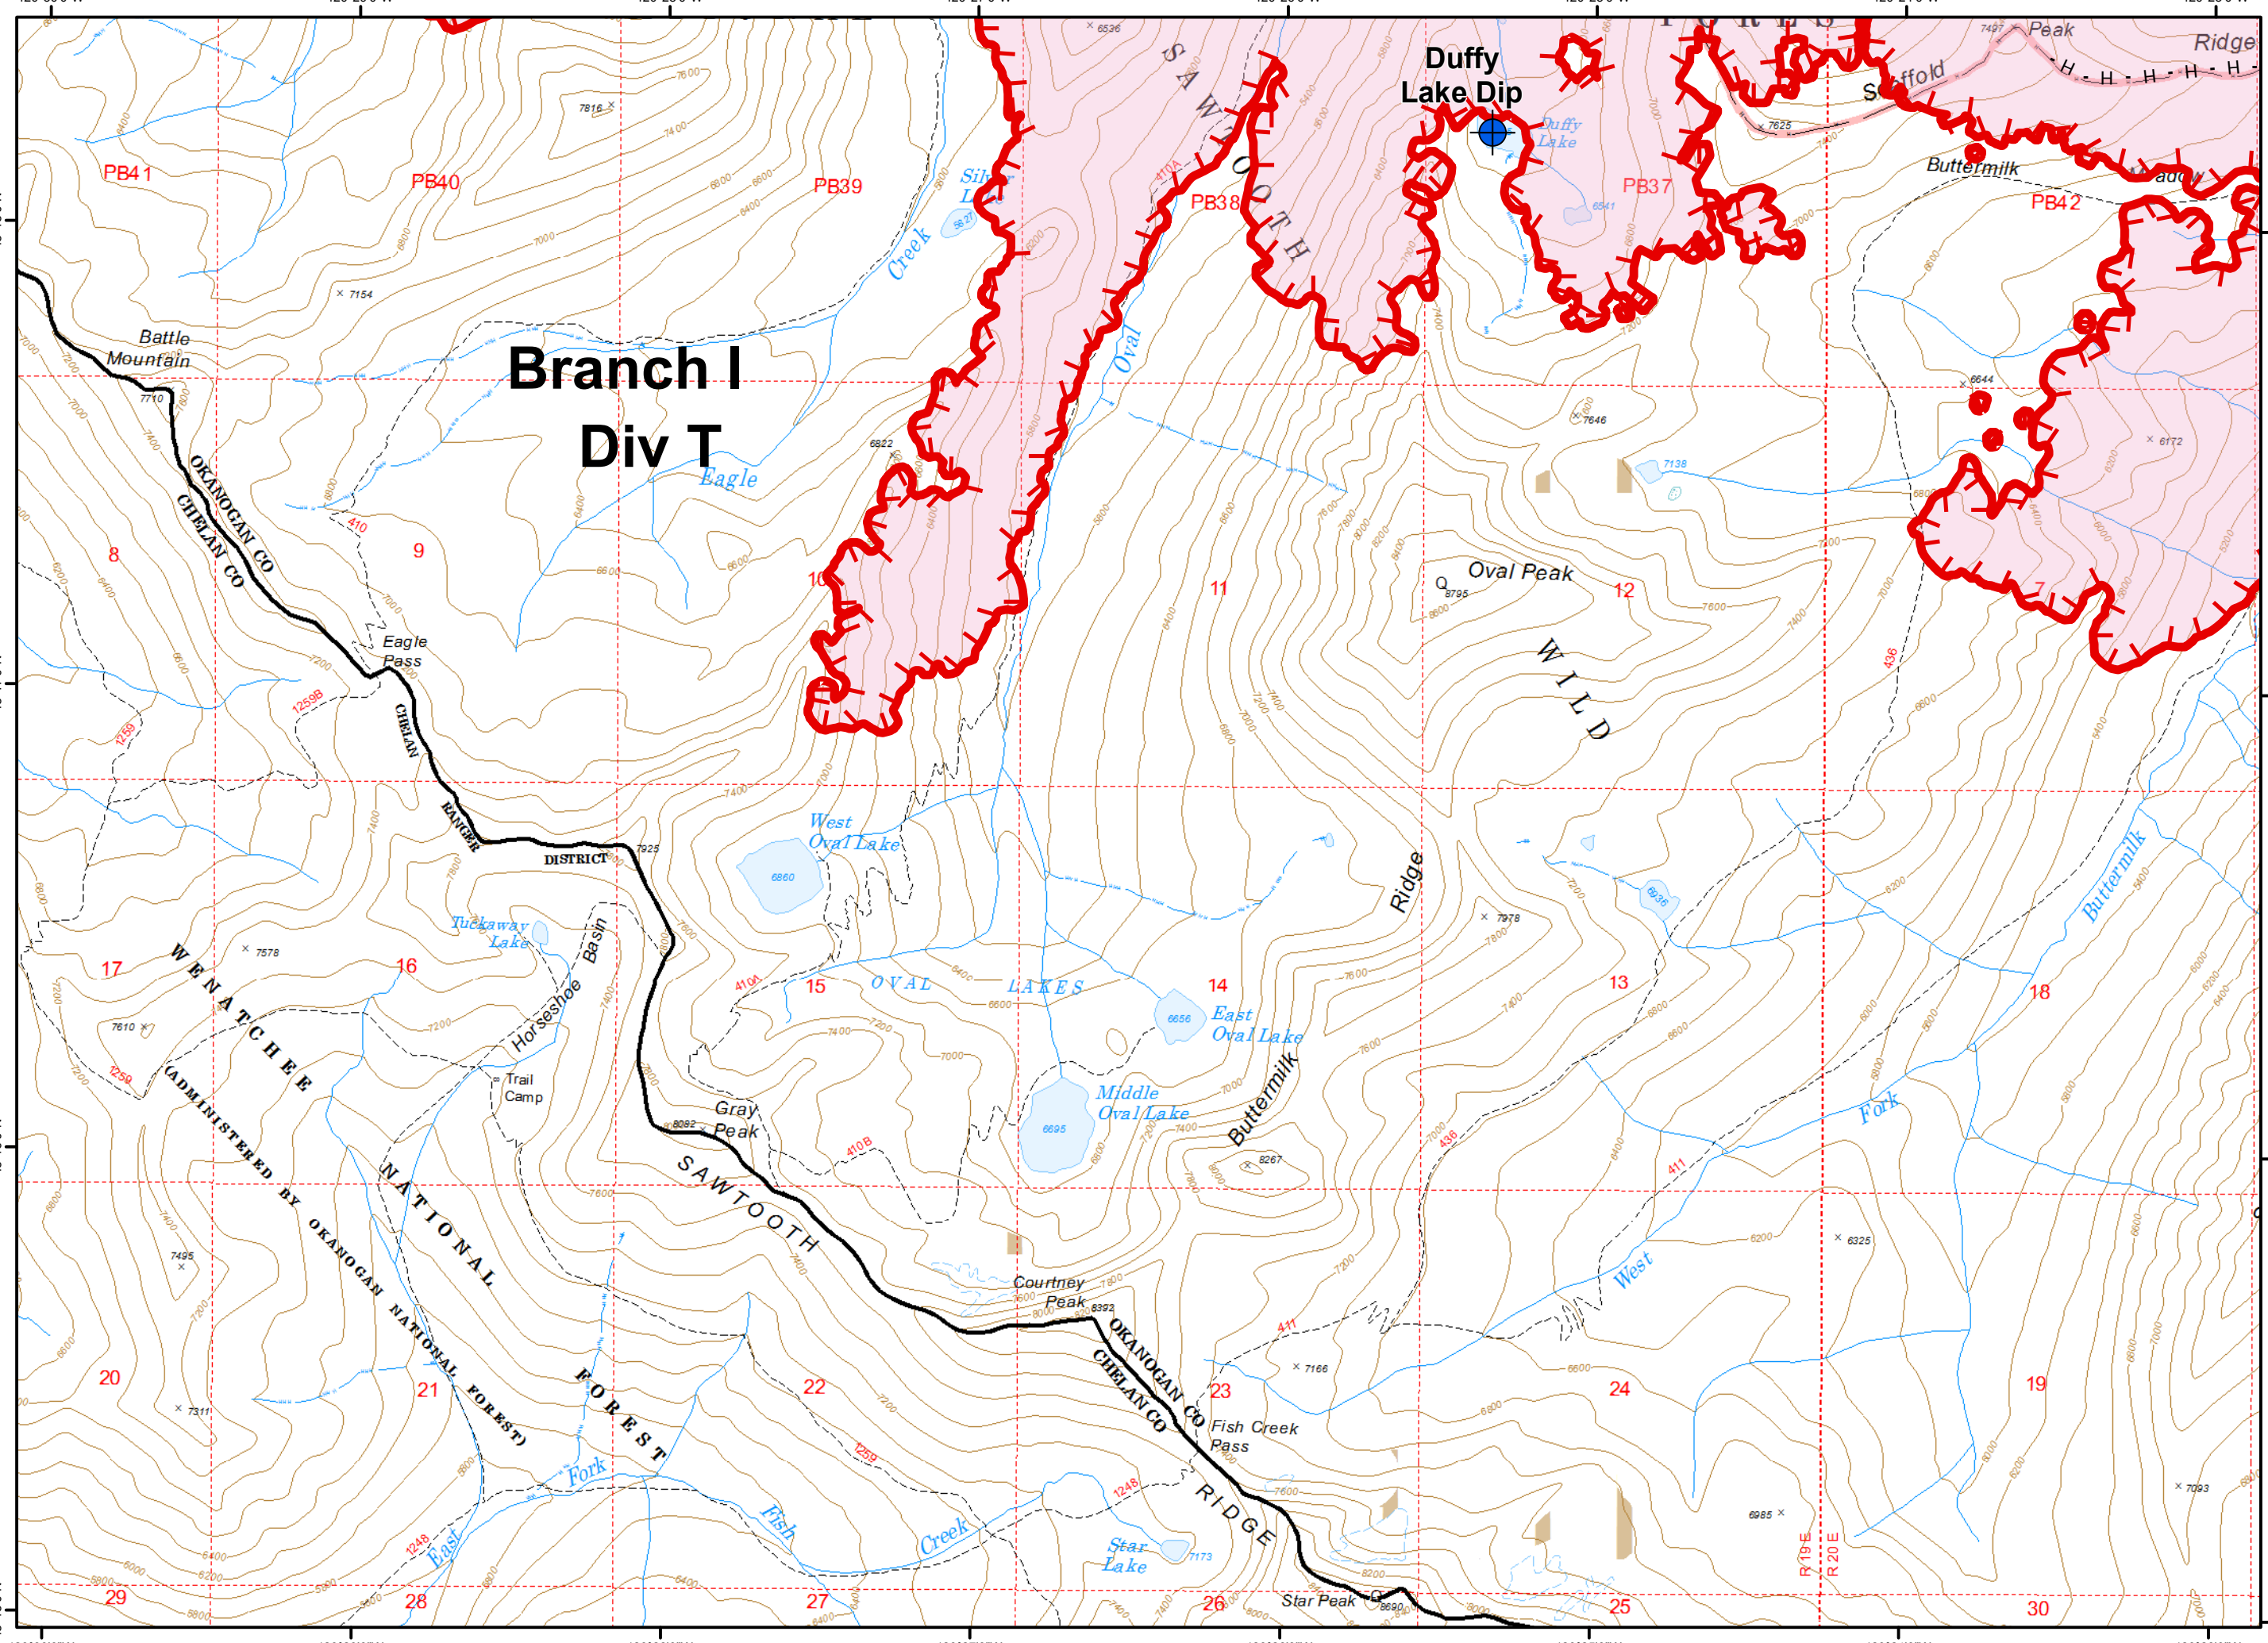

200 Ft Contours

Dip Site

Uncontrolled Fire Edge

Completed Hand Line

Wildfire Daily Fire Perimeter

Updated 9/12/2018 9:05:13 PM  
- PNW2 GISS

Miles  
0 0.25 0.5

N