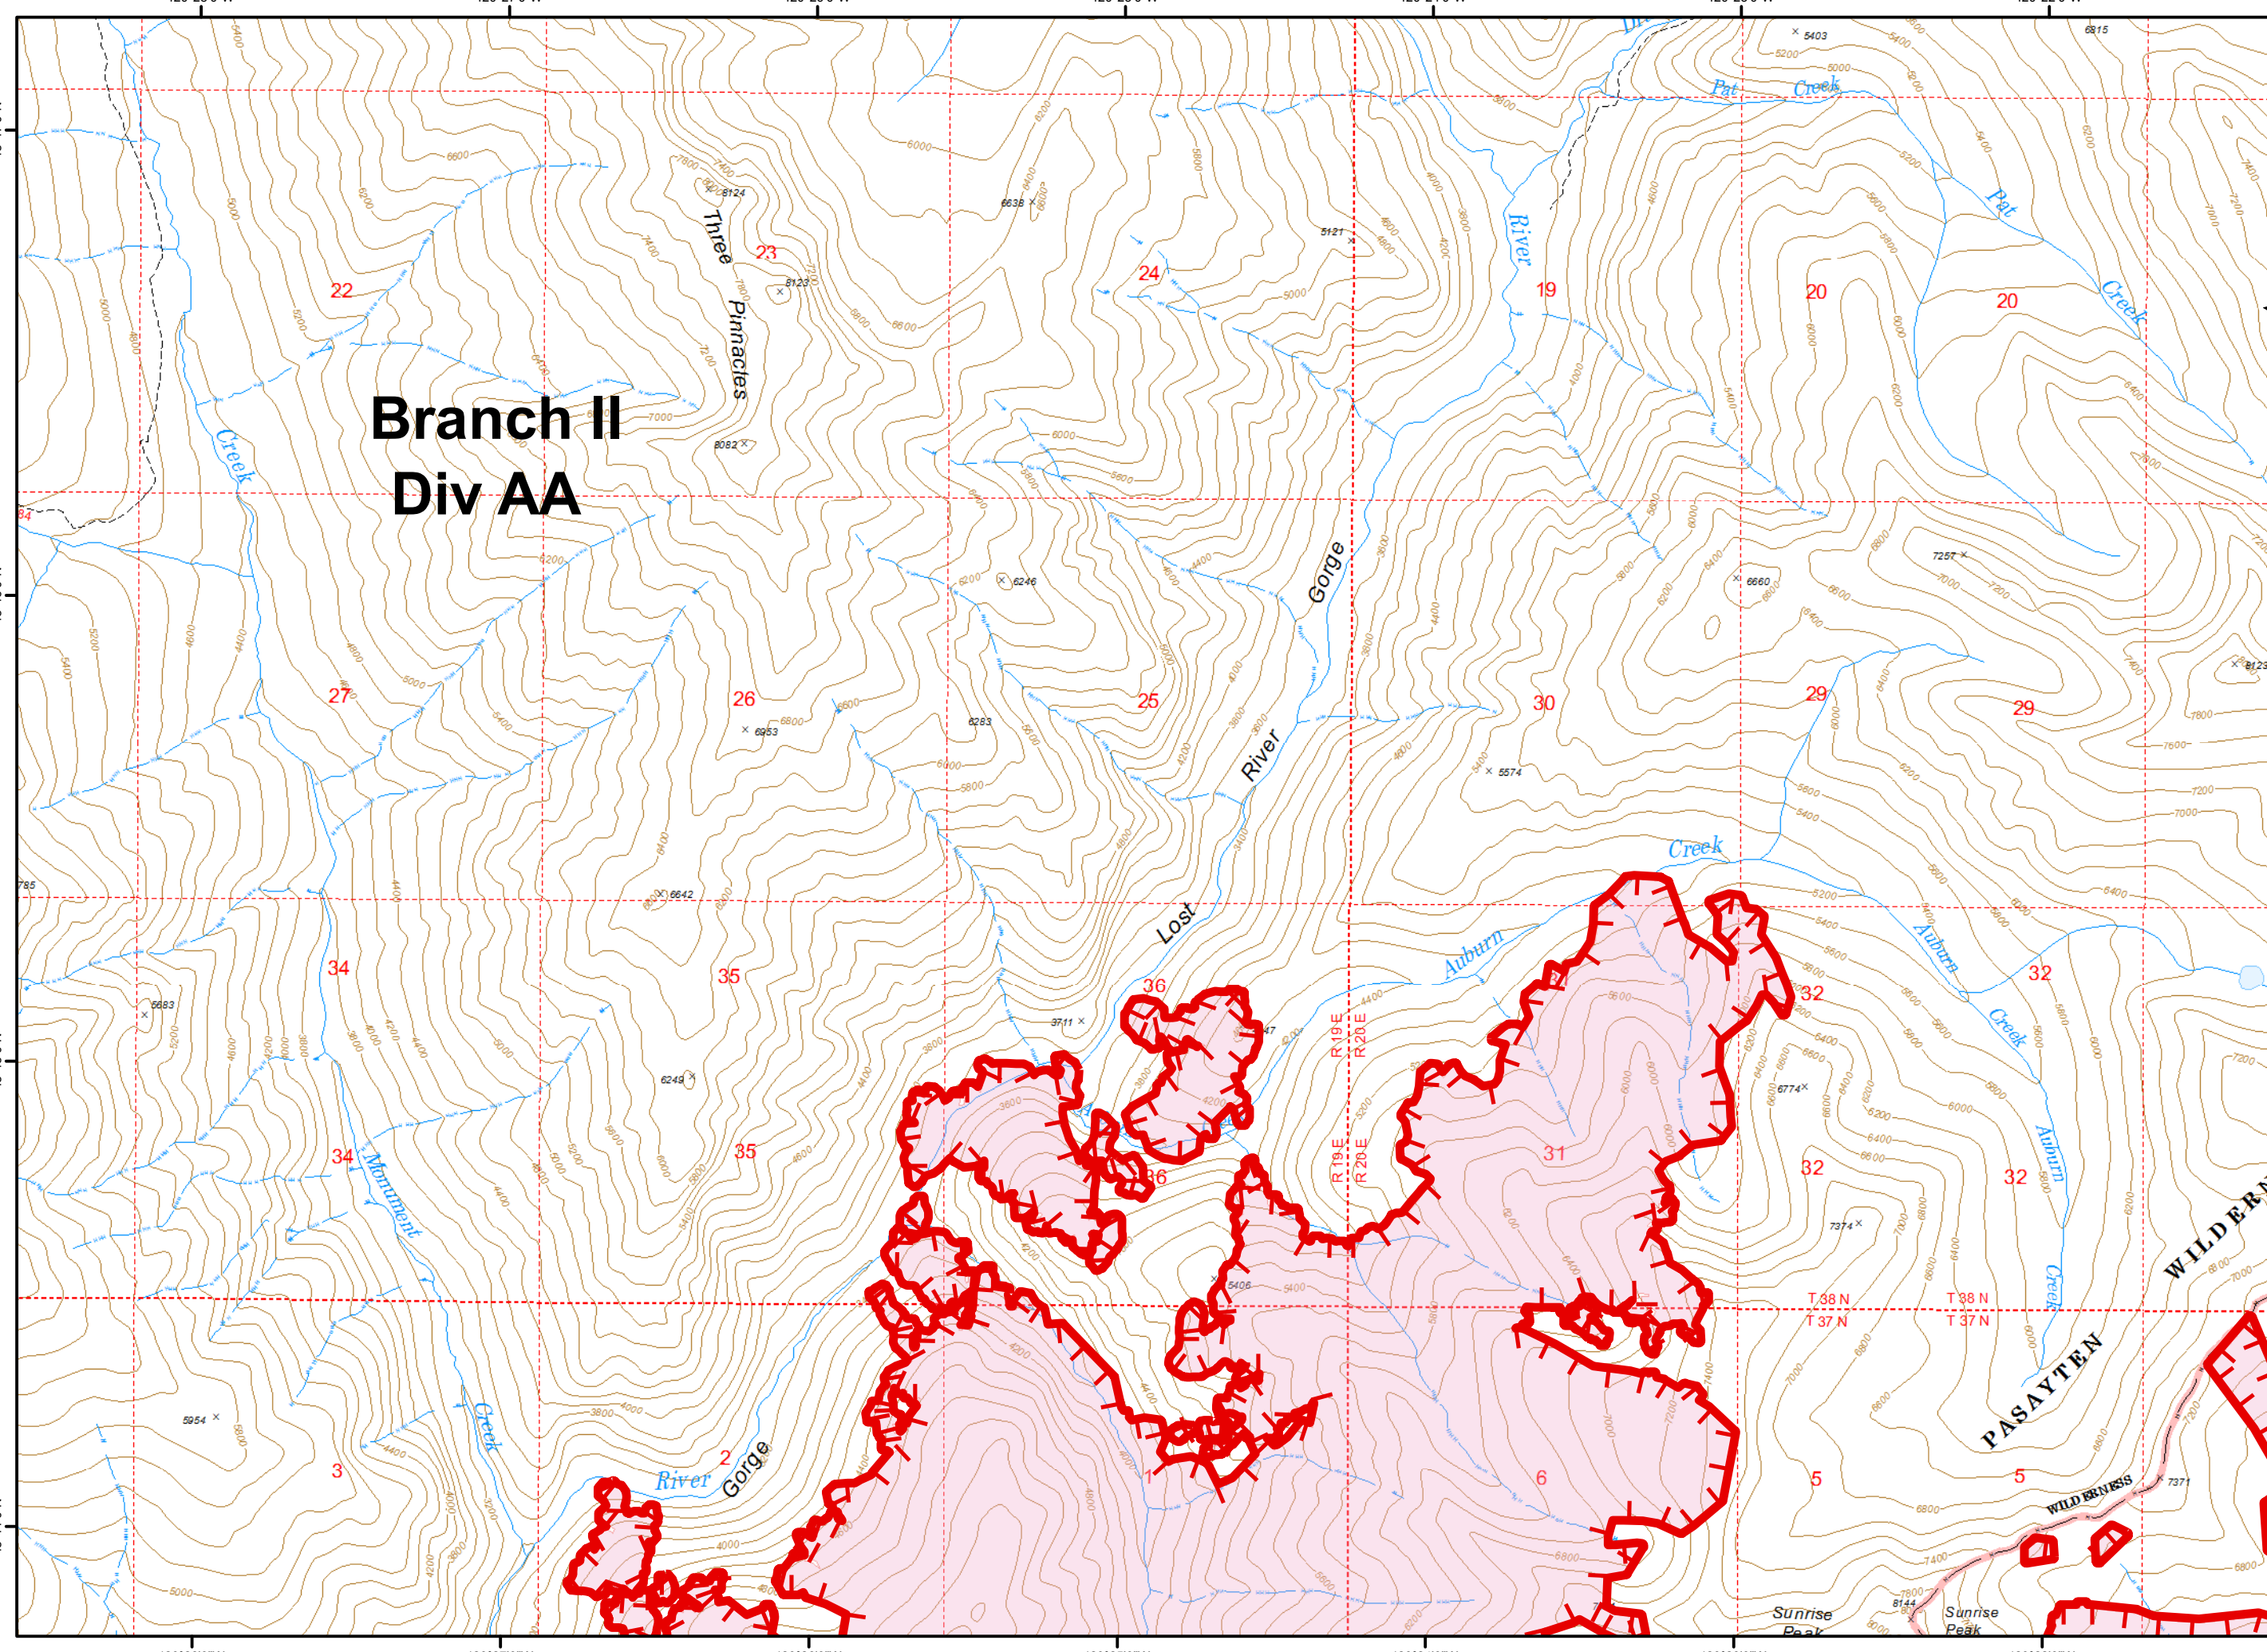

200 Ft Contours

Branch II Div AA

- Uncontrolled Fire Edge
- Wildfire Daily Fire Perimeter