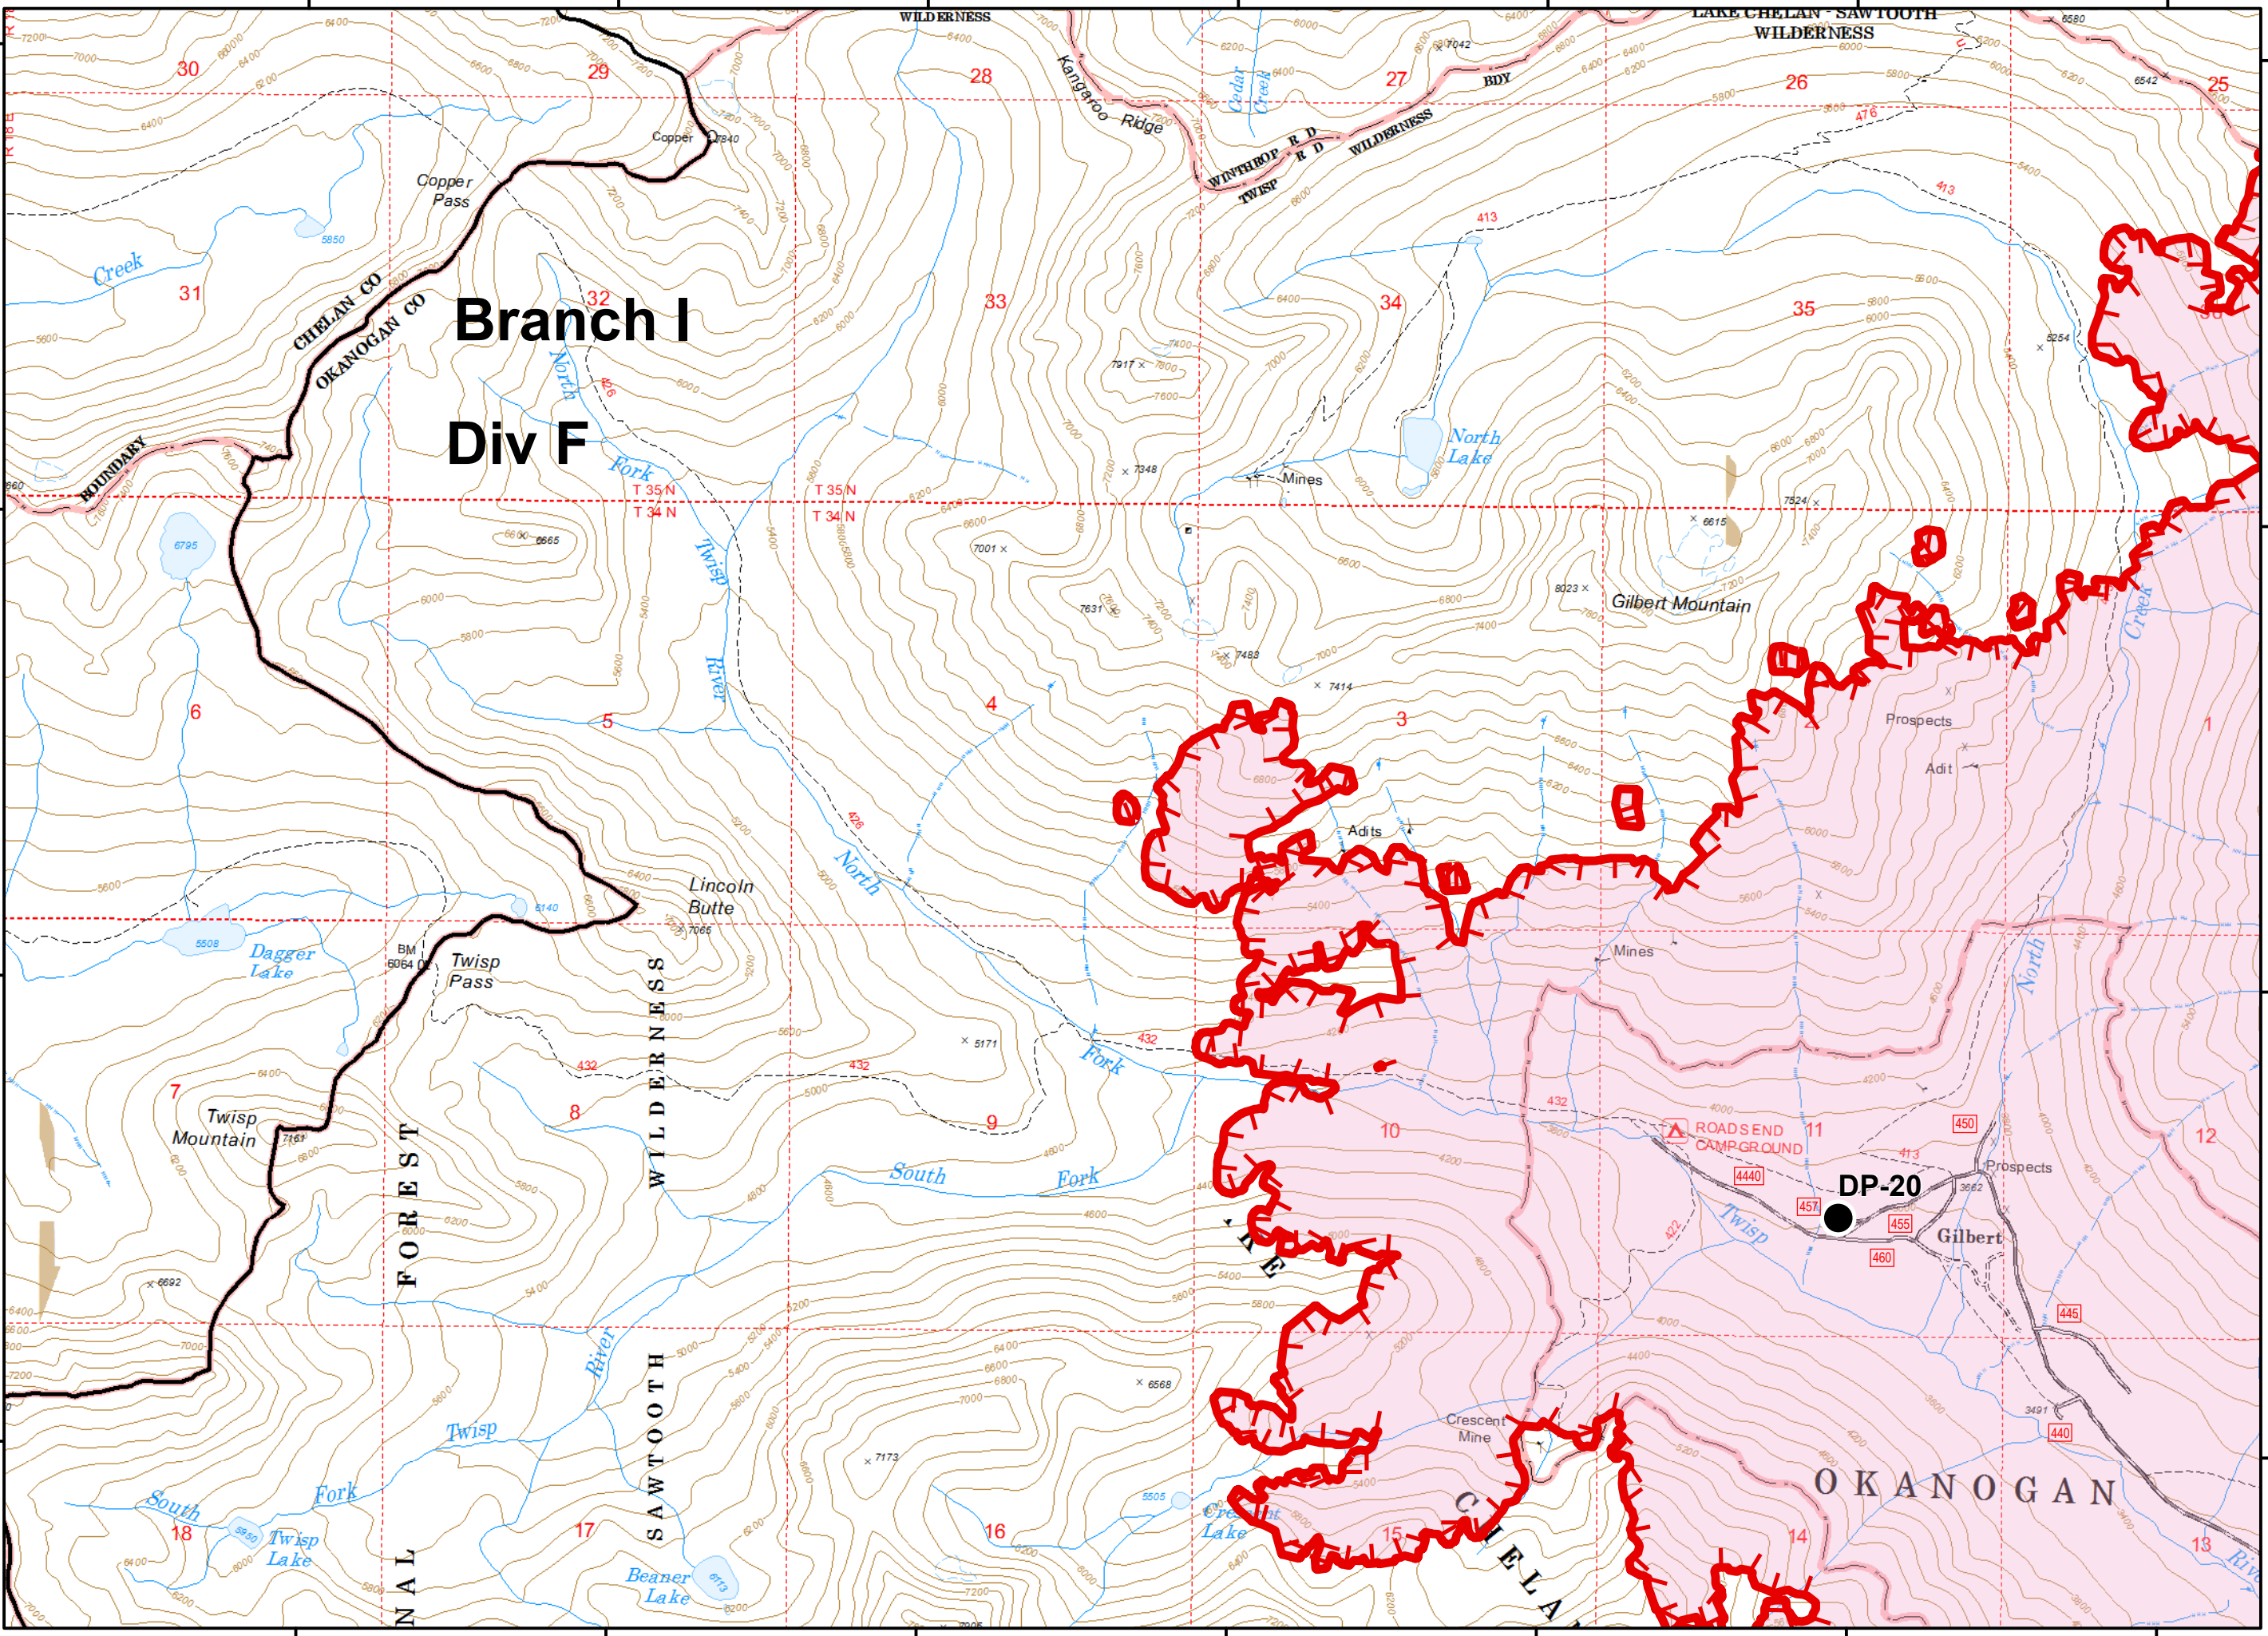

200 Ft Contours

- Drop Point
- ▬ Uncontrolled Fire Edge
- ▭ Wildfire Daily Fire Perimeter