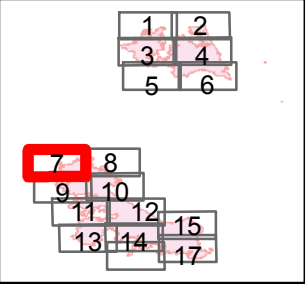

200 Ft Contours

- Drop Point
- ▬ Uncontrolled Fire Edge
- ▭ Wildfire Daily Fire Perimeter