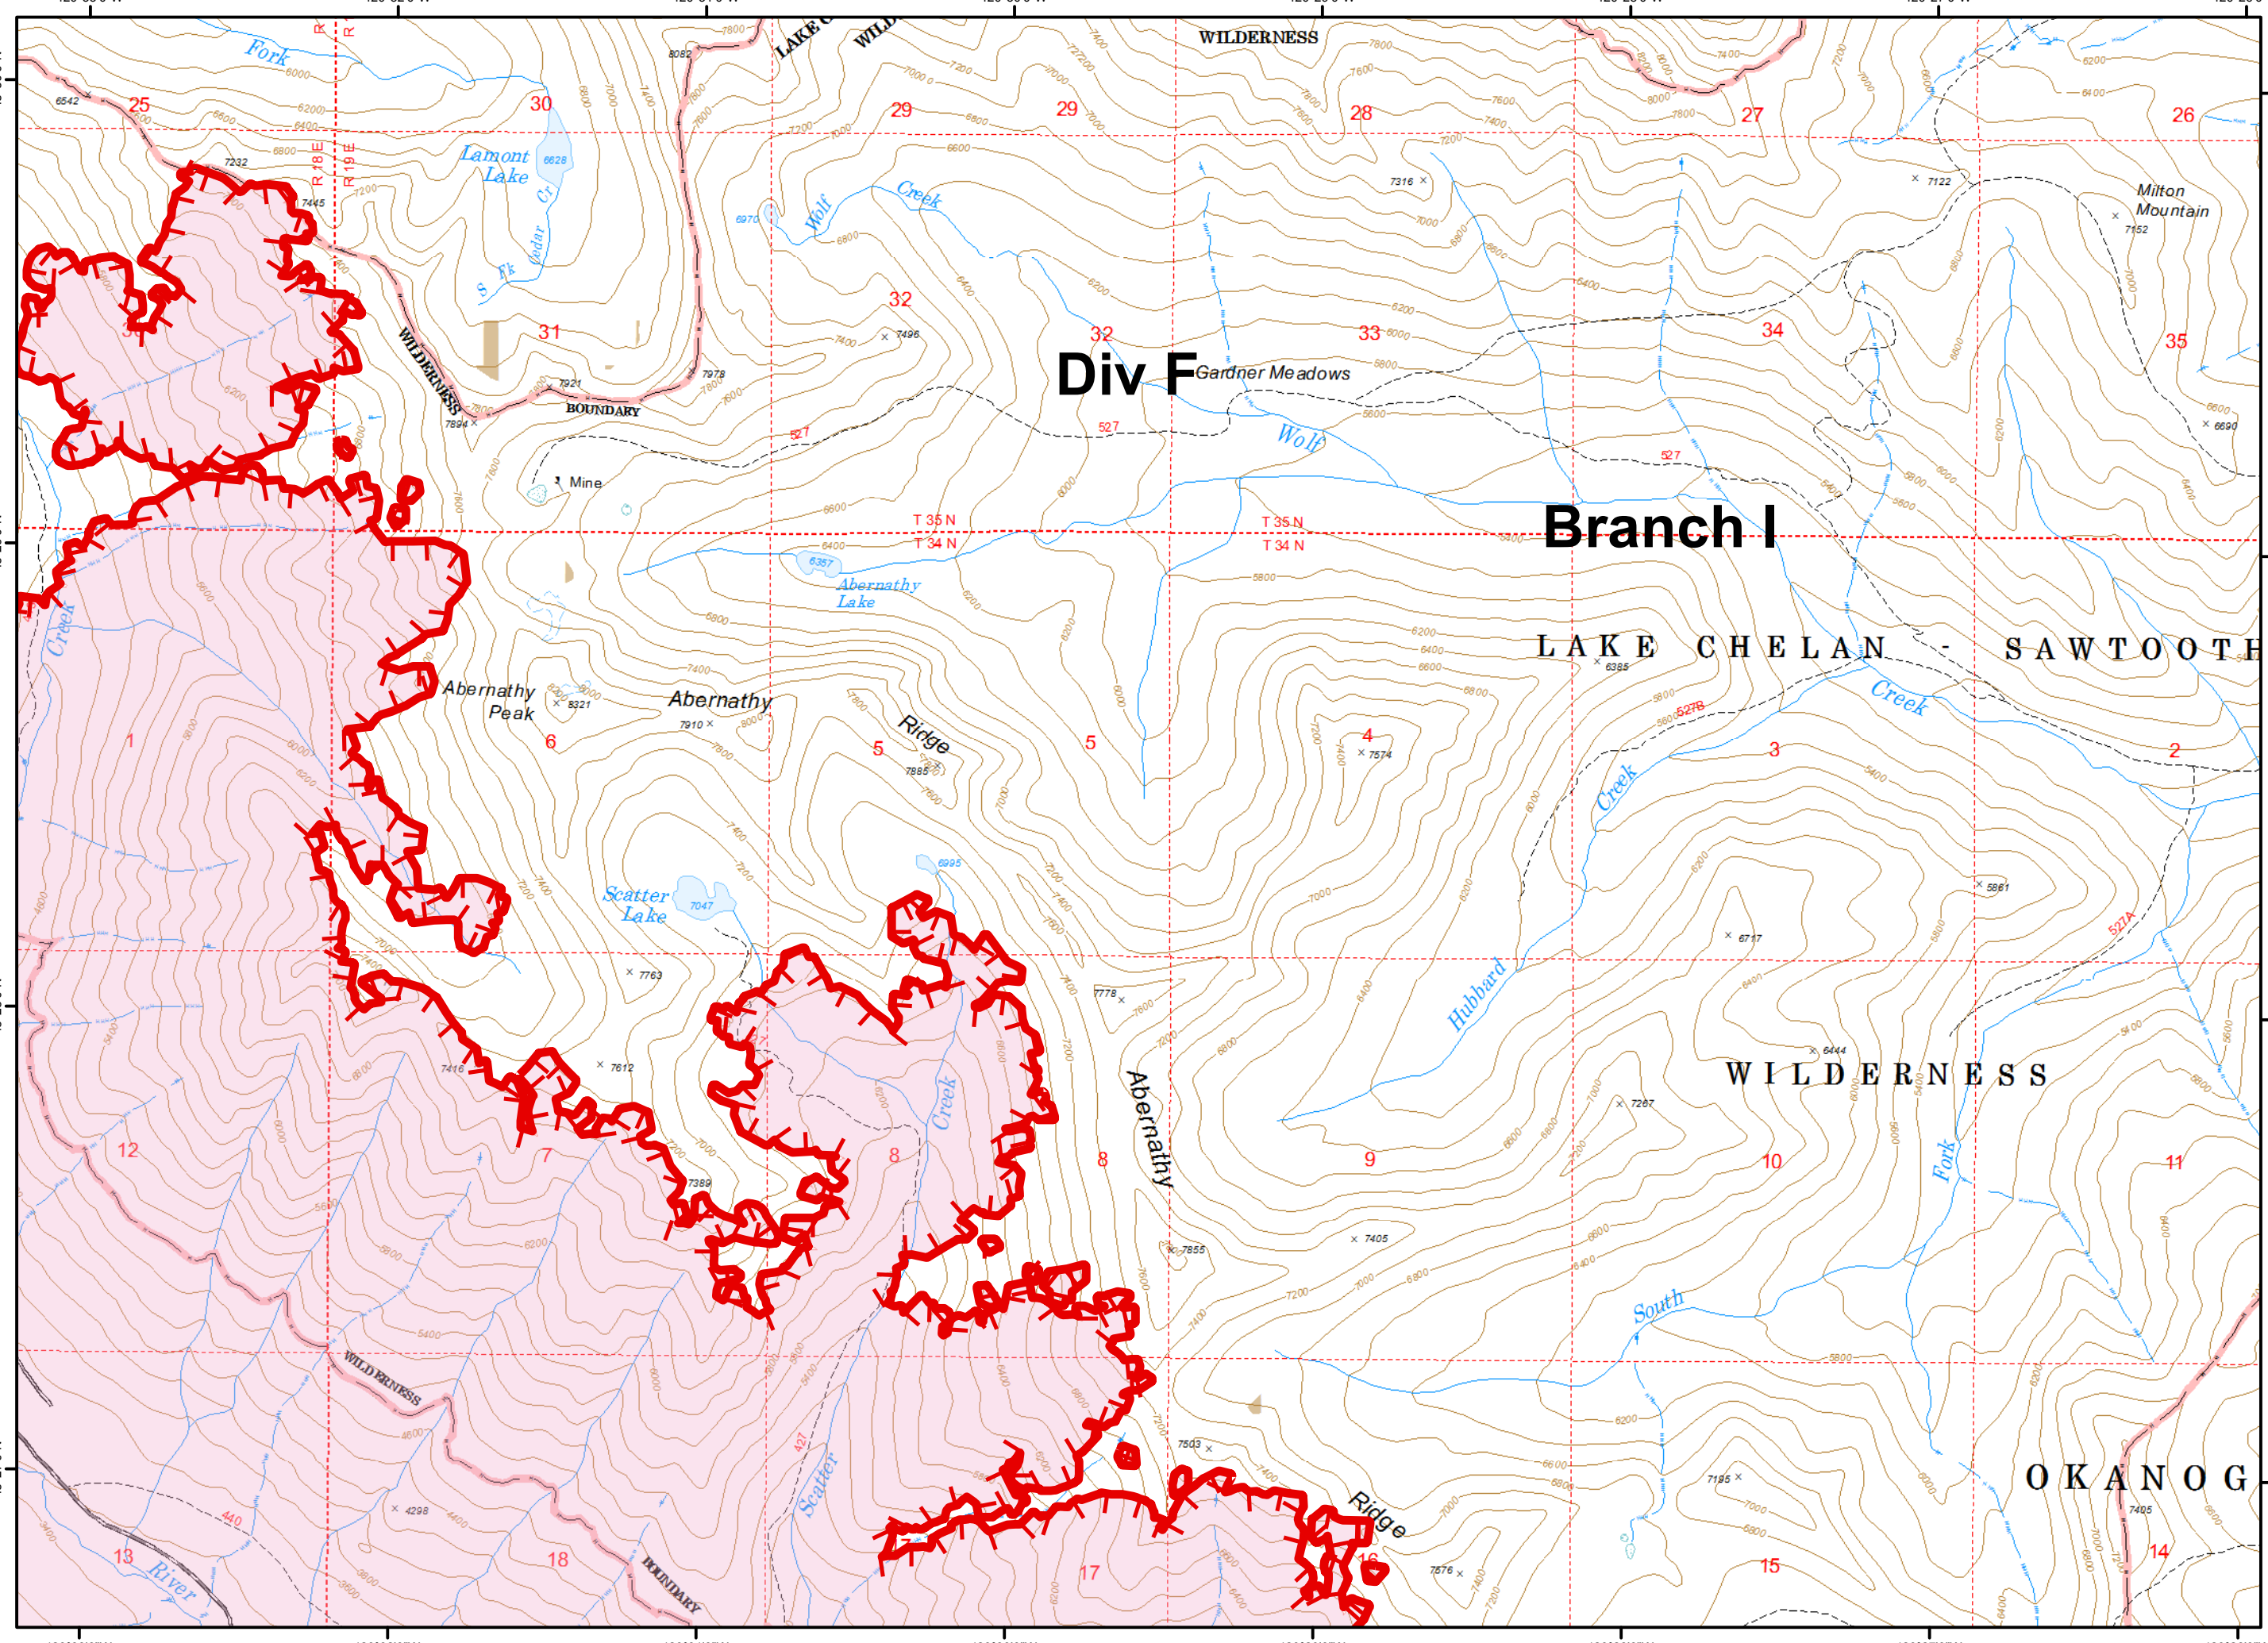

200 Ft Contours

**Div F** Gardner Meadows

**Branch I**

- Uncontrolled Fire Edge
- Wildfire Daily Fire Perimeter

Updated 9/12/2018 9:05:13 PM  
- PNW2 GISS

Miles

0 0.25 0.5