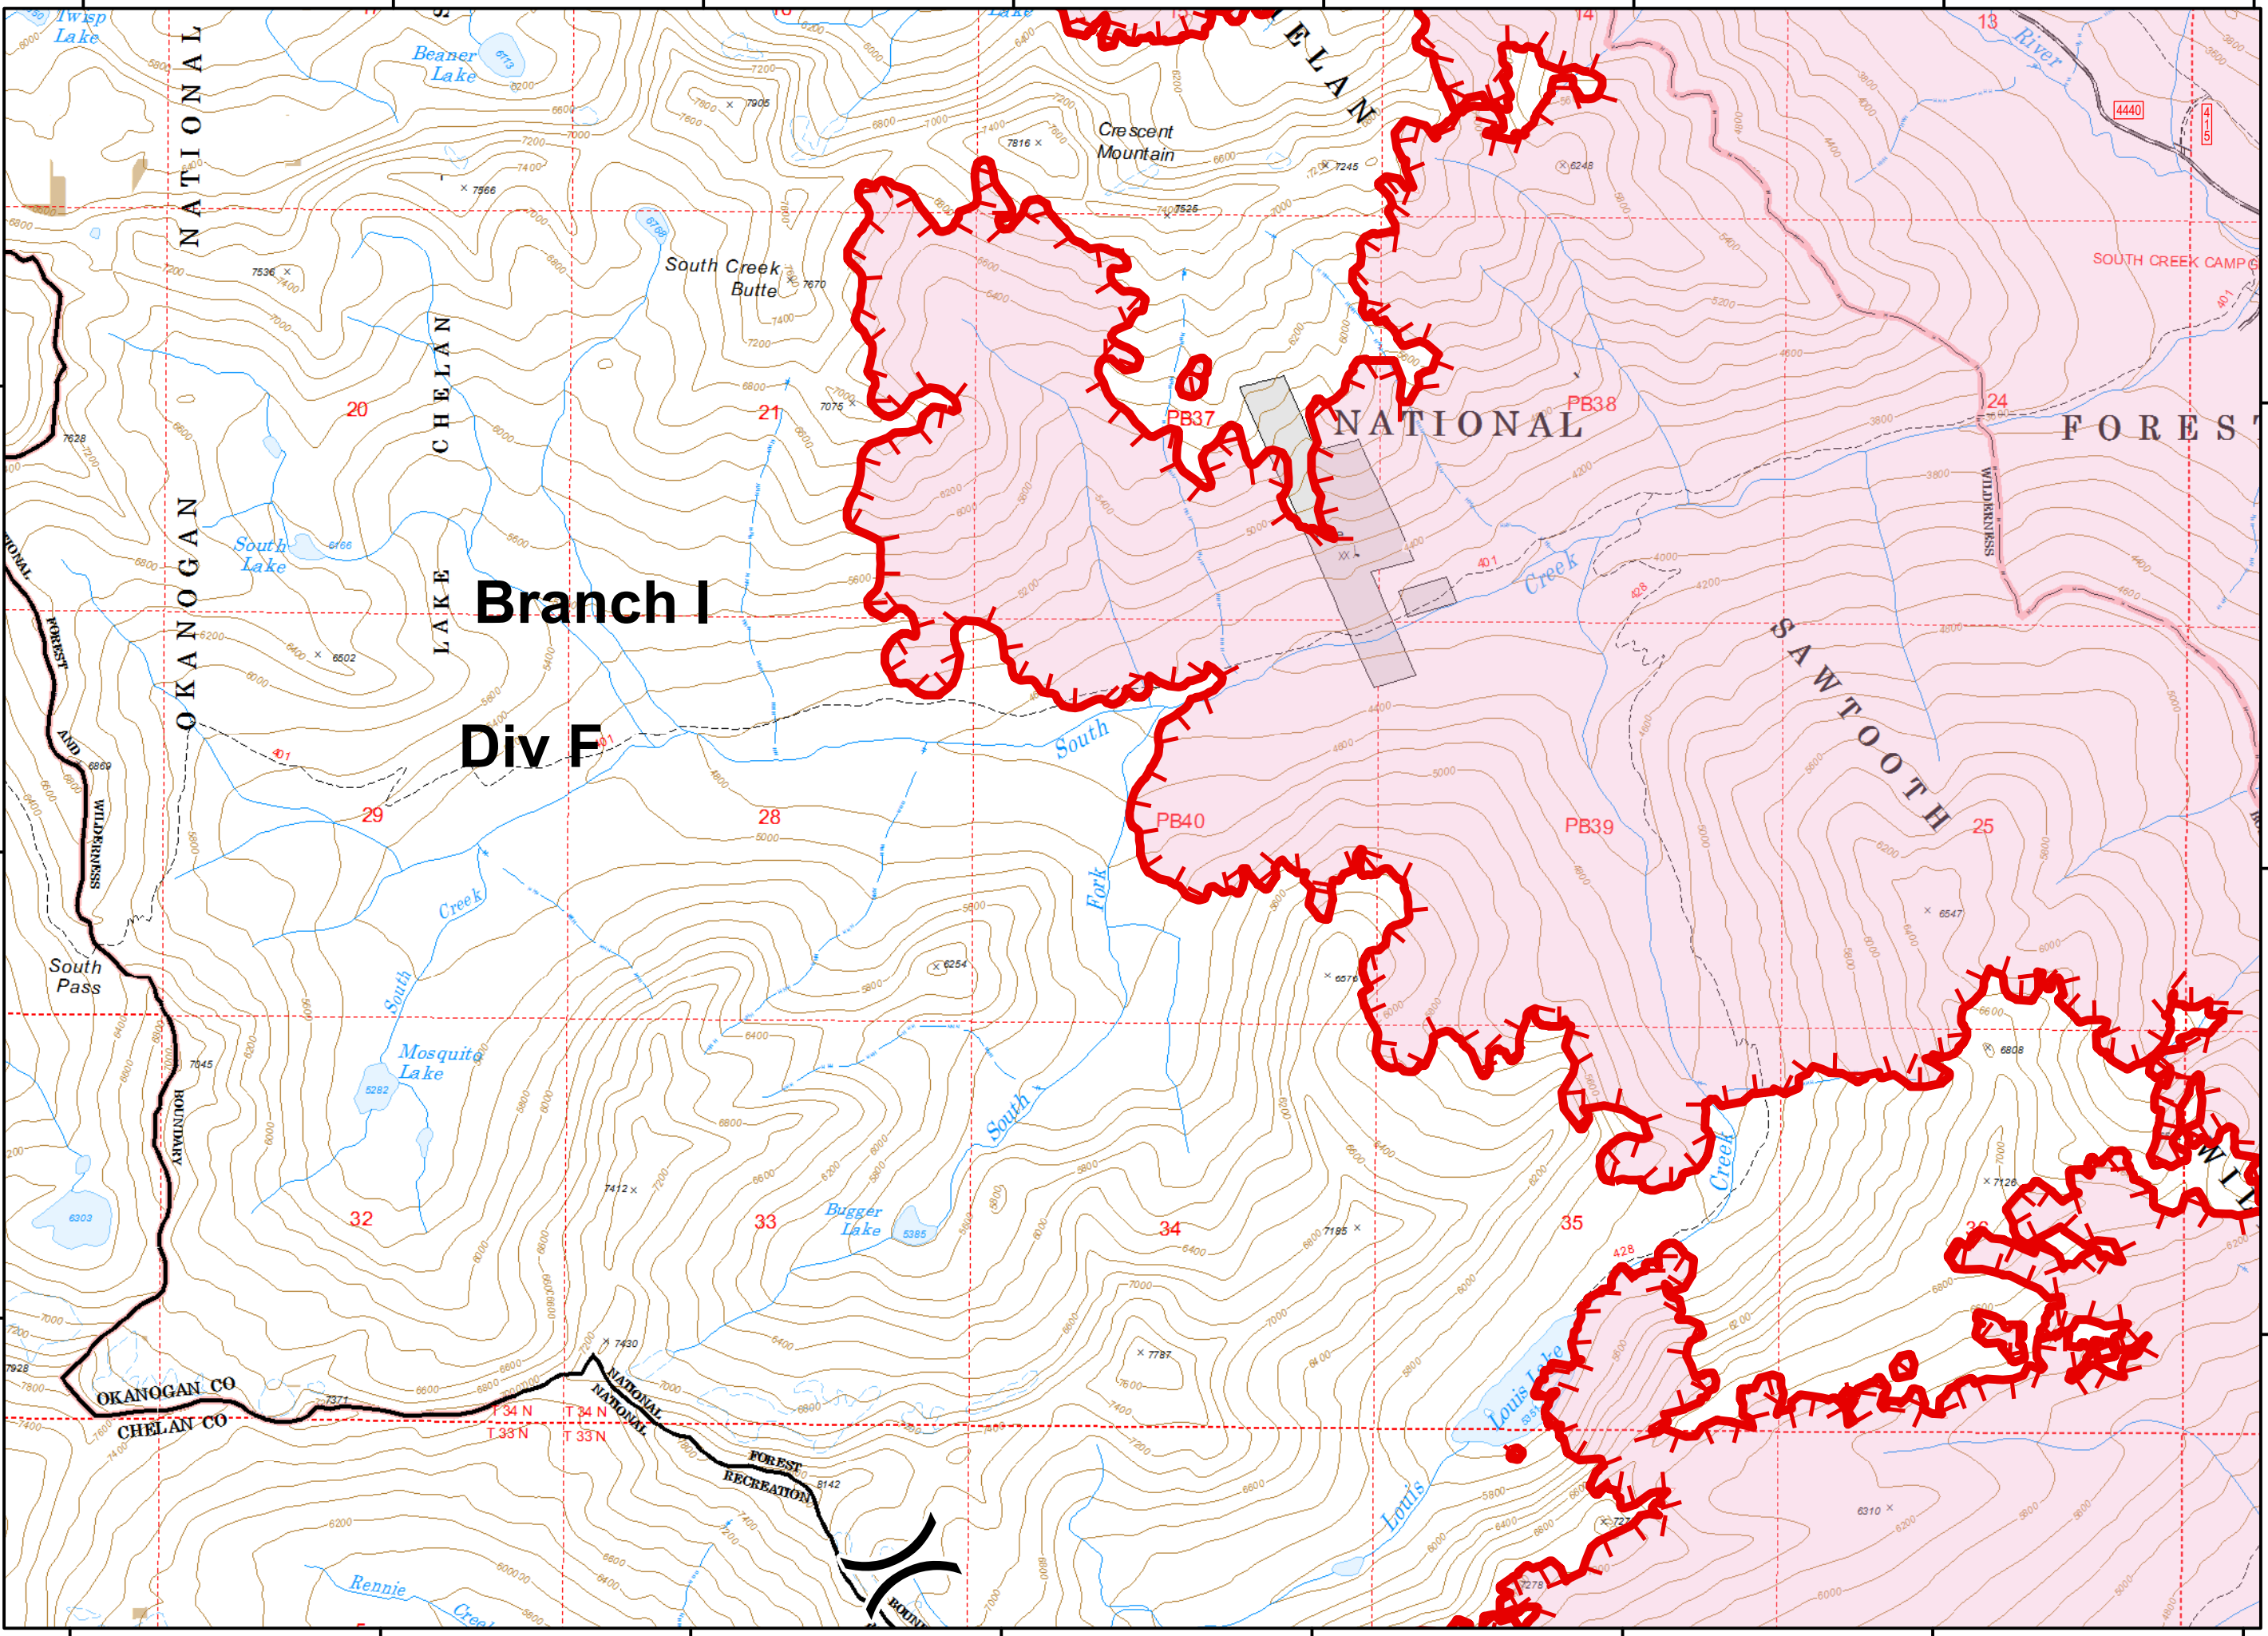

200 Ft Contours

- Uncontrolled Fire Edge
- Wildfire Daily Fire Perimeter