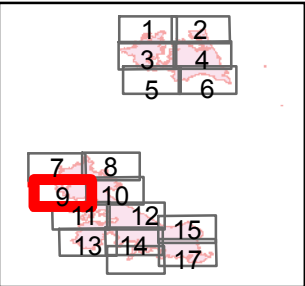

200 Ft Contours

- Uncontrolled Fire Edge
- Wildfire Daily Fire Perimeter