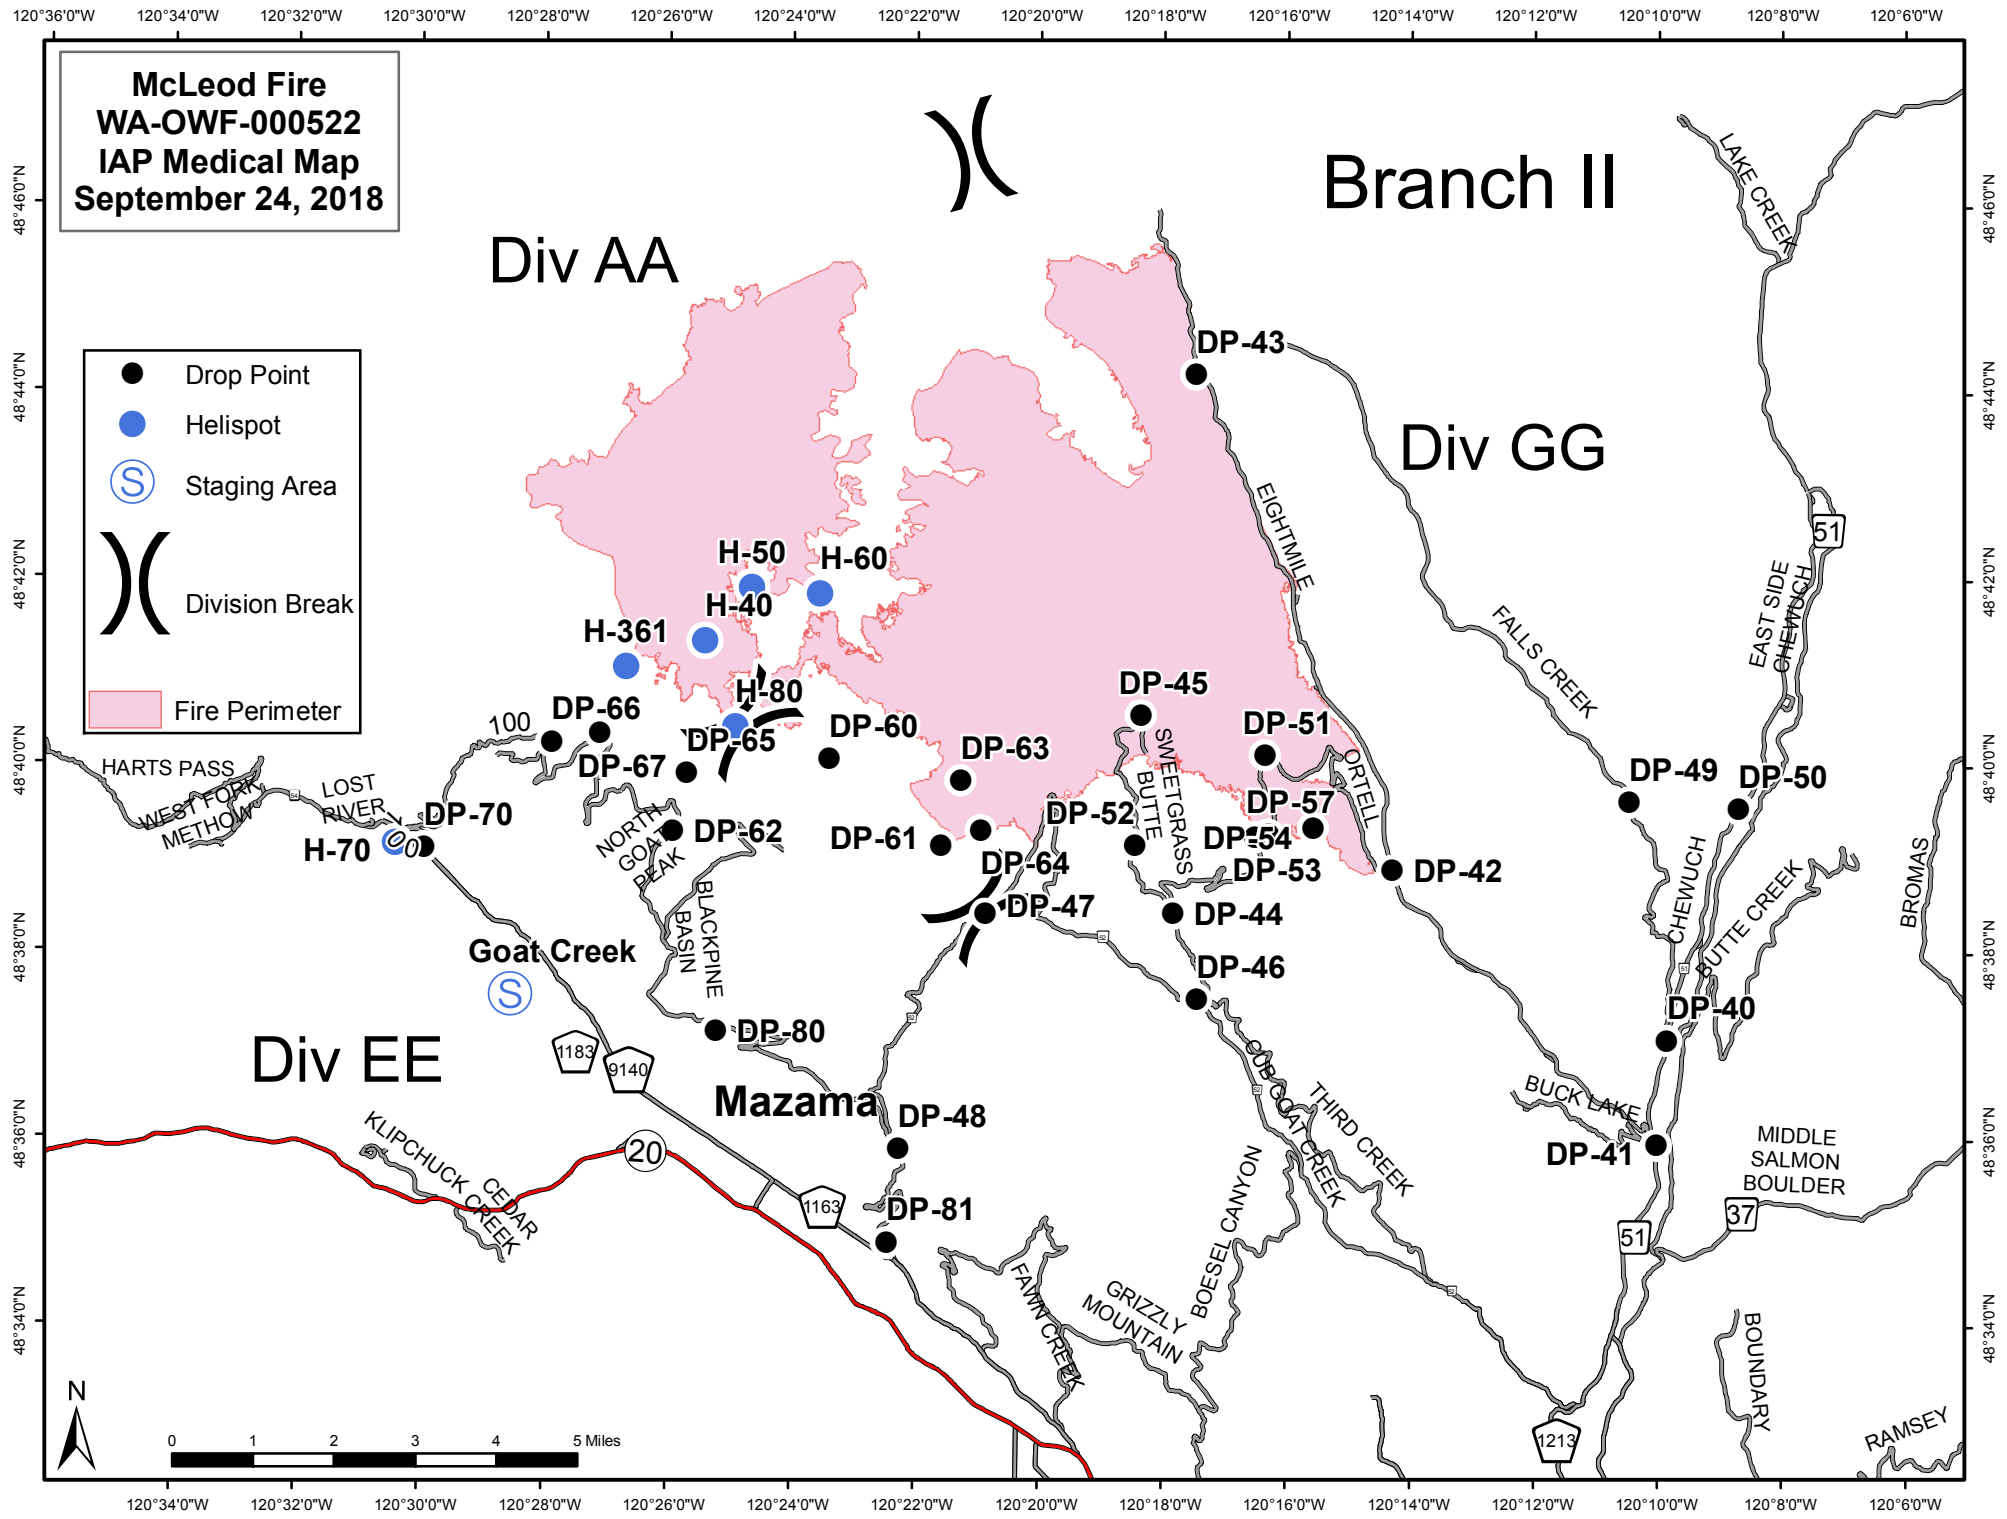

**McLeod Fire
WA-OWF-000522
IAP Medical Map
September 24, 2018**

- Drop Point
- Helispot
- Ⓢ Staging Area
- ⎓ Division Break
- Fire Perimeter

Branch II

Div AA

Div GG

Div EE

Mazama

HARTS PASS
WEST FORK
METHOW

LOST RIVER

Goat Creek

NORTH
GOAT
PEAK
BLACKPINE
BASIN

SWEETGRASS
BUTTE

KLIPCHUCK CREEK
CEDAR CREEK

FANNING CREEK
GRIZZLY MOUNTAIN

BOESEL CANYON
THIRD CREEK

BUCK LAKE

BOUNDARY

LAKE CREEK

EAST SIDE
CHEWUCH

CHEWUCH
BUTTE CREEK

MIDDLE SALMON
BOULDER

RAMSEY

EIGHT MILE

FALLS CREEK