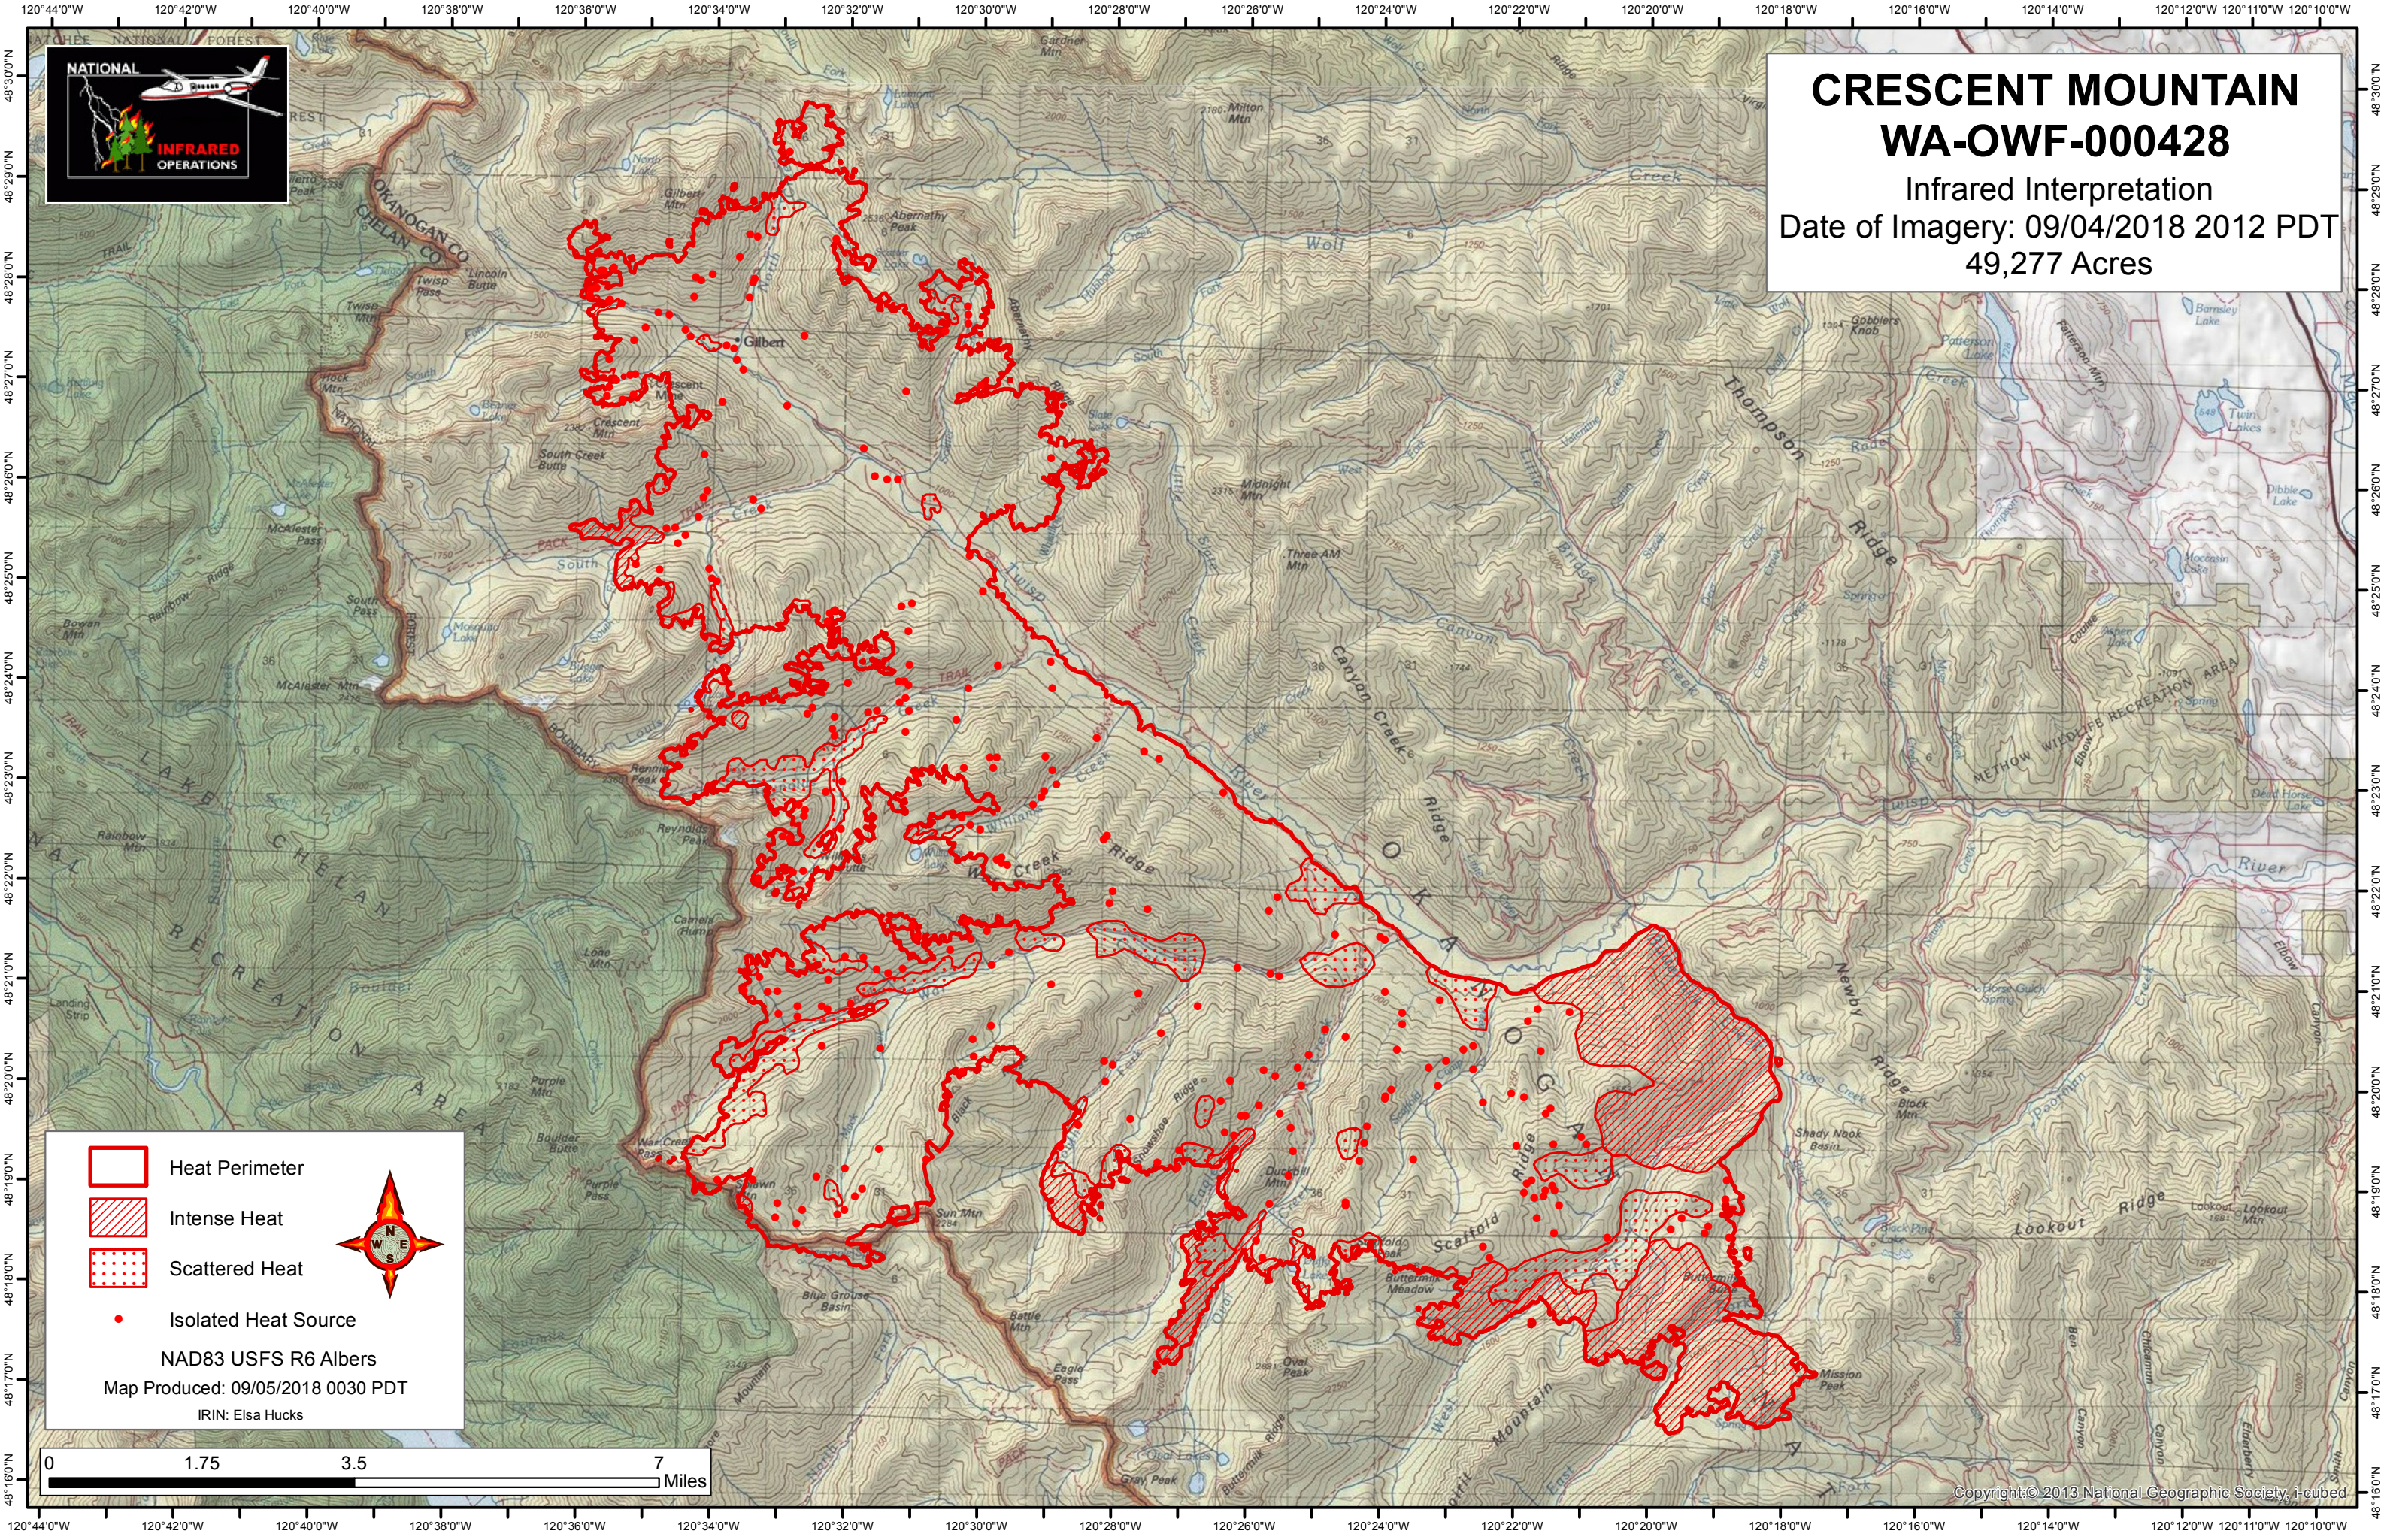

CRESCENT MOUNTAIN WA-OWF-000428

Infrared Interpretation
Date of Imagery: 09/04/2018 2012 PDT
49,277 Acres

- Heat Perimeter
- Intense Heat
- Scattered Heat
- Isolated Heat Source

NAD83 USFS R6 Albers
Map Produced: 09/05/2018 0030 PDT
IRIN: Elsa Hucks