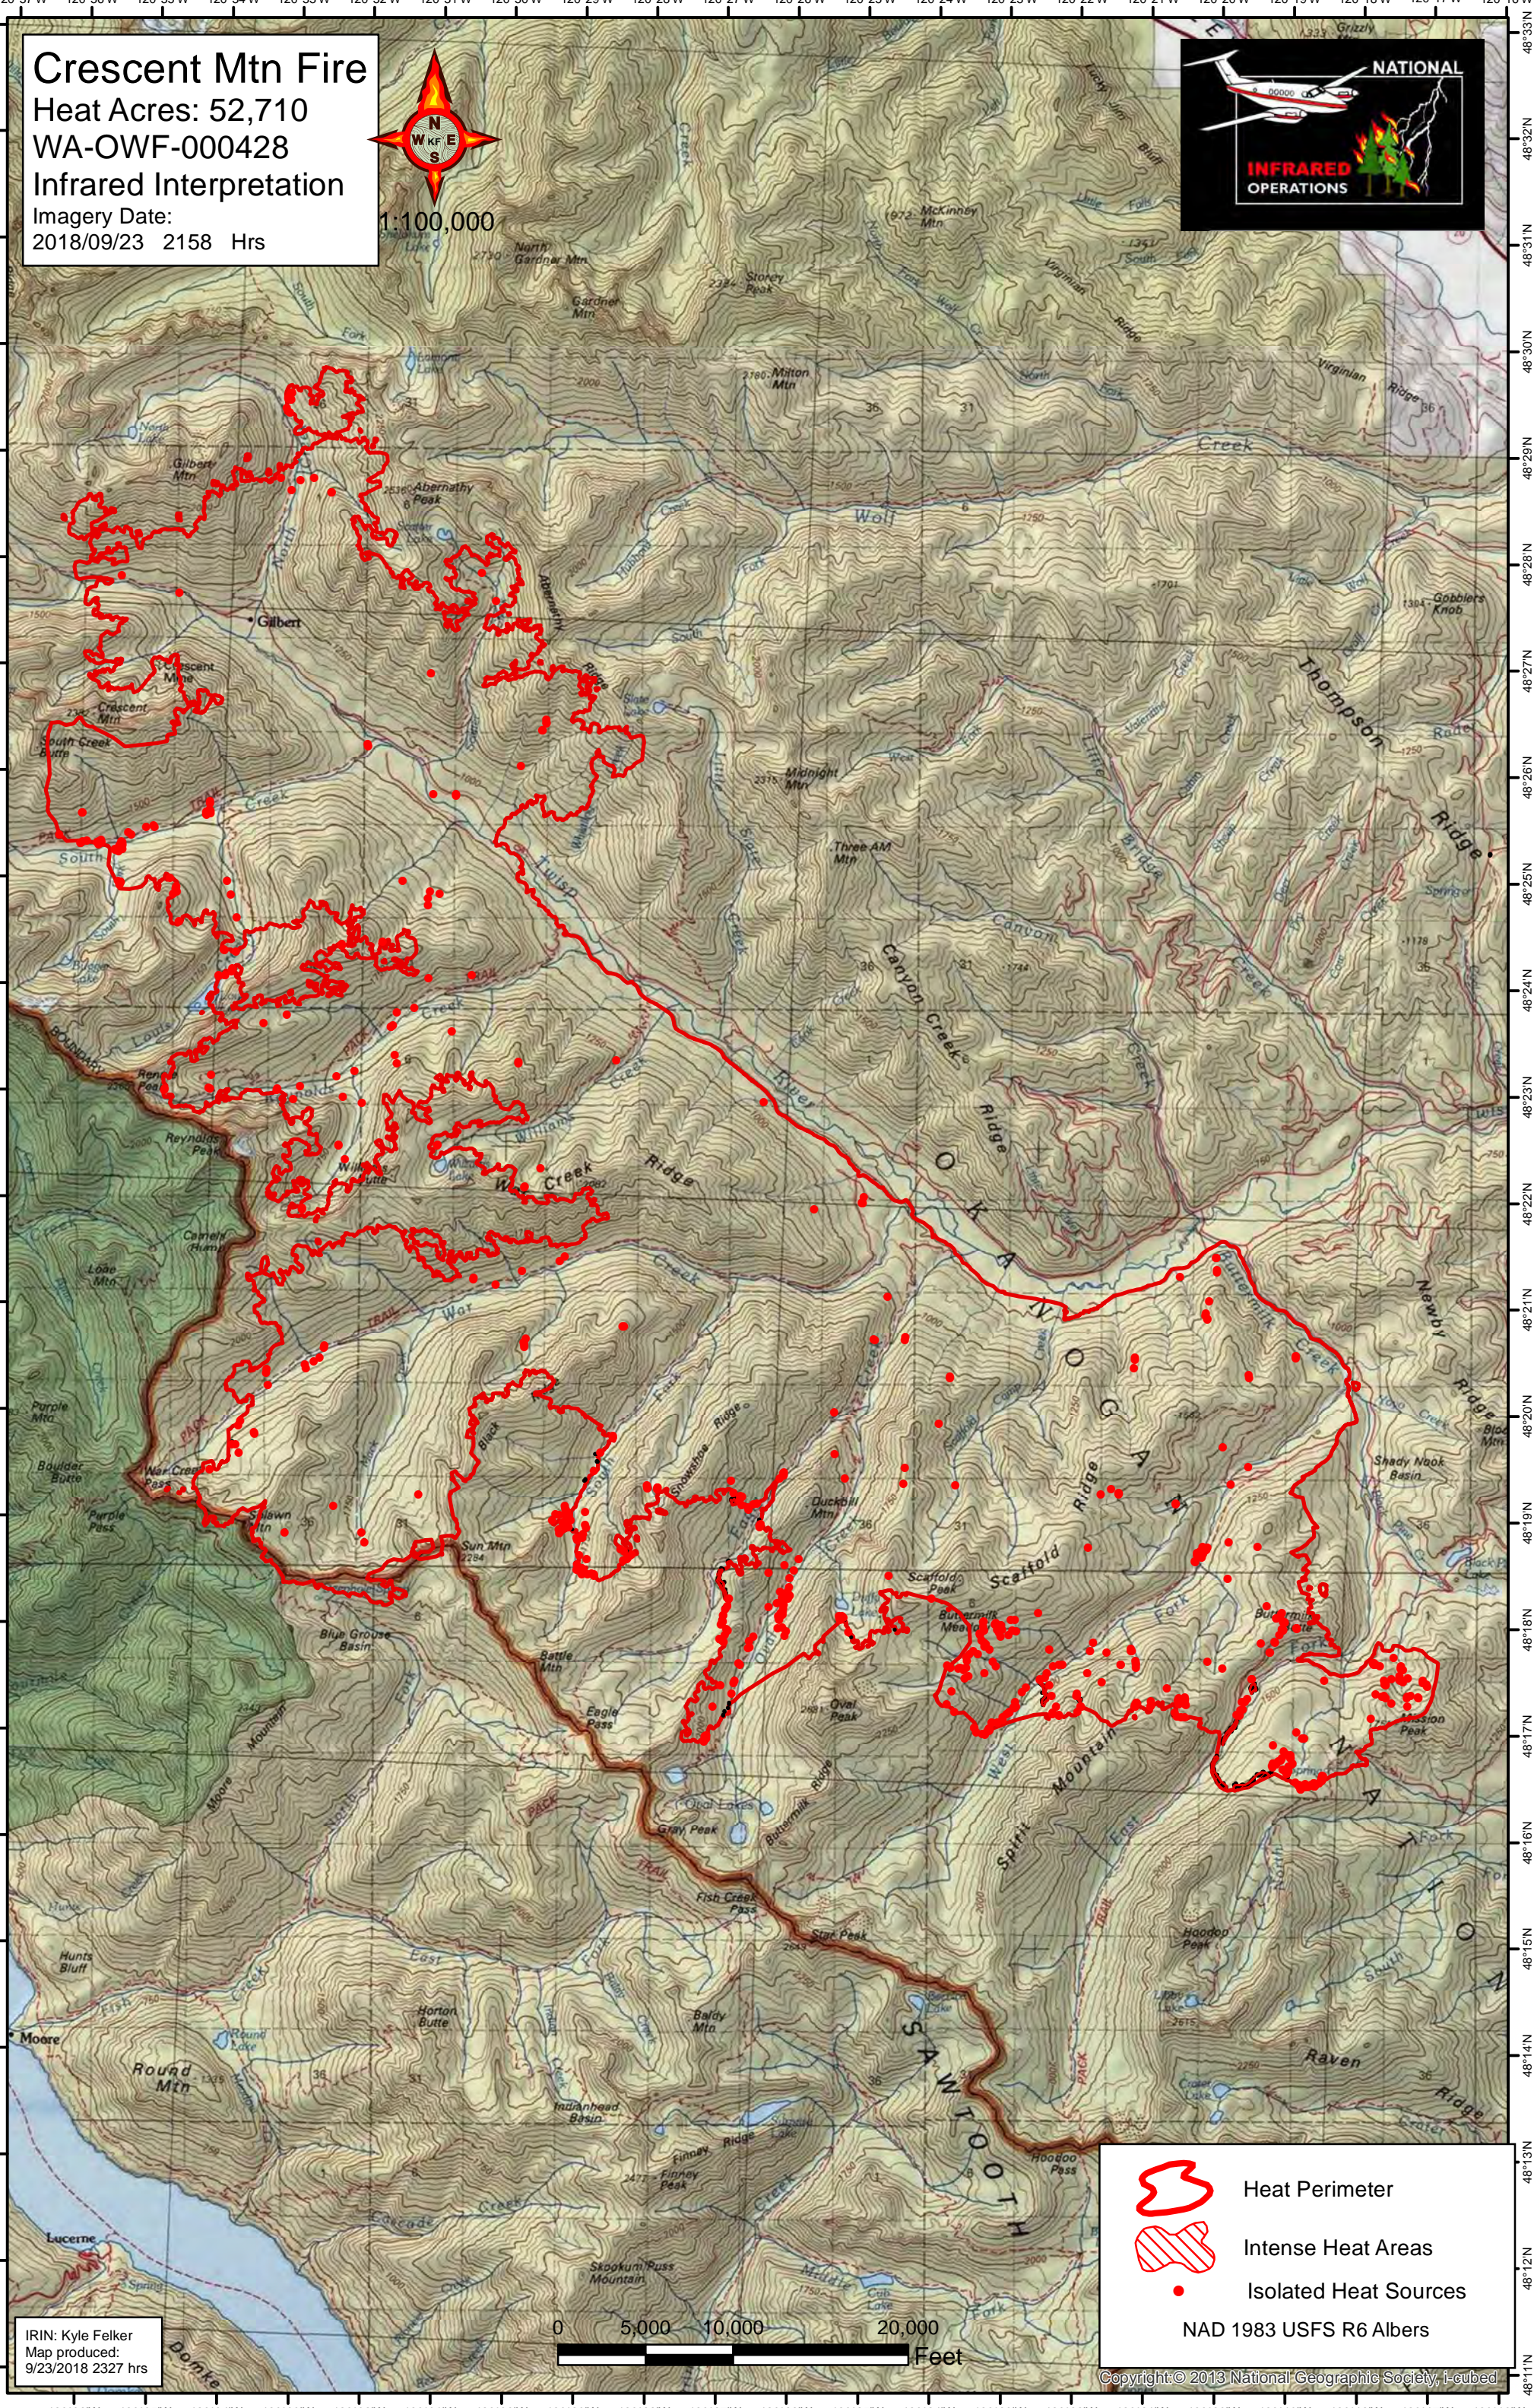

**Crescent Mtn Fire**  
 Heat Acres: 52,710  
 WA-OWF-000428  
 Infrared Interpretation  
 Imagery Date:  
 2018/09/23 2158 Hrs

1:100,000

-  Heat Perimeter
-  Intense Heat Areas
-  Isolated Heat Sources
- NAD 1983 USFS R6 Albers

IRIN: Kyle Felker  
 Map produced:  
 9/23/2018 2327 hrs

Copyright © 2013 National Geographic Society, i-cubed