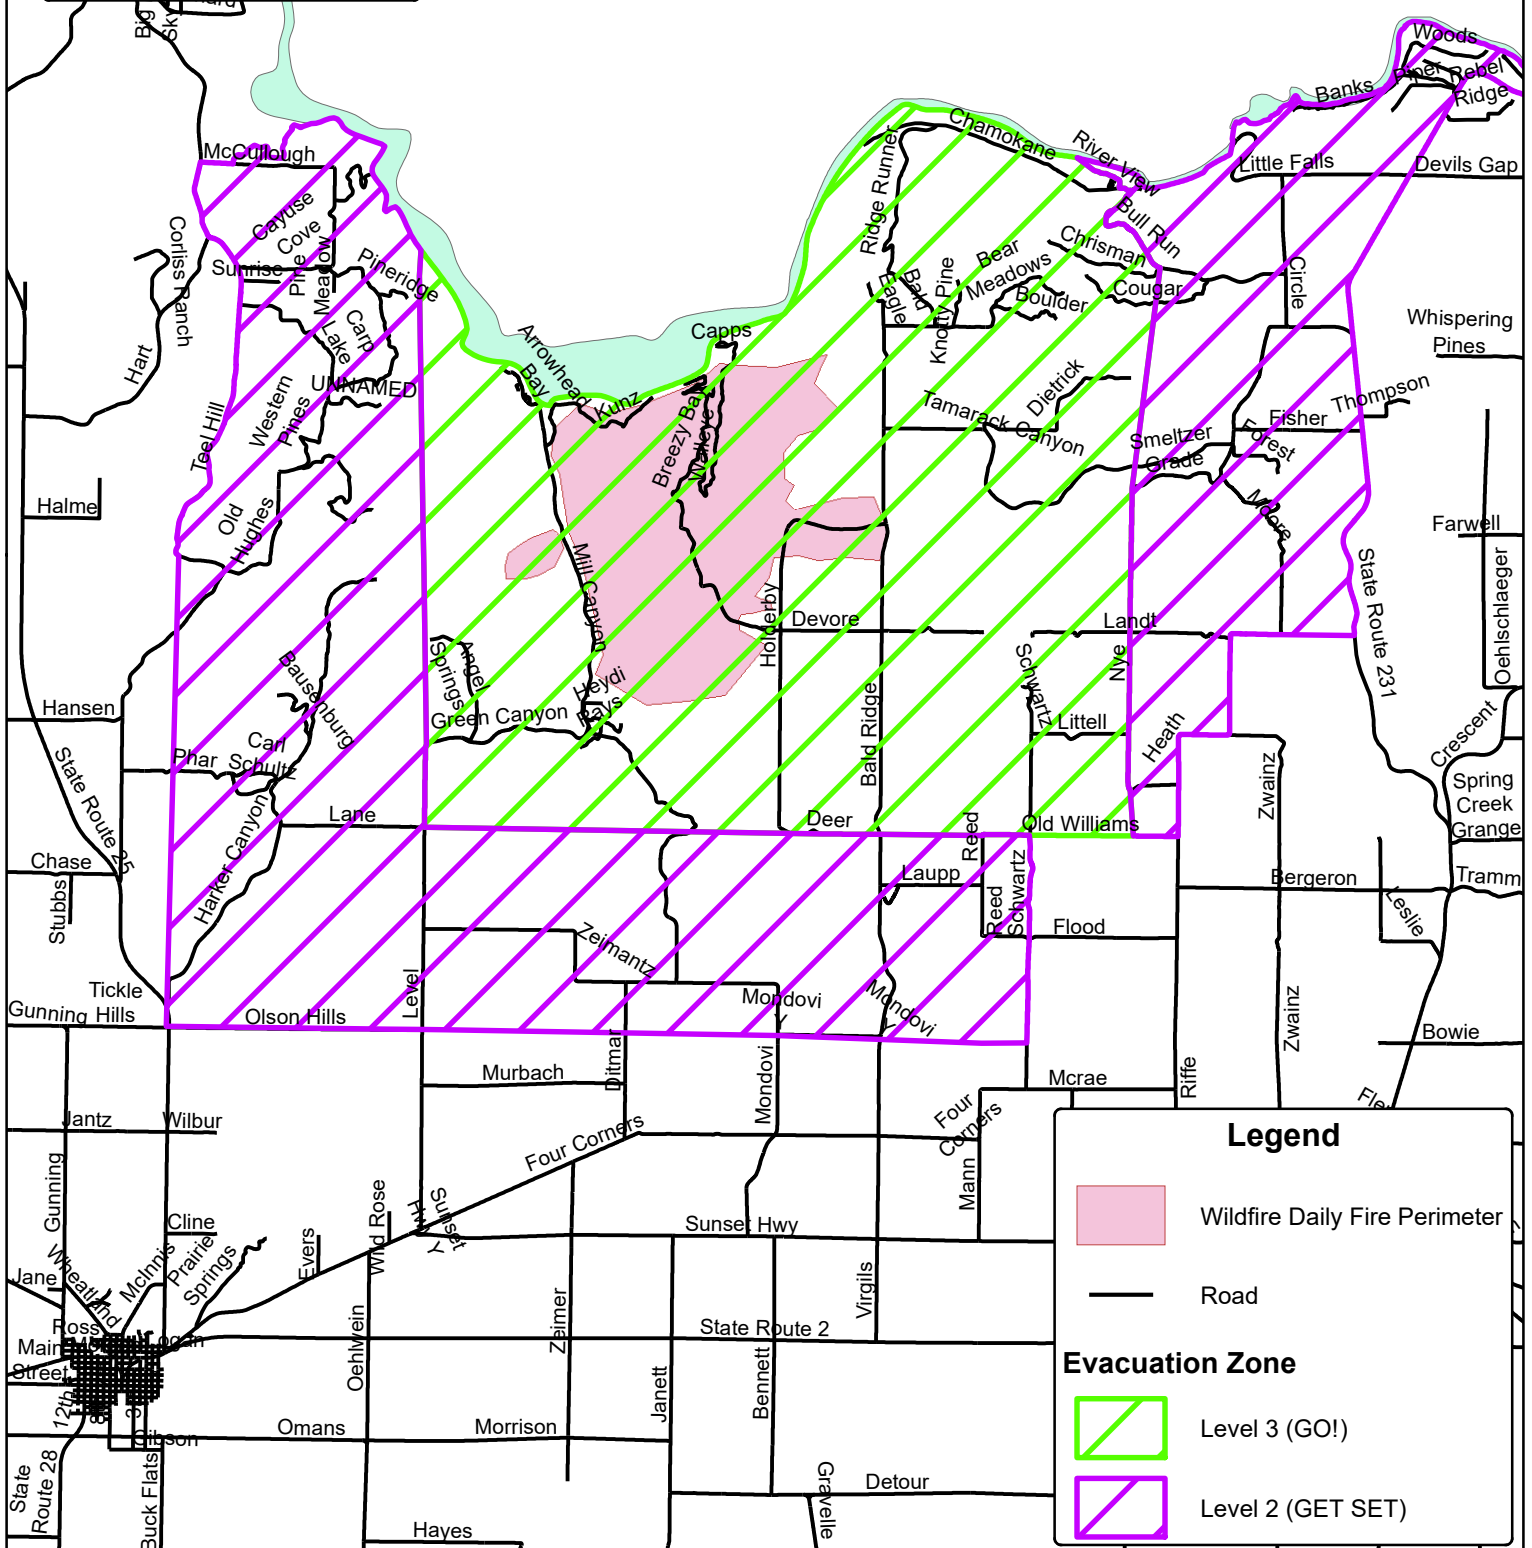

Angel Springs Fire

Evacuation Zone Map

WA-NES-001801

August 4, 2018, 2100 hrs

Day Shift

Miles

0 1 2

LEVEL 3 (GO!) - A Level 3 Evacuation means Go. Danger to your area is current or imminent, and you should leave immediately. Listen to local media, and watch for emergency personnel who may be coming by to give further instructions regarding the evacuation.

LEVEL 2 (GET SET) - A Level 2 Evacuation means Get Set. This level indicates there is significant danger to your area, and residents should either voluntarily relocate to a shelter or with family/friends outside of the affected area, or if choosing to remain, be ready to evacuate at a moment's notice.

Legend

 Wildfire Daily Fire Perimeter

 Road

Evacuation Zone

 Level 3 (GO!)

 Level 2 (GET SET)