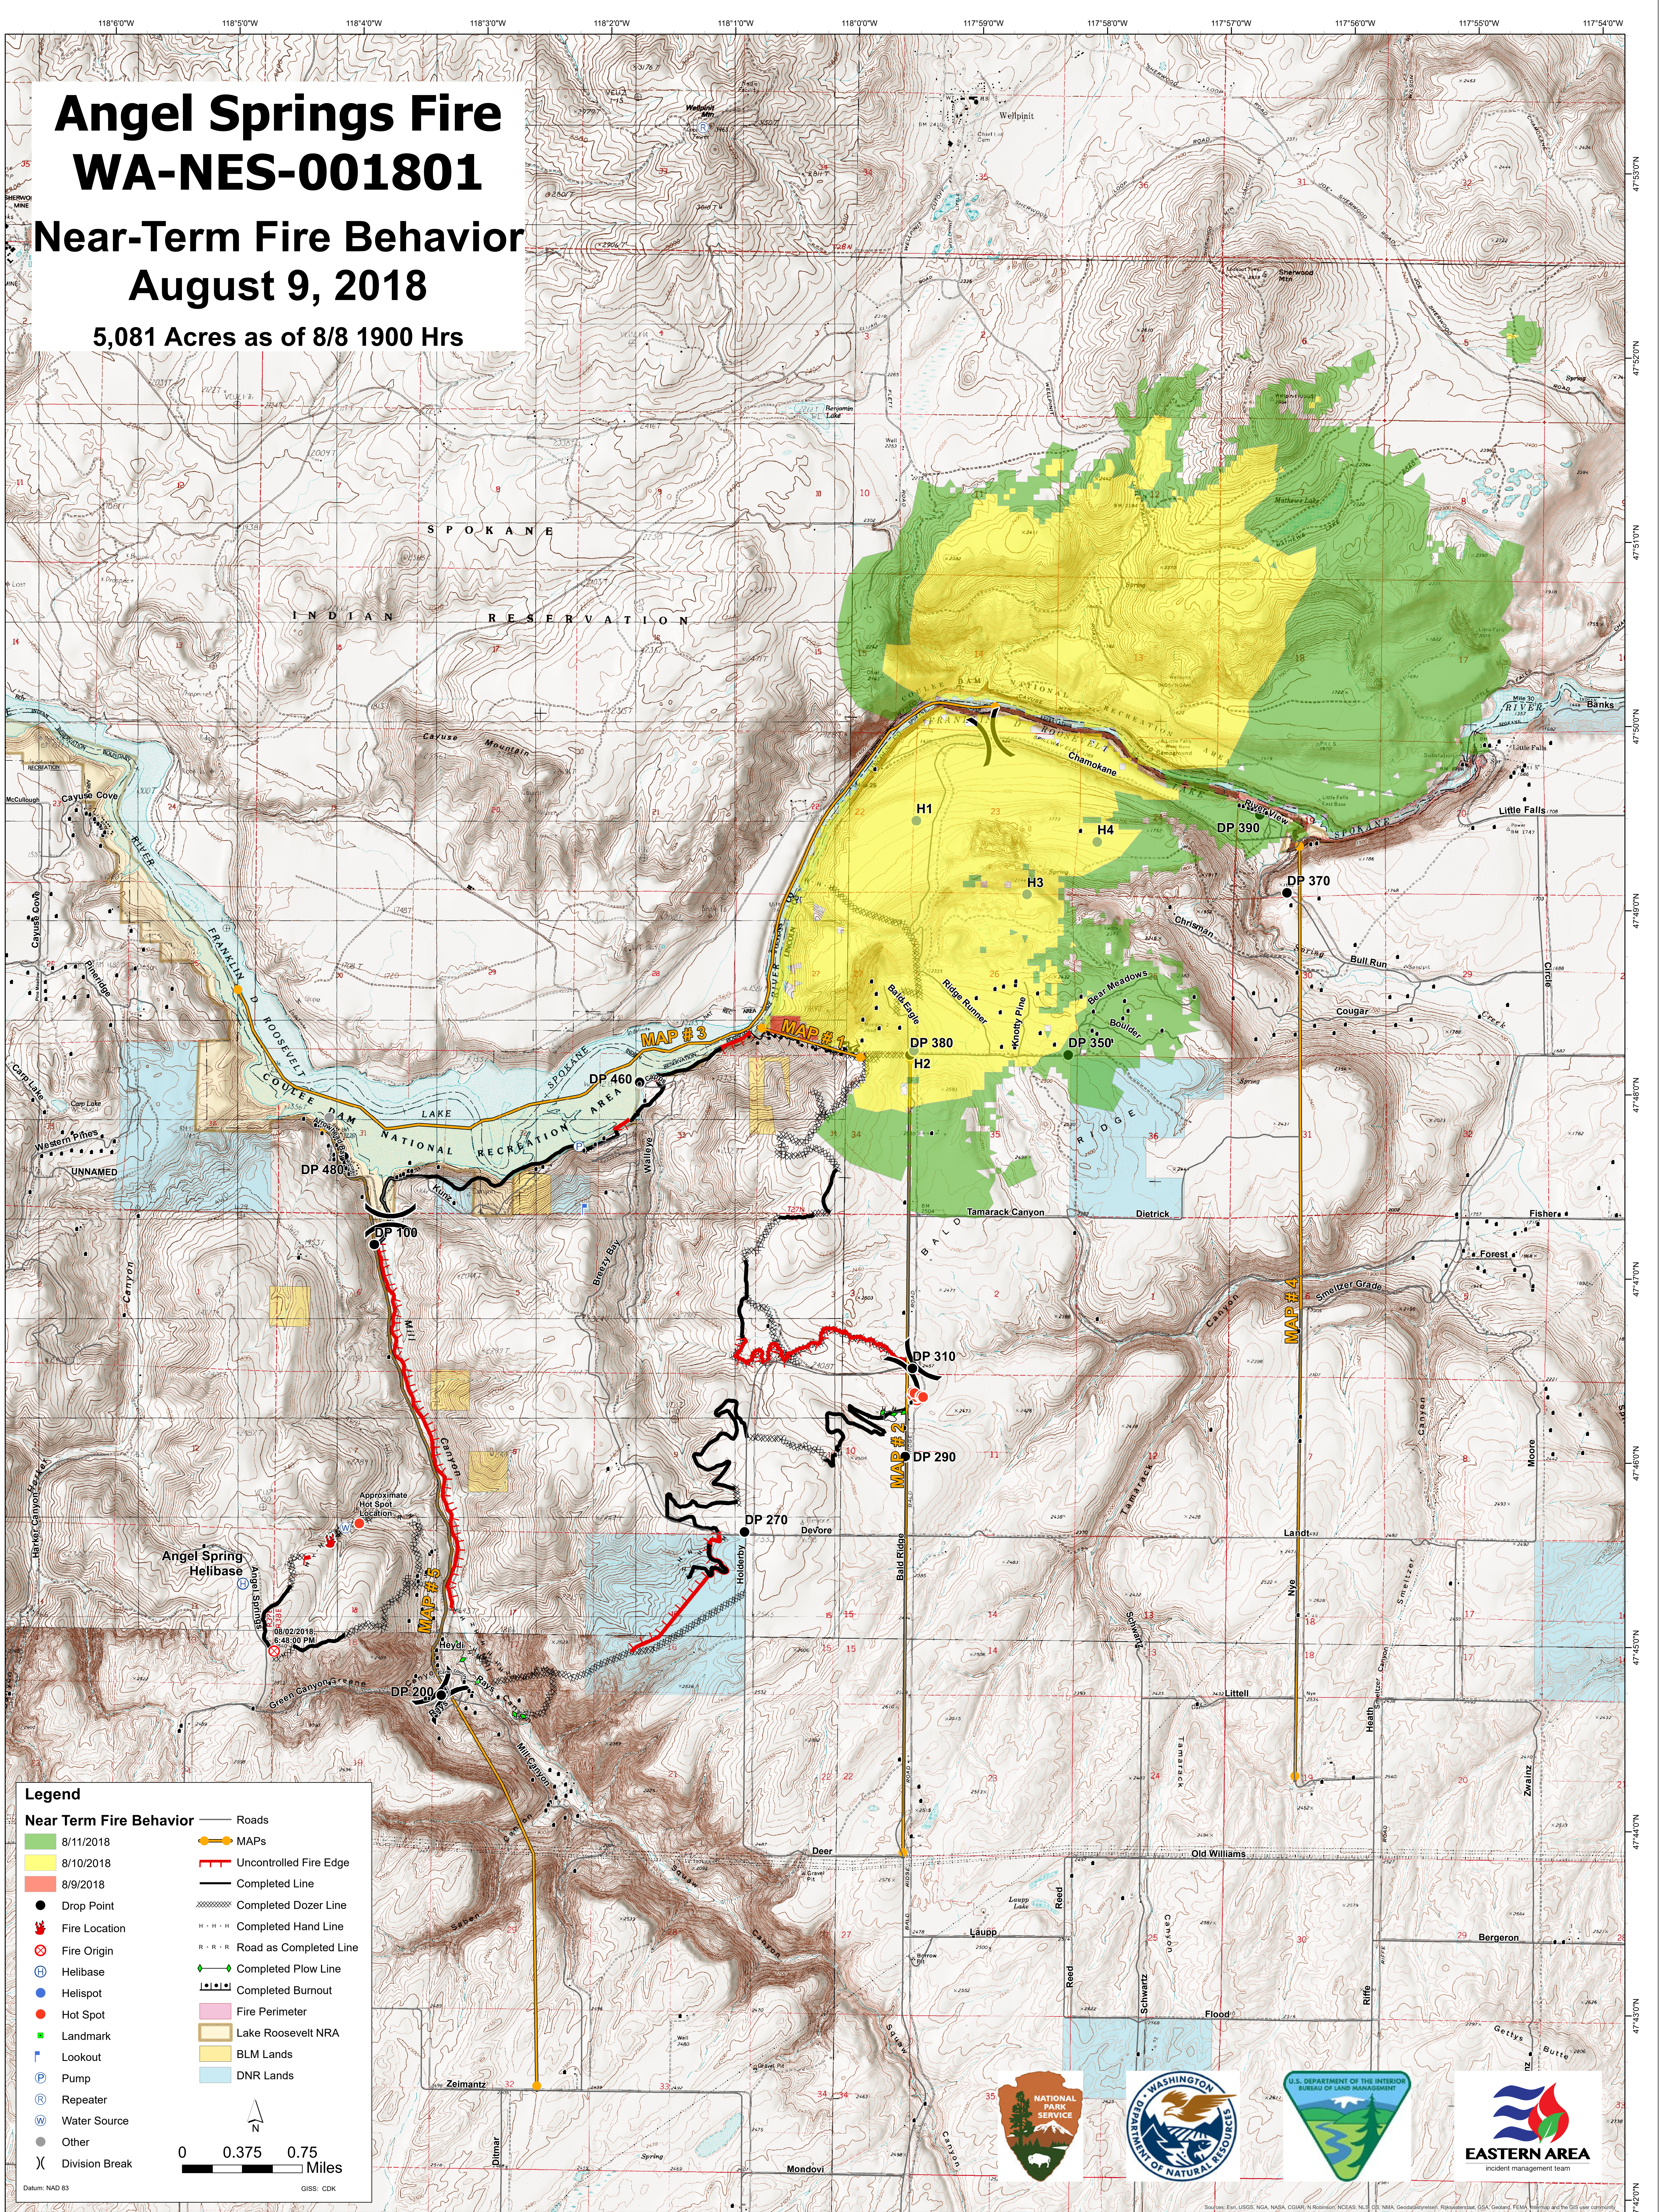

Angel Springs Fire WA-NES-001801

Near-Term Fire Behavior August 9, 2018

5,081 Acres as of 8/8 1900 Hrs

Legend

- | | |
|--------------------------------|------------------------------|
| Near Term Fire Behavior | — Roads |
| 8/11/2018 | MAPs |
| 8/10/2018 | Uncontrolled Fire Edge |
| 8/9/2018 | Completed Line |
| ● Drop Point | Completed Dozer Line |
| 🔥 Fire Location | Completed Hand Line |
| 📍 Fire Origin | R-R-R Road as Completed Line |
| 🏠 Helibase | Completed Plow Line |
| 📍 Helispot | Completed Burnout |
| 🔥 Hot Spot | Fire Perimeter |
| 📍 Landmark | Lake Roosevelt NRA |
| 📍 Lookout | BLM Lands |
| 📍 Pump | DNR Lands |
| 📍 Repeater | |
| 📍 Water Source | |
| 📍 Other | |
| ⏏ Division Break | |

0 0.375 0.75 Miles

Datum: NAD 83

GISS: CDK