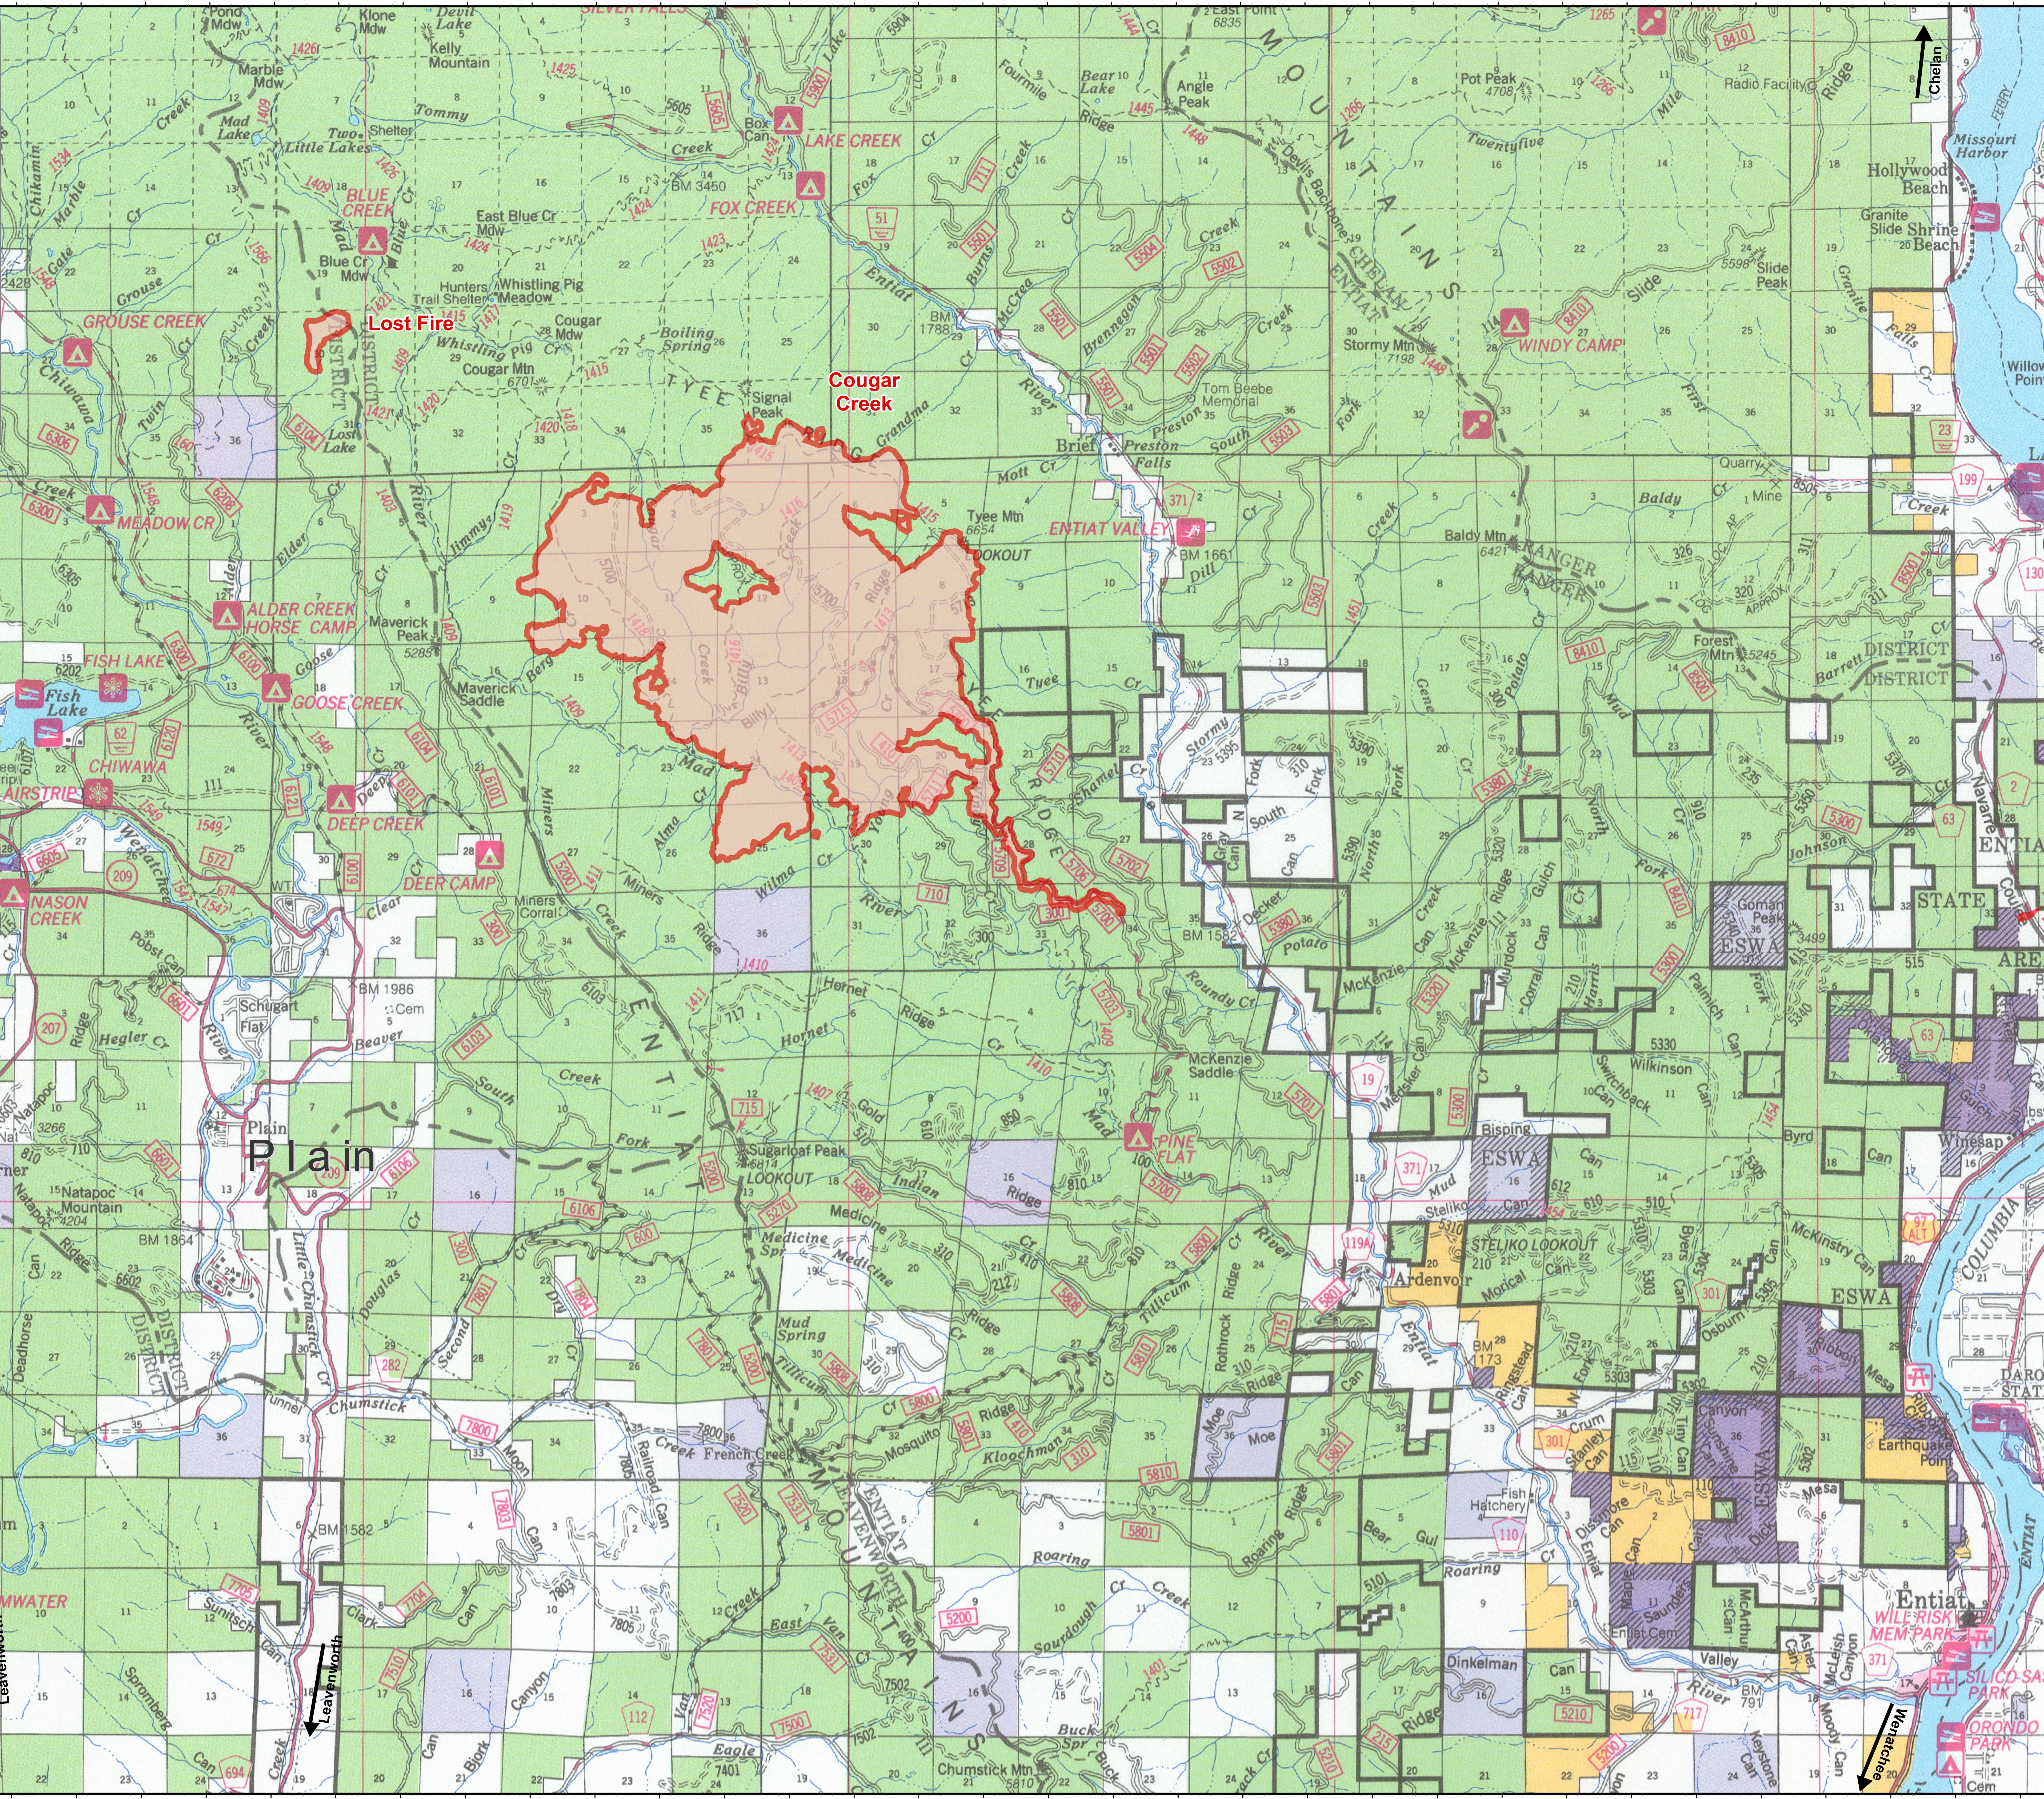

120°48'W 120°47'W 120°46'W 120°45'W 120°44'W 120°43'W 120°42'W 120°41'W 120°40'W 120°39'W 120°38'W 120°37'W 120°36'W 120°35'W 120°34'W 120°33'W 120°32'W 120°31'W 120°30'W 120°29'W 120°28'W 120°27'W 120°26'W 120°25'W 120°24'W 120°23'W 120°22'W 120°21'W 120°20'W 120°19'W 120°18'W 120°17'W 120°16'W 120°15'W 120°14'W 120°13'W 120°12'W

Cougar Creek Fire

WA-OWF-000419

Public Information Map

08/10/2018
 Cougar Creek: 10,723 acres
 Lost Fire: 111 acres
 Total: 10,834 acres

1
Miles

Fire Perimeter

120°48'W 120°47'W 120°46'W 120°45'W 120°44'W 120°43'W 120°42'W 120°41'W 120°40'W 120°39'W 120°38'W 120°37'W 120°36'W 120°35'W 120°34'W 120°33'W 120°32'W 120°31'W 120°30'W 120°29'W 120°28'W 120°27'W 120°26'W 120°25'W 120°24'W 120°23'W 120°22'W 120°21'W 120°20'W 120°19'W 120°18'W 120°17'W 120°16'W 120°15'W 120°14'W 120°13'W 120°12'W