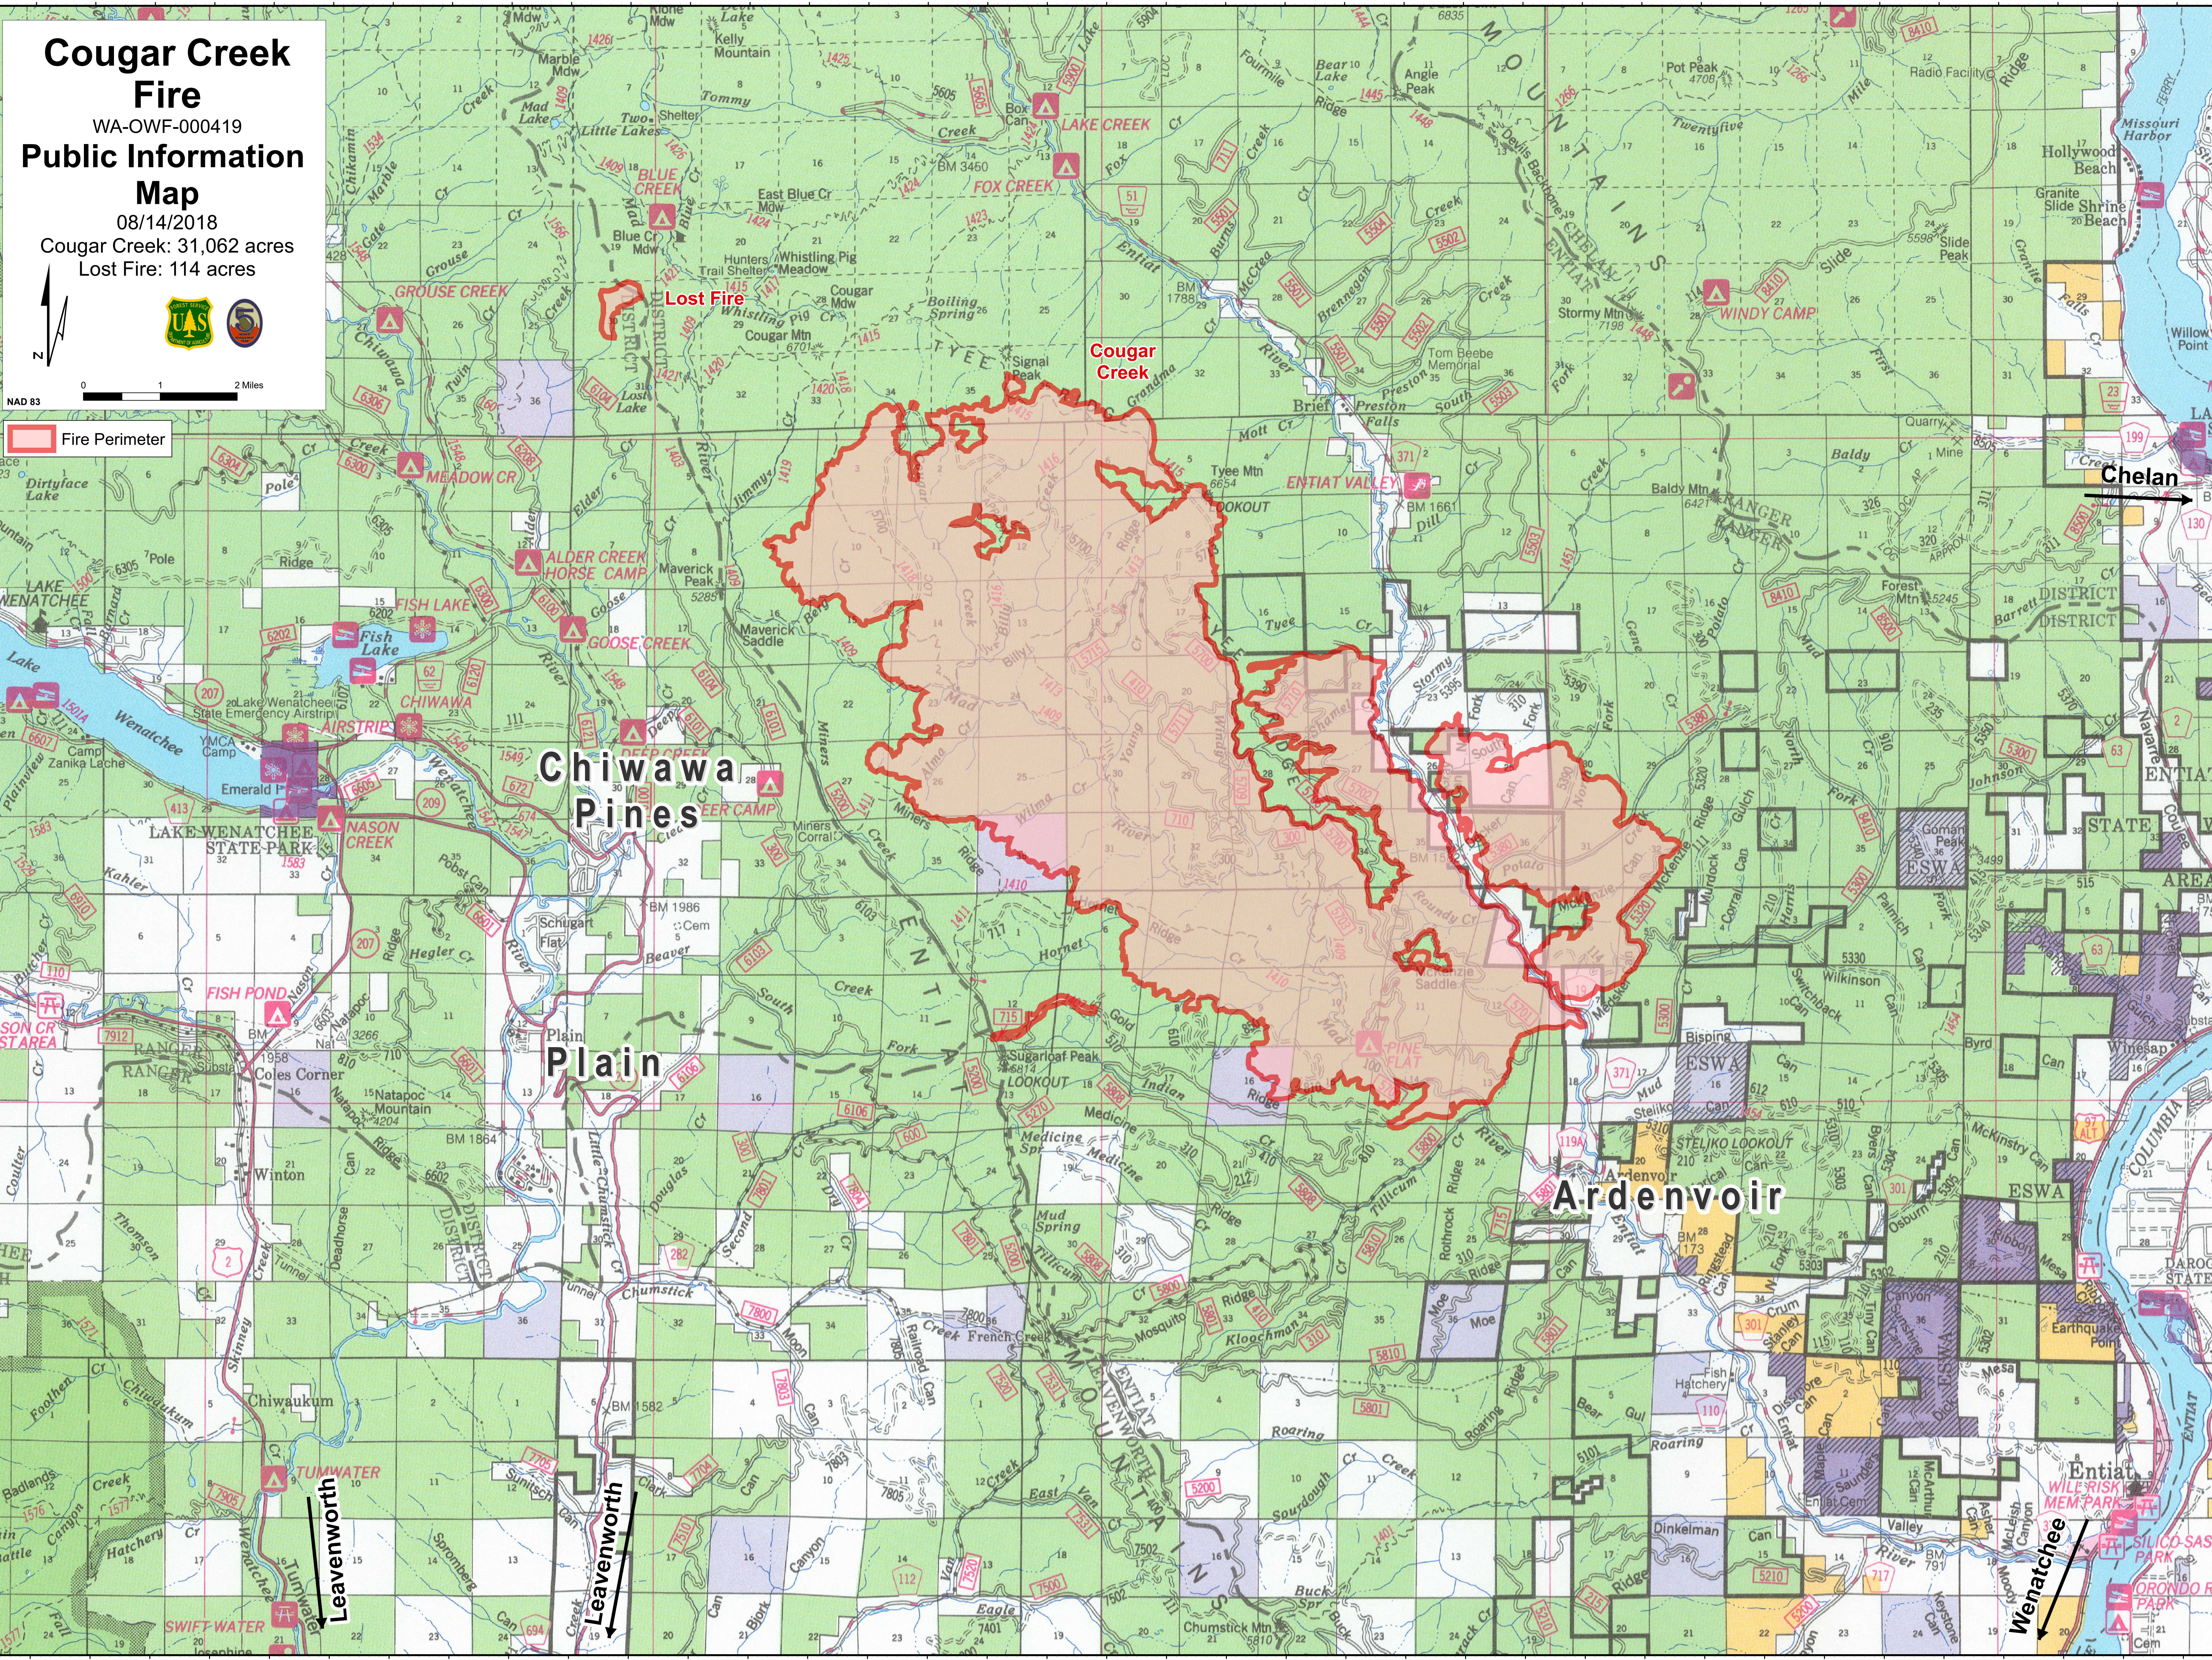

120°48'W 120°47'W 120°46'W 120°45'W 120°44'W 120°43'W 120°42'W 120°41'W 120°40'W 120°39'W 120°38'W 120°37'W 120°36'W 120°35'W 120°34'W 120°33'W 120°32'W 120°31'W 120°30'W 120°29'W 120°28'W 120°27'W 120°26'W 120°25'W 120°24'W 120°23'W 120°22'W 120°21'W 120°20'W 120°19'W 120°18'W 120°17'W 120°16'W 120°15'W 120°14'W 120°13'W 120°12'W

Cougar Creek Fire
 WA-OWF-000419
Public Information Map
 08/14/2018
 Cougar Creek: 31,062 acres
 Lost Fire: 114 acres

NAD 83
 0 1 2 Miles

Fire Perimeter

Chiwawa Pines

Plain

Ardenvoir

Leavenworth

Leavenworth

Wenatchee

Chelan

Wenatchee

120°48'W 120°47'W 120°46'W 120°45'W 120°44'W 120°43'W 120°42'W 120°41'W 120°40'W 120°39'W 120°38'W 120°37'W 120°36'W 120°35'W 120°34'W 120°33'W 120°32'W 120°31'W 120°30'W 120°29'W 120°28'W 120°27'W 120°26'W 120°25'W 120°24'W 120°23'W 120°22'W 120°21'W 120°20'W 120°19'W 120°18'W 120°17'W 120°16'W 120°15'W 120°14'W 120°13'W 120°12'W