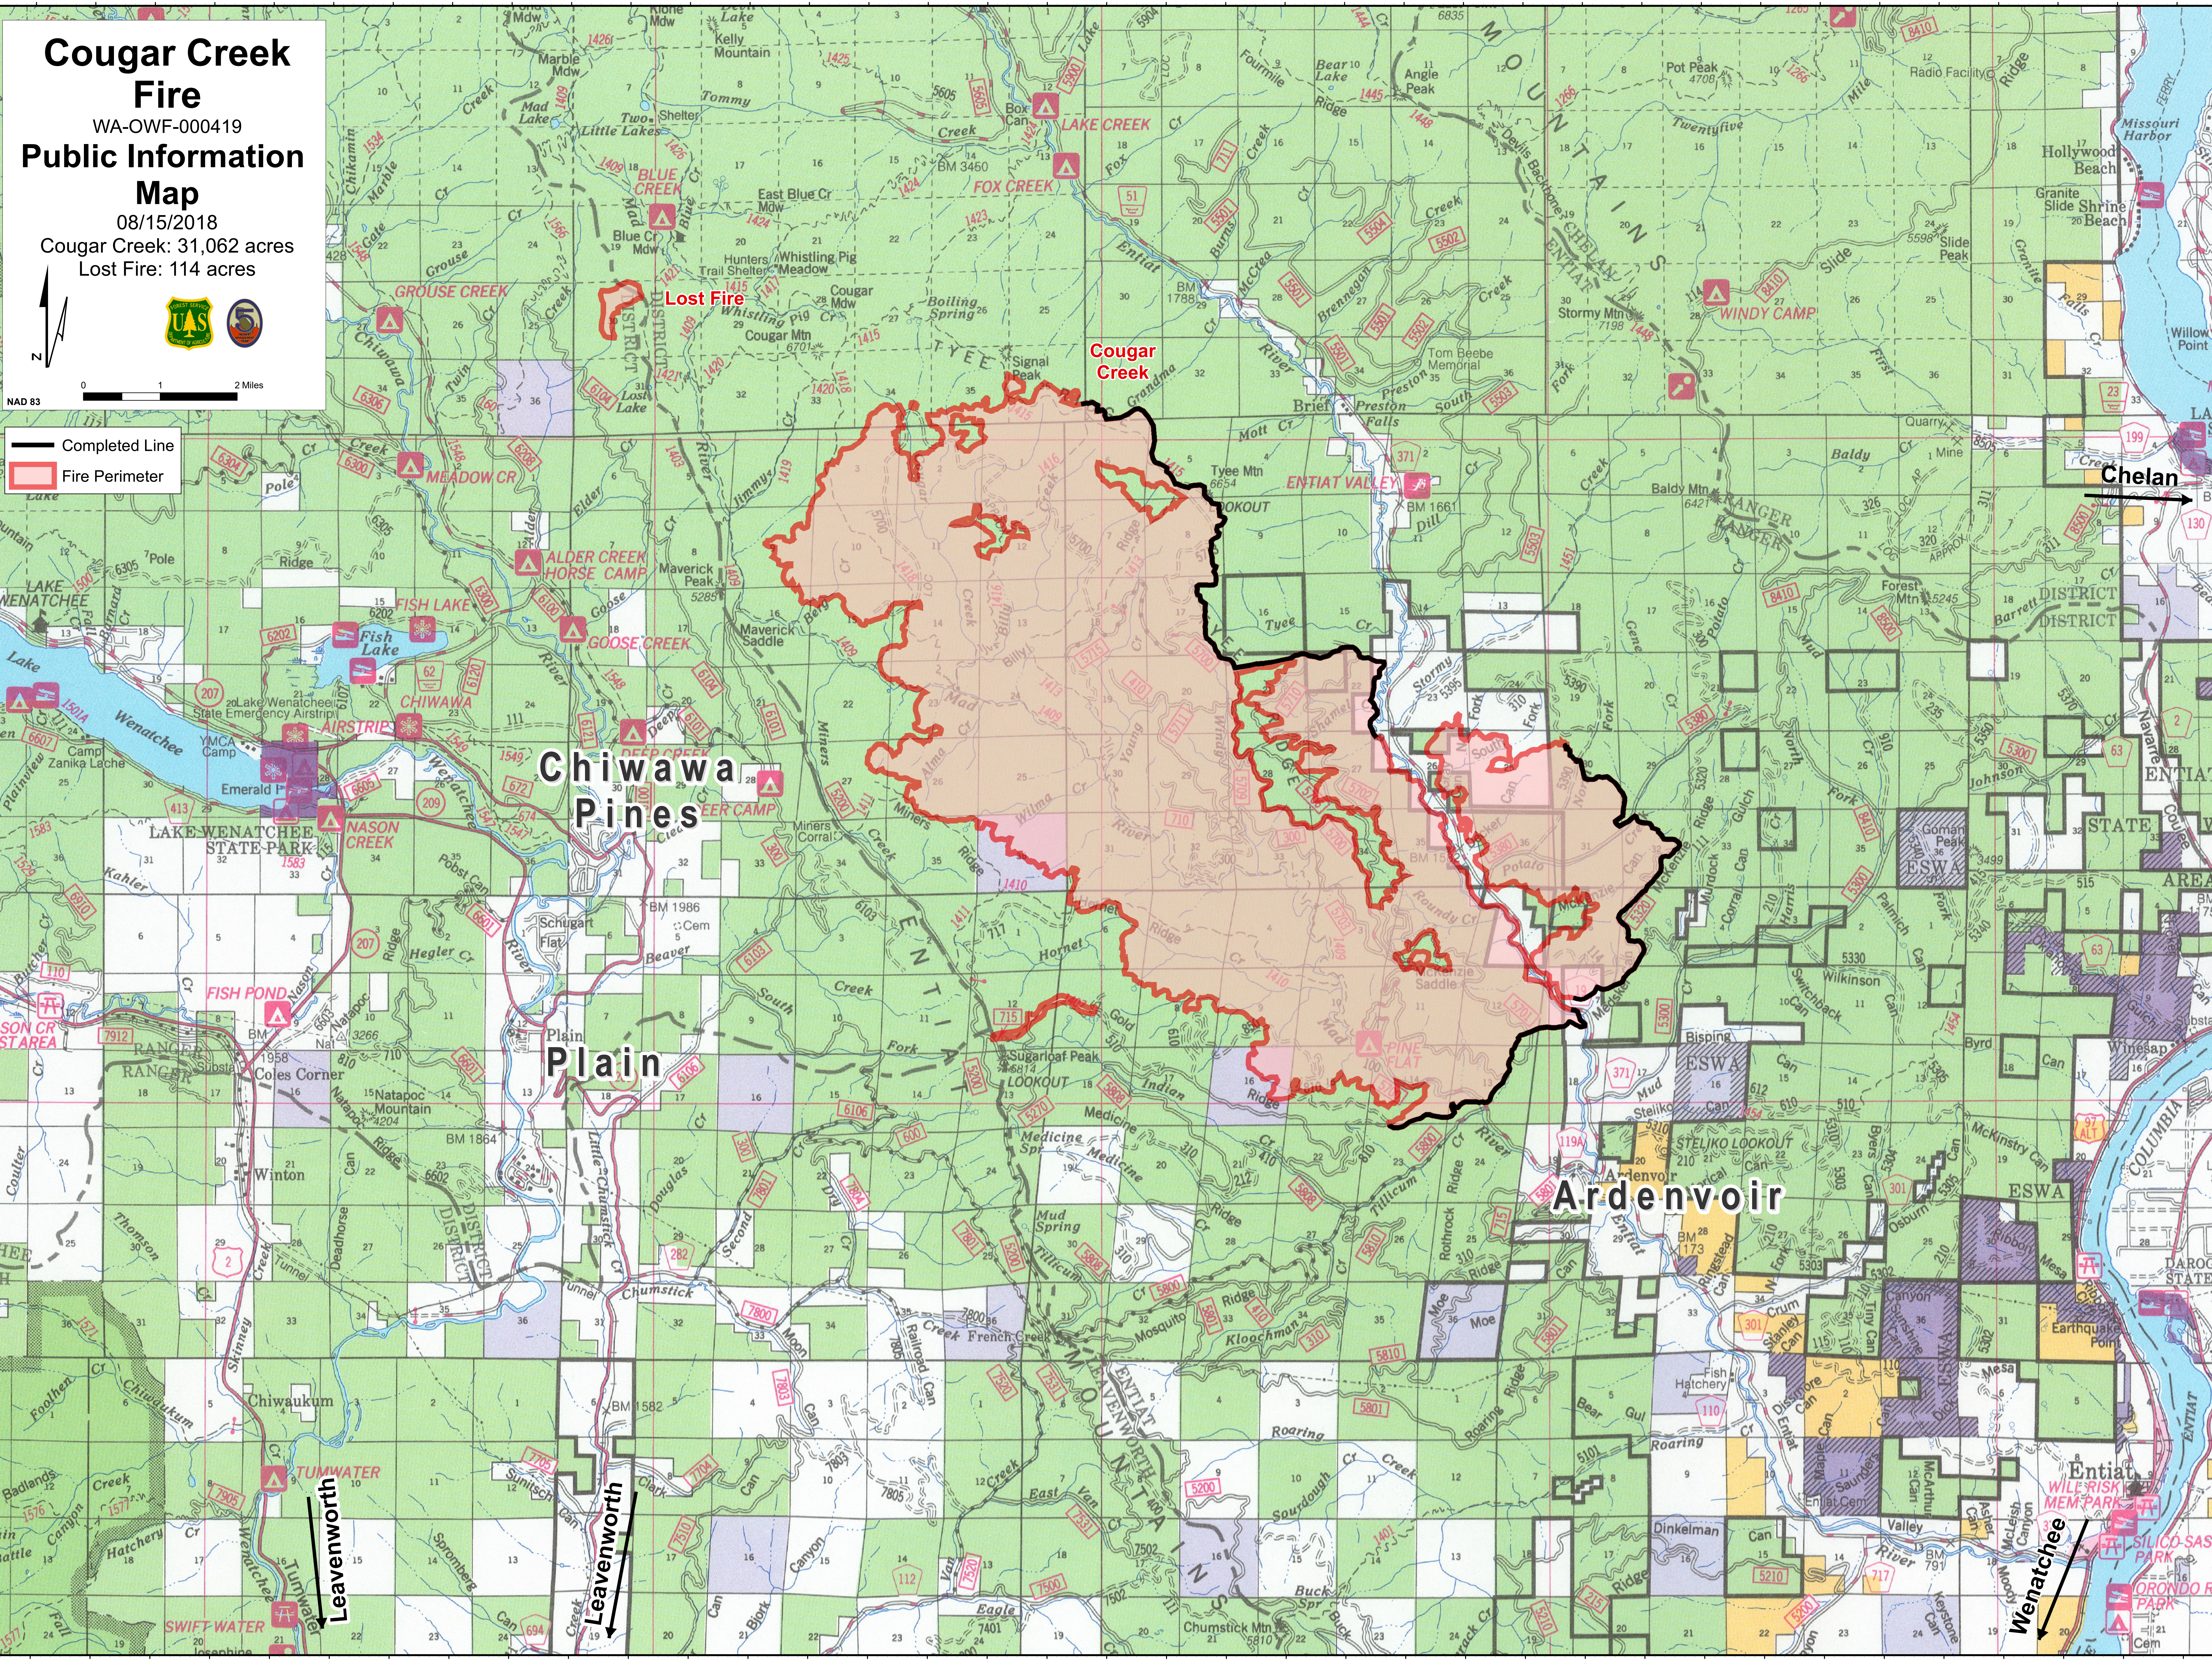

120°48'W 120°47'W 120°46'W 120°45'W 120°44'W 120°43'W 120°42'W 120°41'W 120°40'W 120°39'W 120°38'W 120°37'W 120°36'W 120°35'W 120°34'W 120°33'W 120°32'W 120°31'W 120°30'W 120°29'W 120°28'W 120°27'W 120°26'W 120°25'W 120°24'W 120°23'W 120°22'W 120°21'W 120°20'W 120°19'W 120°18'W 120°17'W 120°16'W 120°15'W 120°14'W 120°13'W 120°12'W

Cougar Creek Fire

WA-OWF-000419

Public Information Map

08/15/2018

Cougar Creek: 31,062 acres
Lost Fire: 114 acres

NAD 83 0 1 2 Miles

- Completed Line
- Fire Perimeter

120°48'W 120°47'W 120°46'W 120°45'W 120°44'W 120°43'W 120°42'W 120°41'W 120°40'W 120°39'W 120°38'W 120°37'W 120°36'W 120°35'W 120°34'W 120°33'W 120°32'W 120°31'W 120°30'W 120°29'W 120°28'W 120°27'W 120°26'W 120°25'W 120°24'W 120°23'W 120°22'W 120°21'W 120°20'W 120°19'W 120°18'W 120°17'W 120°16'W 120°15'W 120°14'W 120°13'W 120°12'W