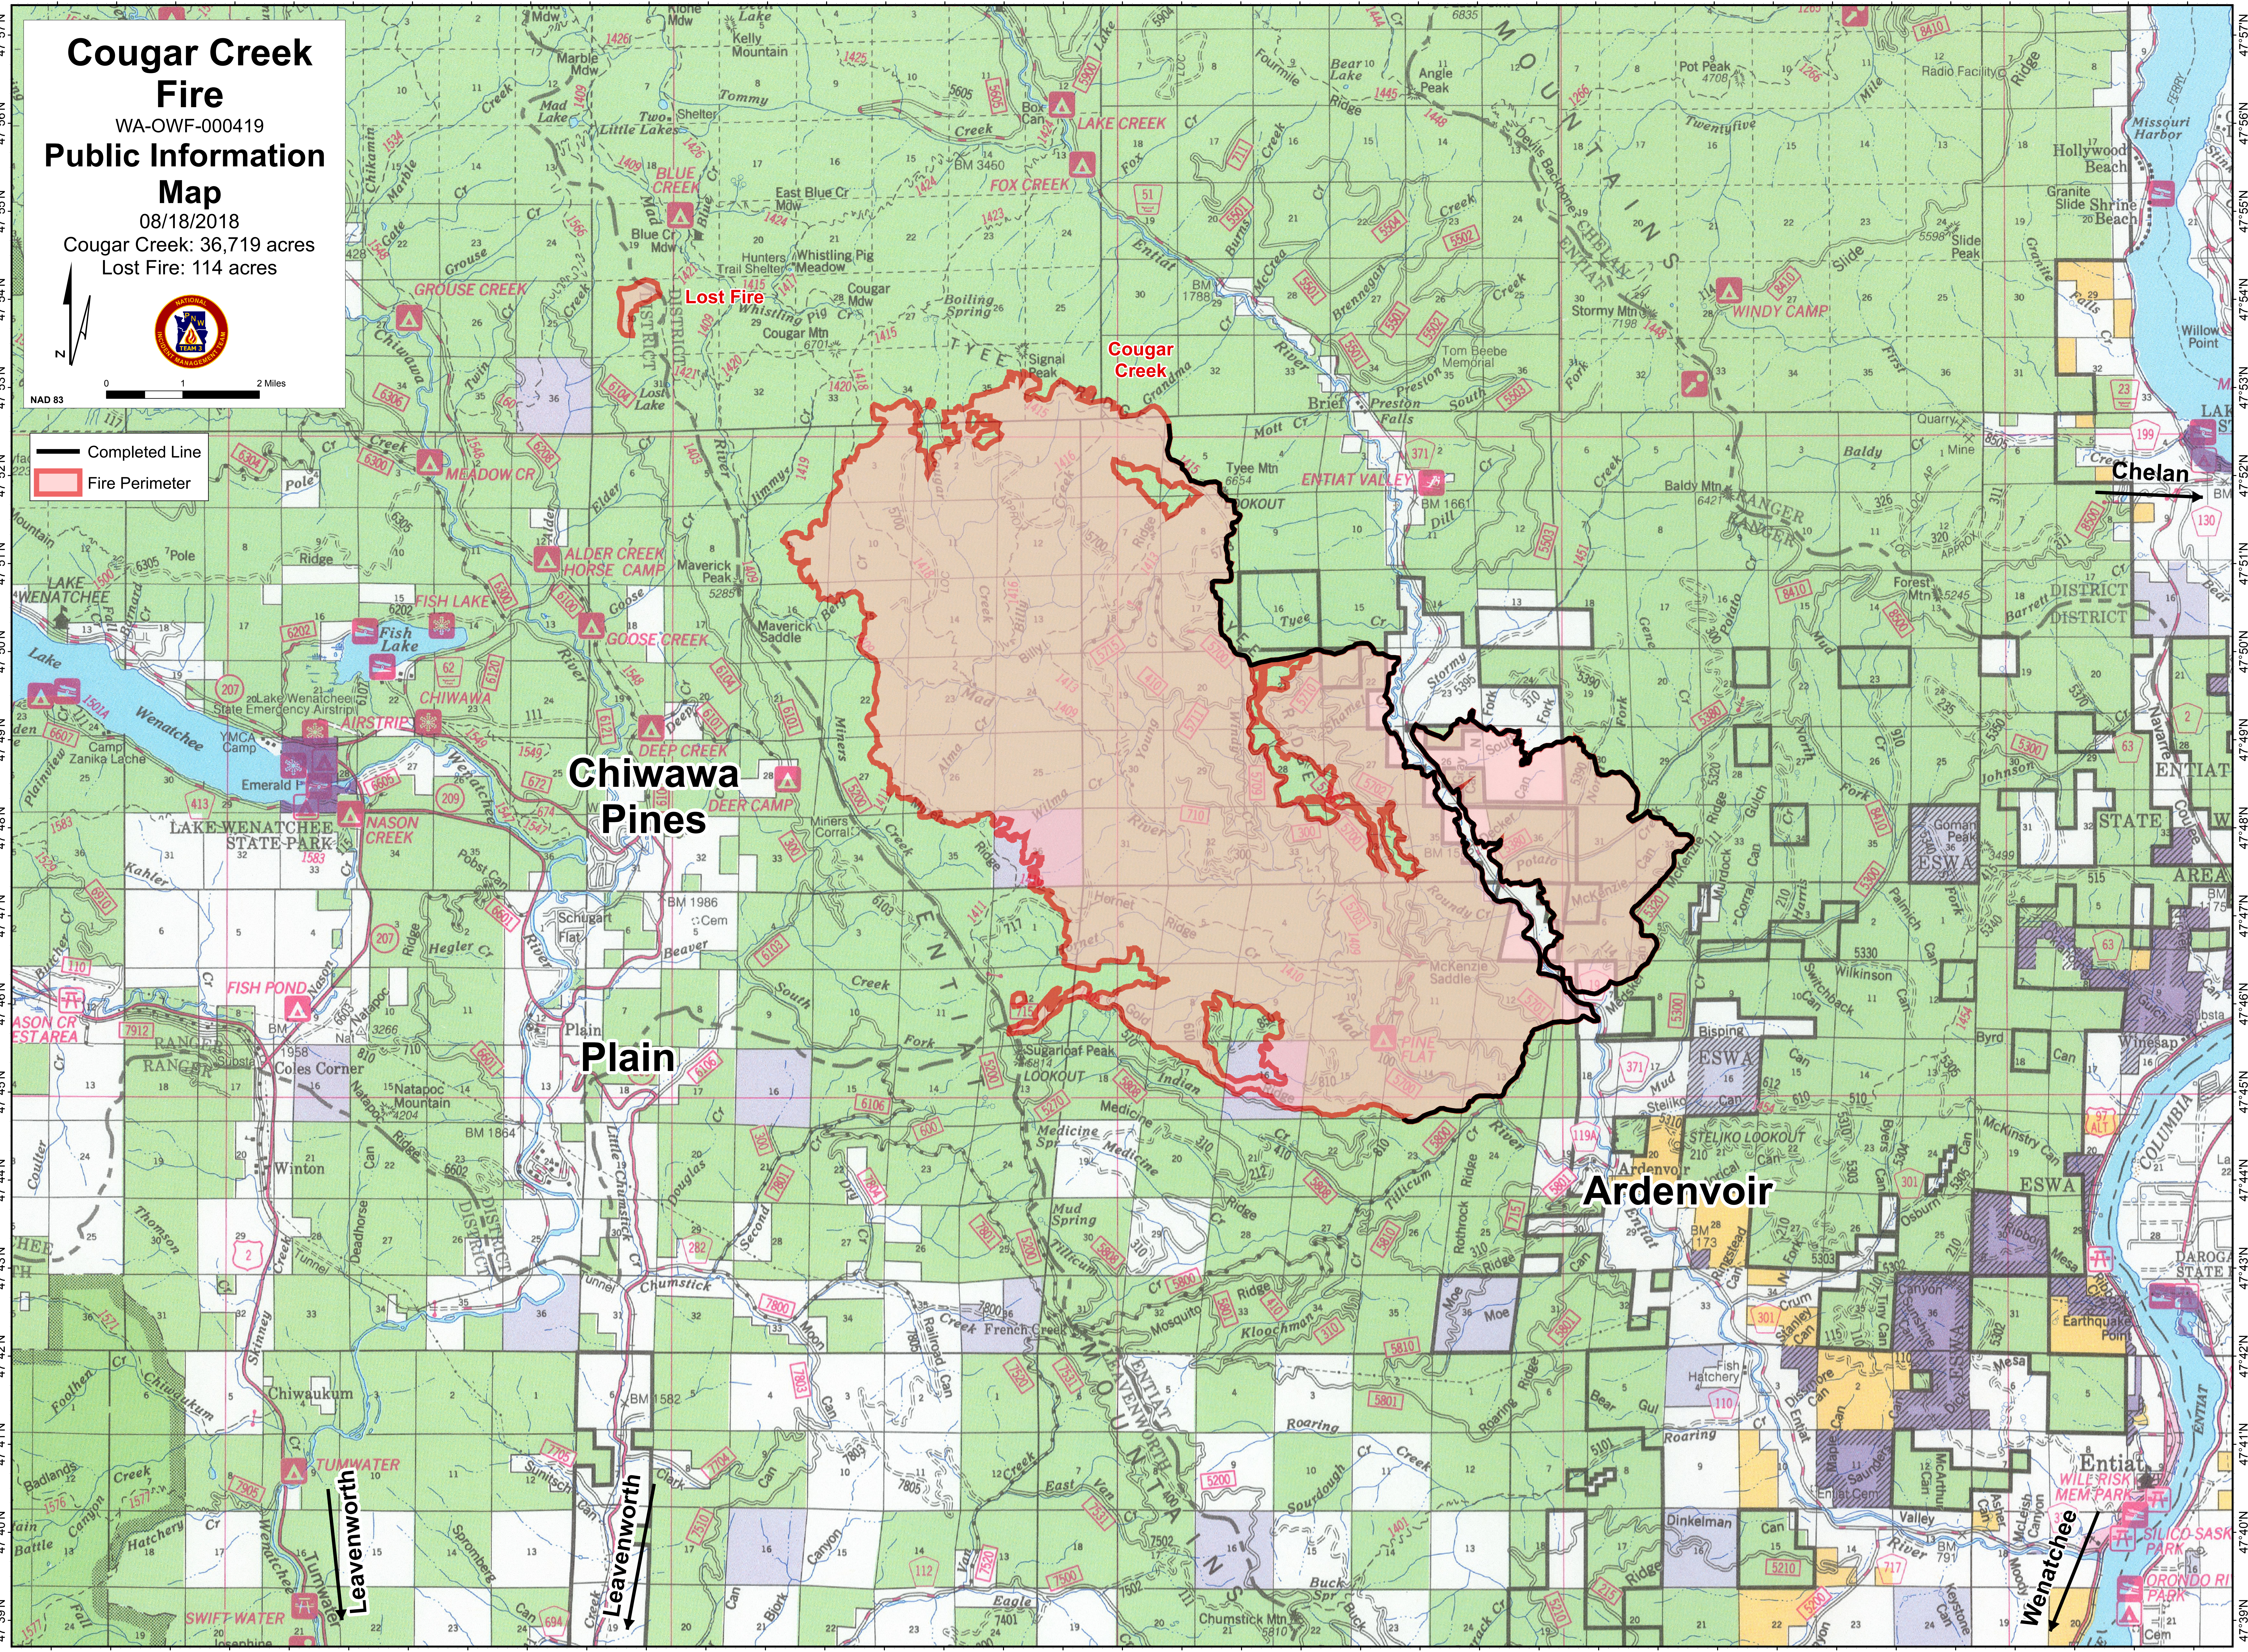

120°48'W 120°47'W 120°46'W 120°45'W 120°44'W 120°43'W 120°42'W 120°41'W 120°40'W 120°39'W 120°38'W 120°37'W 120°36'W 120°35'W 120°34'W 120°33'W 120°32'W 120°31'W 120°30'W 120°29'W 120°28'W 120°27'W 120°26'W 120°25'W 120°24'W 120°23'W 120°22'W 120°21'W 120°20'W 120°19'W 120°18'W 120°17'W 120°16'W 120°15'W 120°14'W 120°13'W 120°12'W

Cougar Creek Fire

WA-OWF-000419

Public Information Map

08/18/2018
Cougar Creek: 36,719 acres
Lost Fire: 114 acres

— Completed Line
— Fire Perimeter

Chiwawa Pines

Plain

Ardenvoir

Chelan

Leavenworth

Leavenworth

Wenatchee

120°48'W 120°47'W 120°46'W 120°45'W 120°44'W 120°43'W 120°42'W 120°41'W 120°40'W 120°39'W 120°38'W 120°37'W 120°36'W 120°35'W 120°34'W 120°33'W 120°32'W 120°31'W 120°30'W 120°29'W 120°28'W 120°27'W 120°26'W 120°25'W 120°24'W 120°23'W 120°22'W 120°21'W 120°20'W 120°19'W 120°18'W 120°17'W 120°16'W 120°15'W 120°14'W 120°13'W 120°12'W