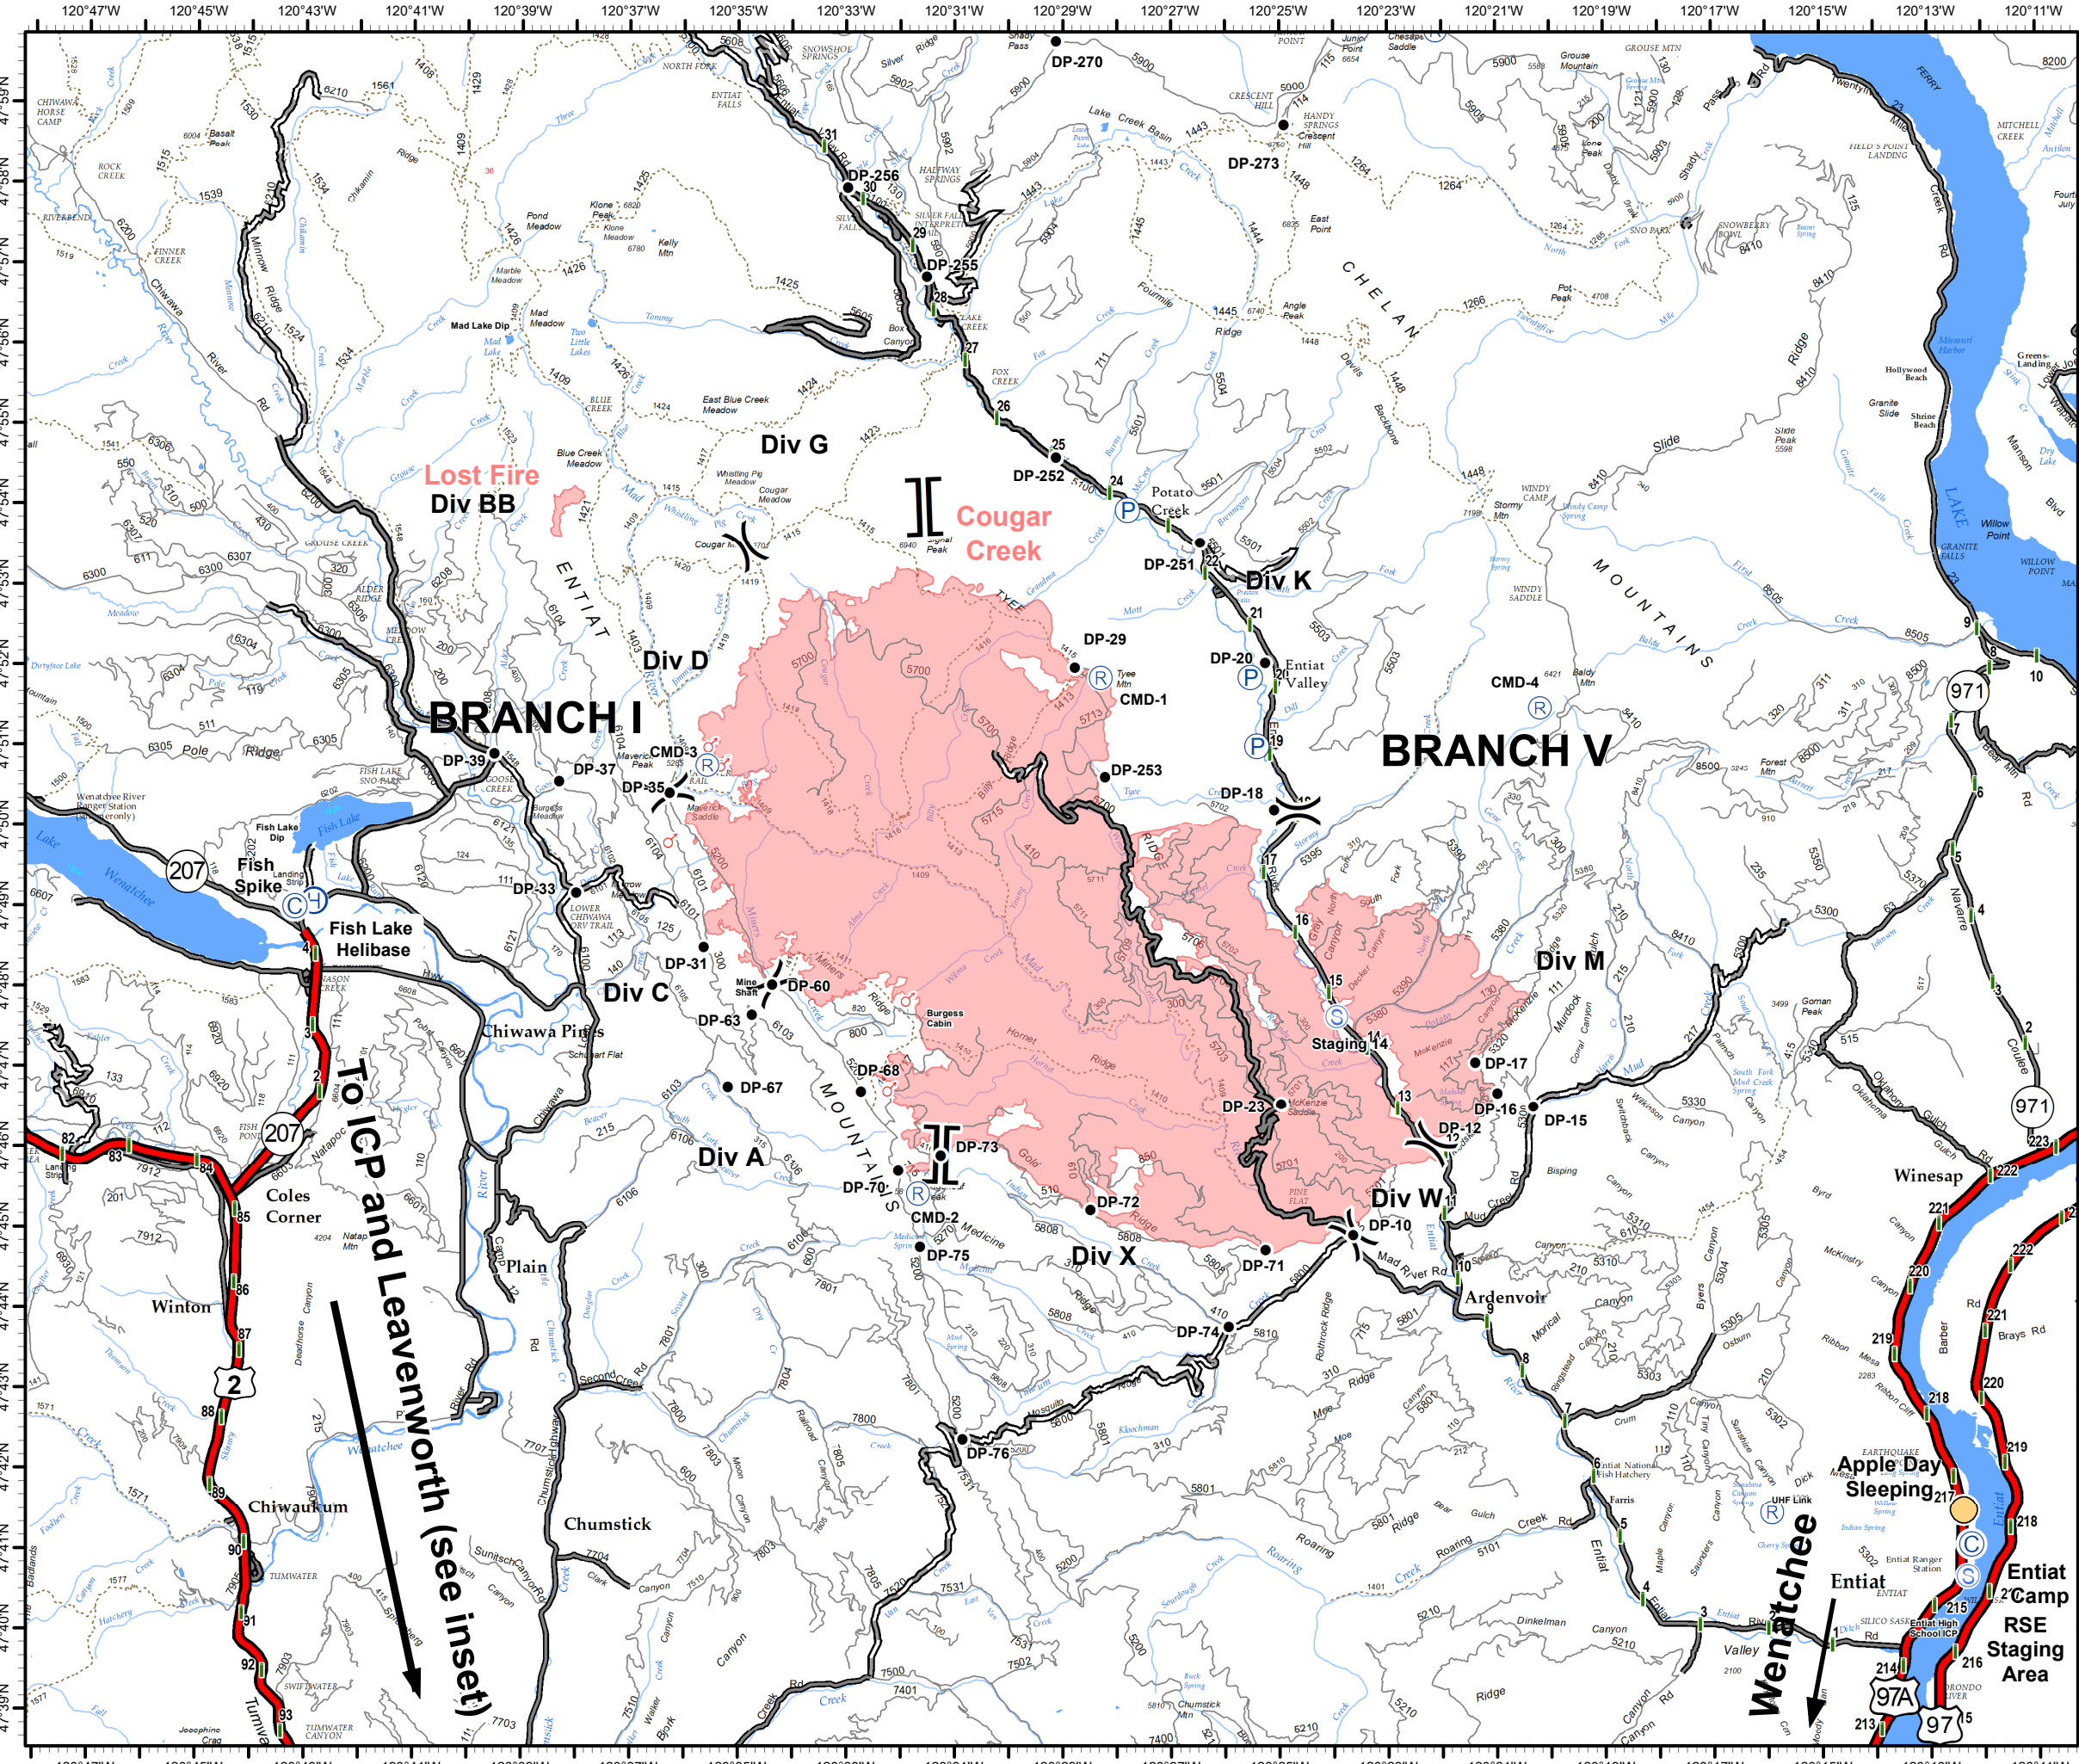

## Transportation

8/23/2018

Map Created 8/22/18 22:30

Label	Latitude	Longitude
DP-10	47° 44.909'	-120° 23.646'
DP-15	47° 46.501'	-120° 20.315'
DP-16	47° 46.669'	-120° 20.984'
DP-17	47° 47.043'	-120° 21.394'
DP-18	47° 50.203'	-120° 25.094'
DP-20	47° 52.029'	-120° 25.263'
DP-23	47° 46.537'	-120° 24.976'
DP-29	47° 51.973'	-120° 28.782'
DP-31	47° 48.489'	-120° 35.636'
DP-33	47° 49.165'	-120° 37.992'
DP-35	47° 50.410'	-120° 36.263'
DP-37	47° 50.548'	-120° 38.307'
DP-39	47° 50.901'	-120° 39.502'
DP-60	47° 48.027'	-120° 34.365'
DP-63	47° 47.651'	-120° 34.742'
DP-67	47° 46.753'	-120° 35.188'
DP-68	47° 46.697'	-120° 32.727'
DP-70	47° 45.708'	-120° 32.037'
DP-71	47° 44.723'	-120° 25.262'
DP-72	47° 45.223'	-120° 28.492'
DP-73	47° 45.912'	-120° 31.257'
DP-74	47° 43.768'	-120° 25.941'
DP-75	47° 44.763'	-120° 31.635'
DP-76	47° 42.376'	-120° 30.852'
DP-251	47° 53.529'	-120° 26.462'
DP-252	47° 54.582'	-120° 29.126'
DP-253	47° 50.600'	-120° 28.223'
DP-255	47° 56.834'	-120° 31.513'
DP-256	47° 57.947'	-120° 32.975'
DP-270	47° 59.765'	-120° 29.127'
DP-273	47° 58.722'	-120° 24.910'
CMD-1	47° 51.850'	-120° 28.297'
CMD-2	47° 45.426'	-120° 31.674'
CMD-3	47° 53.473'	-120° 34.842'
CMD-4	47° 51.465'	-120° 20.182'
Fish Lake Helibase	47° 49.061'	-120° 42.827'
Fish Spike	47° 48.997'	-120° 43.180'
Mine Shaft	47° 48.077'	-120° 34.397'
Entiat Camp	47° 41.045'	-120° 12.254'
Staging 14	47° 47.629'	-120° 23.938'
Sugarloaf Fire Tower	47° 45.467'	-120° 31.691'
Tyee Fire Tower	47° 51.814'	-120° 28.341'
Apple Day Sleeping	47° 41.467'	-120° 12.400'
Leavenworth ICP	47° 33.478'	-120° 40.143'

- Drop Point
- Ⓜ Helibase
- Ⓒ Camp
- Apple Day Sleeping
- ▣ Incident Command Post
- ♂ Spot Fire
- Ⓢ Staging Area
- ⌘ Division Break
- ⌚ Branch Break
- Milepost Markers
- ▬ Highway
- ▬ Paved Road
- ▬ Gravel Road
- ▬ Unimproved Road
- ▬ Fire Perimeter
- - - Trail

N

0 2 4 Miles

**ICP Location:**  
Leavenworth Fish Hatchery  
12790 Fish Hatchery Rd  
Leavenworth, WA 98826

**TO ICP and Leavenworth (see inset)**