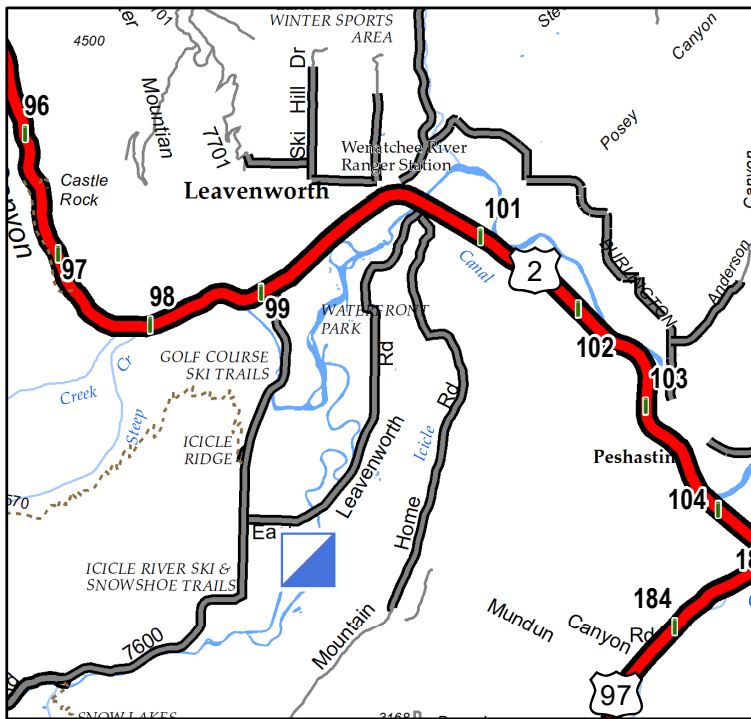

## Transportation

8/23/2018

Map Created 8/22/18 22:30

Label	Latitude	Longitude
DP-10	47° 44.909'	-120° 23.646'
DP-15	47° 46.501'	-120° 20.315'
DP-16	47° 46.669'	-120° 20.984'
DP-17	47° 47.043'	-120° 21.394'
DP-18	47° 50.203'	-120° 25.094'
DP-20	47° 52.029'	-120° 25.263'
DP-23	47° 46.537'	-120° 24.976'
DP-29	47° 51.973'	-120° 28.782'
DP-31	47° 48.489'	-120° 35.636'
DP-33	47° 49.165'	-120° 37.992'
DP-35	47° 50.410'	-120° 36.263'
DP-37	47° 50.548'	-120° 38.307'
DP-39	47° 50.901'	-120° 39.502'
DP-60	47° 48.027'	-120° 34.365'
DP-63	47° 47.651'	-120° 34.742'
DP-67	47° 46.753'	-120° 35.188'
DP-68	47° 46.697'	-120° 32.727'
DP-70	47° 45.708'	-120° 32.037'
DP-71	47° 44.723'	-120° 25.262'
DP-72	47° 45.223'	-120° 28.492'
DP-73	47° 45.912'	-120° 31.257'
DP-74	47° 43.768'	-120° 25.941'
DP-75	47° 44.763'	-120° 31.635'
DP-76	47° 42.376'	-120° 30.852'
DP-251	47° 53.529'	-120° 26.462'
DP-252	47° 54.582'	-120° 29.126'
DP-253	47° 50.600'	-120° 28.223'
DP-255	47° 56.834'	-120° 31.513'
DP-256	47° 57.947'	-120° 32.975'
DP-270	47° 59.765'	-120° 29.127'
DP-273	47° 58.722'	-120° 24.910'
CMD-1	47° 51.850'	-120° 28.297'
CMD-2	47° 45.426'	-120° 31.674'
CMD-3	47° 53.473'	-120° 34.842'
CMD-4	47° 51.465'	-120° 20.182'
Fish Lake Helibase	47° 49.061'	-120° 42.827'
Fish Spike	47° 48.997'	-120° 43.180'
Mine Shaft	47° 48.077'	-120° 34.397'
Entiat Camp	47° 41.045'	-120° 12.254'
Staging 14	47° 47.629'	-120° 23.938'
Sugarloaf Fire Tower	47° 45.467'	-120° 31.691'
Tyee Fire Tower	47° 51.814'	-120° 28.341'
Apple Day Sleeping	47° 41.467'	-120° 12.400'
Leavenworth ICP	47° 33.478'	-120° 40.143'

- Drop Point
- Ⓜ Helibase
- Ⓒ Camp
- Apple Day Sleeping
- ▣ Incident Command Post
- ♂ Spot Fire
- Ⓢ Staging Area
- ⌘ Division Break
- ⌚ Branch Break
- Milepost Markers
- ▬ Highway
- ▬ Paved Road
- ▬ Gravel Road
- ▬ Unimproved Road
- ▬ Fire Perimeter
- - - Trail

N

0 2 4 Miles

**ICP Location:**  
Leavenworth Fish Hatchery  
12790 Fish Hatchery Rd  
Leavenworth, WA 98826

**TO ICP and Leavenworth (see inset)**