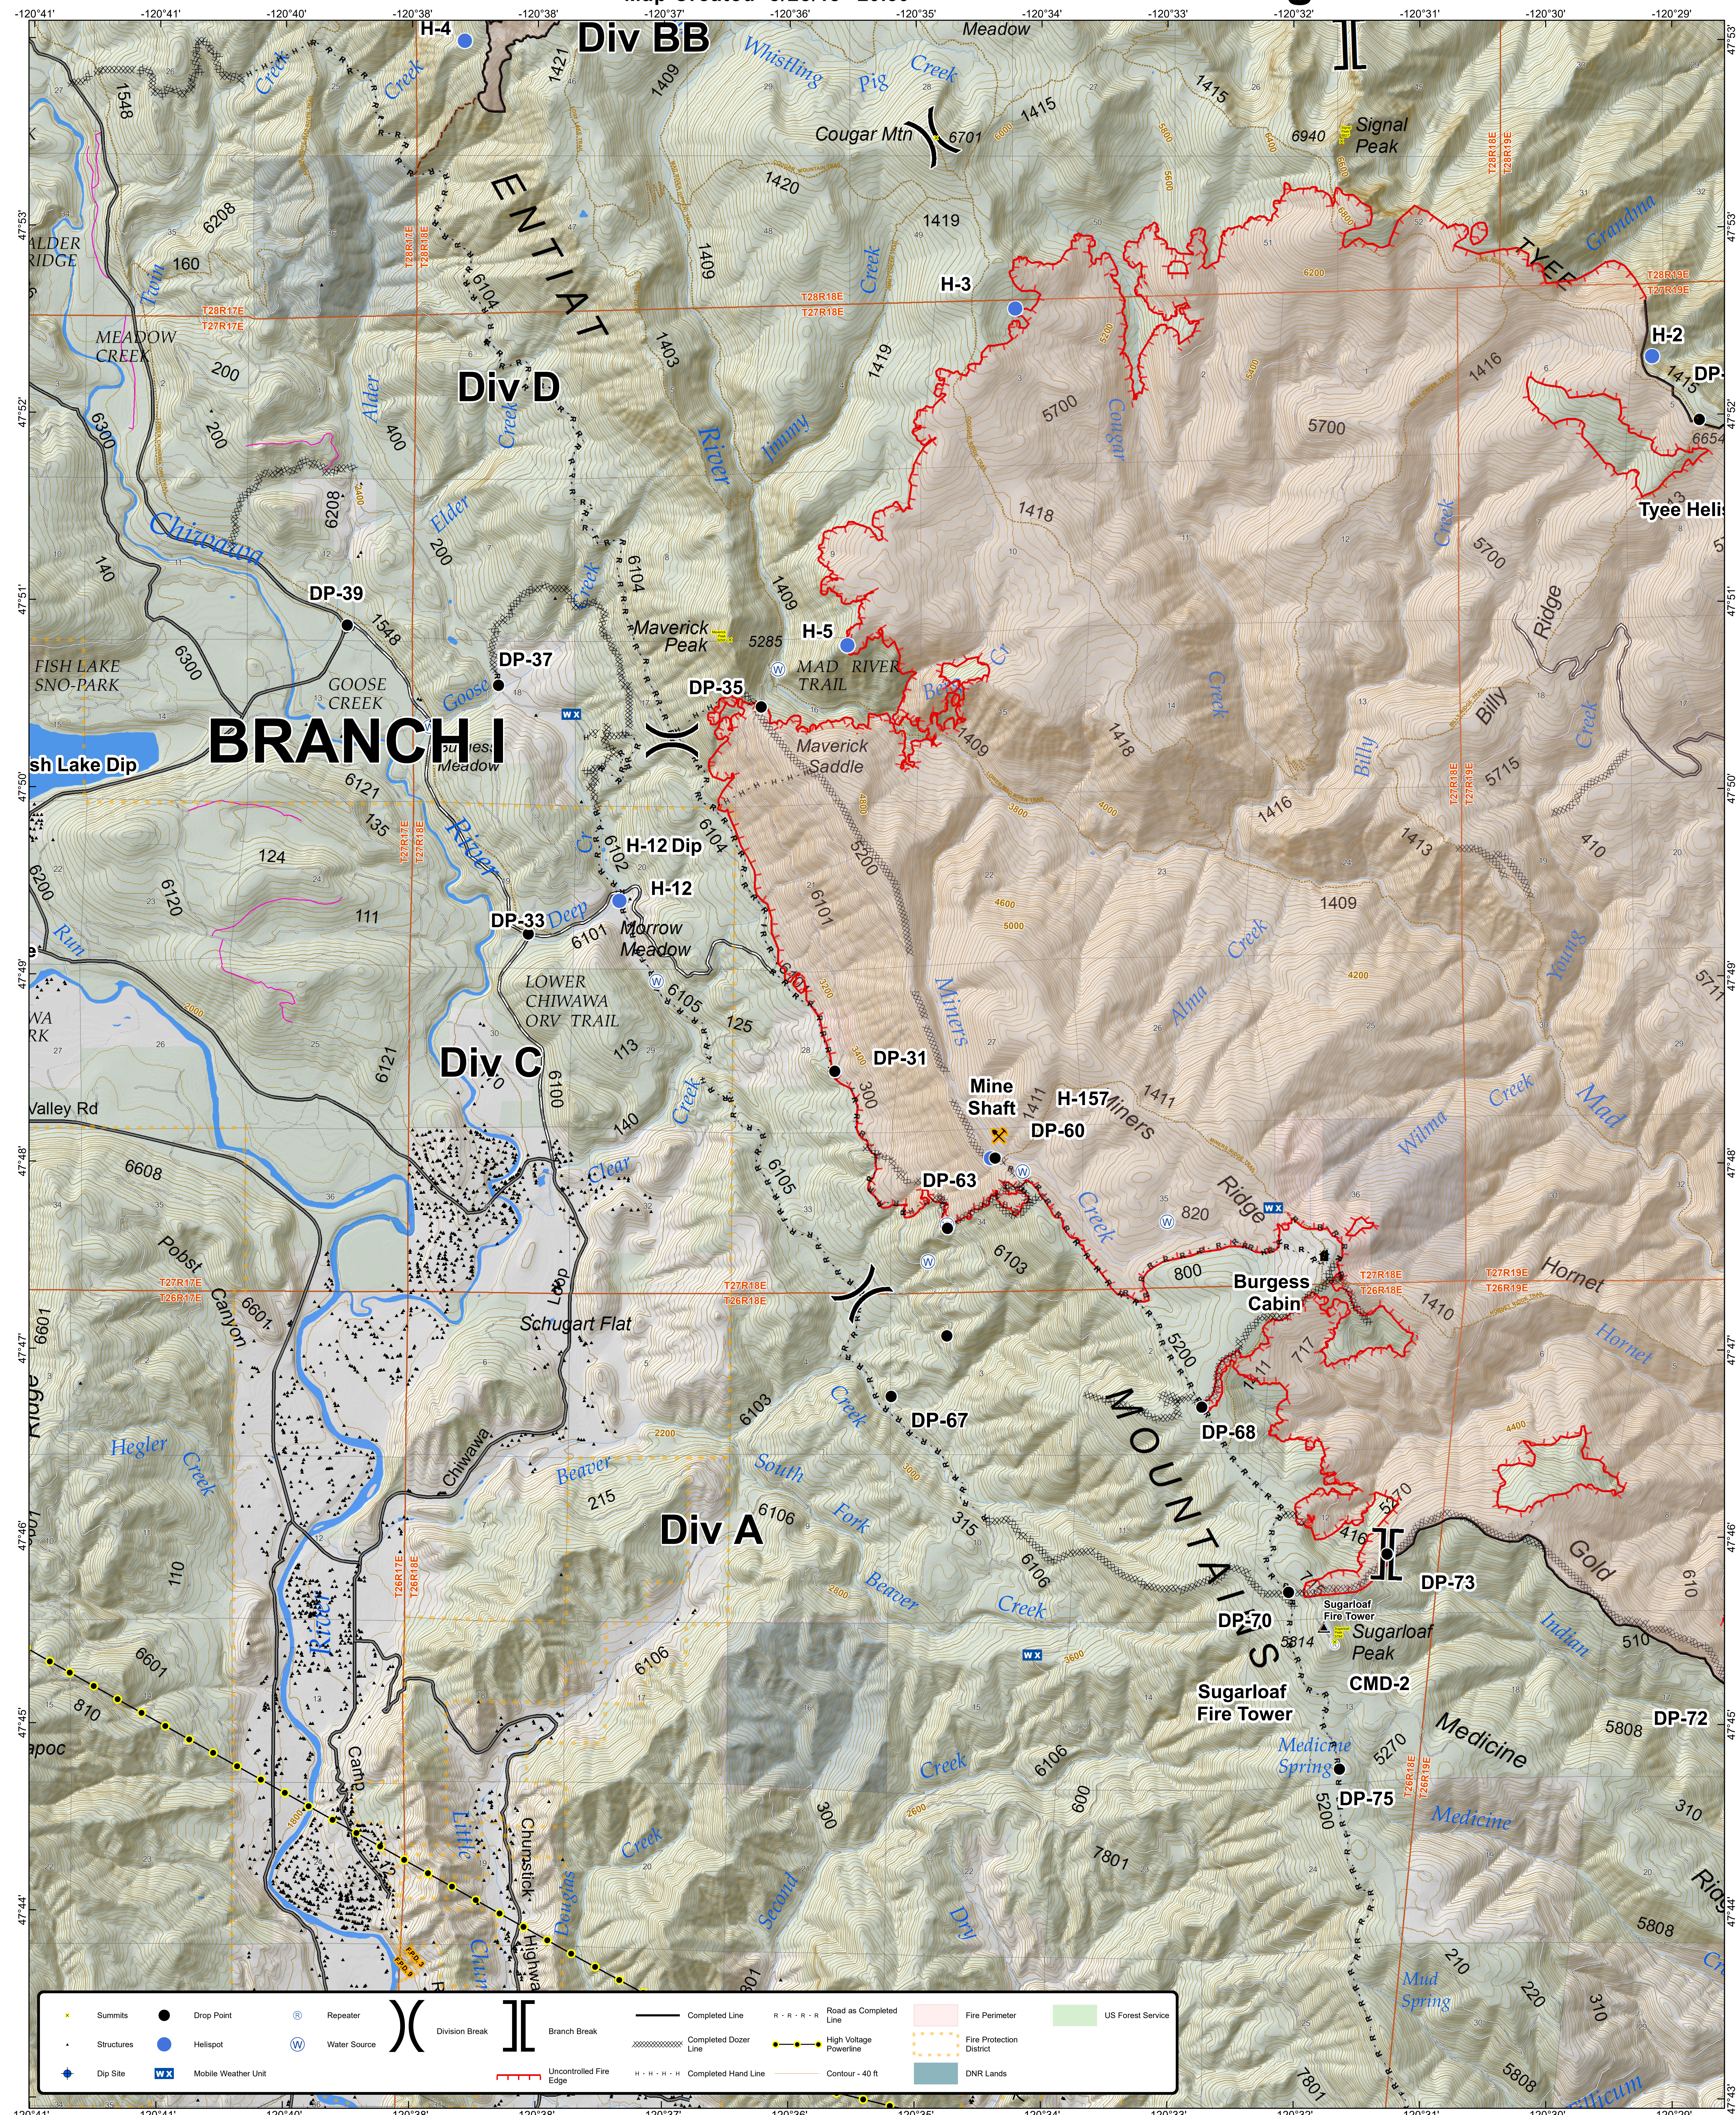

# BRANCH I

8/29/2018  
Map Created 8/28/18 20:30

# Cougar Creek Incident

## Cougar Creek

WA-OWF-000419

Cougar Creek: 41,376 Acres  
Lost Fire: 80 Acres

200' Contour Interval

1:18,932  
NAD 83