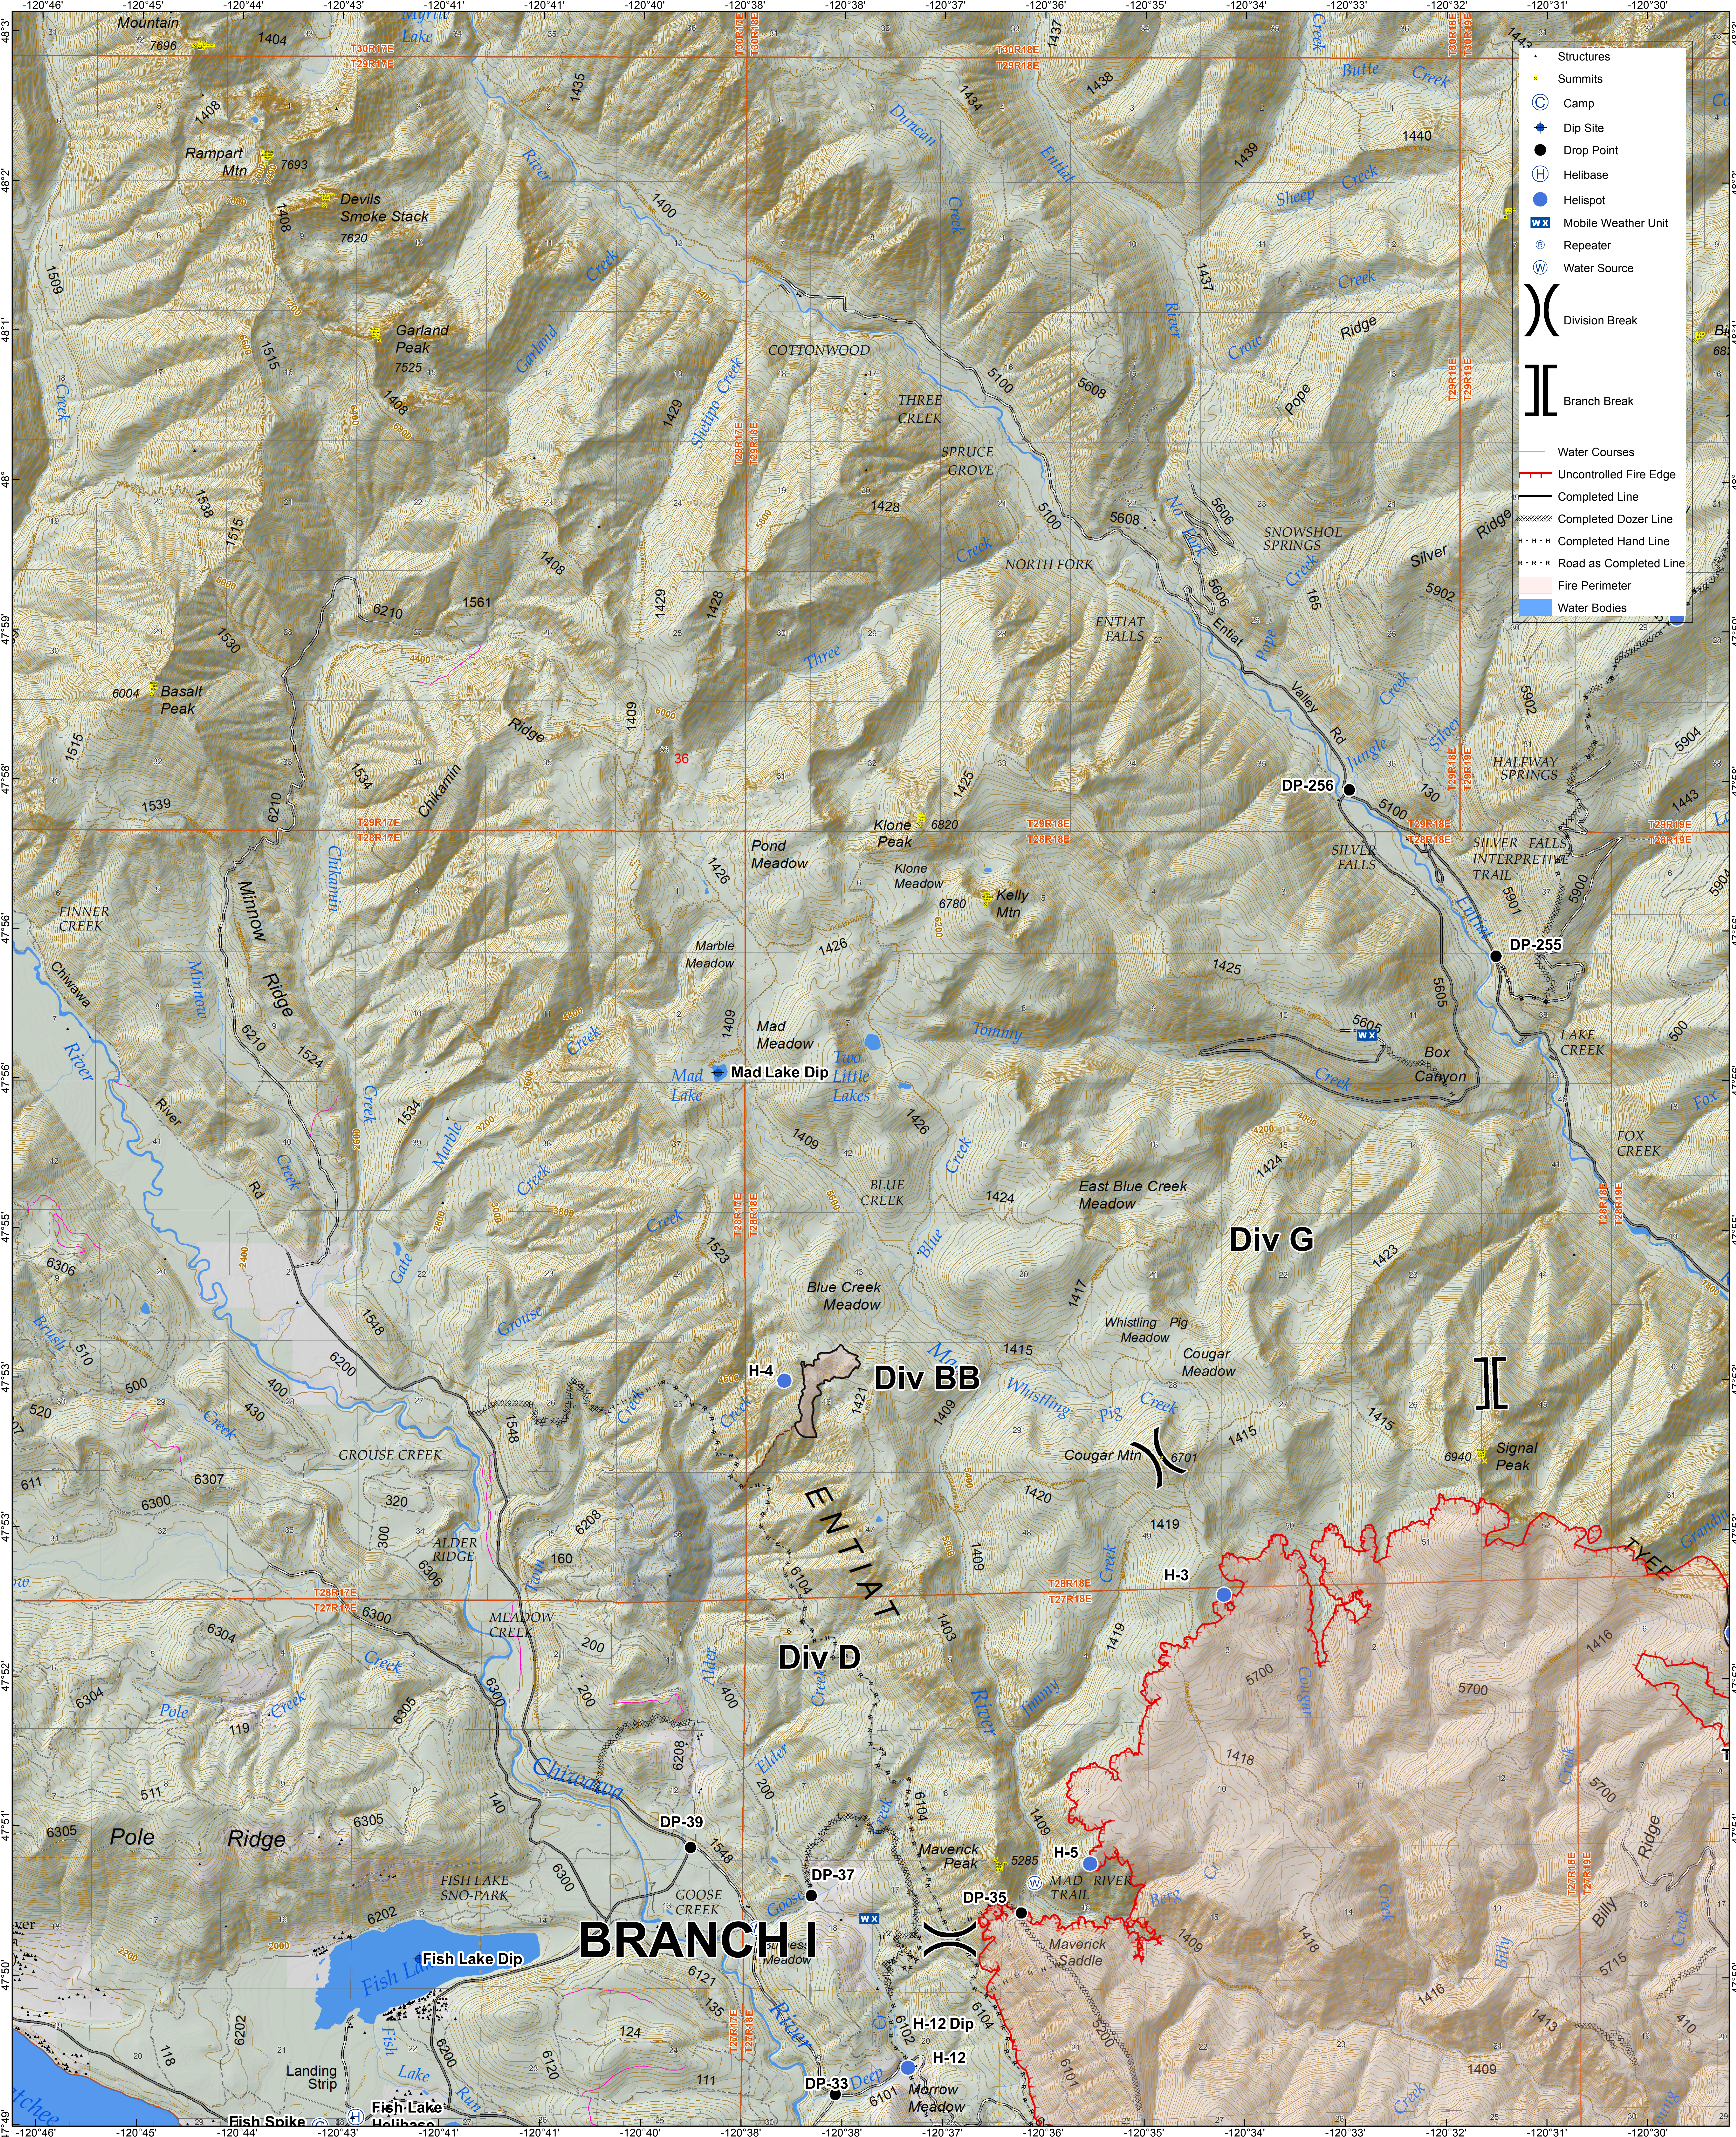

BRANCH I - NORTH

8/29/2018

Map Created 8/29/18 06:30

Cougar Creek Incident

Cougar Creek

WA-OWF-000419

Cougar Creek: 41,430 Acres
Lost Fire: 80 Acres

200' Contour Interval

N
1:24,000
NAD 83