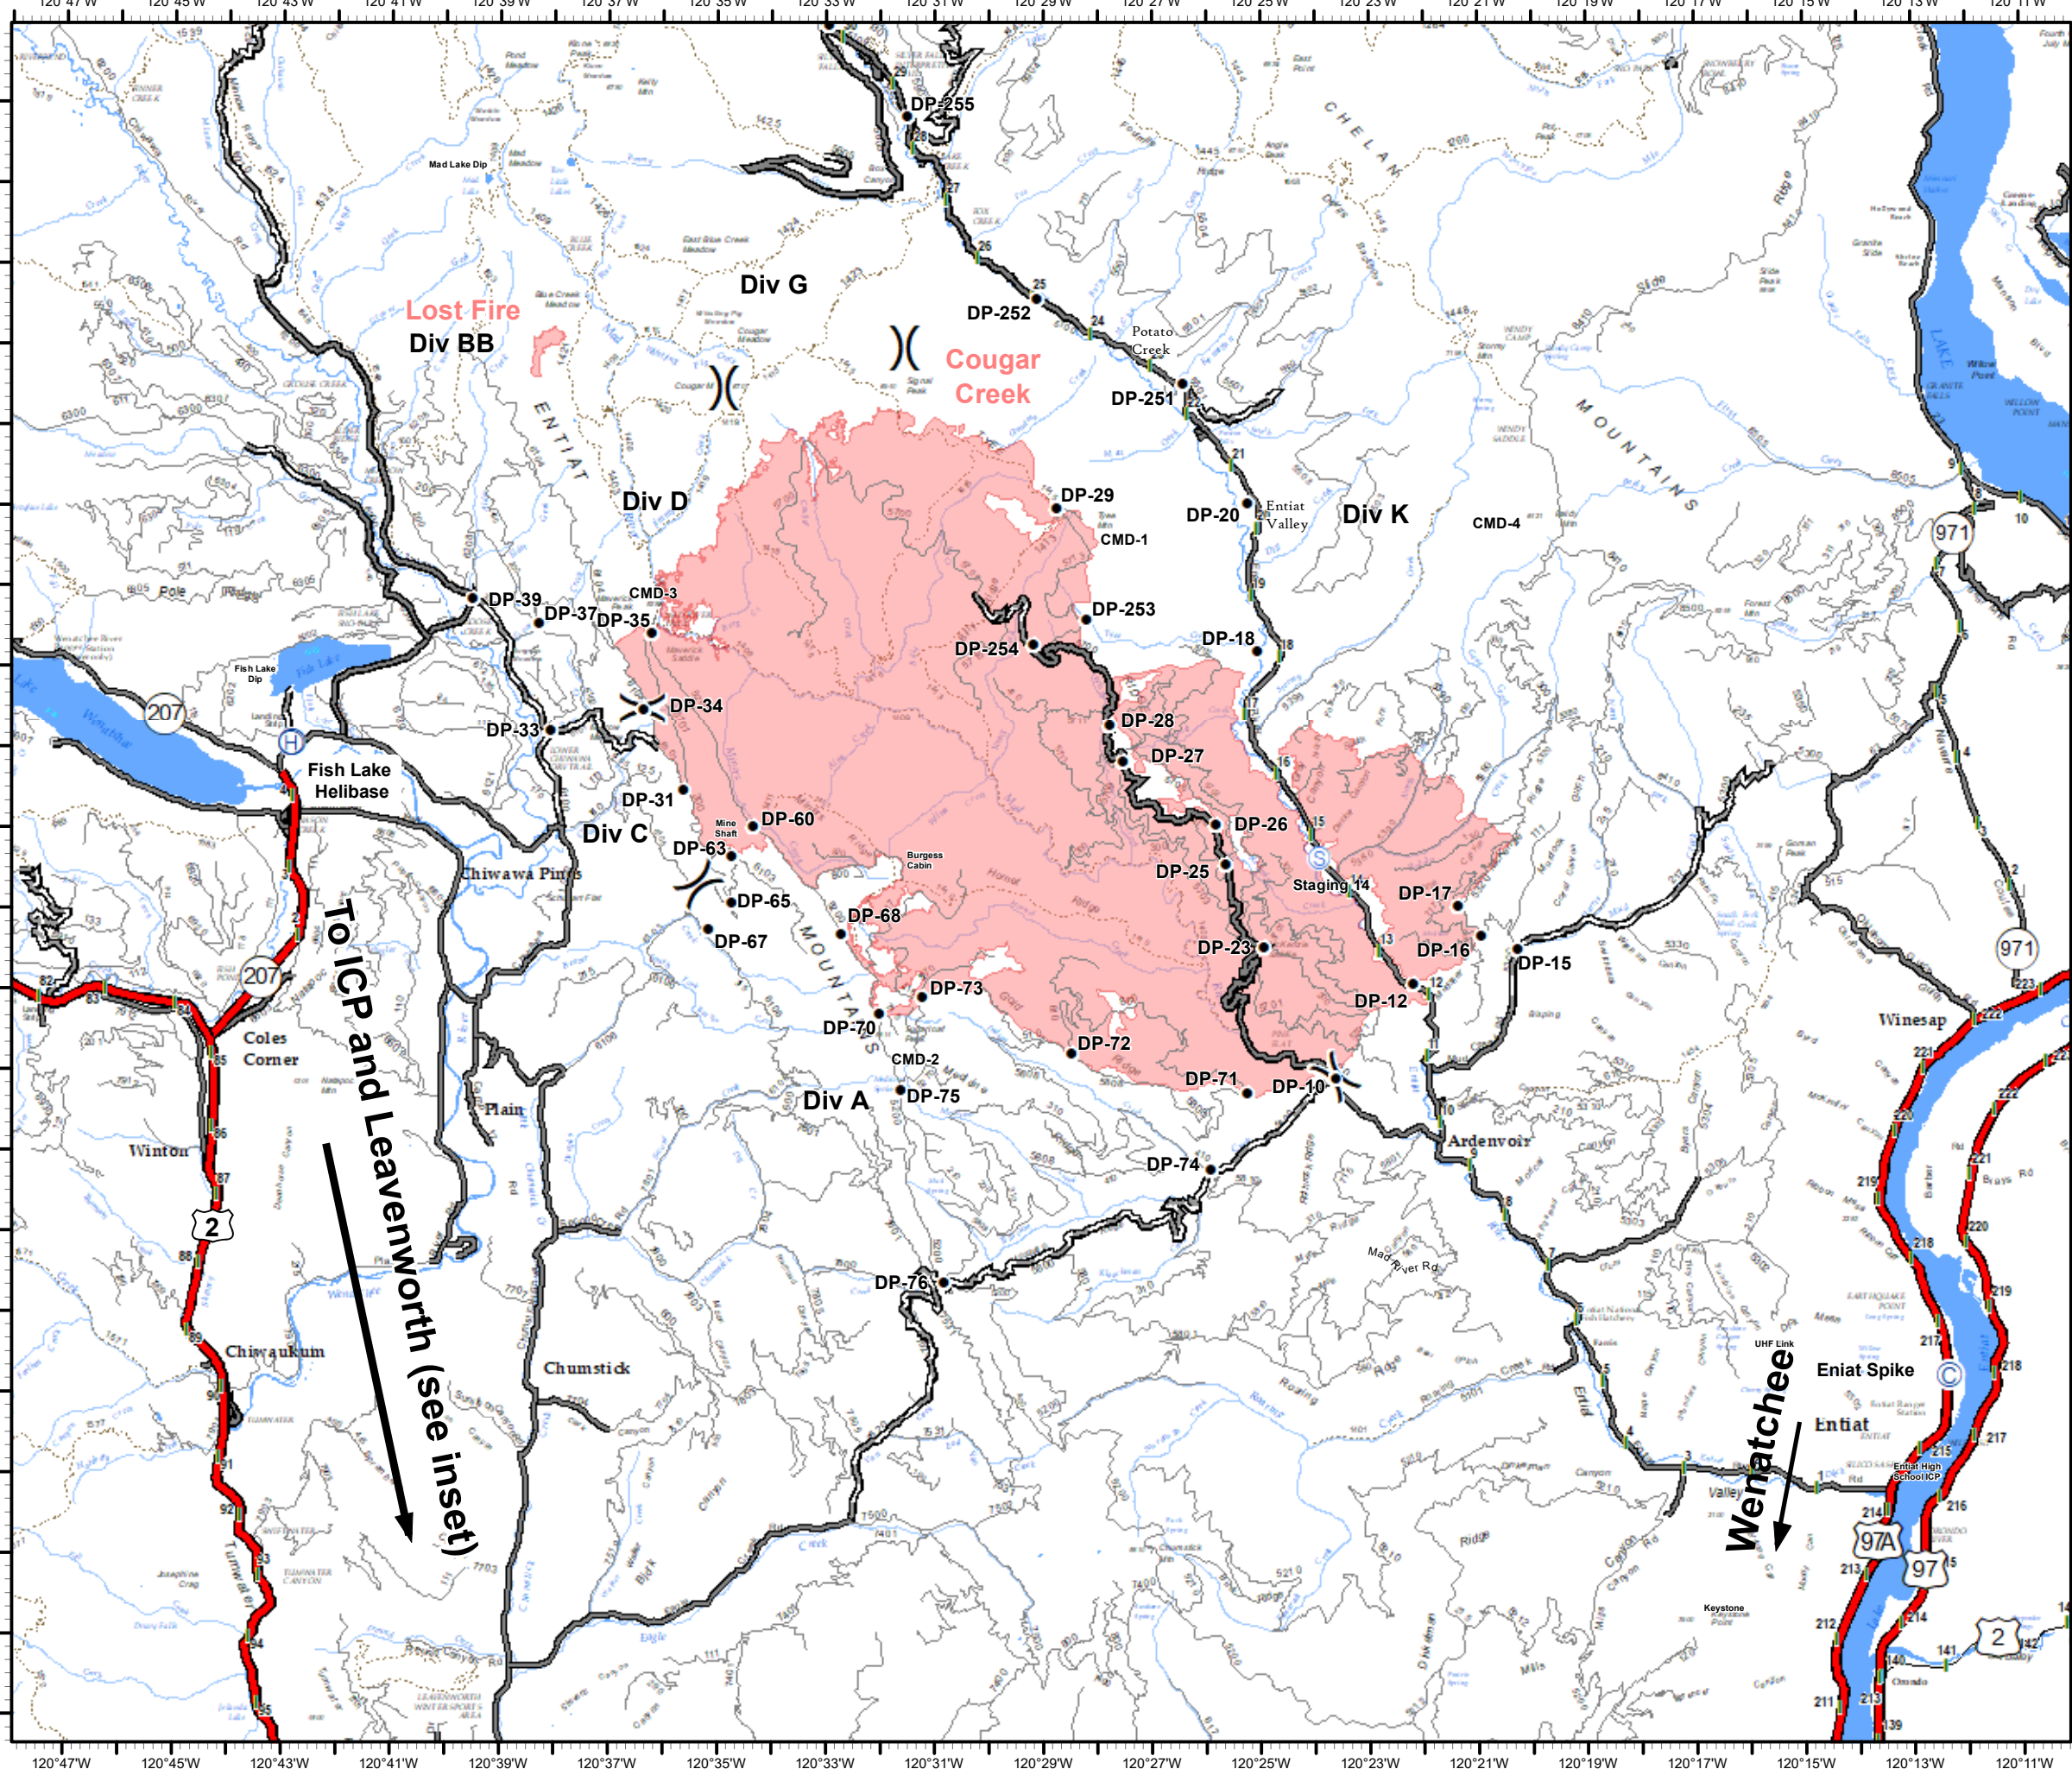

Cougar Creek Fire

WA-OWF-000419

Transportation

9/3/2018

Map Created 9/3/18 0715

- Drop Point
- Ⓜ Helibase
- Ⓢ Camp
- Ⓜ Incident Command Post
- ♂ Spot Fire
- Ⓢ Staging Area
- ⌘ Division Break
- Milepost Markers
- ▬ Highway
- ▬ Paved Road
- ▬ Gravel Road
- ▬ Unimproved Road
- ▬ Fire Perimeter
- ⋯ Trail

Label	Latitude	Longitude
DP-10	47° 44.909'	-120° 23.646'
DP-15	47° 46.501'	-120° 20.315'
DP-16	47° 46.669'	-120° 20.984'
DP-17	47° 47.043'	-120° 21.394'
DP-18	47° 50.203'	-120° 25.094'
DP-20	47° 52.029'	-120° 25.263'
DP-23	47° 46.537'	-120° 24.976'
DP-29	47° 51.973'	-120° 28.782'
DP-31	47° 48.489'	-120° 35.636'
DP-33	47° 49.219'	-120° 38.067'
DP-34	47° 49.499'	-120° 36.361'
DP-35	47° 50.435'	-120° 36.263'
DP-37	47° 50.548'	-120° 38.307'
DP-39	47° 50.869'	-120° 39.507'
DP-60	47° 48.027'	-120° 34.365'
DP-63	47° 47.651'	-120° 34.742'
DP-65	47° 47.076'	-120° 34.745'
DP-67	47° 46.753'	-120° 35.188'
DP-68	47° 46.697'	-120° 32.727'
DP-70	47° 45.708'	-120° 32.037'
DP-71	47° 44.723'	-120° 25.262'
DP-72	47° 45.223'	-120° 28.492'
DP-73	47° 45.912'	-120° 31.257'
DP-74	47° 43.768'	-120° 25.941'
DP-75	47° 44.763'	-120° 31.635'
DP-76	47° 42.376'	-120° 30.852'
DP-251	47° 53.529'	-120° 26.462'
DP-252	47° 54.563'	-120° 29.141'
DP-253	47° 50.600'	-120° 28.223'
DP-254	47° 50.294'	-120° 29.214'
DP-255	47° 56.834'	-120° 31.513'
DP-256	47° 57.947'	-120° 32.975'
DP-270	47° 59.765'	-120° 29.127'
DP-273	47° 58.722'	-120° 24.910'
CMD-1	47° 51.850'	-120° 28.297'
CMD-2	47° 45.426'	-120° 31.674'
CMD-3	47° 53.473'	-120° 34.842'
CMD-4	47° 51.465'	-120° 20.182'
Fish Lake Helibase	47° 49.061'	-120° 42.827'
Entiat Spike Camp	47° 41.230'	-120° 12.387'
Leavenworth ICP	47° 33.478'	-120° 40.143'
Mine Shaft	47° 48.077'	-120° 34.397'
Staging 14	47° 47.629'	-120° 23.938'
Sugarloaf Fire Tower	47° 45.467'	-120° 31.691'
Tyee Fire Tower	47° 51.814'	-120° 28.341'

ICP Location:
 Leavenworth Fish Hatchery
 12790 Fish Hatchery Rd
 Leavenworth, WA 98826

To ICP and Leavenworth (see inset)

Wenatchee