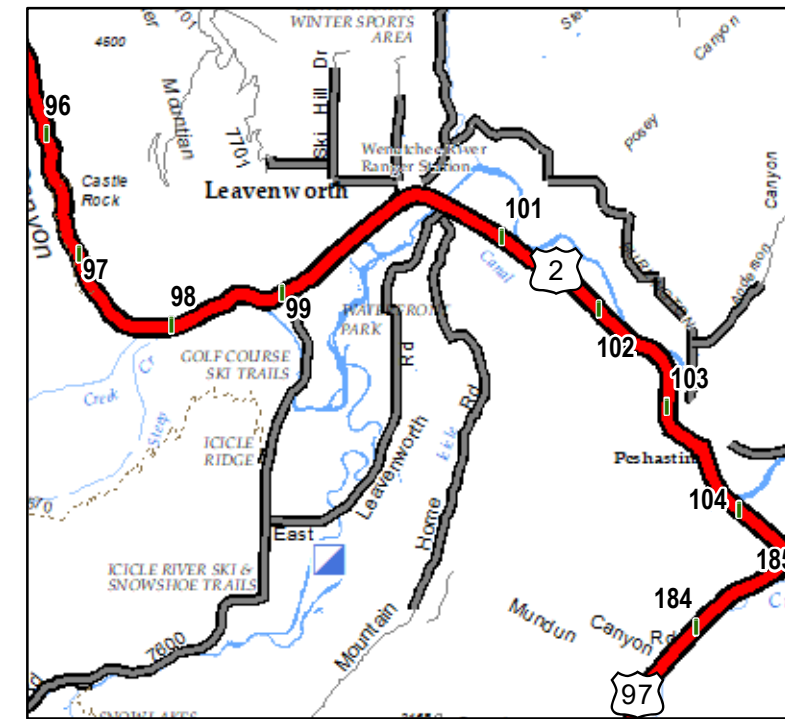

Cougar Creek Fire

WA-OWF-000419

Transportation

9/3/2018

Map Created 9/3/18 0715

- Drop Point
- Ⓜ Helibase
- Ⓢ Camp
- Ⓜ Incident Command Post
- ♂ Spot Fire
- Ⓢ Staging Area
- ⌘ Division Break
- Milepost Markers
- ▬ Highway
- ▬ Paved Road
- ▬ Gravel Road
- ▬ Unimproved Road
- ▬ Fire Perimeter
- ⋯ Trail

Label	Latitude	Longitude
DP-10	47° 44.909'	-120° 23.646'
DP-15	47° 46.501'	-120° 20.315'
DP-16	47° 46.669'	-120° 20.984'
DP-17	47° 47.043'	-120° 21.394'
DP-18	47° 50.203'	-120° 25.094'
DP-20	47° 52.029'	-120° 25.263'
DP-23	47° 46.537'	-120° 24.976'
DP-29	47° 51.973'	-120° 28.782'
DP-31	47° 48.489'	-120° 35.636'
DP-33	47° 49.219'	-120° 38.067'
DP-34	47° 49.499'	-120° 36.361'
DP-35	47° 50.435'	-120° 36.263'
DP-37	47° 50.548'	-120° 38.307'
DP-39	47° 50.869'	-120° 39.507'
DP-60	47° 48.027'	-120° 34.365'
DP-63	47° 47.651'	-120° 34.742'
DP-65	47° 47.076'	-120° 34.745'
DP-67	47° 46.753'	-120° 35.188'
DP-68	47° 46.697'	-120° 32.727'
DP-70	47° 45.708'	-120° 32.037'
DP-71	47° 44.723'	-120° 25.262'
DP-72	47° 45.223'	-120° 28.492'
DP-73	47° 45.912'	-120° 31.257'
DP-74	47° 43.768'	-120° 25.941'
DP-75	47° 44.763'	-120° 31.635'
DP-76	47° 42.376'	-120° 30.852'
DP-251	47° 53.529'	-120° 26.462'
DP-252	47° 54.563'	-120° 29.141'
DP-253	47° 50.600'	-120° 28.223'
DP-254	47° 50.294'	-120° 29.214'
DP-255	47° 56.834'	-120° 31.513'
DP-256	47° 57.947'	-120° 32.975'
DP-270	47° 59.765'	-120° 29.127'
DP-273	47° 58.722'	-120° 24.910'
CMD-1	47° 51.850'	-120° 28.297'
CMD-2	47° 45.426'	-120° 31.674'
CMD-3	47° 53.473'	-120° 34.842'
CMD-4	47° 51.465'	-120° 20.182'
Fish Lake Helibase	47° 49.061'	-120° 42.827'
Entiat Spike Camp	47° 41.230'	-120° 12.387'
Leavenworth ICP	47° 33.478'	-120° 40.143'
Mine Shaft	47° 48.077'	-120° 34.397'
Staging 14	47° 47.629'	-120° 23.938'
Sugarloaf Fire Tower	47° 45.467'	-120° 31.691'
Tyee Fire Tower	47° 51.814'	-120° 28.341'

ICP Location:
 Leavenworth Fish Hatchery
 12790 Fish Hatchery Rd
 Leavenworth, WA 98826

To ICP and Leavenworth (see inset)

Wenatchee