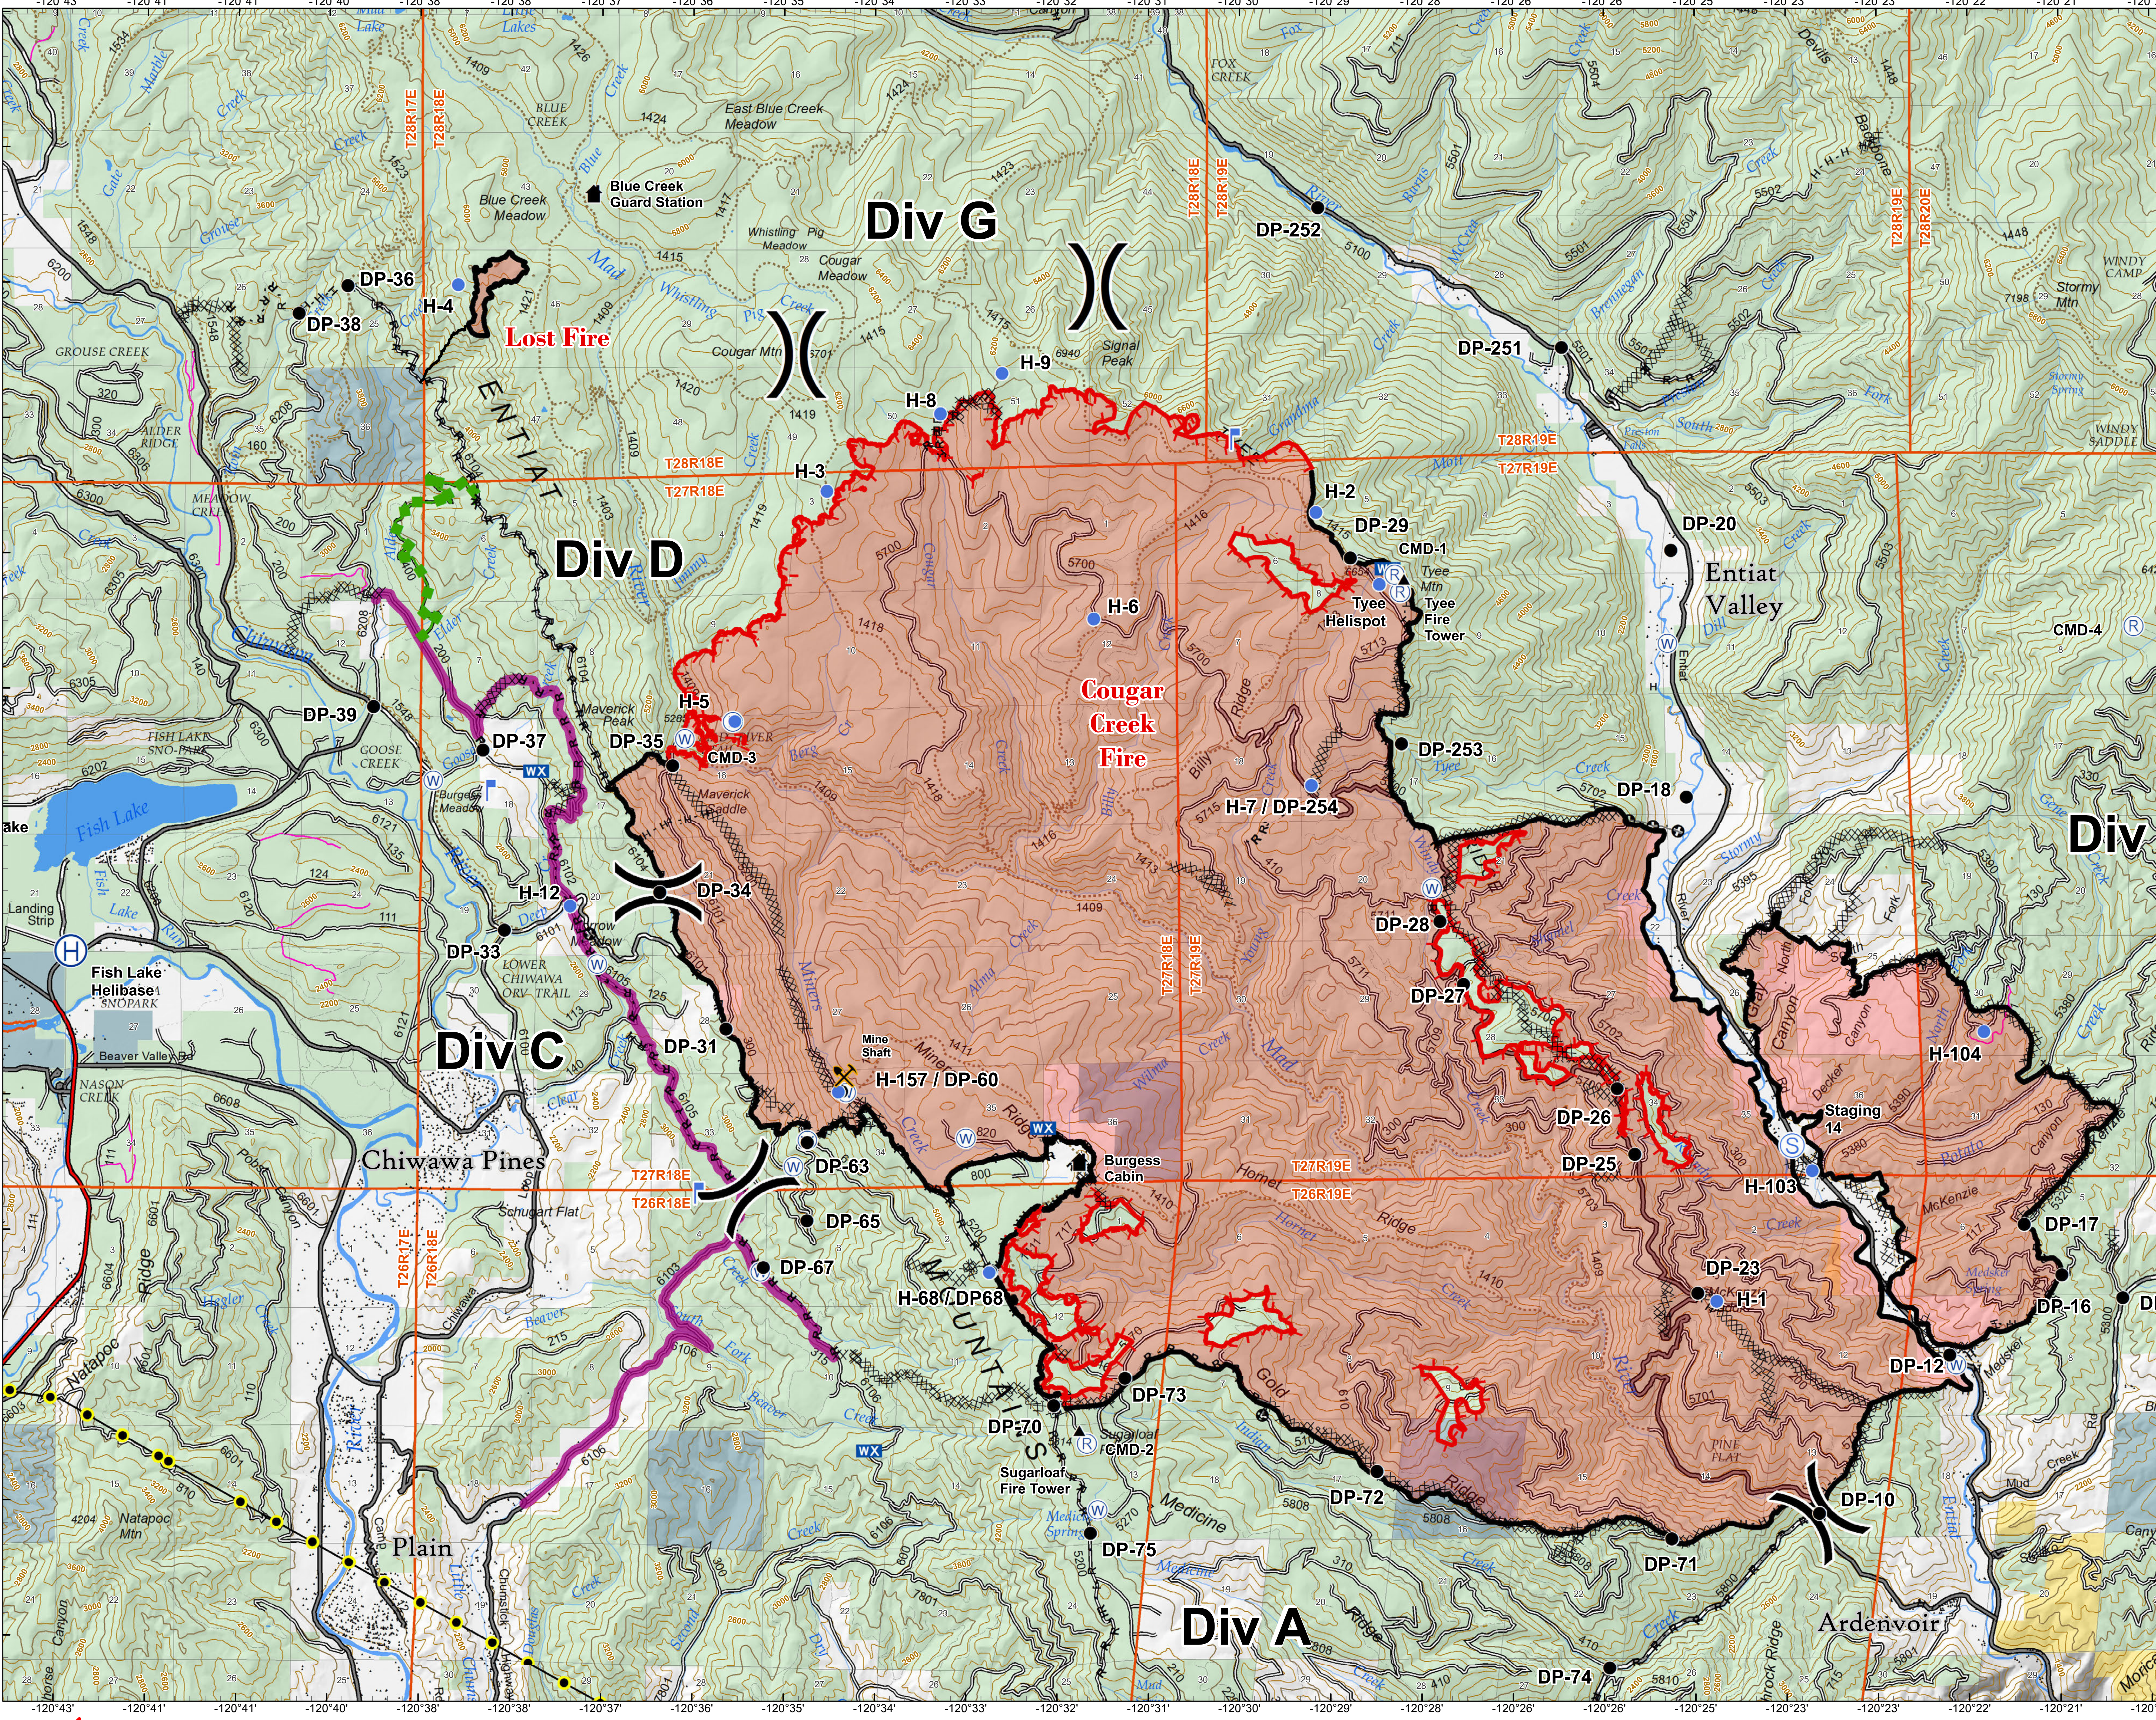

- P_Line_To_Lost_Fire
- Community Protection Line
- Division Break
- Drop Point
- Helibase
- Helispot
- Spot Fire
- Staging Area
- Camp
- Repeater
- Water Source
- Hazard
- Mobile Weather Unit
- Cabin
- Completed Hand Line
- Road as Completed Line
- Completed Dozer Line
- Completed Line
- Uncontrolled Fire Edge
- Escape Route
- Fire Scar
- High Voltage Powerline
- Structures
- Highway
- Paved Road
- Gravel Road
- Dirt Road
- Closed Road
- "Unauthorized" Roads
- Trail
- Decommissioned Roads
- BLM
- State/Local
- Forest Service
- Private

Wind Direction
 Friday Weather
 RH 28%
 Temp 67 Deg
 Winds SSW @ 10 G18 mph

Cougar Creek
 WA-OWF-000419

Cougar Creek: 42,412 Acres
 Lost Fire: 80 Acres