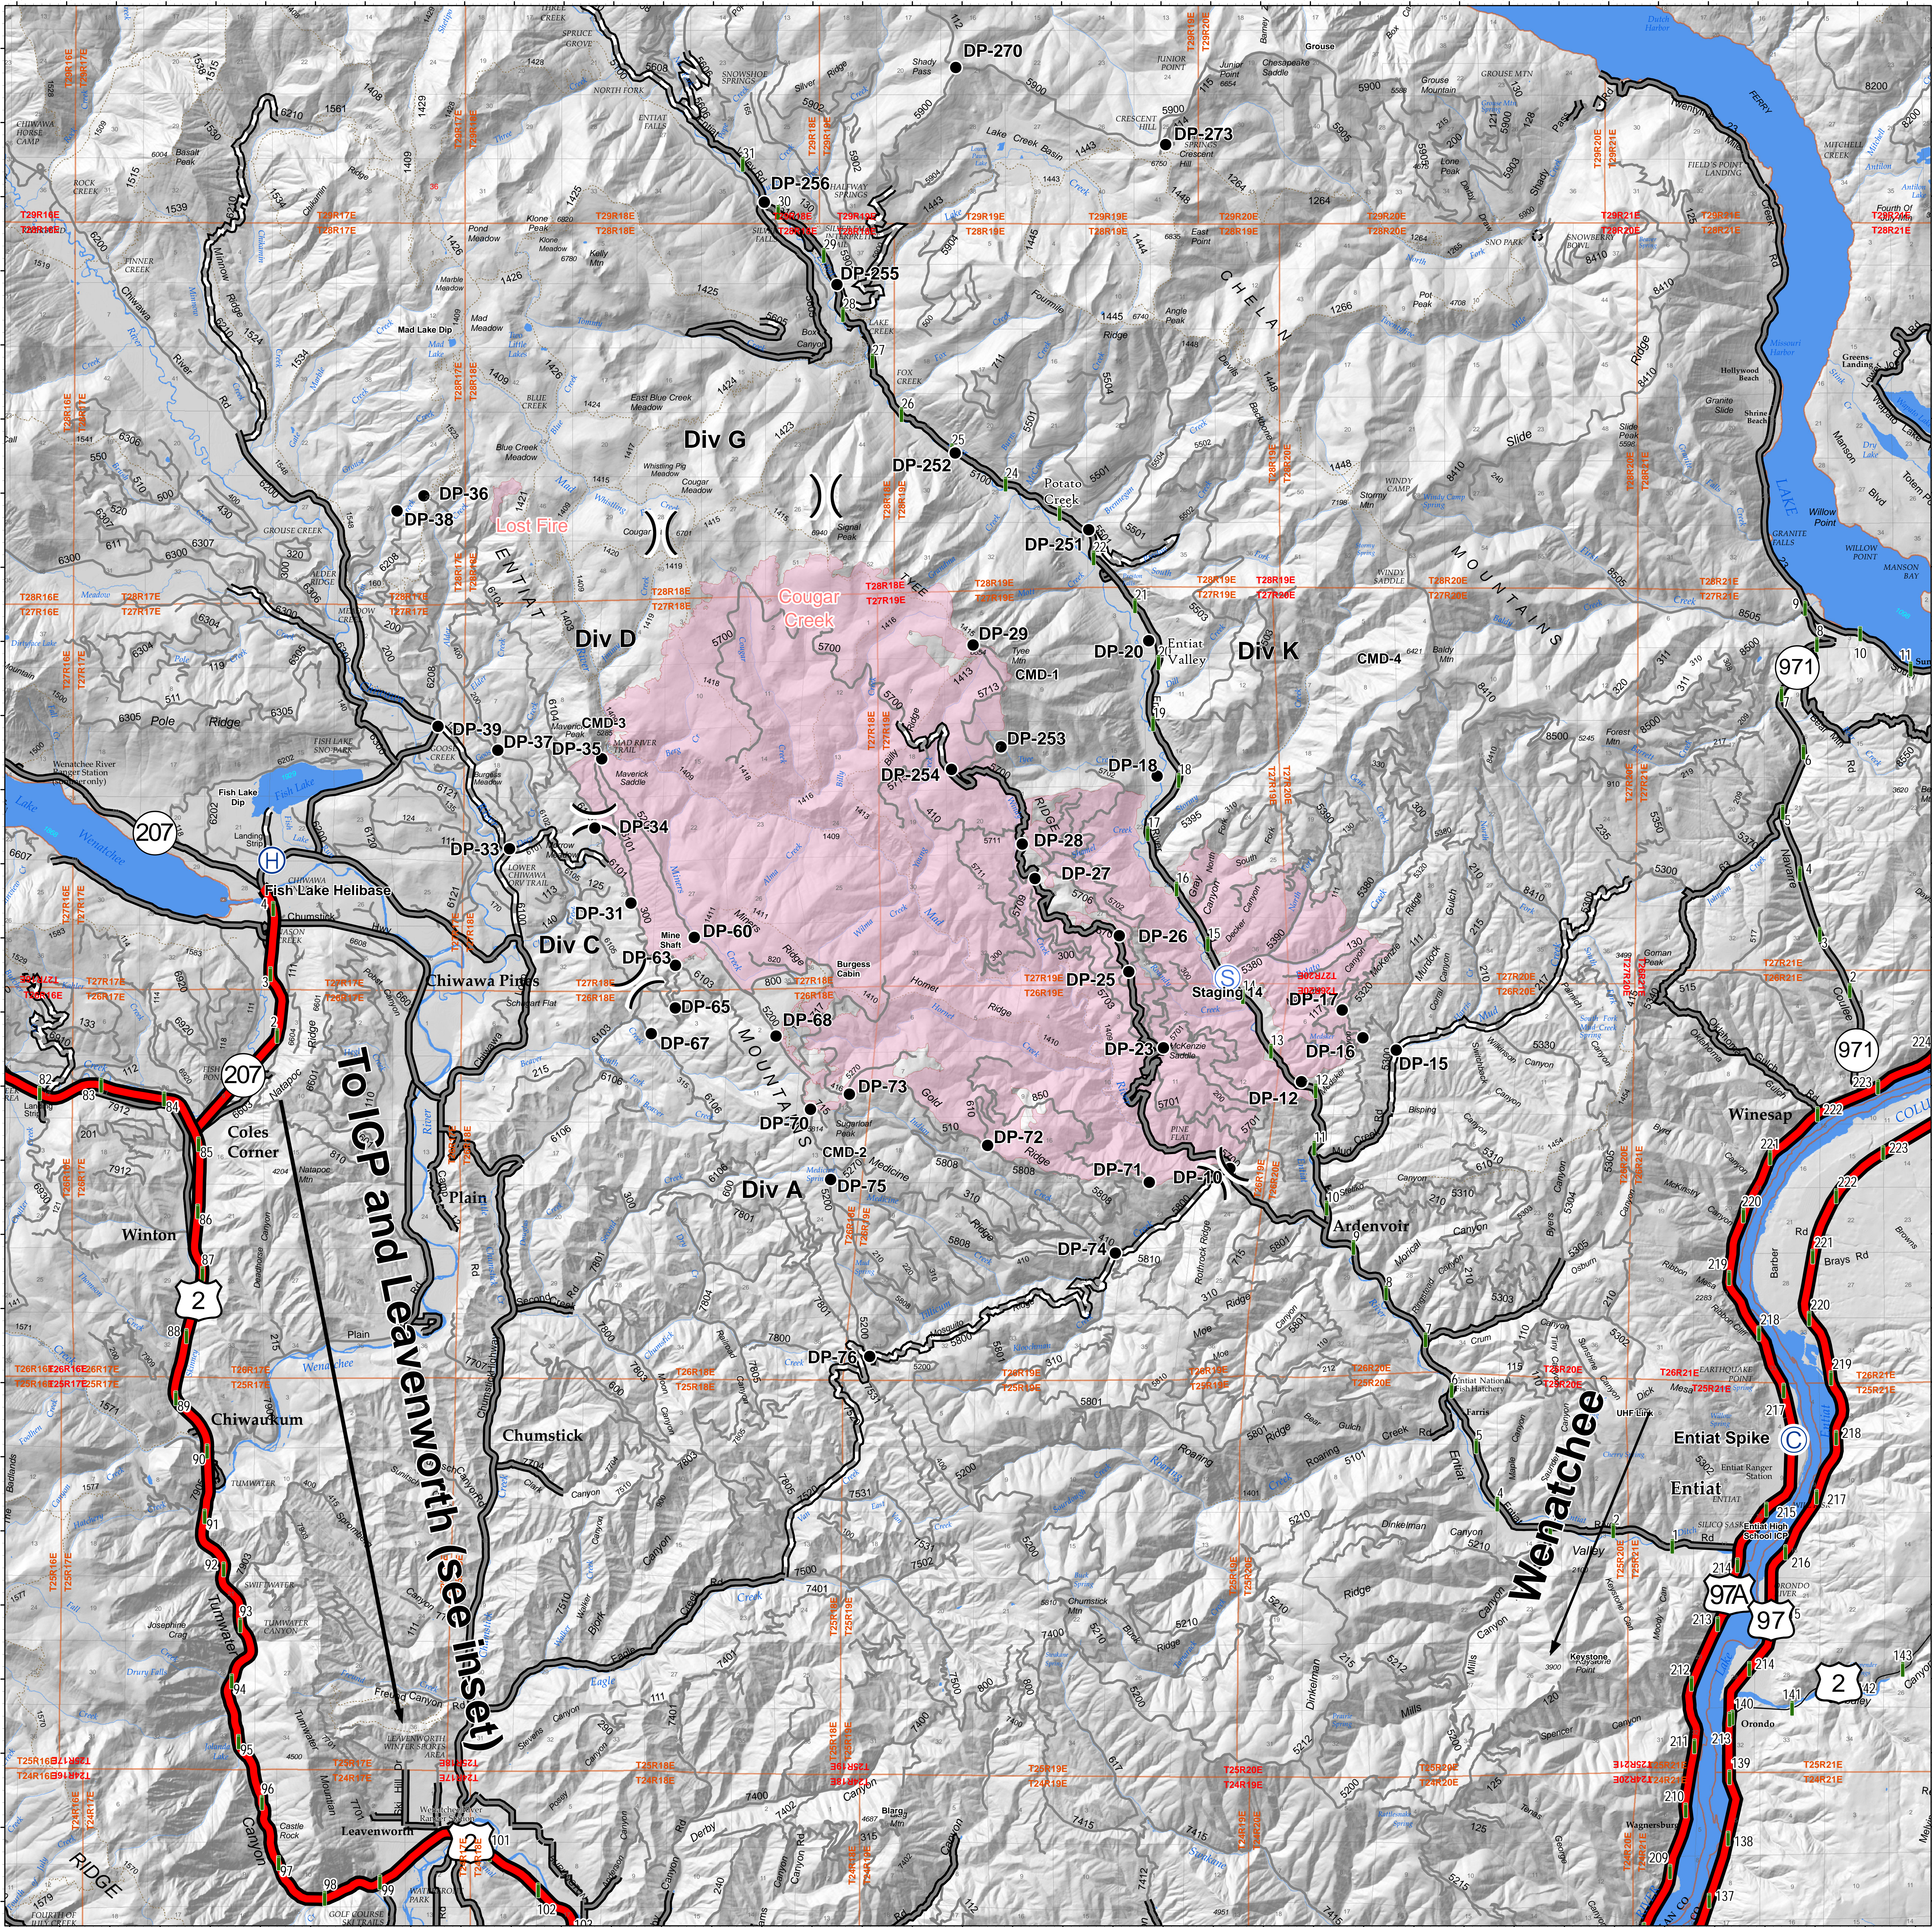

# Cougar Creek Fire

WA-OWF-000419

Transportation

9/8/2018

Map Created 9/7/18 2015

- Drop Point
- Ⓜ Helibase
- Ⓒ Camp
- ▣ Incident Command Post
- ♂ Spot Fire
- Ⓢ Staging Area
- ⎵ Division Break
- | Milepost Markers
- ▬ Highway
- ▬ Paved Road
- ▬ Gravel Road
- ▬ Unimproved Road
- ▭ Wildfire Daily Fire Perimeter
- ⋯ Trail

Label	Latitude	Longitude
DP-10	47° 44.909'	-120° 23.646'
DP-15	47° 46.501'	-120° 20.315'
DP-16	47° 46.669'	-120° 20.984'
DP-17	47° 47.043'	-120° 21.394'
DP-18	47° 50.203'	-120° 25.094'
DP-20	47° 52.029'	-120° 25.263'
DP-23	47° 46.537'	-120° 24.976'
DP-29	47° 51.973'	-120° 28.782'
DP-31	47° 48.489'	-120° 35.636'
DP-33	47° 49.219'	-120° 38.067'
DP-34	47° 49.499'	-120° 36.361'
DP-35	47° 50.435'	-120° 36.263'
DP-36	47° 53.979'	-120° 39.801'
DP-37	47° 50.548'	-120° 38.307'
DP-38	47° 53.789'	-120° 40.358'
DP-39	47° 50.869'	-120° 39.507'
DP-60	47° 48.027'	-120° 34.365'
DP-63	47° 47.651'	-120° 34.742'
DP-65	47° 47.076'	-120° 34.745'
DP-67	47° 46.753'	-120° 35.188'
DP-68	47° 46.697'	-120° 32.727'
DP-70	47° 45.708'	-120° 32.037'
DP-71	47° 44.723'	-120° 25.262'
DP-72	47° 45.223'	-120° 28.492'
DP-73	47° 45.912'	-120° 31.257'
DP-74	47° 43.768'	-120° 25.941'
DP-75	47° 44.763'	-120° 31.635'
DP-76	47° 42.376'	-120° 30.852'
DP-251	47° 53.529'	-120° 26.462'
DP-252	47° 54.563'	-120° 29.141'
DP-253	47° 50.600'	-120° 28.223'
DP-254	47° 50.294'	-120° 29.214'
DP-255	47° 56.834'	-120° 31.513'
DP-256	47° 57.947'	-120° 32.975'
DP-270	47° 59.765'	-120° 29.127'
DP-273	47° 58.722'	-120° 24.910'
CMD-1	47° 51.850'	-120° 28.297'
CMD-2	47° 45.426'	-120° 31.674'
CMD-3	47° 53.473'	-120° 34.842'
CMD-4	47° 51.465'	-120° 20.182'
Fish Lake Helibase	47° 49.061'	-120° 42.827'
Entiat Spike Camp	47° 41.230'	-120° 12.387'
Leavenworth ICP	47° 33.478'	-120° 40.143'
Mine Shaft	47° 48.077'	-120° 34.397'
Staging 14	47° 47.629'	-120° 23.938'
Sugarloaf Fire Tower	47° 45.467'	-120° 31.691'
Tyee Fire Tower	47° 51.814'	-120° 28.341'