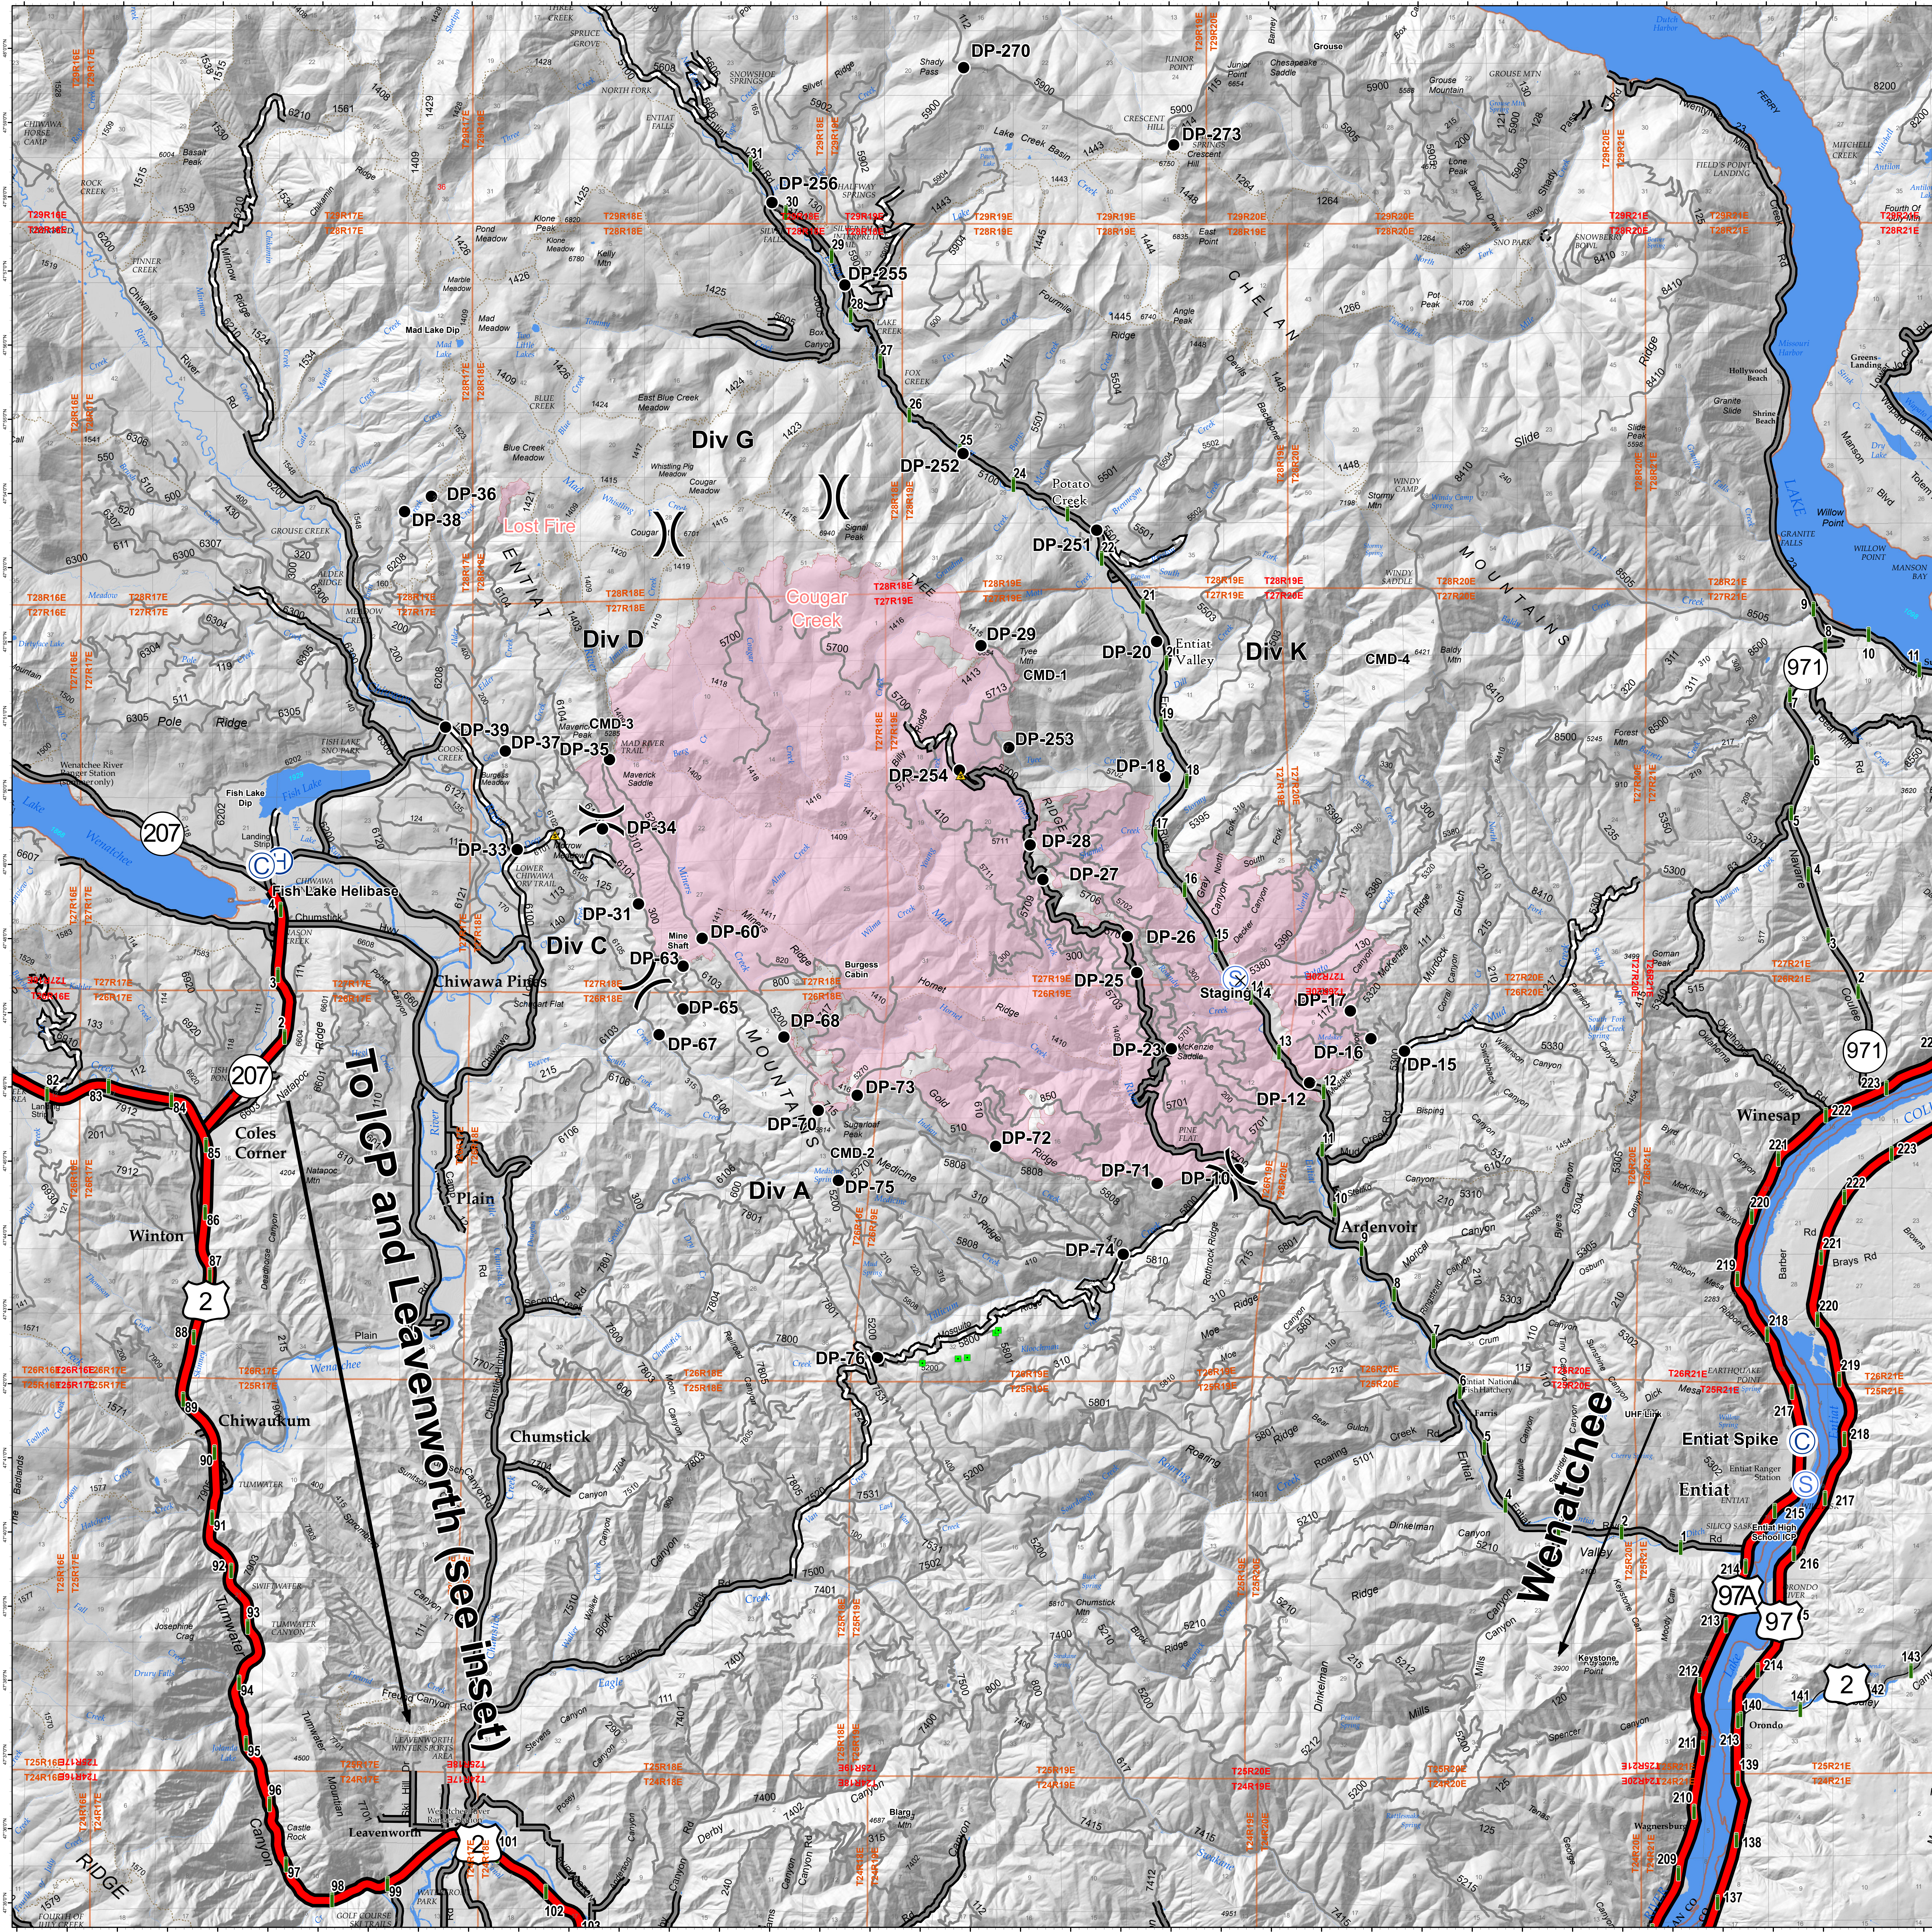

Cougar Creek Fire

WA-OWF-000419

Transportation

9/9/2018

Map Created 9/8/18 2115

- Drop Point
- Ⓜ Helibase
- Ⓒ Camp
- Ⓜ Incident Command Post
- ♂ Spot Fire
- Ⓢ Staging Area
- ⎓ Division Break
- 📏 Milepost Markers
- 🛣 Highway
- 🛤 Paved Road
- 🛤 Gravel Road
- 🛤 Unimproved Road
- 🟡 Wildfire Daily Fire Perimeter
- 👤 Trail

Label	Latitude	Longitude
DP-10	47° 44.909'	-120° 23.646'
DP-15	47° 46.501'	-120° 20.315'
DP-16	47° 46.669'	-120° 20.984'
DP-17	47° 47.043'	-120° 21.394'
DP-18	47° 50.203'	-120° 25.094'
DP-20	47° 52.029'	-120° 25.263'
DP-23	47° 46.537'	-120° 24.976'
DP-29	47° 51.973'	-120° 28.782'
DP-31	47° 48.489'	-120° 35.636'
DP-33	47° 49.219'	-120° 38.067'
DP-34	47° 49.499'	-120° 36.361'
DP-35	47° 50.435'	-120° 36.263'
DP-36	47° 53.979'	-120° 39.801'
DP-37	47° 50.548'	-120° 38.307'
DP-38	47° 53.789'	-120° 40.358'
DP-39	47° 50.869'	-120° 39.507'
DP-60	47° 48.027'	-120° 34.365'
DP-63	47° 47.651'	-120° 34.742'
DP-65	47° 47.076'	-120° 34.745'
DP-67	47° 46.753'	-120° 35.188'
DP-68	47° 46.697'	-120° 32.727'
DP-70	47° 45.708'	-120° 32.037'
DP-71	47° 44.723'	-120° 25.262'
DP-72	47° 45.223'	-120° 28.492'
DP-73	47° 45.912'	-120° 31.257'
DP-74	47° 43.768'	-120° 25.941'
DP-75	47° 44.763'	-120° 31.635'
DP-76	47° 42.376'	-120° 30.852'
DP-251	47° 53.529'	-120° 26.462'
DP-252	47° 54.563'	-120° 29.141'
DP-253	47° 50.600'	-120° 28.223'
DP-254	47° 50.294'	-120° 29.214'
DP-255	47° 56.834'	-120° 31.513'
DP-256	47° 57.947'	-120° 32.975'
DP-270	47° 59.765'	-120° 29.127'
DP-273	47° 58.722'	-120° 24.910'
CMD-1	47° 51.850'	-120° 28.297'
CMD-2	47° 45.426'	-120° 31.674'
CMD-3	47° 53.473'	-120° 34.842'
CMD-4	47° 51.465'	-120° 20.182'
Fish Lake Helibase	47° 49.061'	-120° 42.827'
Entiat Spike Camp	47° 41.230'	-120° 12.387'
Leavenworth ICP	47° 33.478'	-120° 40.143'
Mine Shaft	47° 48.077'	-120° 34.397'
Staging 14	47° 47.629'	-120° 23.938'
Sugarloaf Fire Tower	47° 45.467'	-120° 31.691'
Tyee Fire Tower	47° 51.814'	-120° 28.341'