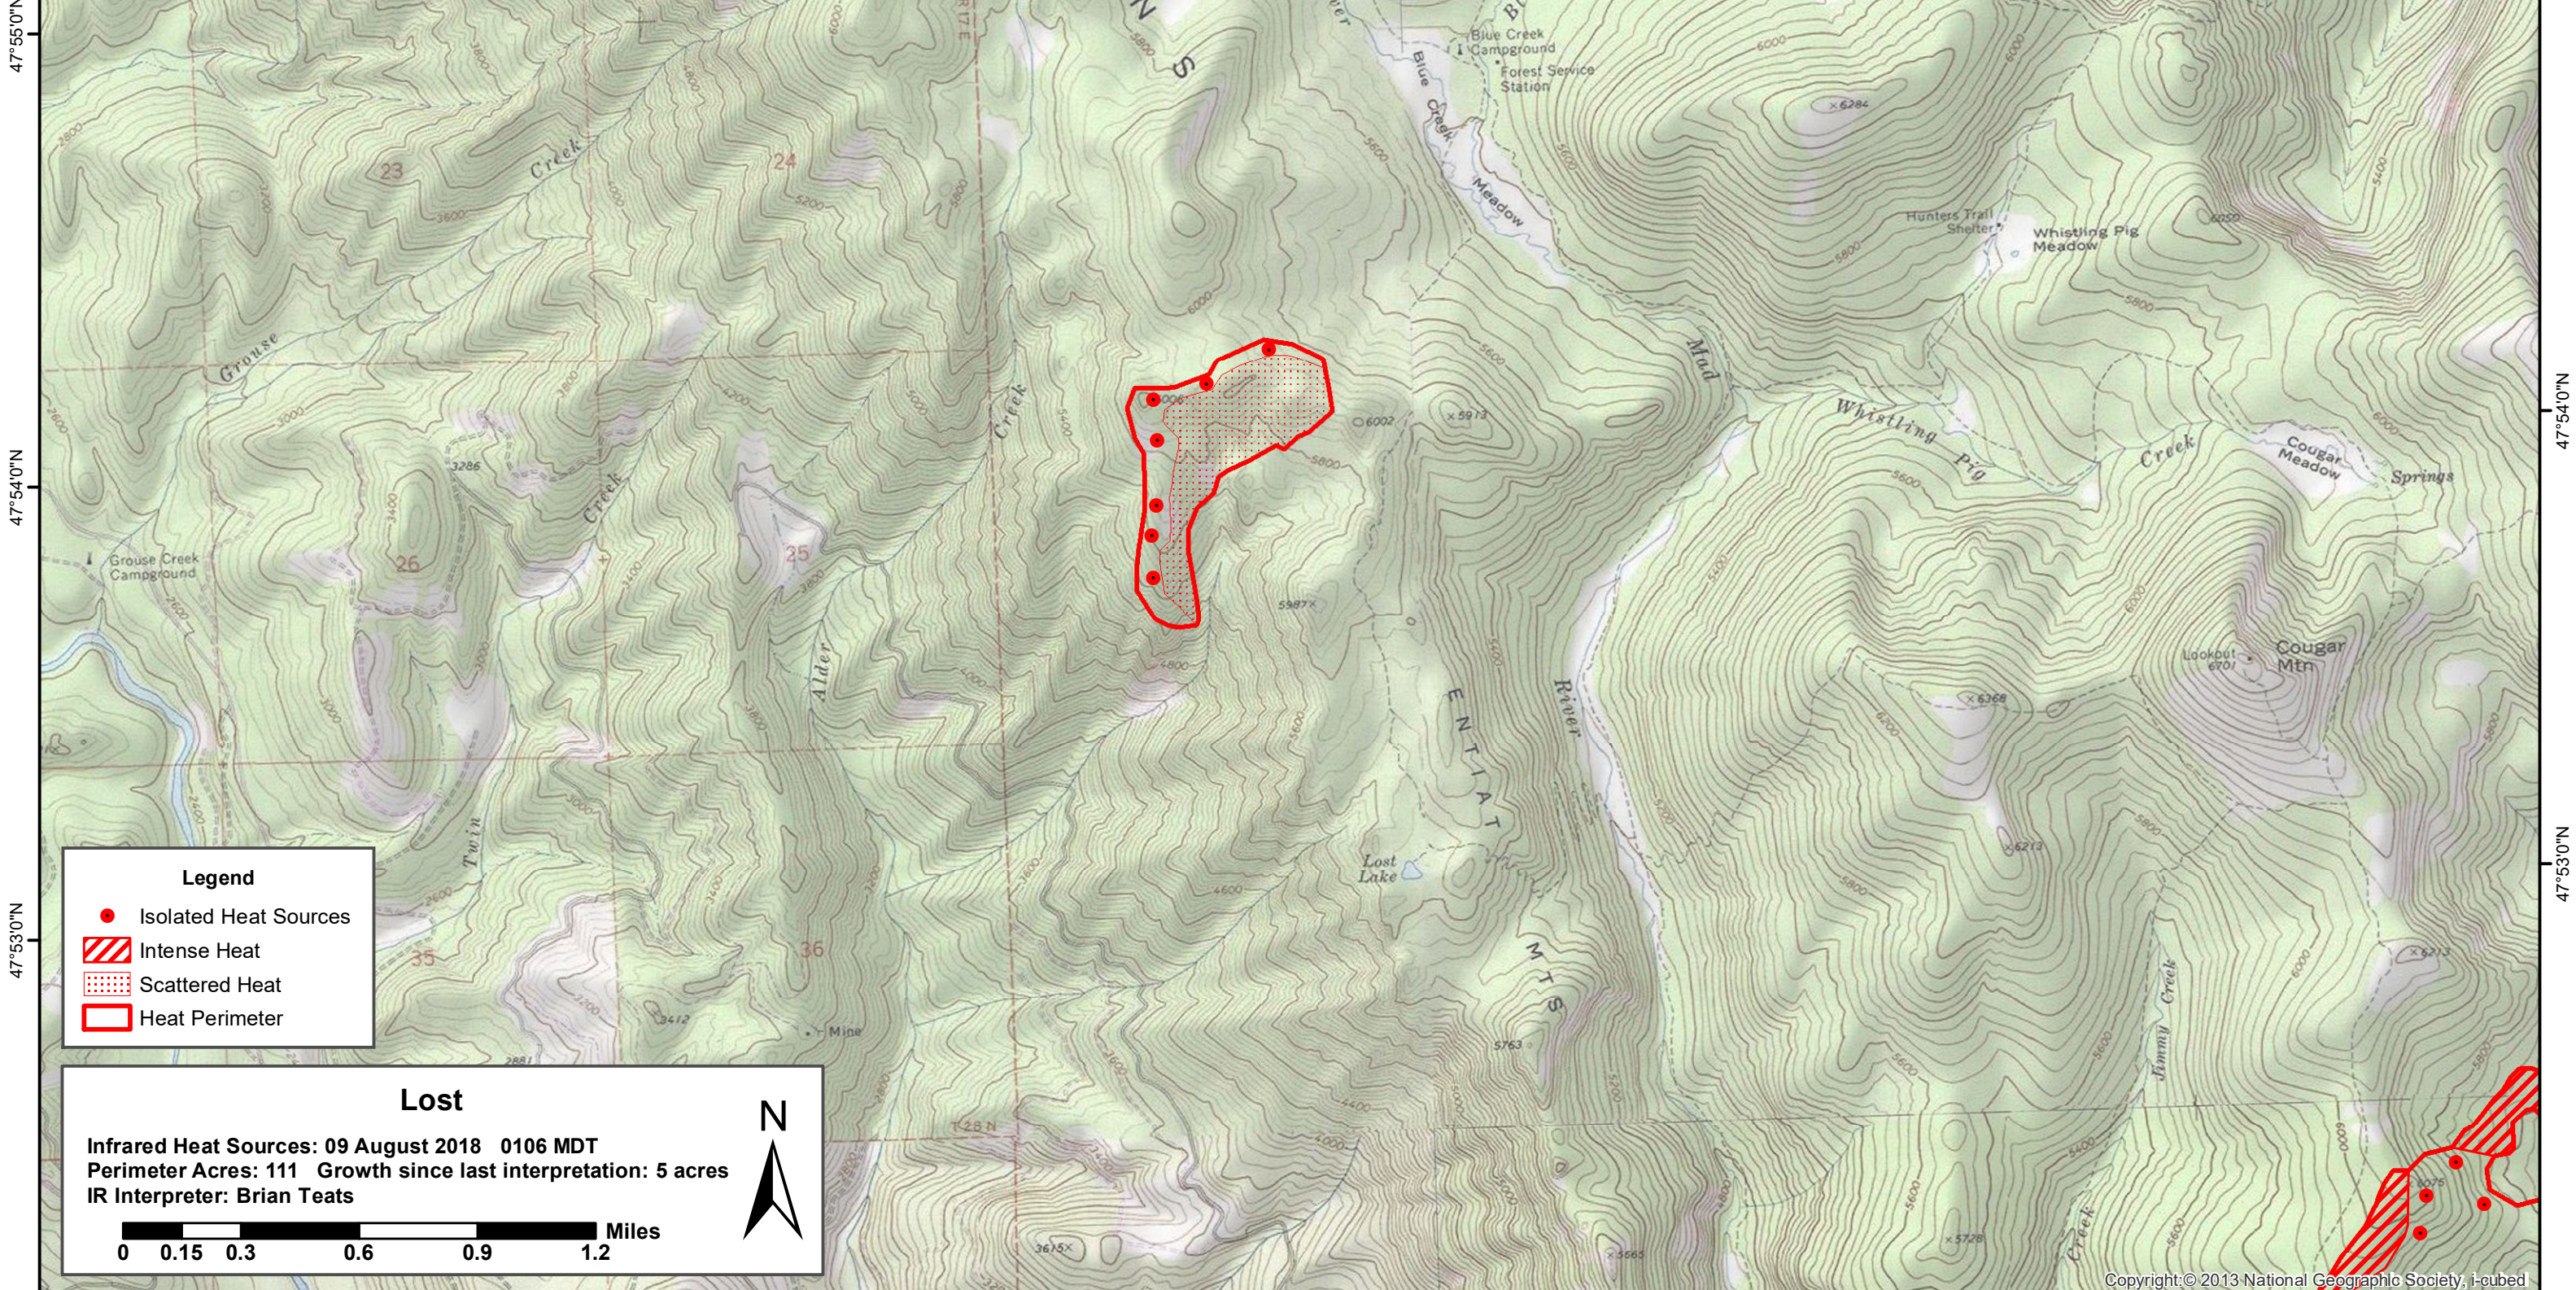

120°42'0"W 120°41'0"W 120°40'0"W 120°39'0"W 120°38'0"W 120°37'0"W 120°36'0"W 120°35'0"W 120°34'0"W

47°55'0"N 47°54'0"N 47°53'0"N

Legend

- Isolated Heat Sources
- ▨ Intense Heat
- ▤ Scattered Heat
- ▭ Heat Perimeter

Lost

Infrared Heat Sources: 09 August 2018 0106 MDT
Perimeter Acres: 111 Growth since last interpretation: 5 acres
IR Interpreter: Brian Teats

0 0.15 0.3 0.6 0.9 1.2 Miles

120°42'0"W 120°41'0"W 120°40'0"W 120°39'0"W 120°38'0"W 120°37'0"W 120°36'0"W 120°35'0"W 120°34'0"W