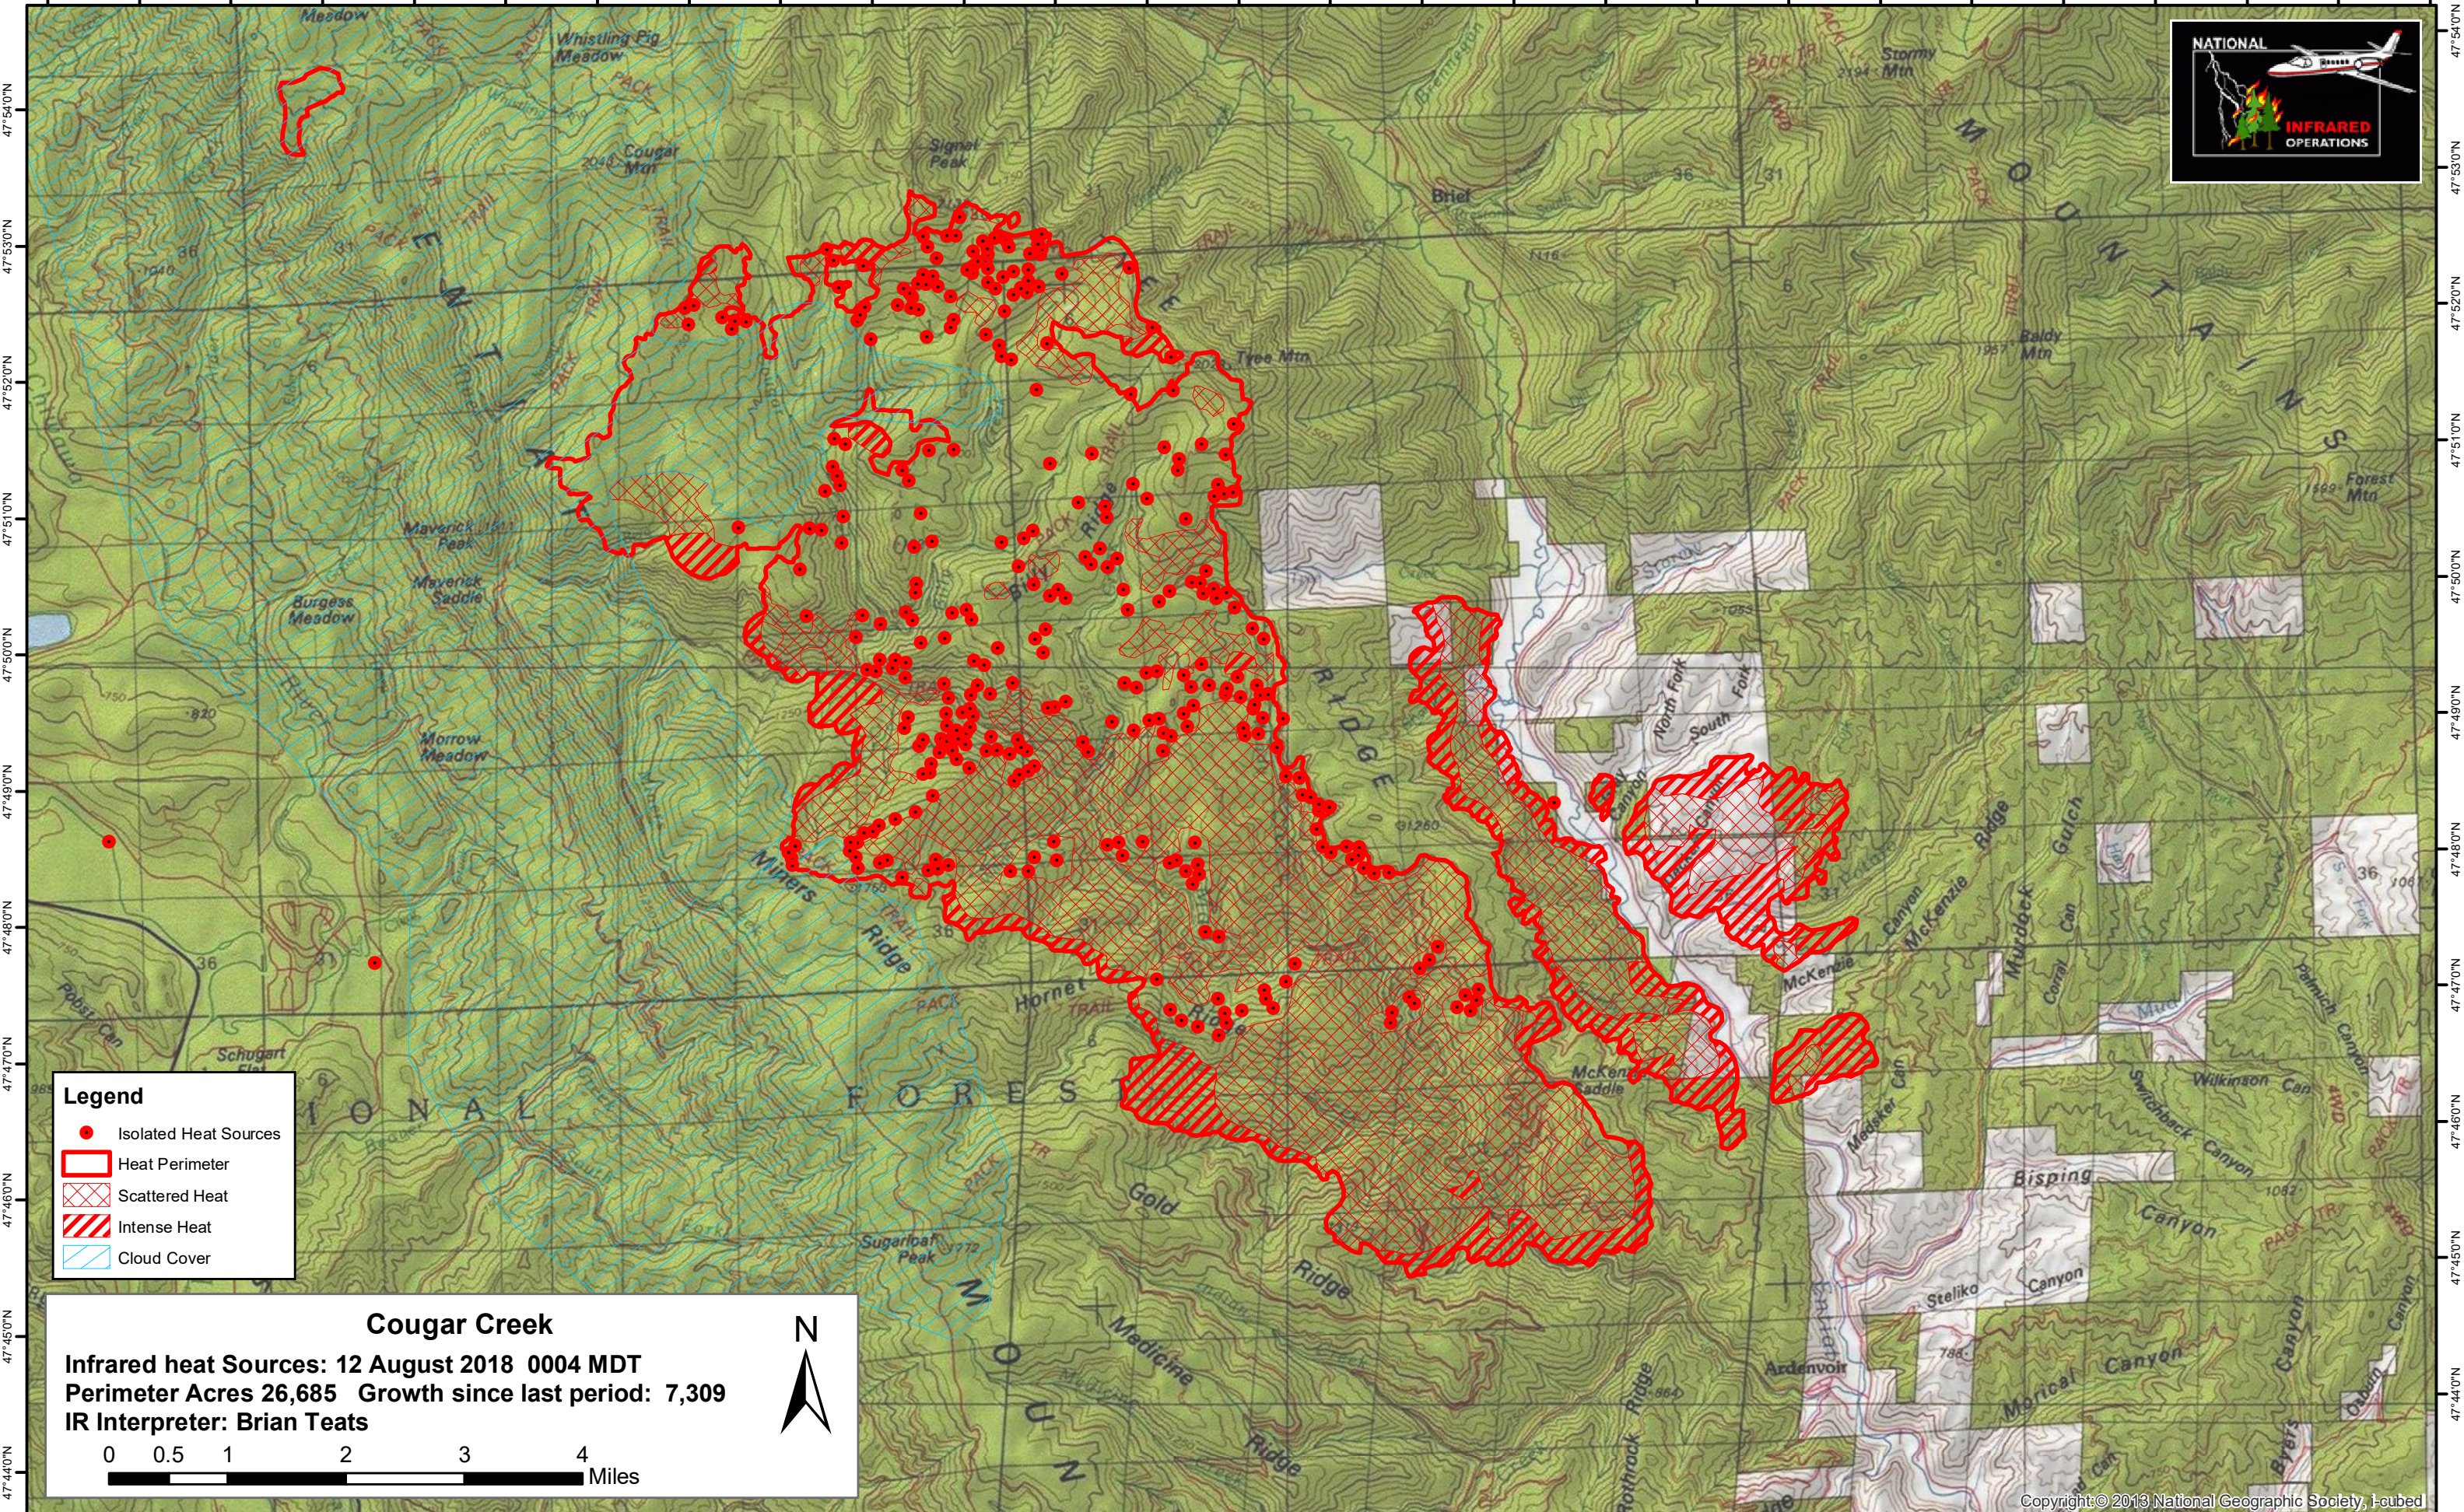

120°41'0"W 120°40'0"W 120°39'0"W 120°38'0"W 120°37'0"W 120°36'0"W 120°35'0"W 120°34'0"W 120°33'0"W 120°32'0"W 120°31'0"W 120°30'0"W 120°29'0"W 120°28'0"W 120°27'0"W 120°26'0"W 120°25'0"W 120°24'0"W 120°23'0"W 120°22'0"W 120°21'0"W 120°20'0"W 120°19'0"W 120°18'0"W 120°17'0"W 120°16'0"W 120°15'0"W

Legend

- Isolated Heat Sources
- ▭ Heat Perimeter
- ▨ Scattered Heat
- ▩ Intense Heat
- ▭ Cloud Cover

Cougar Creek

Infrared heat Sources: 12 August 2018 0004 MDT

Perimeter Acres 26,685 Growth since last period: 7,309

IR Interpreter: Brian Teats

120°41'0"W 120°40'0"W 120°39'0"W 120°38'0"W 120°37'0"W 120°36'0"W 120°35'0"W 120°34'0"W 120°33'0"W 120°32'0"W 120°31'0"W 120°30'0"W 120°29'0"W 120°28'0"W 120°27'0"W 120°26'0"W 120°25'0"W 120°24'0"W 120°23'0"W 120°22'0"W 120°21'0"W 120°20'0"W 120°19'0"W 120°18'0"W 120°17'0"W 120°16'0"W 120°15'0"W