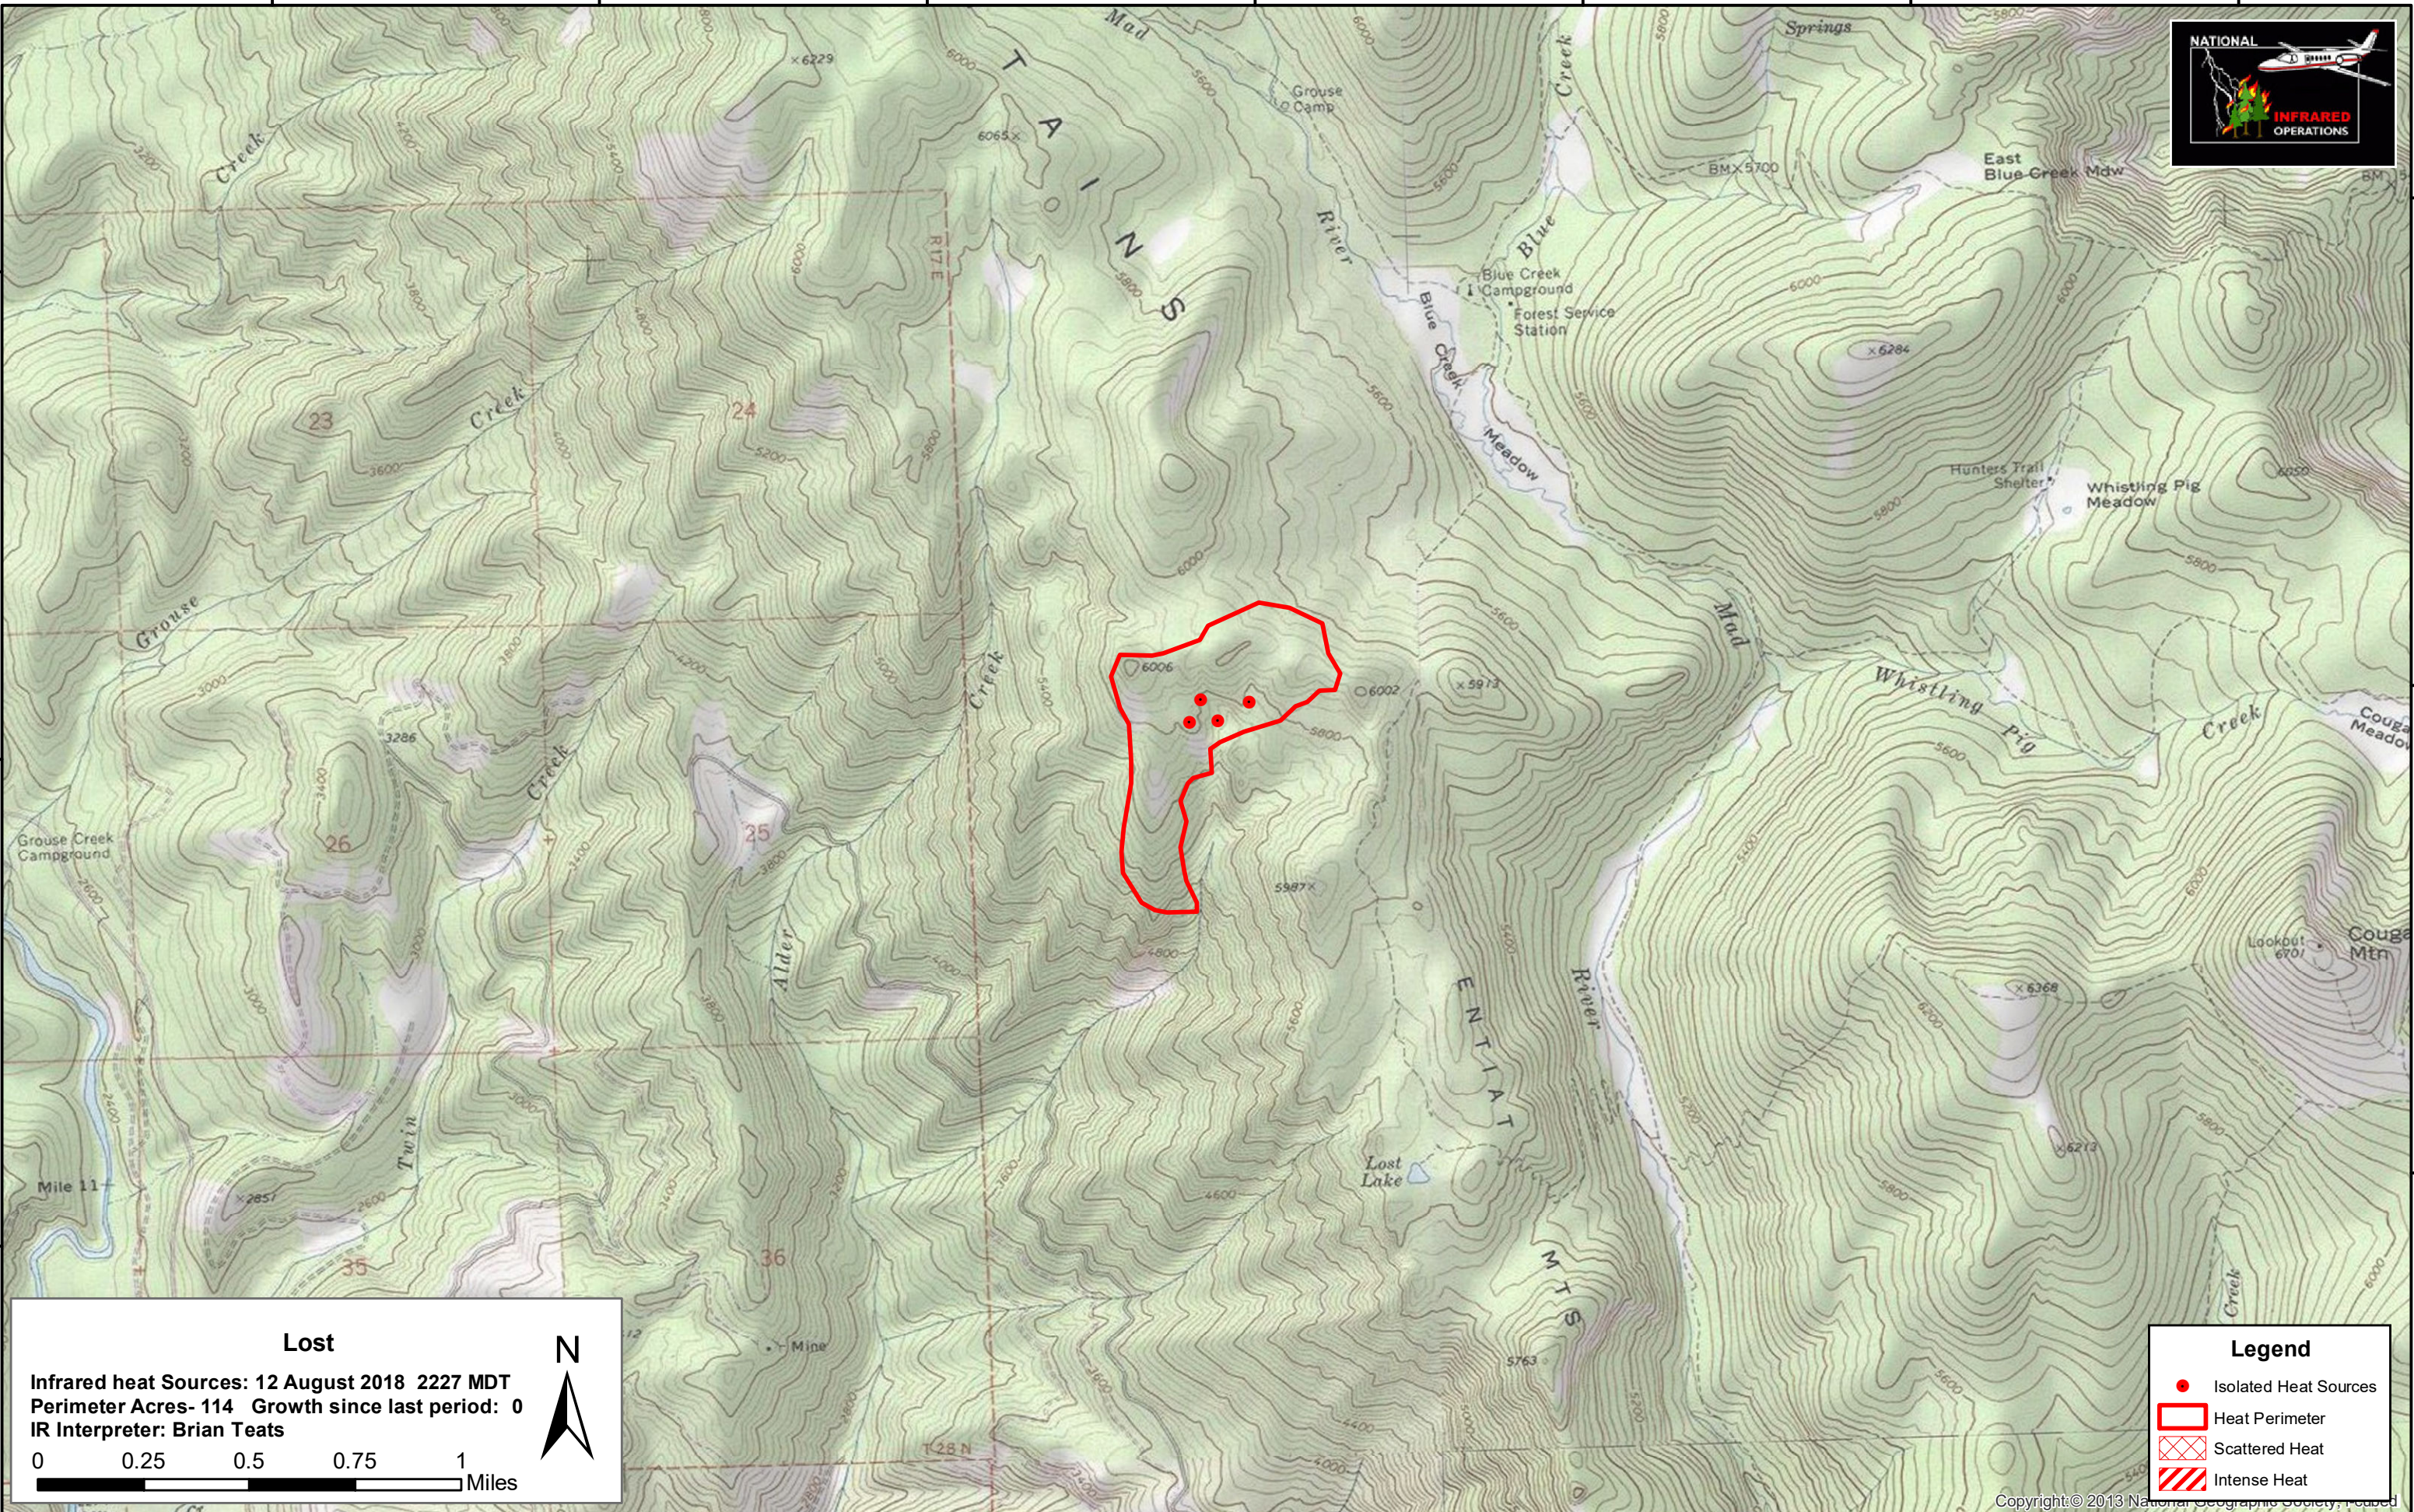

120°41'0"W 120°40'0"W 120°39'0"W 120°38'0"W 120°37'0"W 120°36'0"W 120°35'0"W

47°55'0"N 47°54'0"N 47°53'0"N

47°55'0"N 47°54'0"N 47°53'0"N

Lost

Infrared heat Sources: 12 August 2018 2227 MDT
 Perimeter Acres- 114 Growth since last period: 0
 IR Interpreter: Brian Teats

0 0.25 0.5 0.75 1 Miles

Legend

- Isolated Heat Sources
- Heat Perimeter
- Scattered Heat
- Intense Heat

120°41'0"W 120°40'0"W 120°39'0"W 120°38'0"W 120°37'0"W 120°36'0"W 120°35'0"W