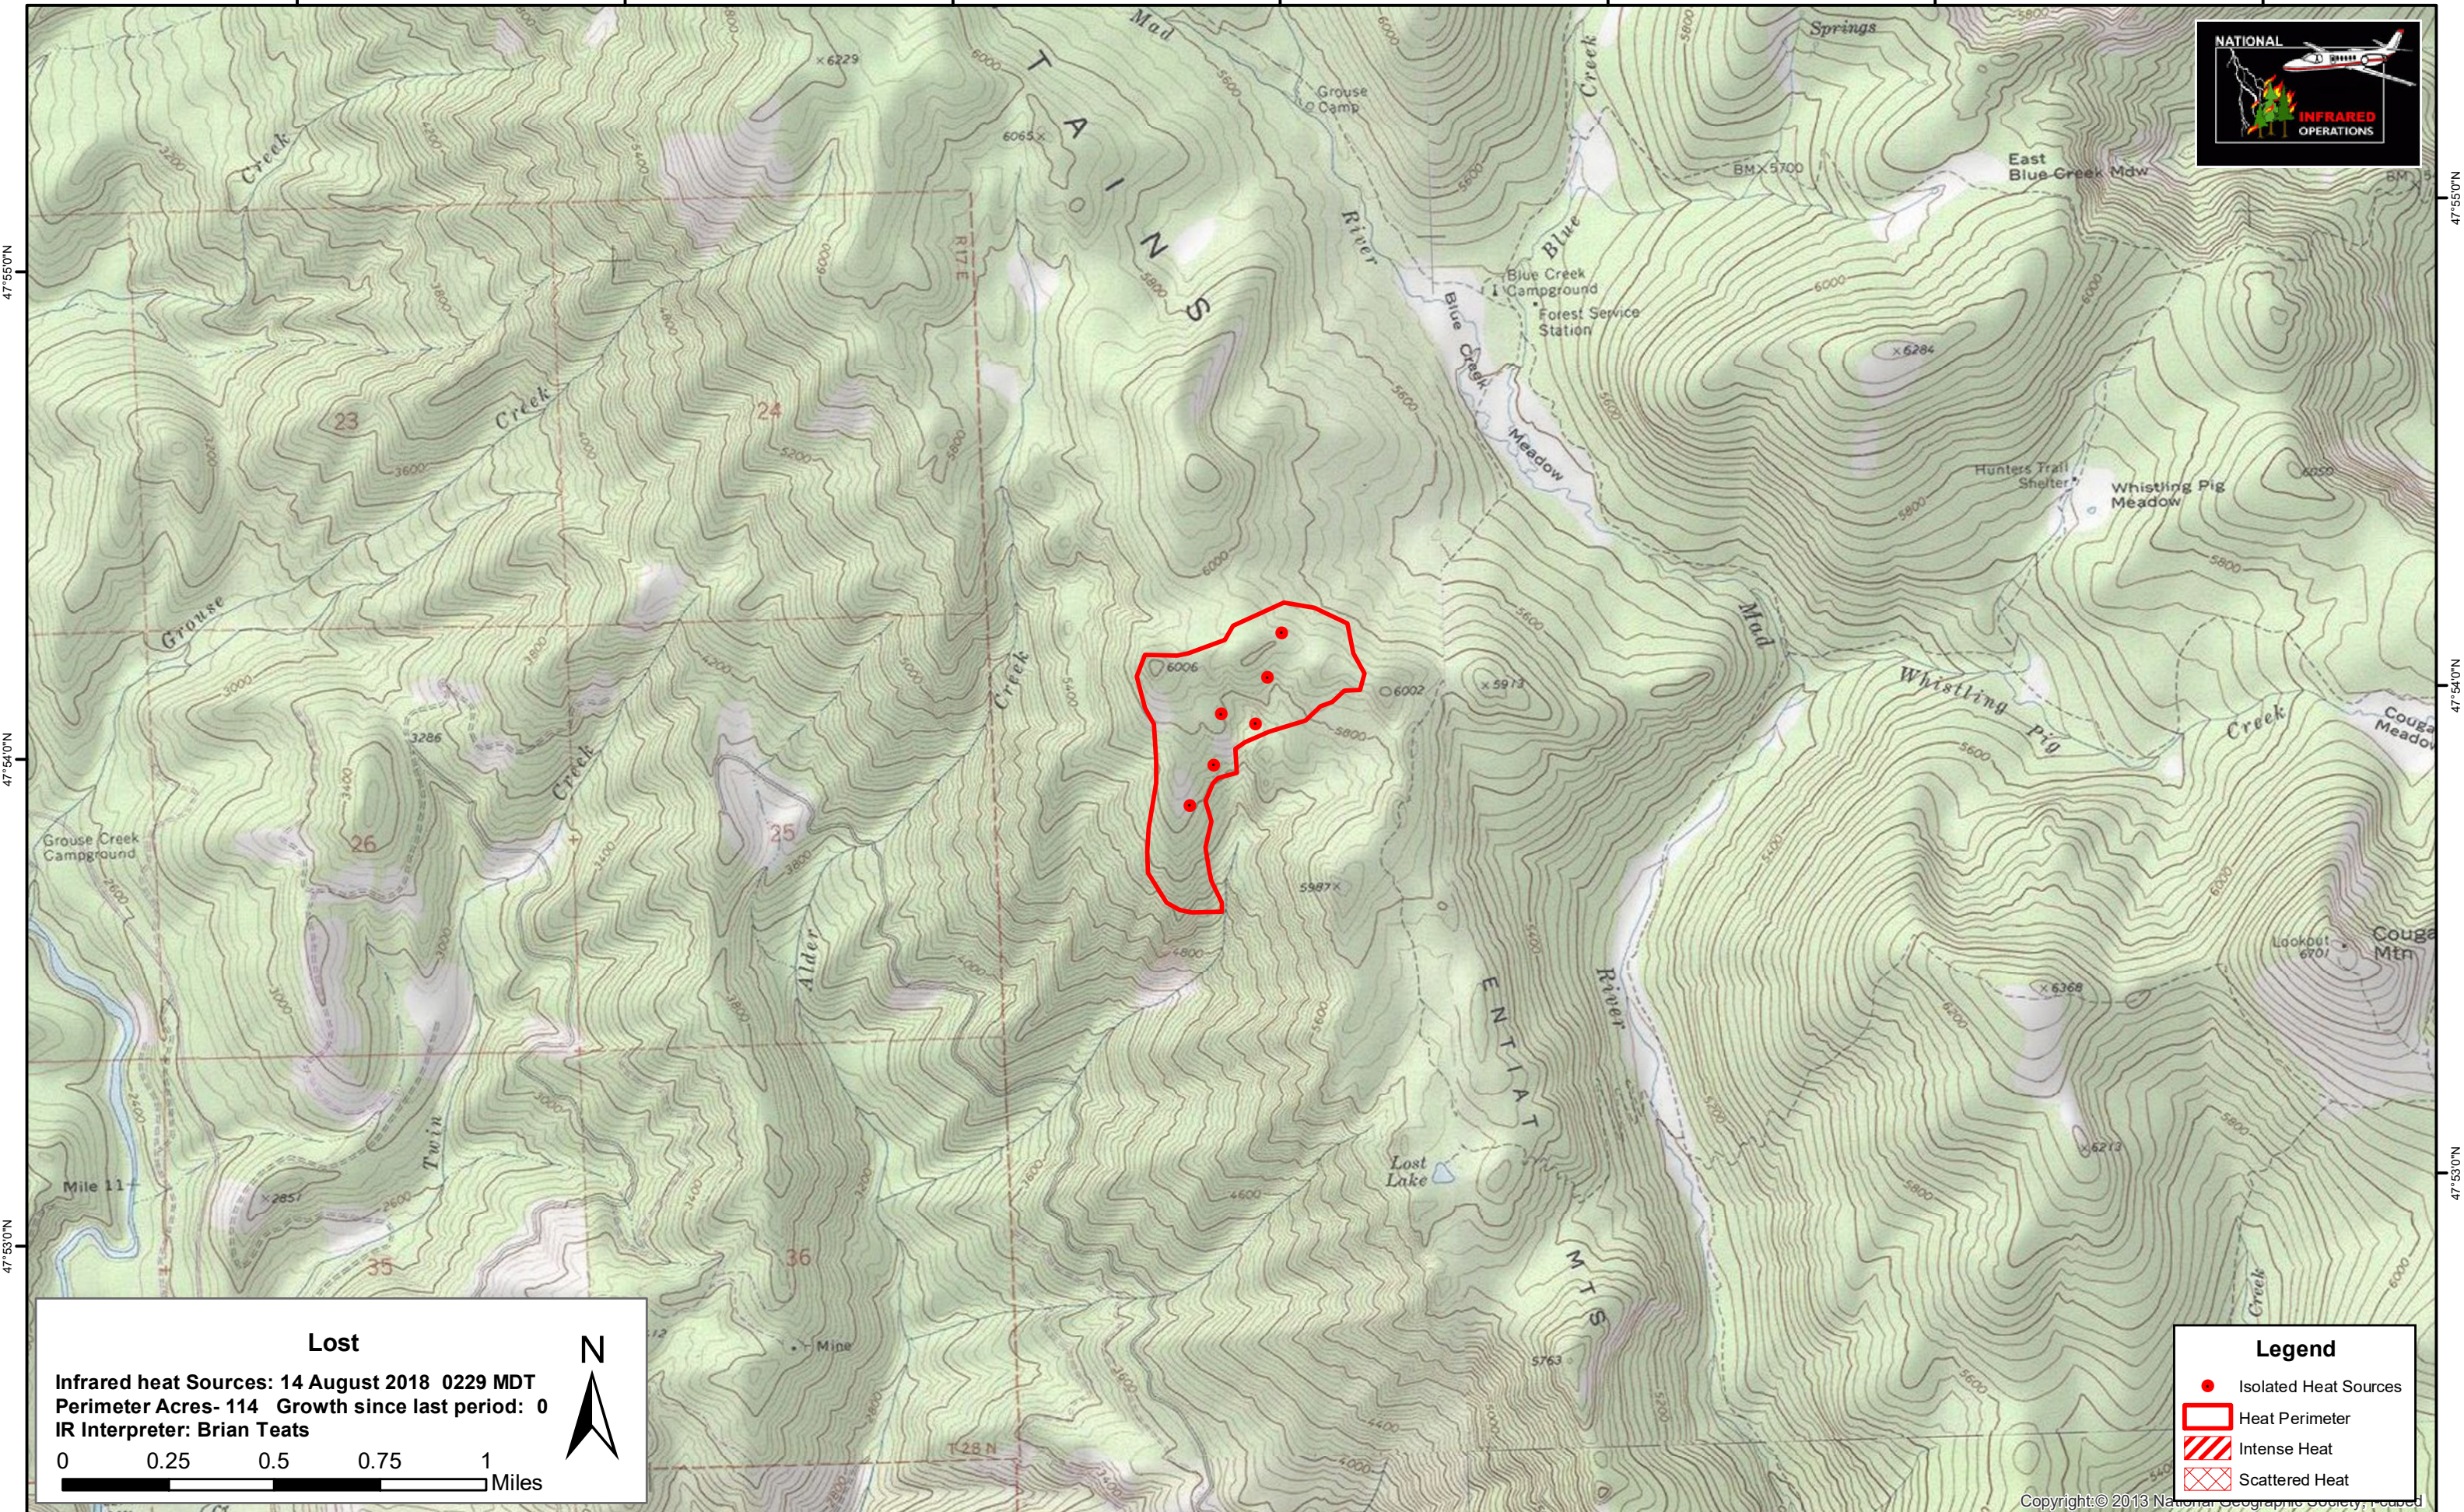

120°41'0"W 120°40'0"W 120°39'0"W 120°38'0"W 120°37'0"W 120°36'0"W 120°35'0"W

47°55'0"N 47°54'0"N 47°53'0"N

47°55'0"N 47°54'0"N 47°53'0"N

**Lost**  
Infrared heat Sources: 14 August 2018 0229 MDT  
Perimeter Acres- 114 Growth since last period: 0  
IR Interpreter: Brian Teats

**Legend**

- Isolated Heat Sources
- Heat Perimeter
- Intense Heat
- Scattered Heat

120°41'0"W 120°40'0"W 120°39'0"W 120°38'0"W 120°37'0"W 120°36'0"W 120°35'0"W