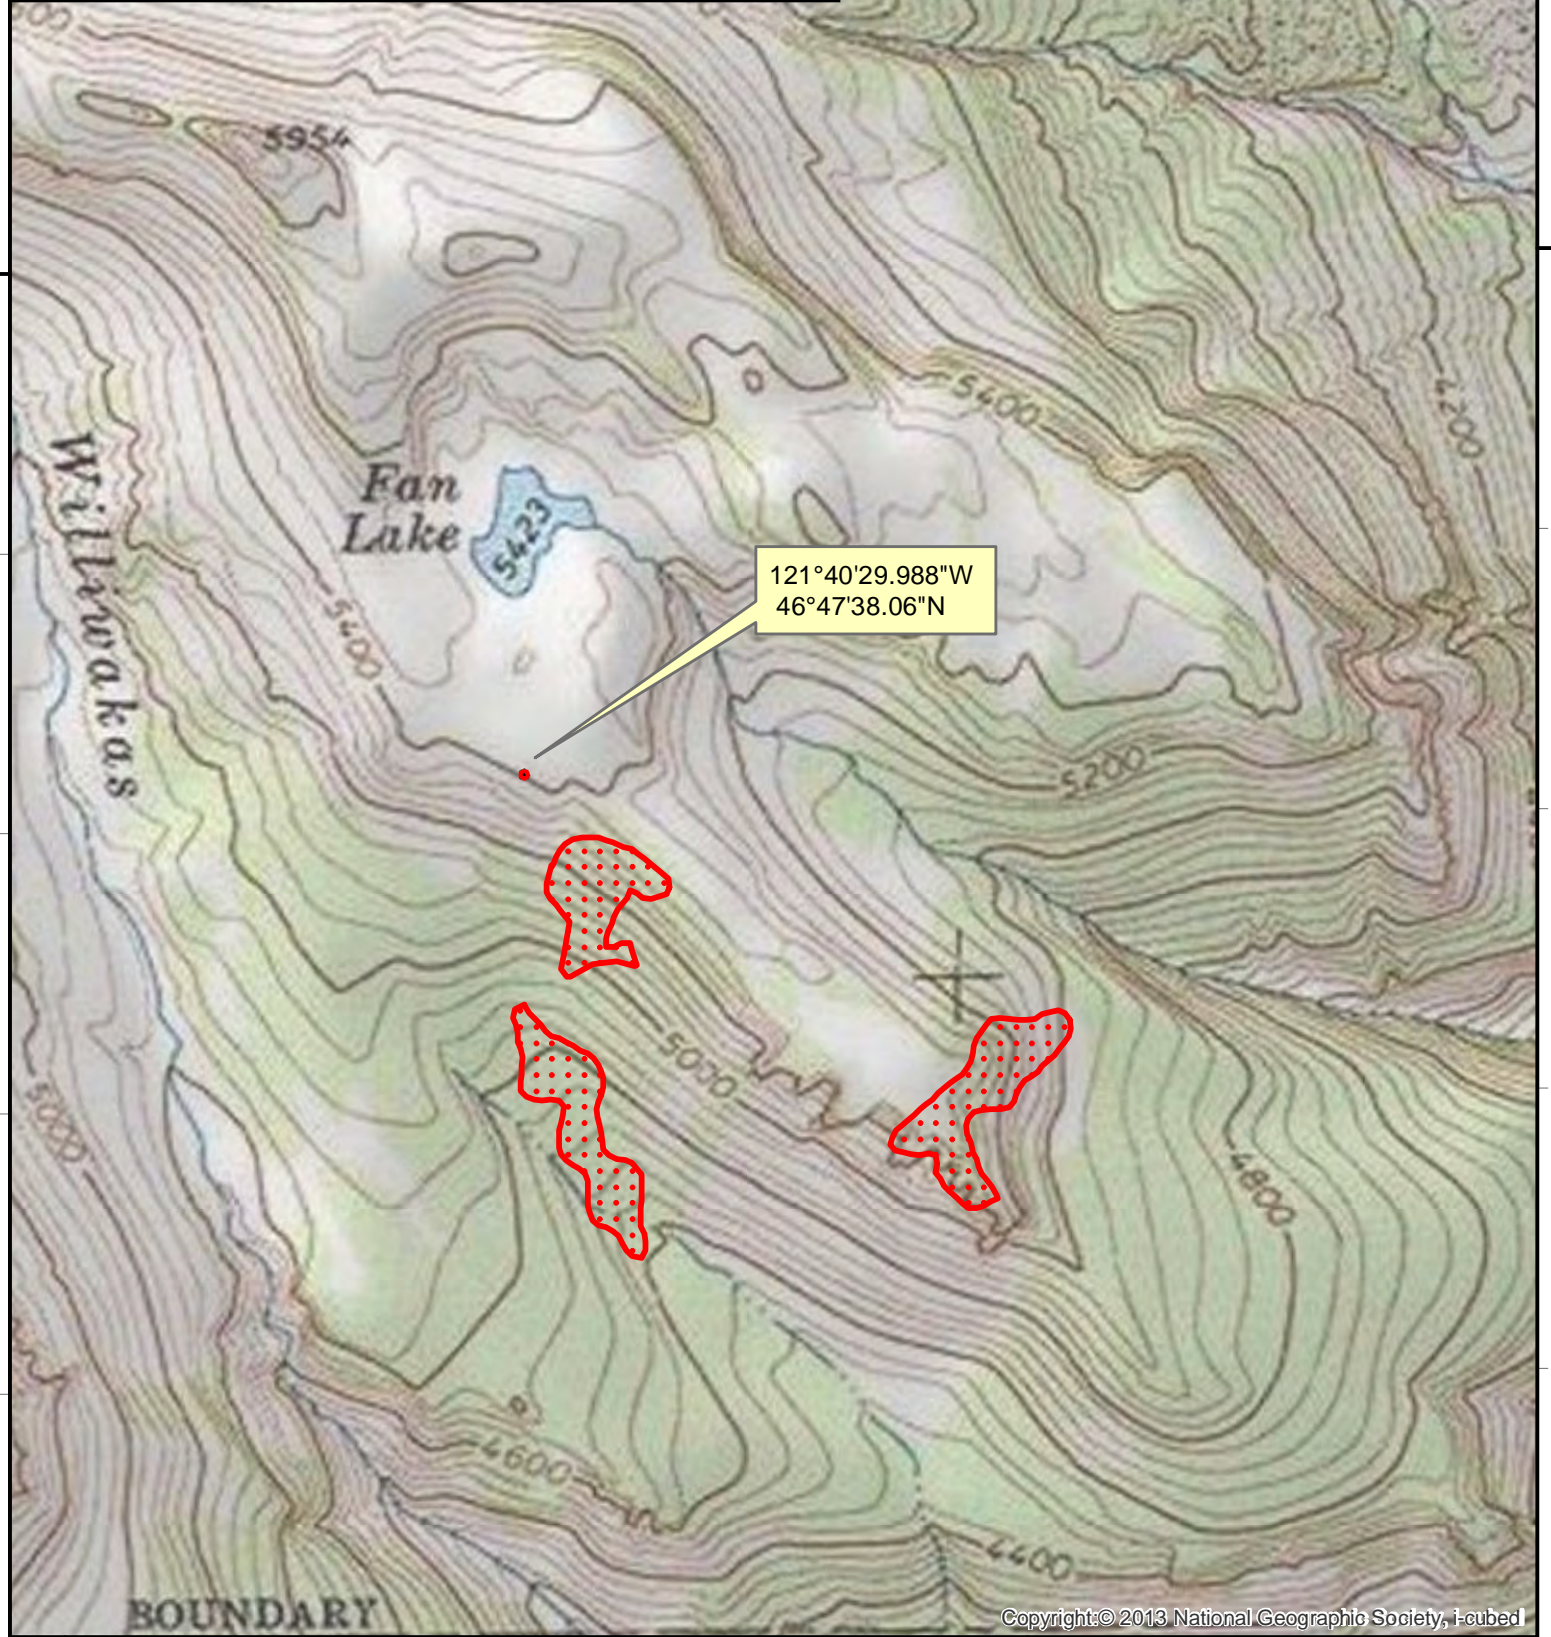

121°41'W

121°40'W

**Infrared Map**  
**Fan Lake (WA\_MRP-000198)**  
**Map Date: 08/25/2018**  
**Imagery Date: 08/25/2018**  
**Imagery Time: 0141 MDT**  
**IR Interpreted Acres: 15 acres**  
**IRIN: Tammy Hocut**

- Isolated Heat Sources
- Heat Perimeter
- Intense Heat
- Scattered Heat

WGS 1984 UTM Zone 10N

46°48'N

46°48'N

121°41'W

121°40'W