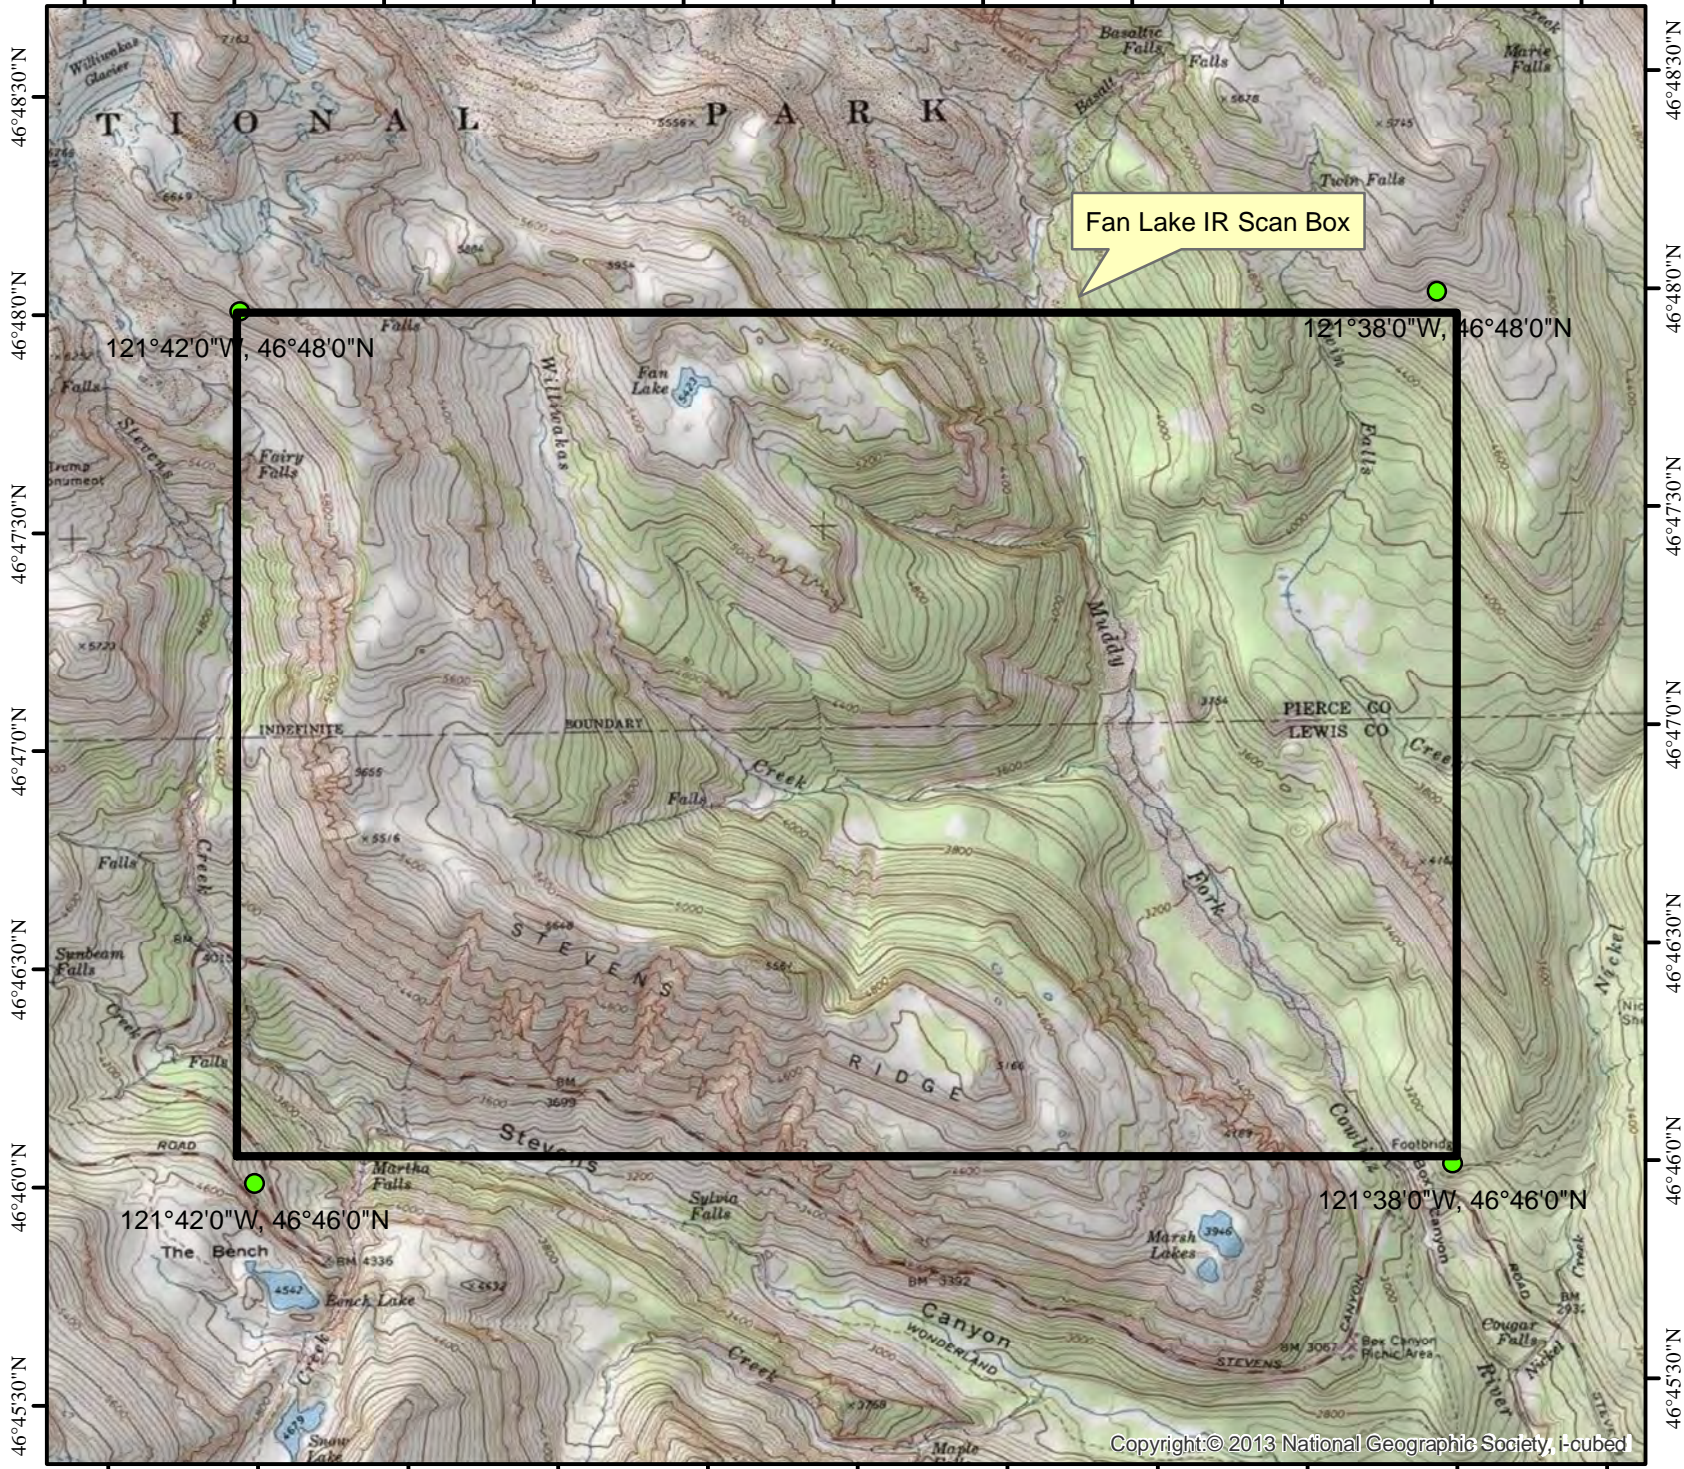

121°42'30"W 121°42'0"W 121°41'30"W 121°41'0"W 121°40'30"W 121°40'0"W 121°39'30"W 121°39'0"W 121°38'30"W 121°38'0"W 121°37'30"W

**INFRARED MAP**  
Fan Lake  
WA-MRP-000198  
Interpreted (IR) Acres: 0  
Sept. 1, 2018 @ 2025 PDT  
*IRIN: Cheron Ferland  
Nad83 UTM Zone 10*

Fan Lake IR Scan Box

**No Heat Detected**

121°42'30"W 121°42'0"W 121°41'30"W 121°41'0"W 121°40'30"W 121°40'0"W 121°39'30"W 121°39'0"W 121°38'30"W 121°38'0"W 121°37'30"W

Copyright:© 2013 National Geographic Society, I-cubed