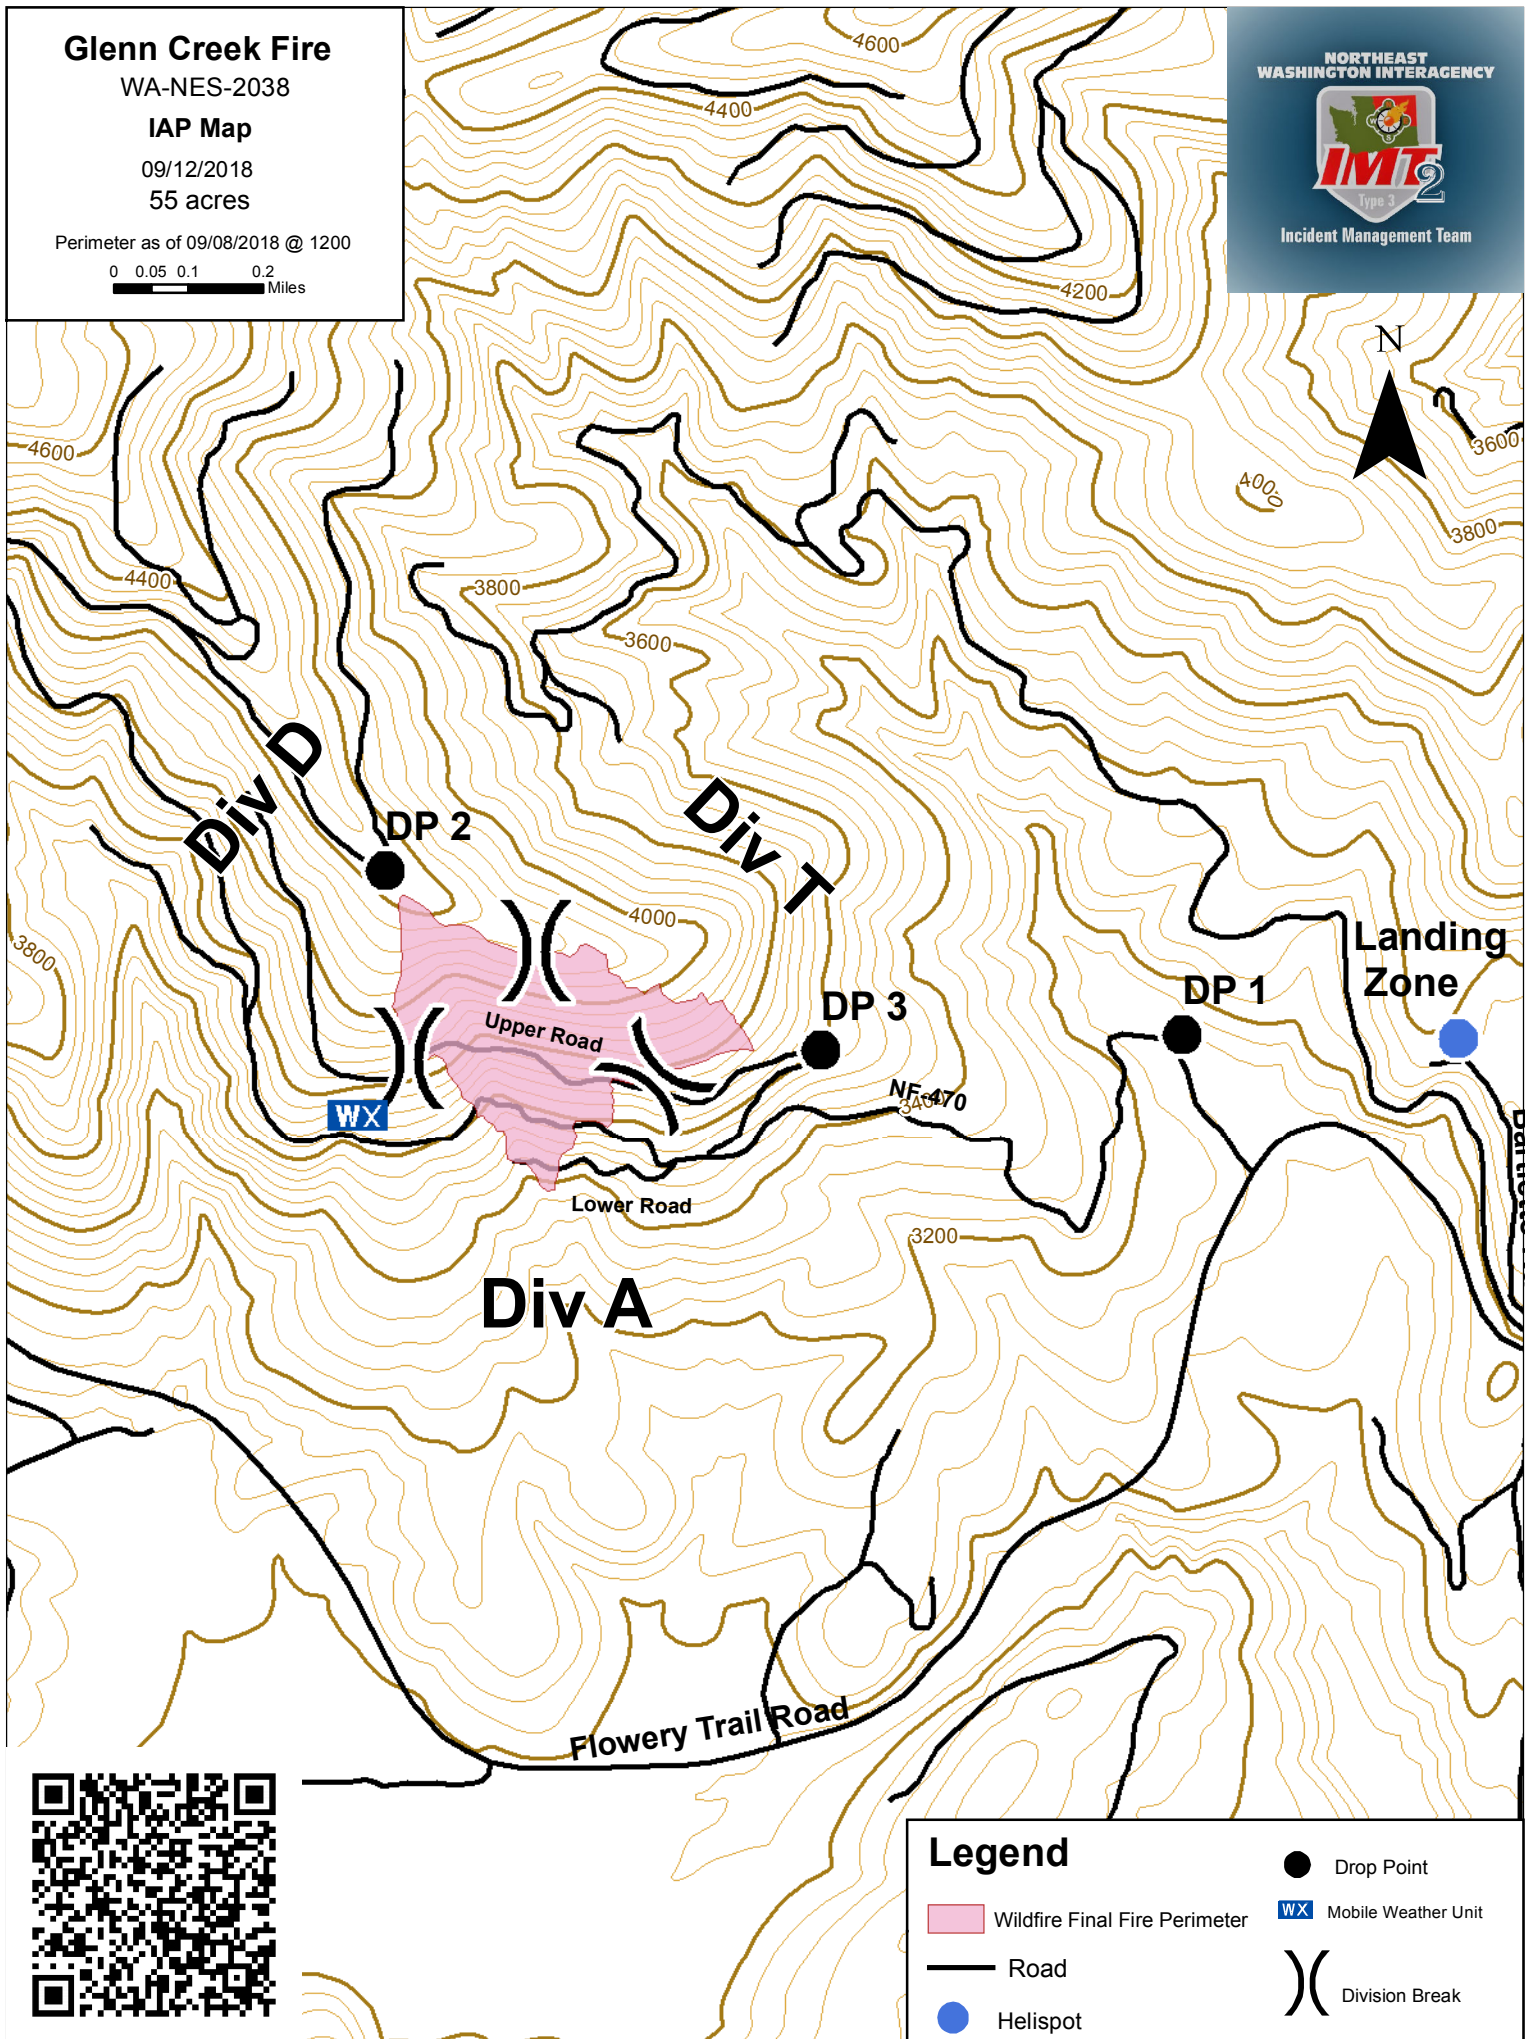

Glenn Creek Fire

WA-NES-2038

IAP Map

09/12/2018

55 acres

Perimeter as of 09/08/2018 @ 1200

0 0.05 0.1 0.2 Miles

NORTHEAST WASHINGTON INTERAGENCY

Incident Management Team

Legend

Wildfire Final Fire Perimeter

Road

Helispot

Drop Point

Mobile Weather Unit

Division Break