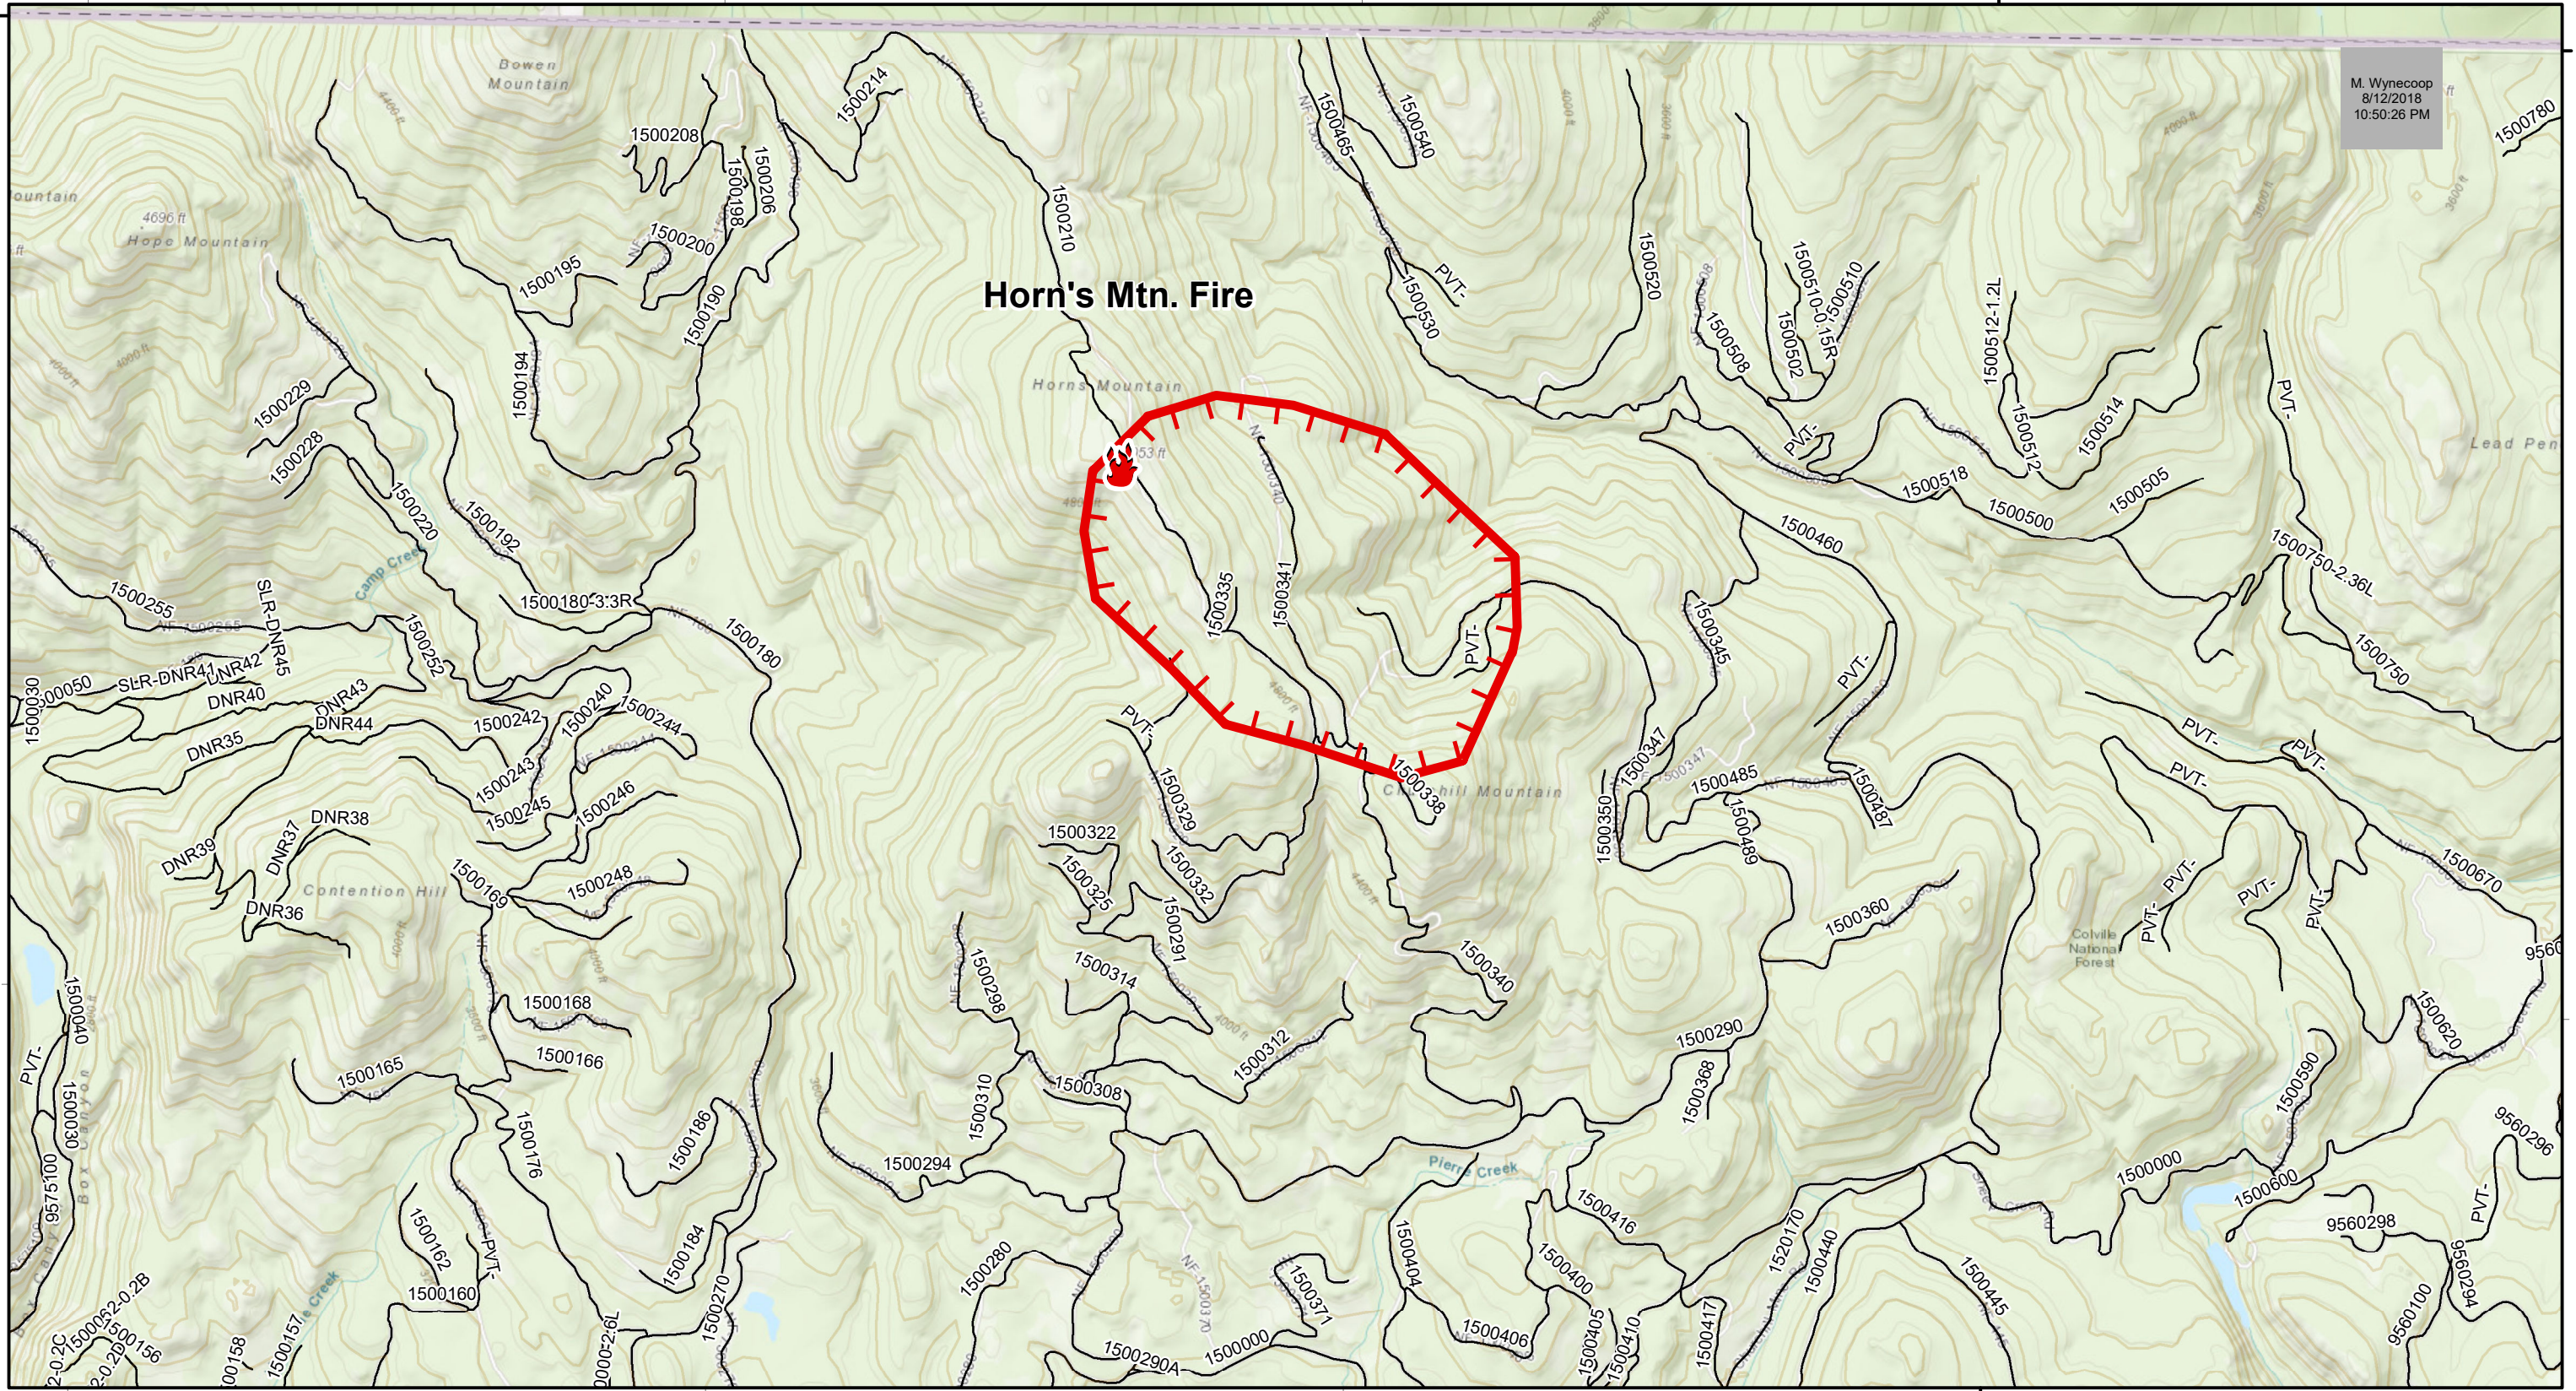

49°0'0\"/>

49°0'0\"/>

M. Wyncoop
8/12/2018
10:50:26 PM

Horn's Mtn. Fire

IAP Map
8/13/2018
Day Shift
NAD 83

produced on 8/12/2018
10:50:26 PM

 UnofficialHornsMtnPerimeter

 HornsMtn.FireLocation

118°0'0\"/>