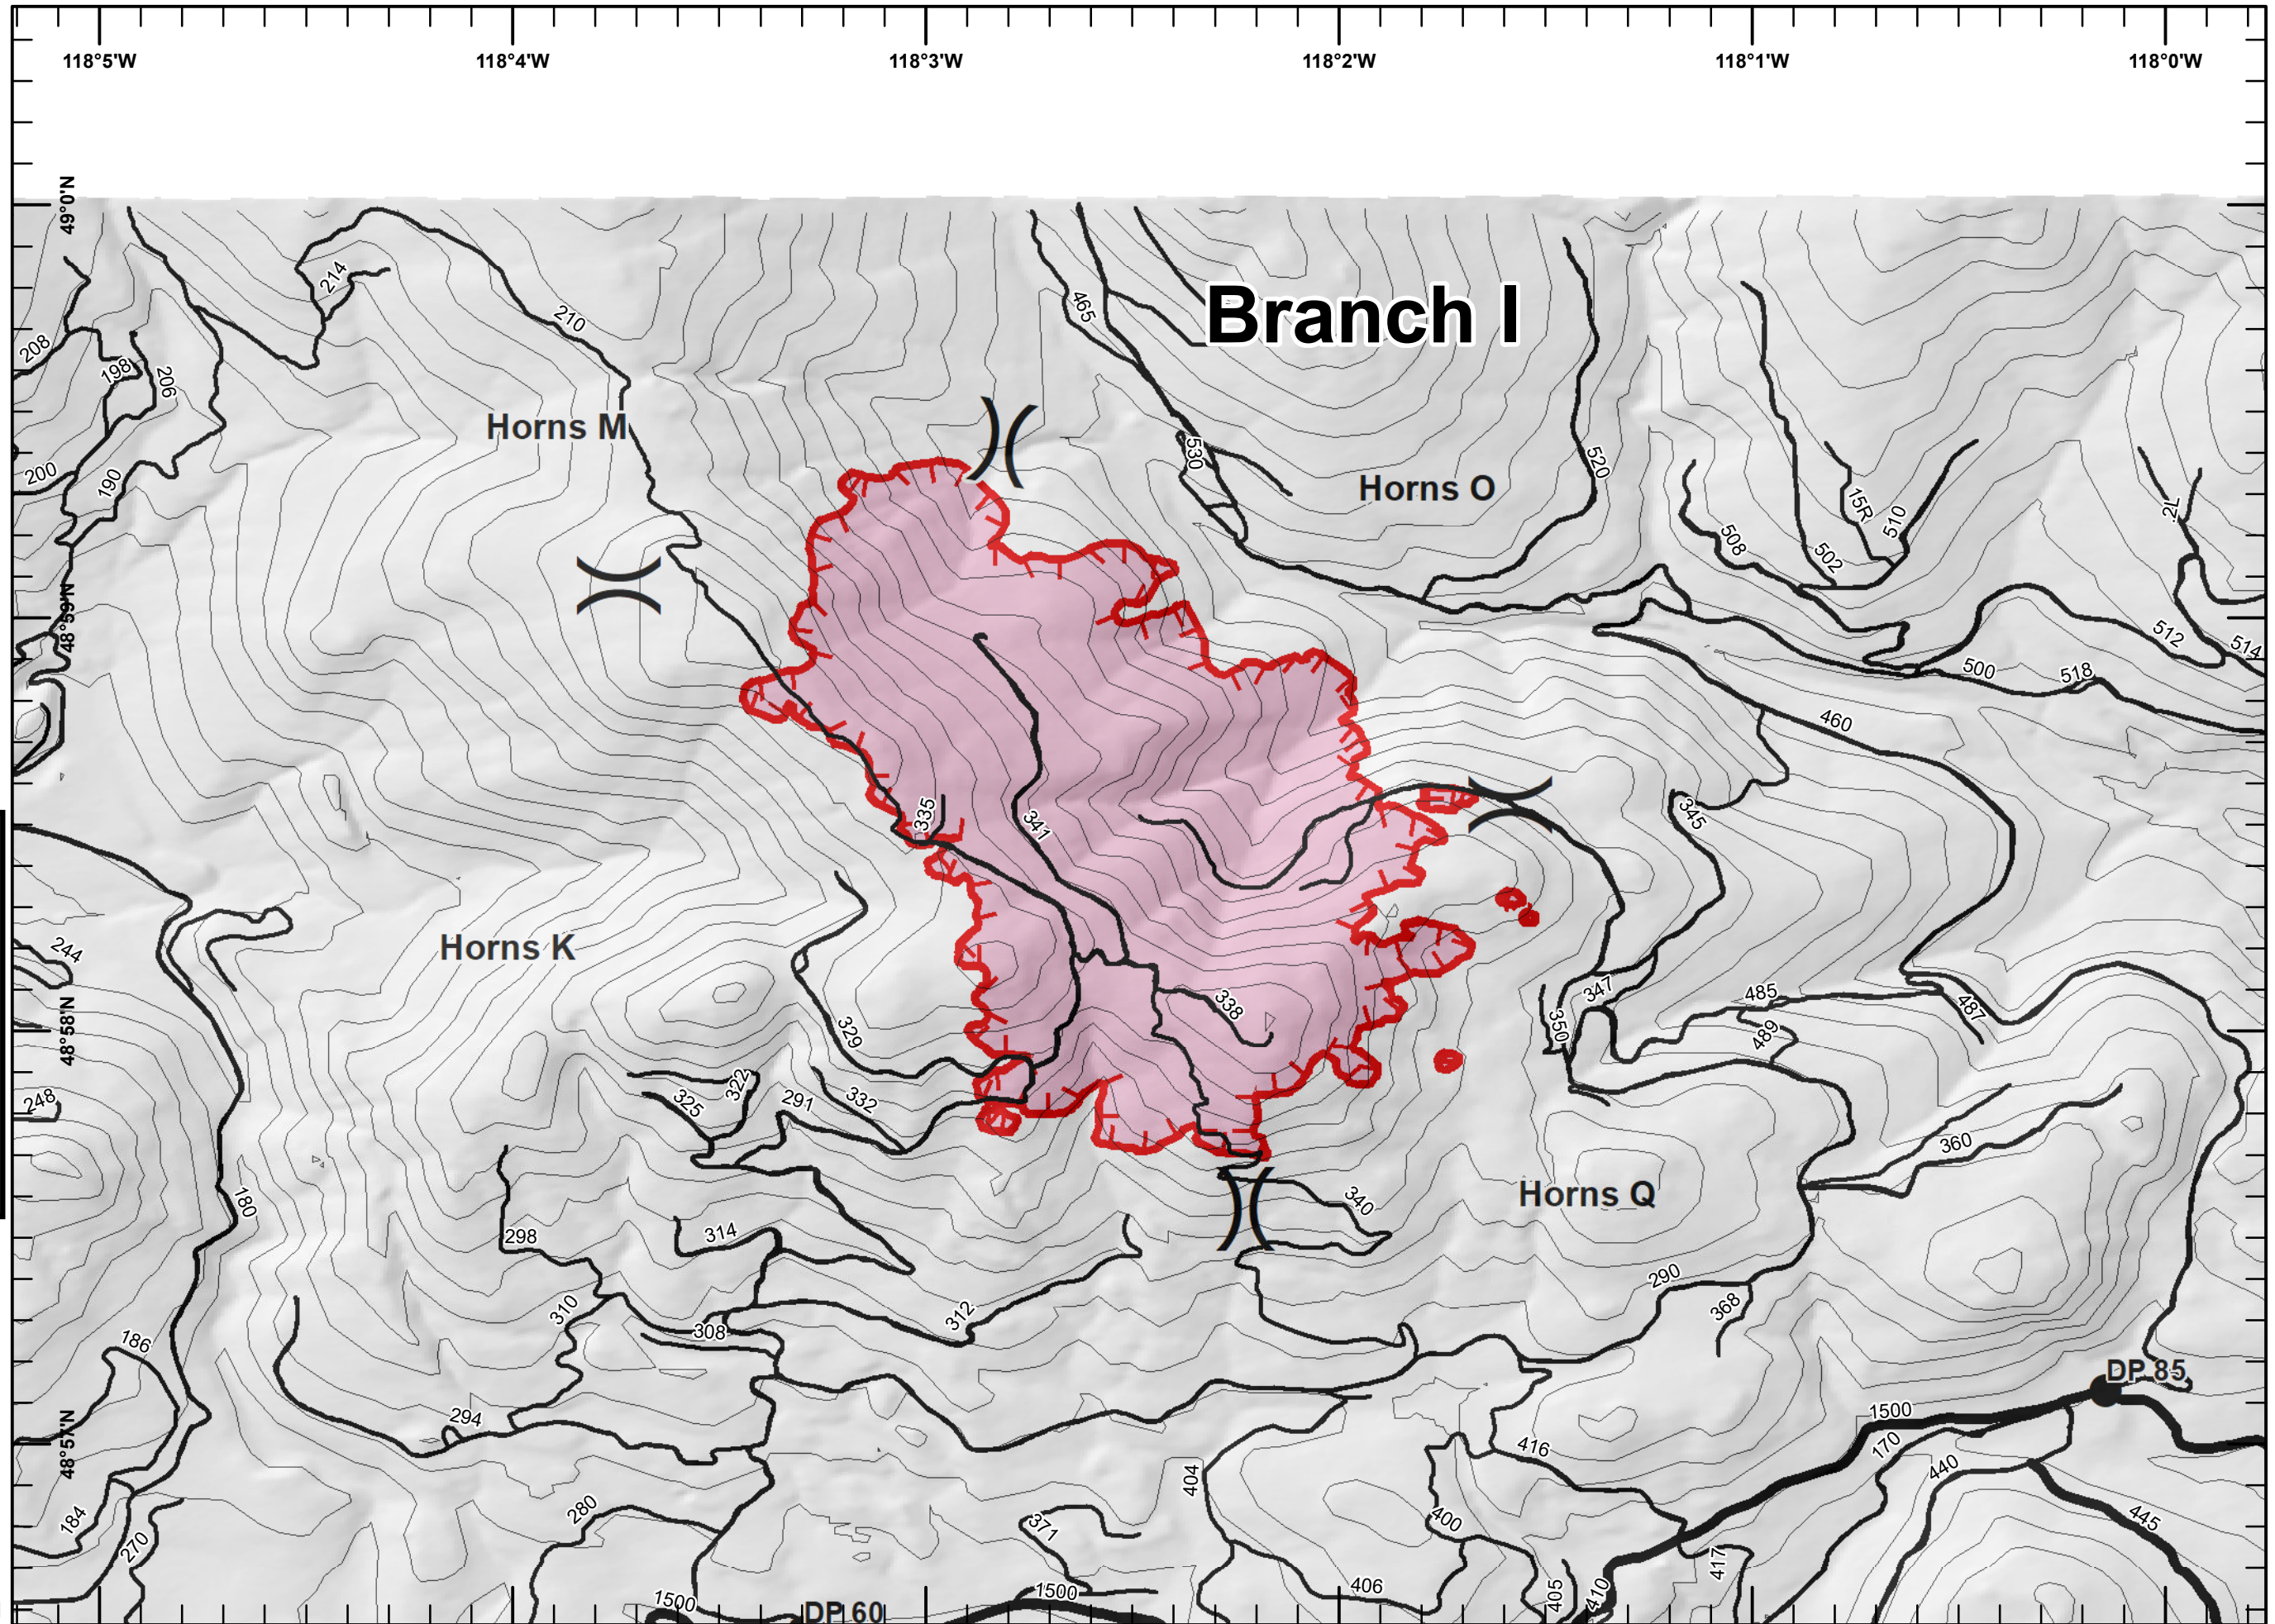

Horns Mountain  
IAP Map  
WA-COF-001907  
August 15, 2018  
NAD 83  
838 acres  
as of 8/14 0040

**Legend**

- Major Roads
- Roads
- Drop Point
- Division Break
- Uncontrolled Fire Edge
- Wildfire Daily Fire Perimeter

Miles