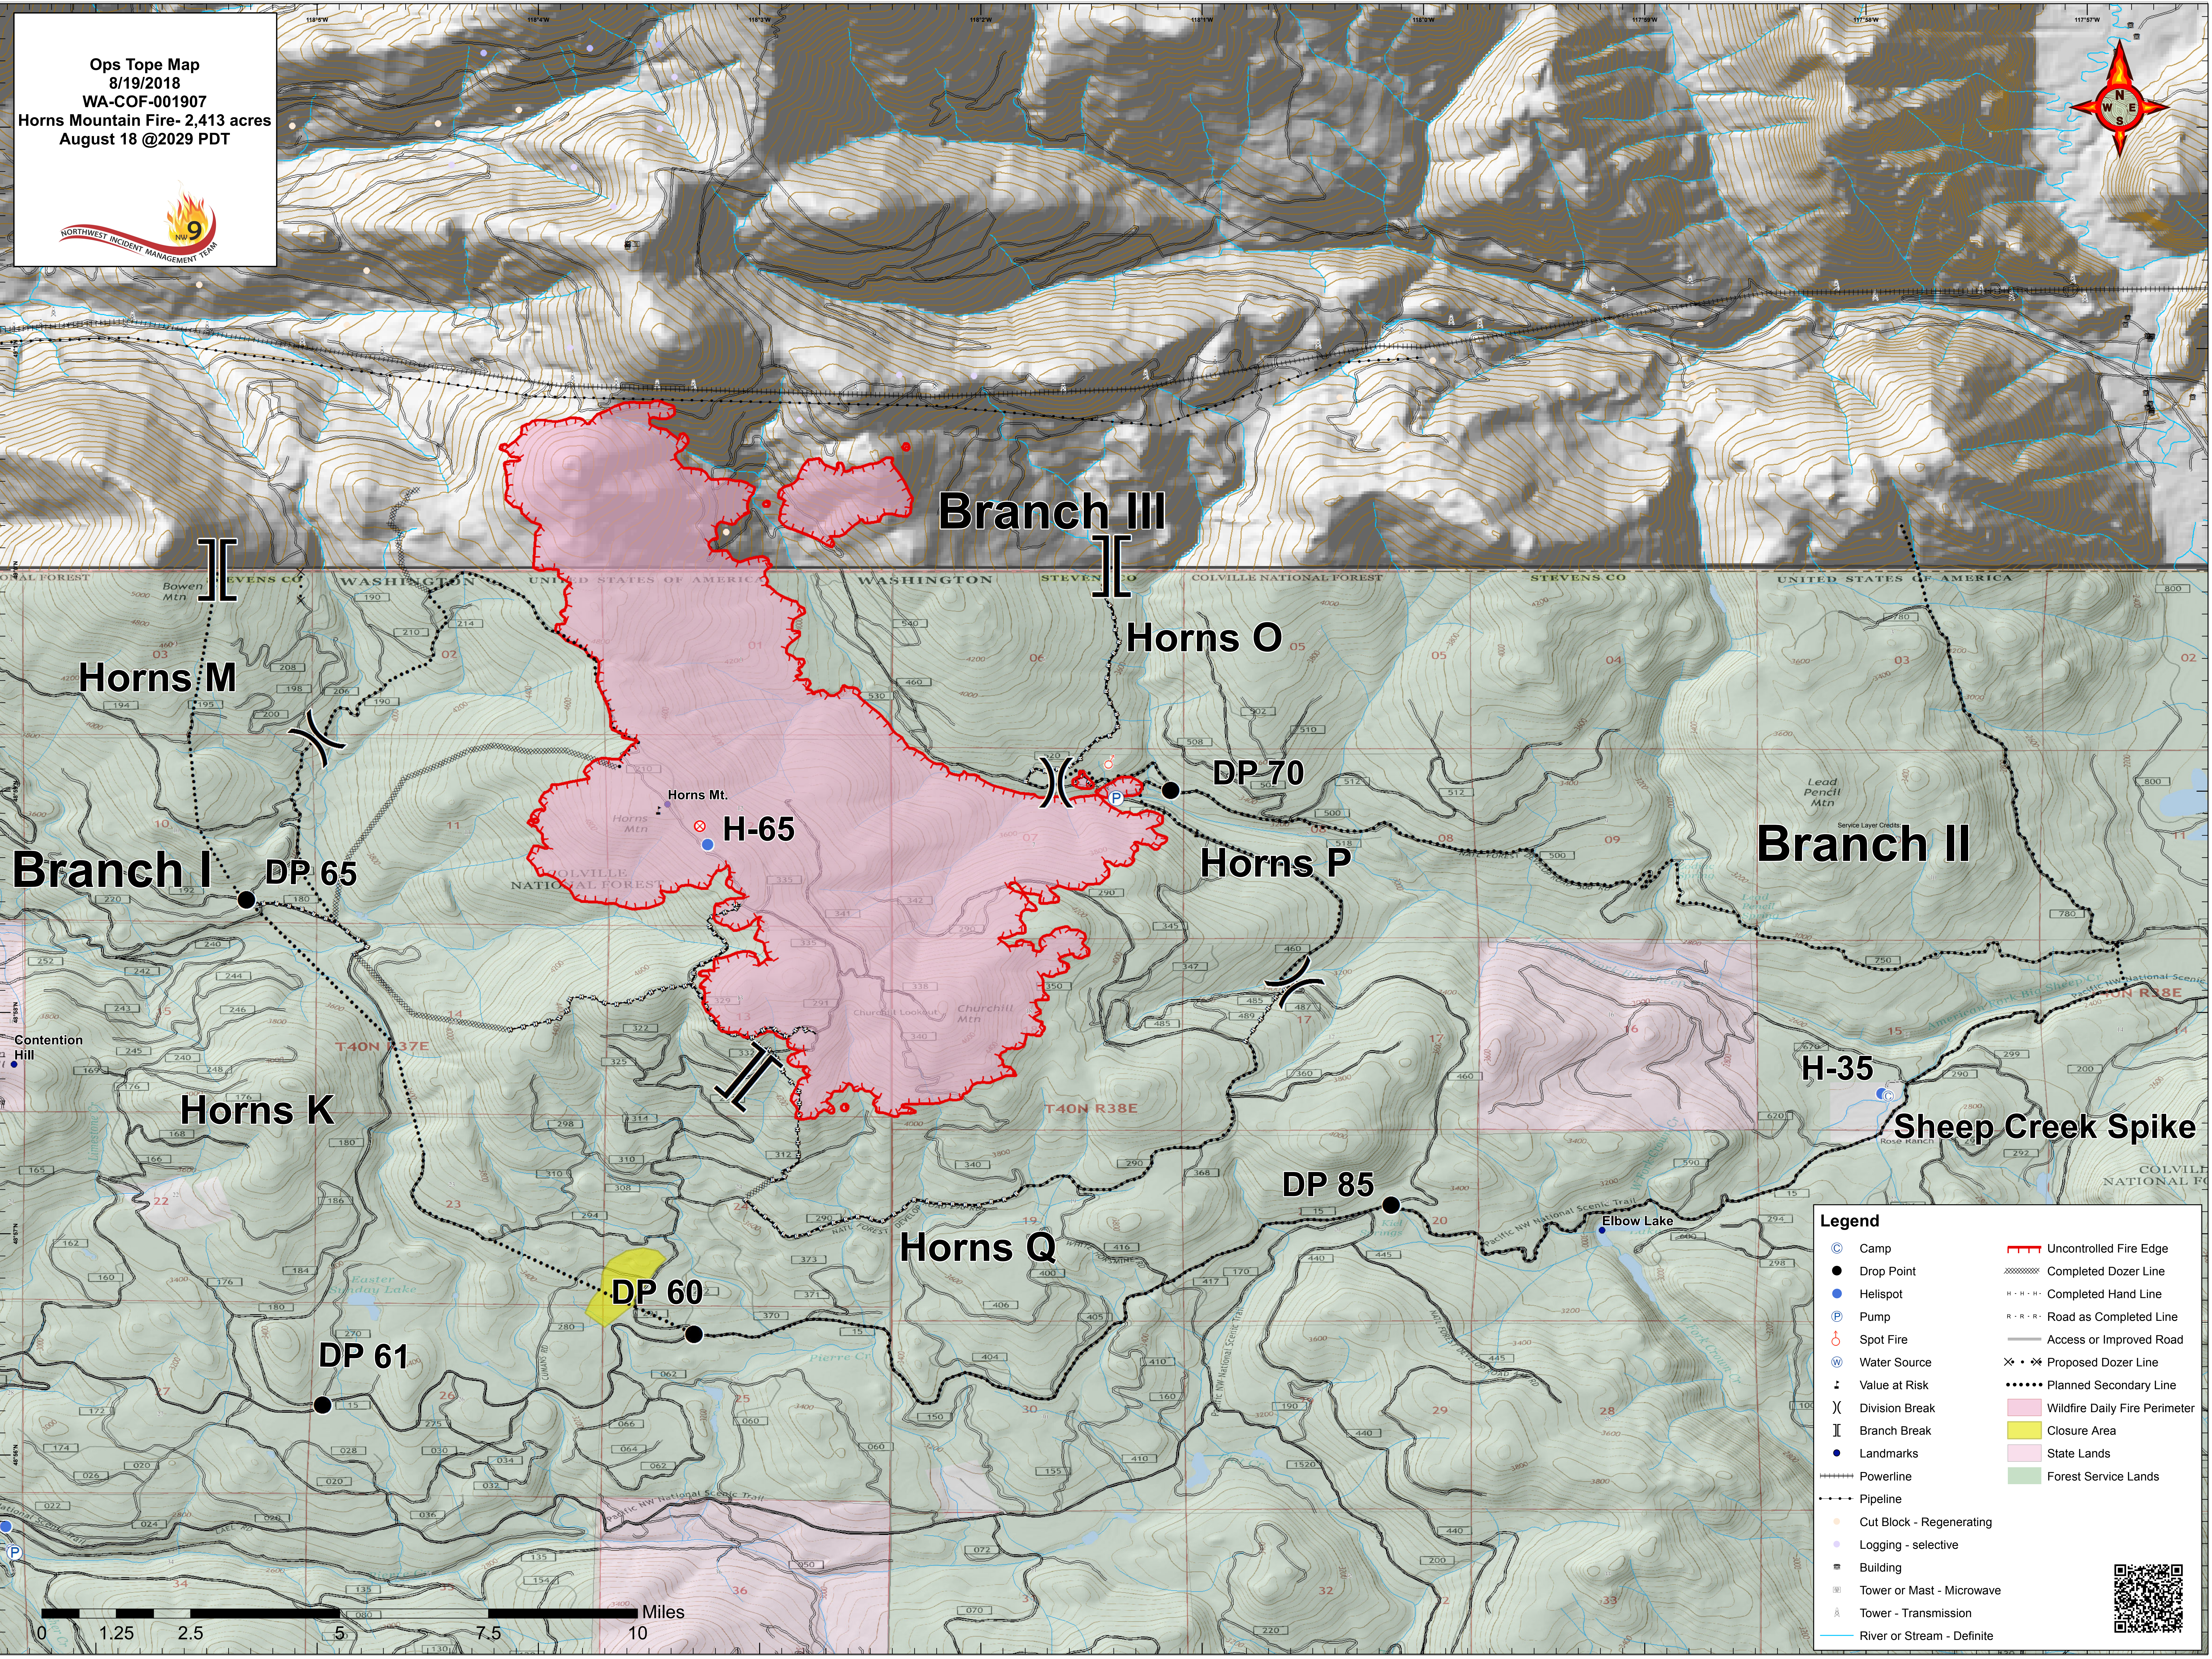

Ops Tope Map
 8/19/2018
 WA-COF-001907
 Horns Mountain Fire- 2,413 acres
 August 18 @2029 PDT

Legend

	Camp		Uncontrolled Fire Edge
	Drop Point		Completed Dozer Line
	Helispot		Completed Hand Line
	Pump		Road as Completed Line
	Spot Fire		Access or Improved Road
	Water Source		Proposed Dozer Line
	Value at Risk		Planned Secondary Line
	Division Break		Wildfire Daily Fire Perimeter
	Branch Break		Closure Area
	Landmarks		State Lands
	Powerline		Forest Service Lands
	Pipeline		
	Cut Block - Regenerating		
	Logging - selective		
	Building		
	Tower or Mast - Microwave		
	Tower - Transmission		
	River or Stream - Definite		

0 1.25 2.5 5 7.5 10 Miles