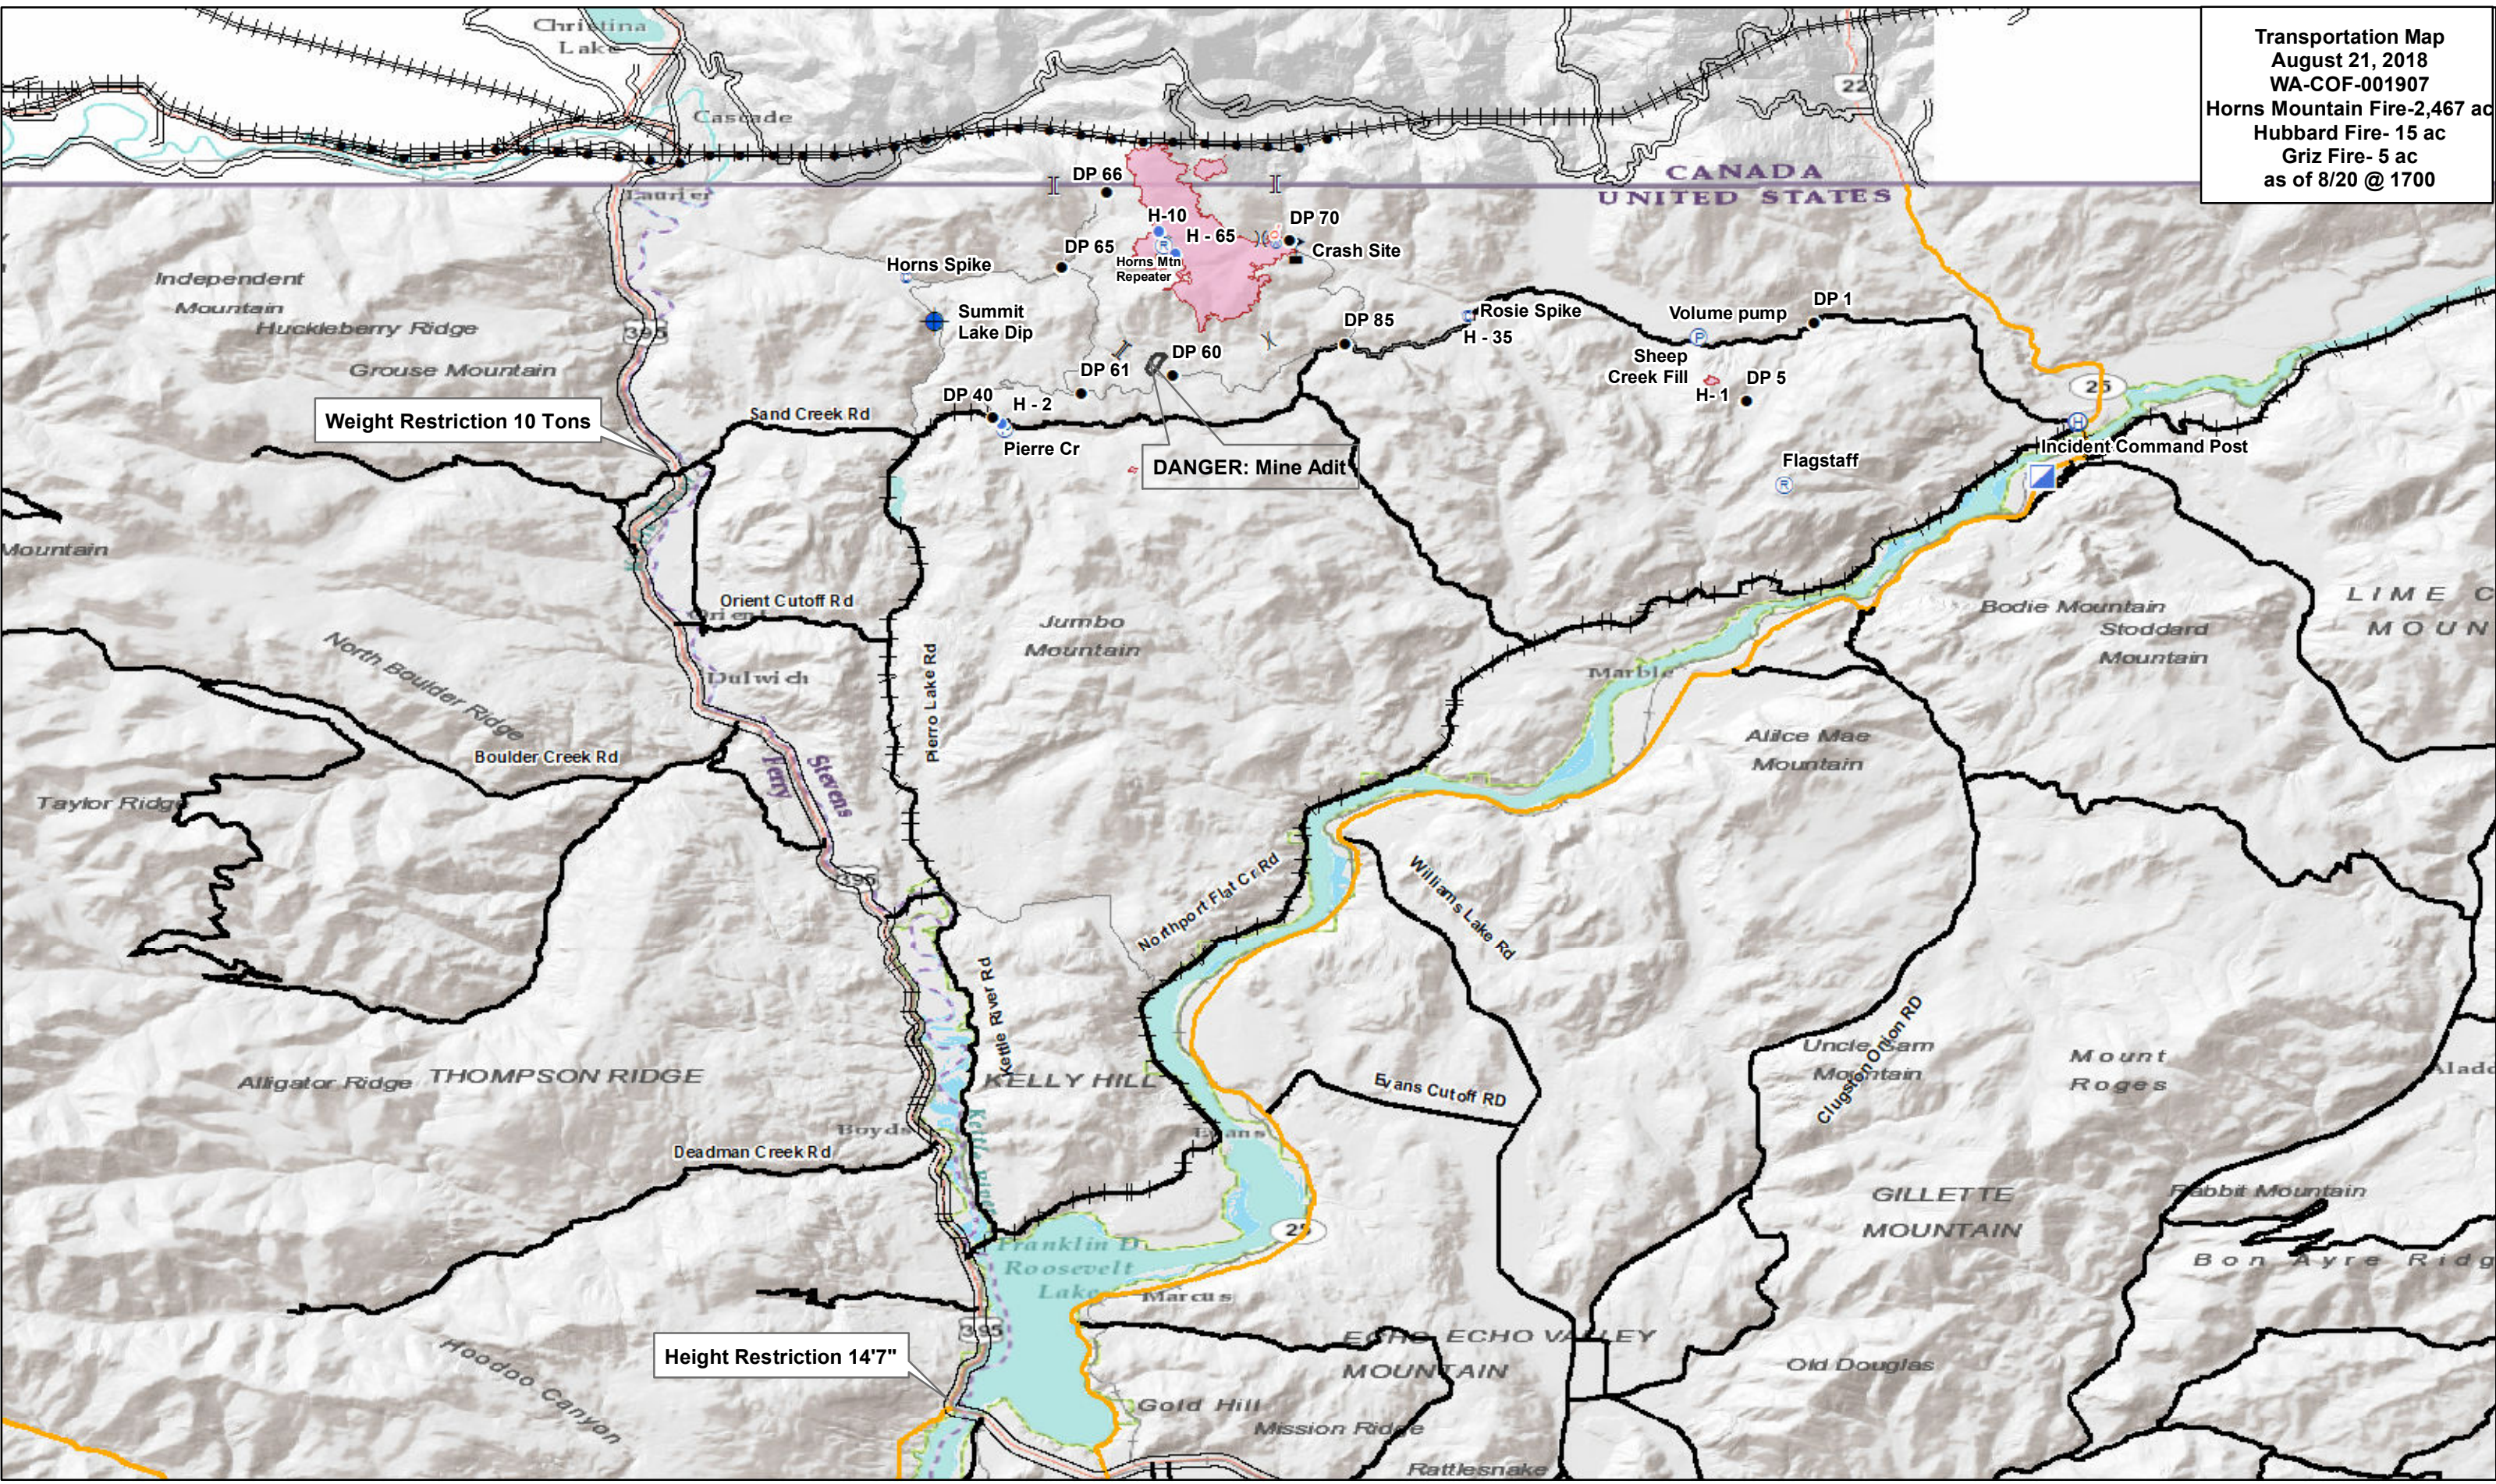

Transportation Map  
 August 21, 2018  
 WA-COF-001907  
 Horns Mountain Fire-2,467 ac  
 Hubbard Fire- 15 ac  
 Griz Fire- 5 ac  
 as of 8/20 @ 1700

⚡ Heavies Haul Route	● Helispot	⊕ Dip Site	Ⓜ Helibase	Ⓟ Pump	🔥 Spot Fire	⚠ Value at Risk	⌘ Division Break	⌚ Branch Break
🛣 Interstates and US Highways	Ⓧ Camp	● Drop Point	📍 Incident Command Post	Ⓡ Repeater	💧 Water Source	● Other	🔴 Wildfire Daily Fire Perimeter	🟡 Closure Area
🛣 State Routes	✖ Closure							
🛣 Major Roads								
🛣 Decommissioned Rds								