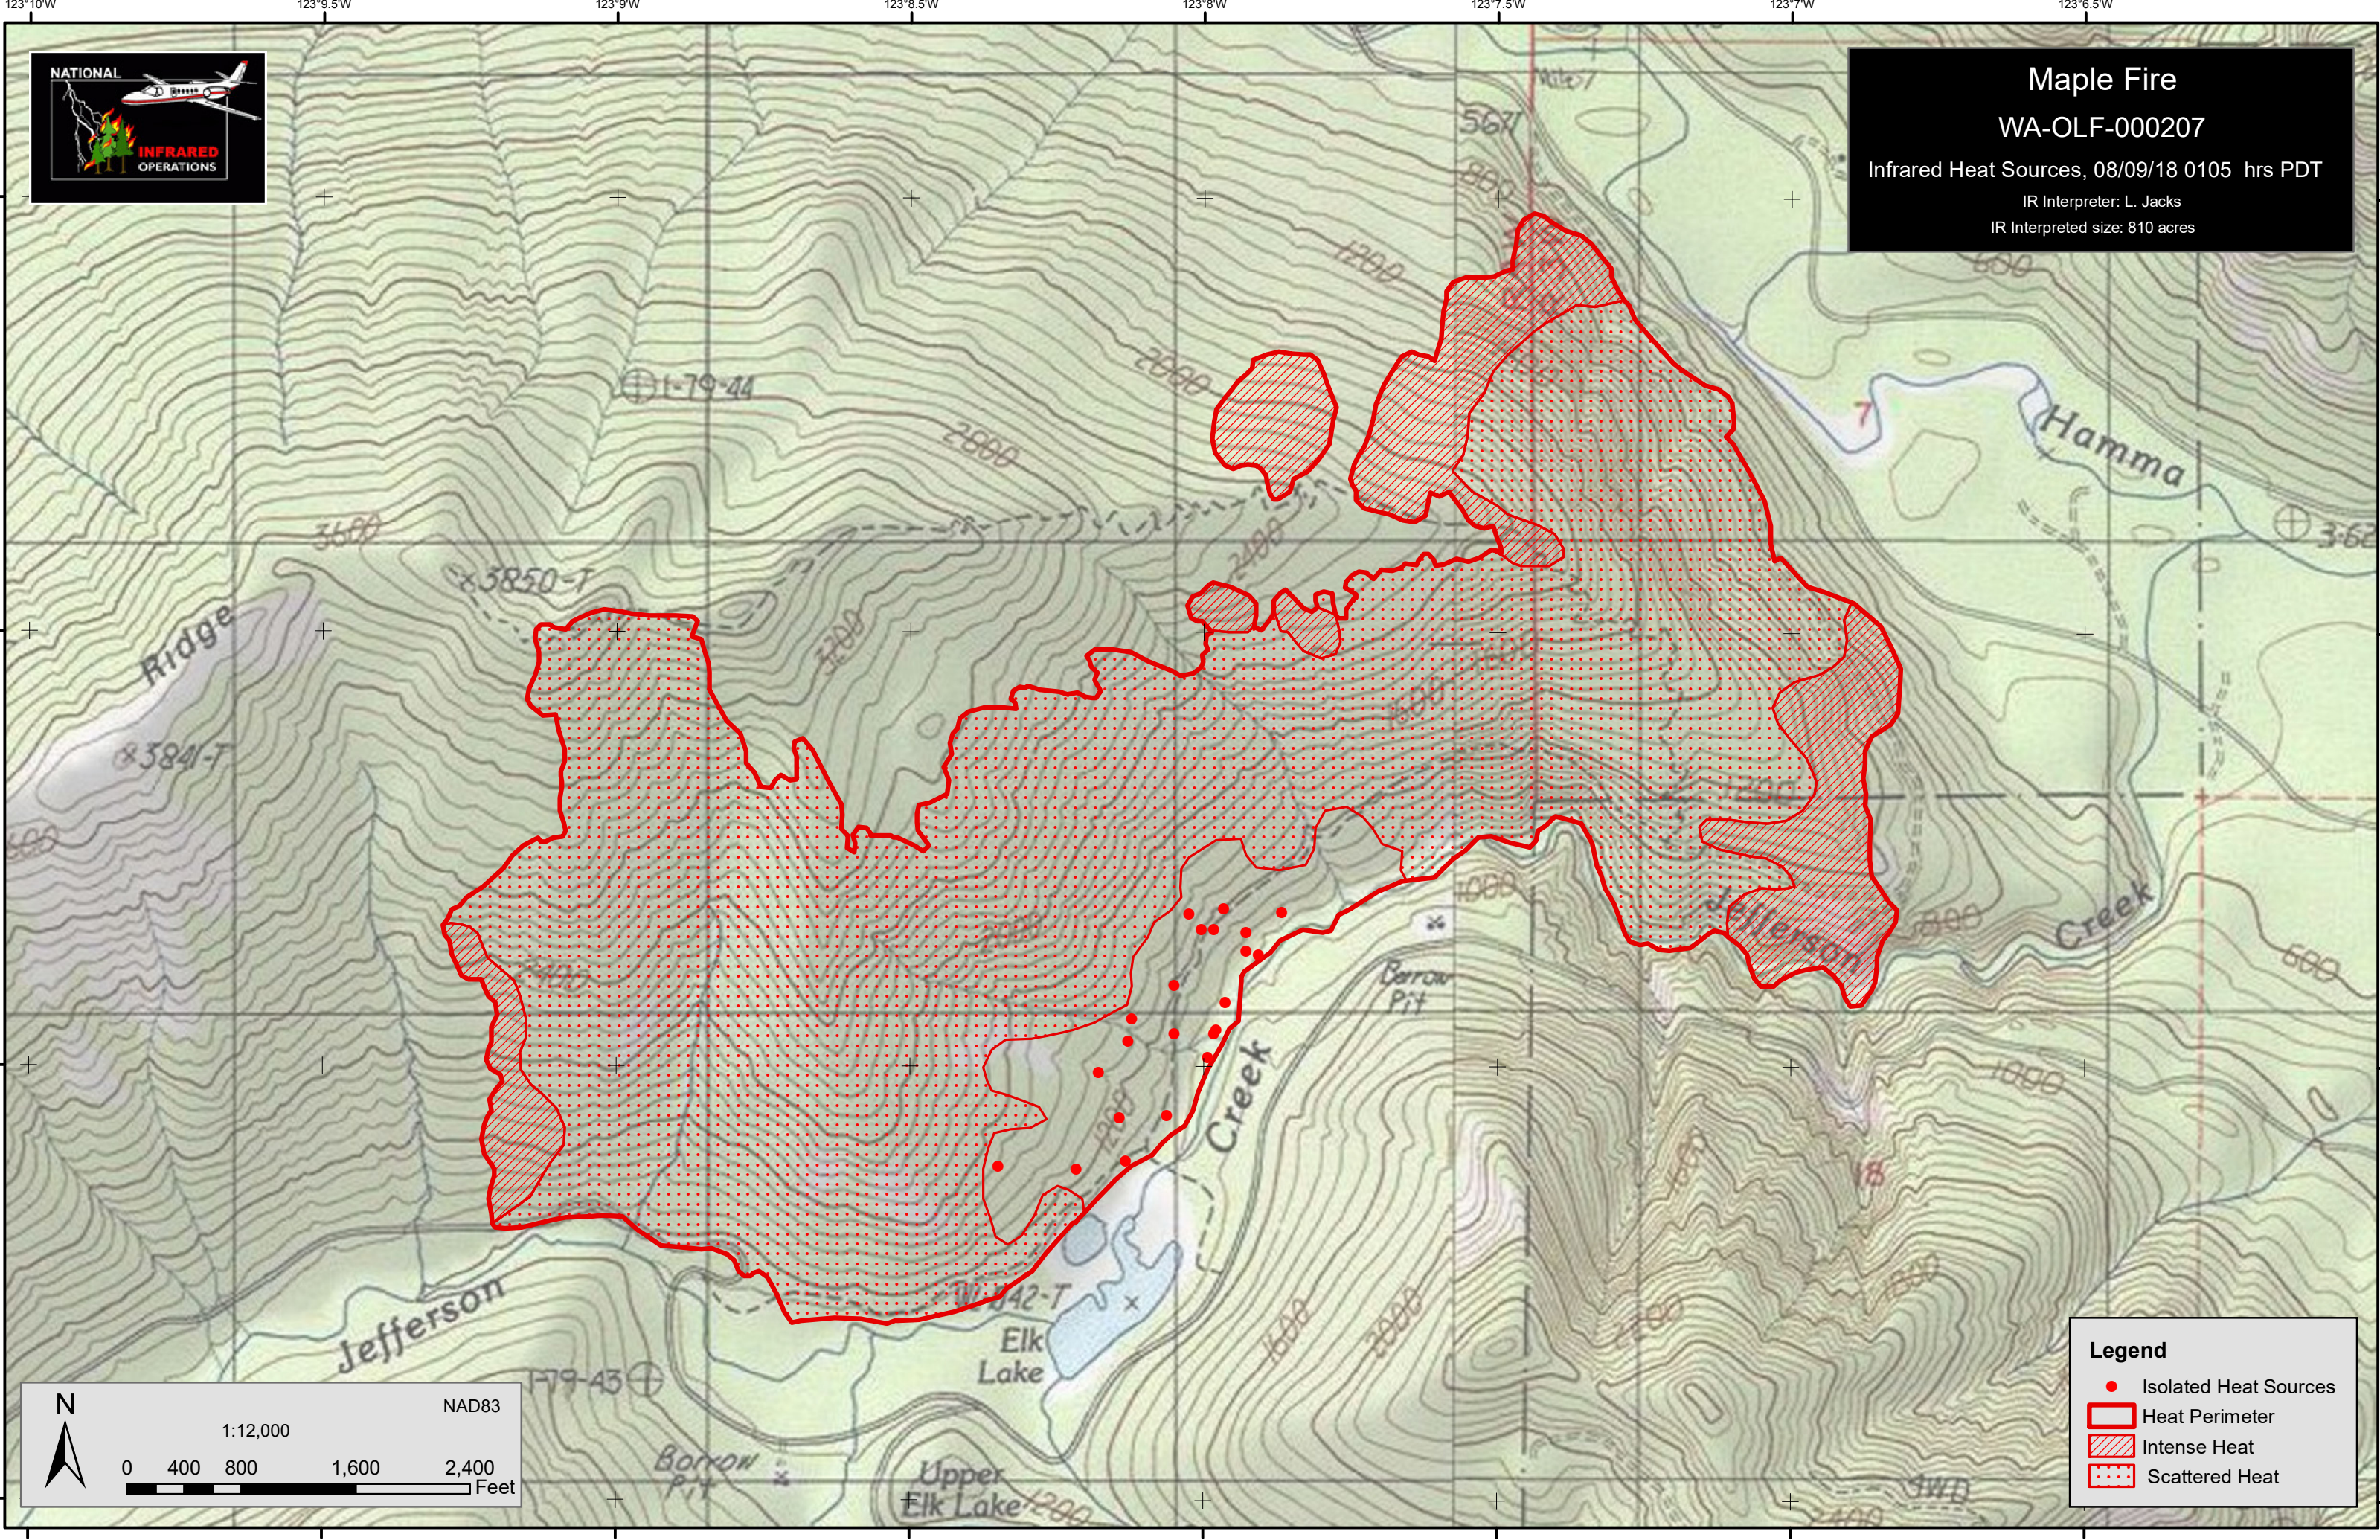

Maple Fire
WA-OLF-000207
Infrared Heat Sources, 08/09/18 0105 hrs PDT
IR Interpreter: L. Jacks
IR Interpreted size: 810 acres

Legend

- Isolated Heat Sources
- ▭ Heat Perimeter
- ▨ Intense Heat
- ▤ Scattered Heat