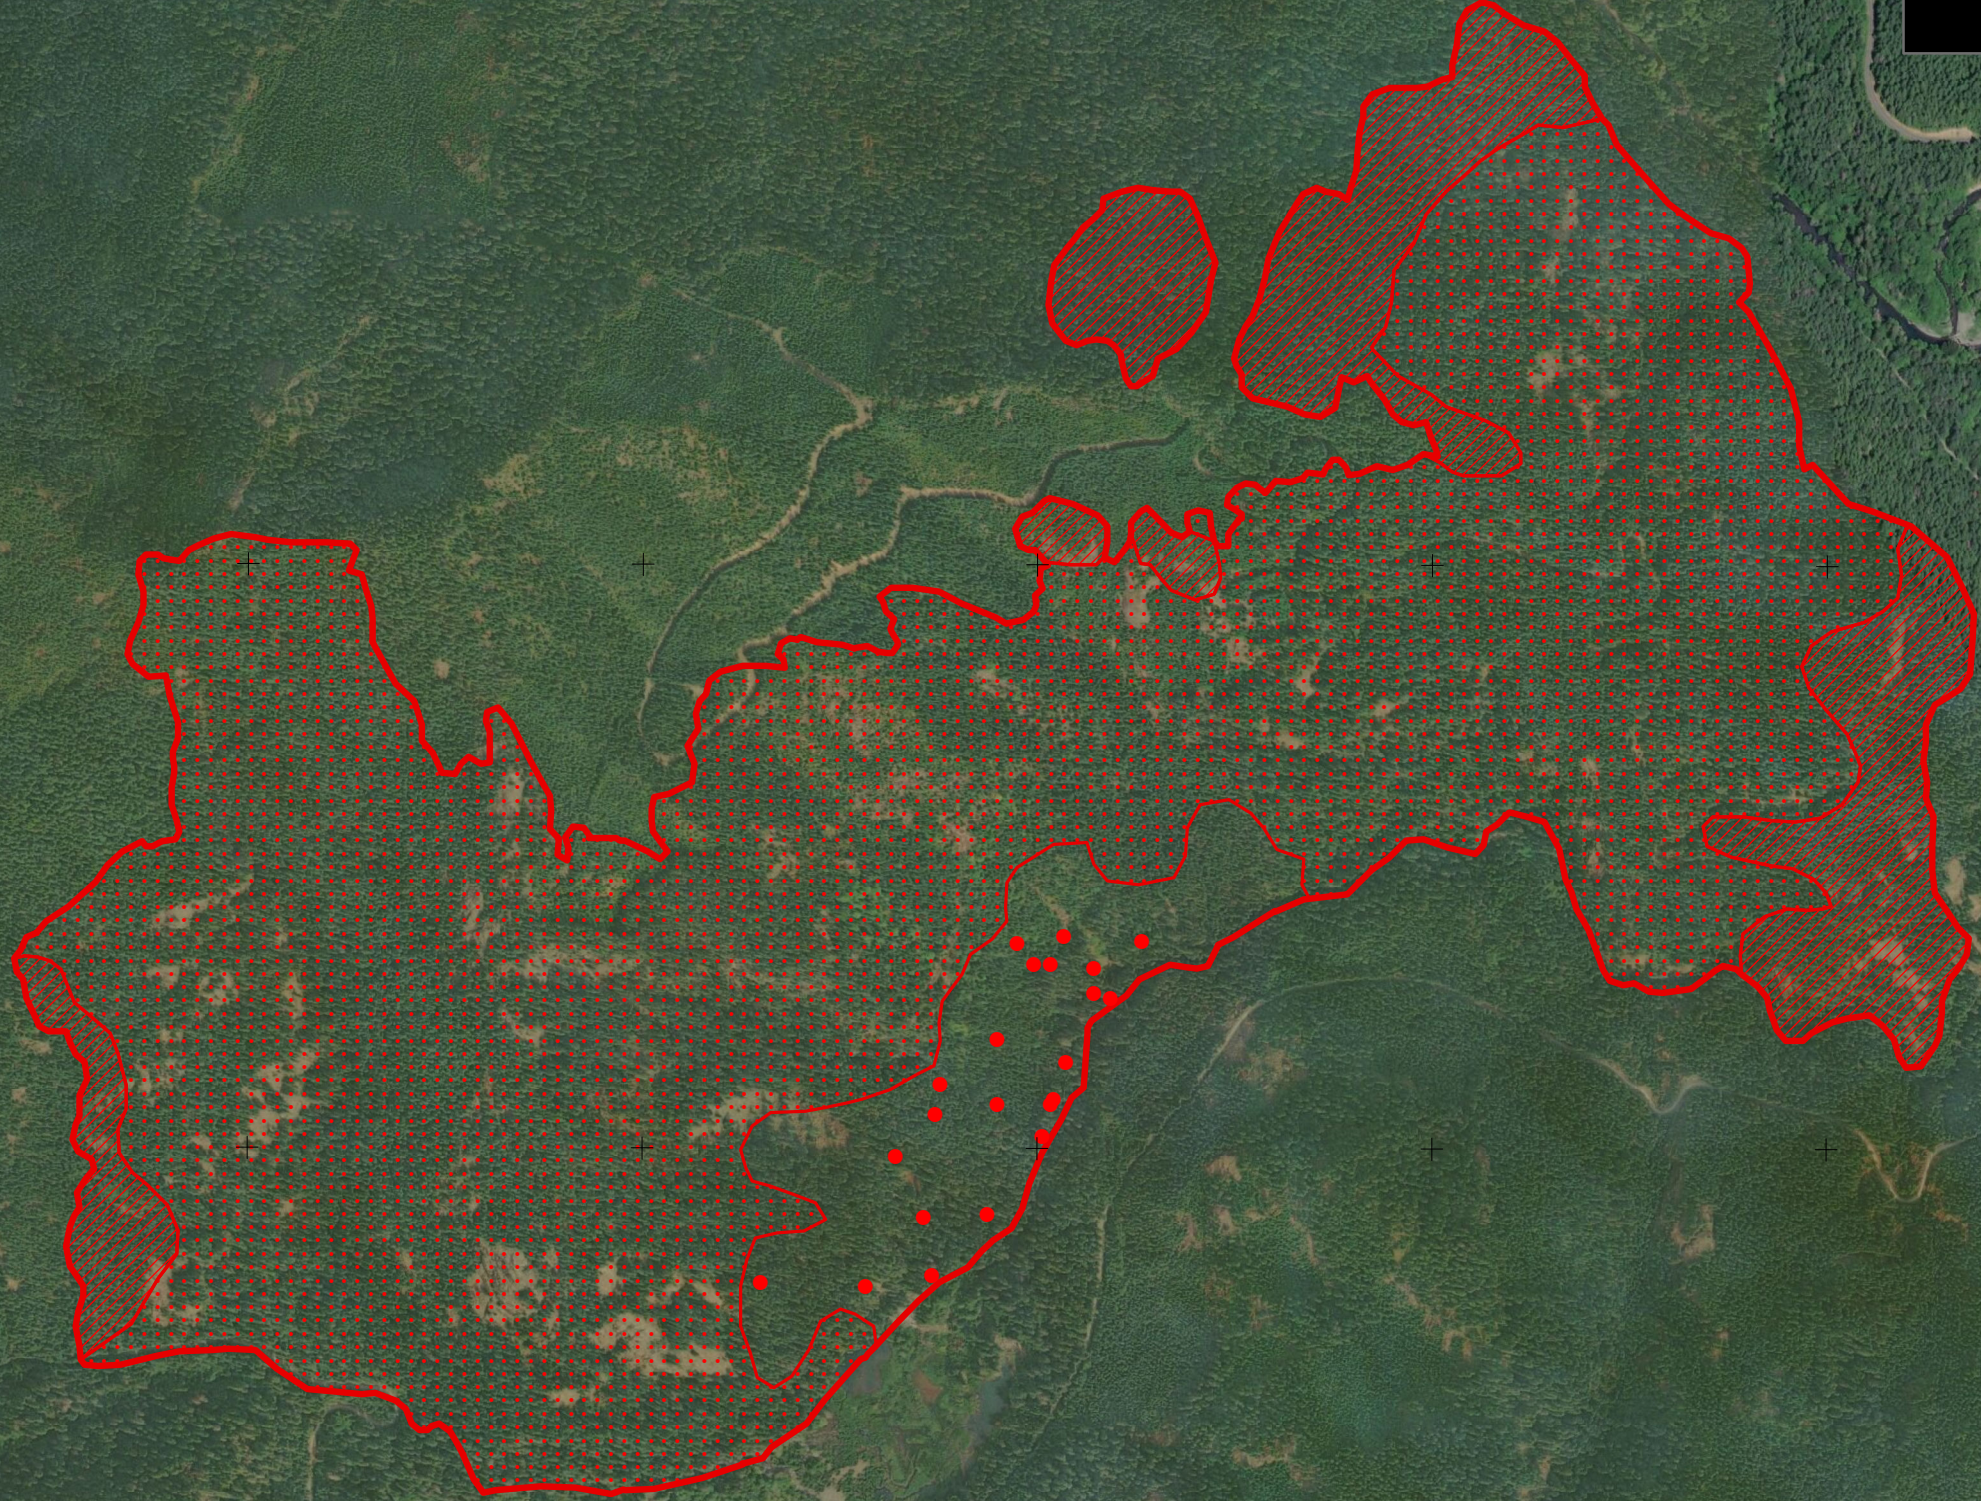

Maple Fire
WA-OLF-000207
Infrared Heat Sources, 08/09/18 0105 hrs PDT
IR Interpreter: L. Jacks
IR Interpreted size: 810 acres

Legend

- Isolated Heat Sources
- ▭ Heat Perimeter
- ▨ Intense Heat
- ▤ Scattered Heat