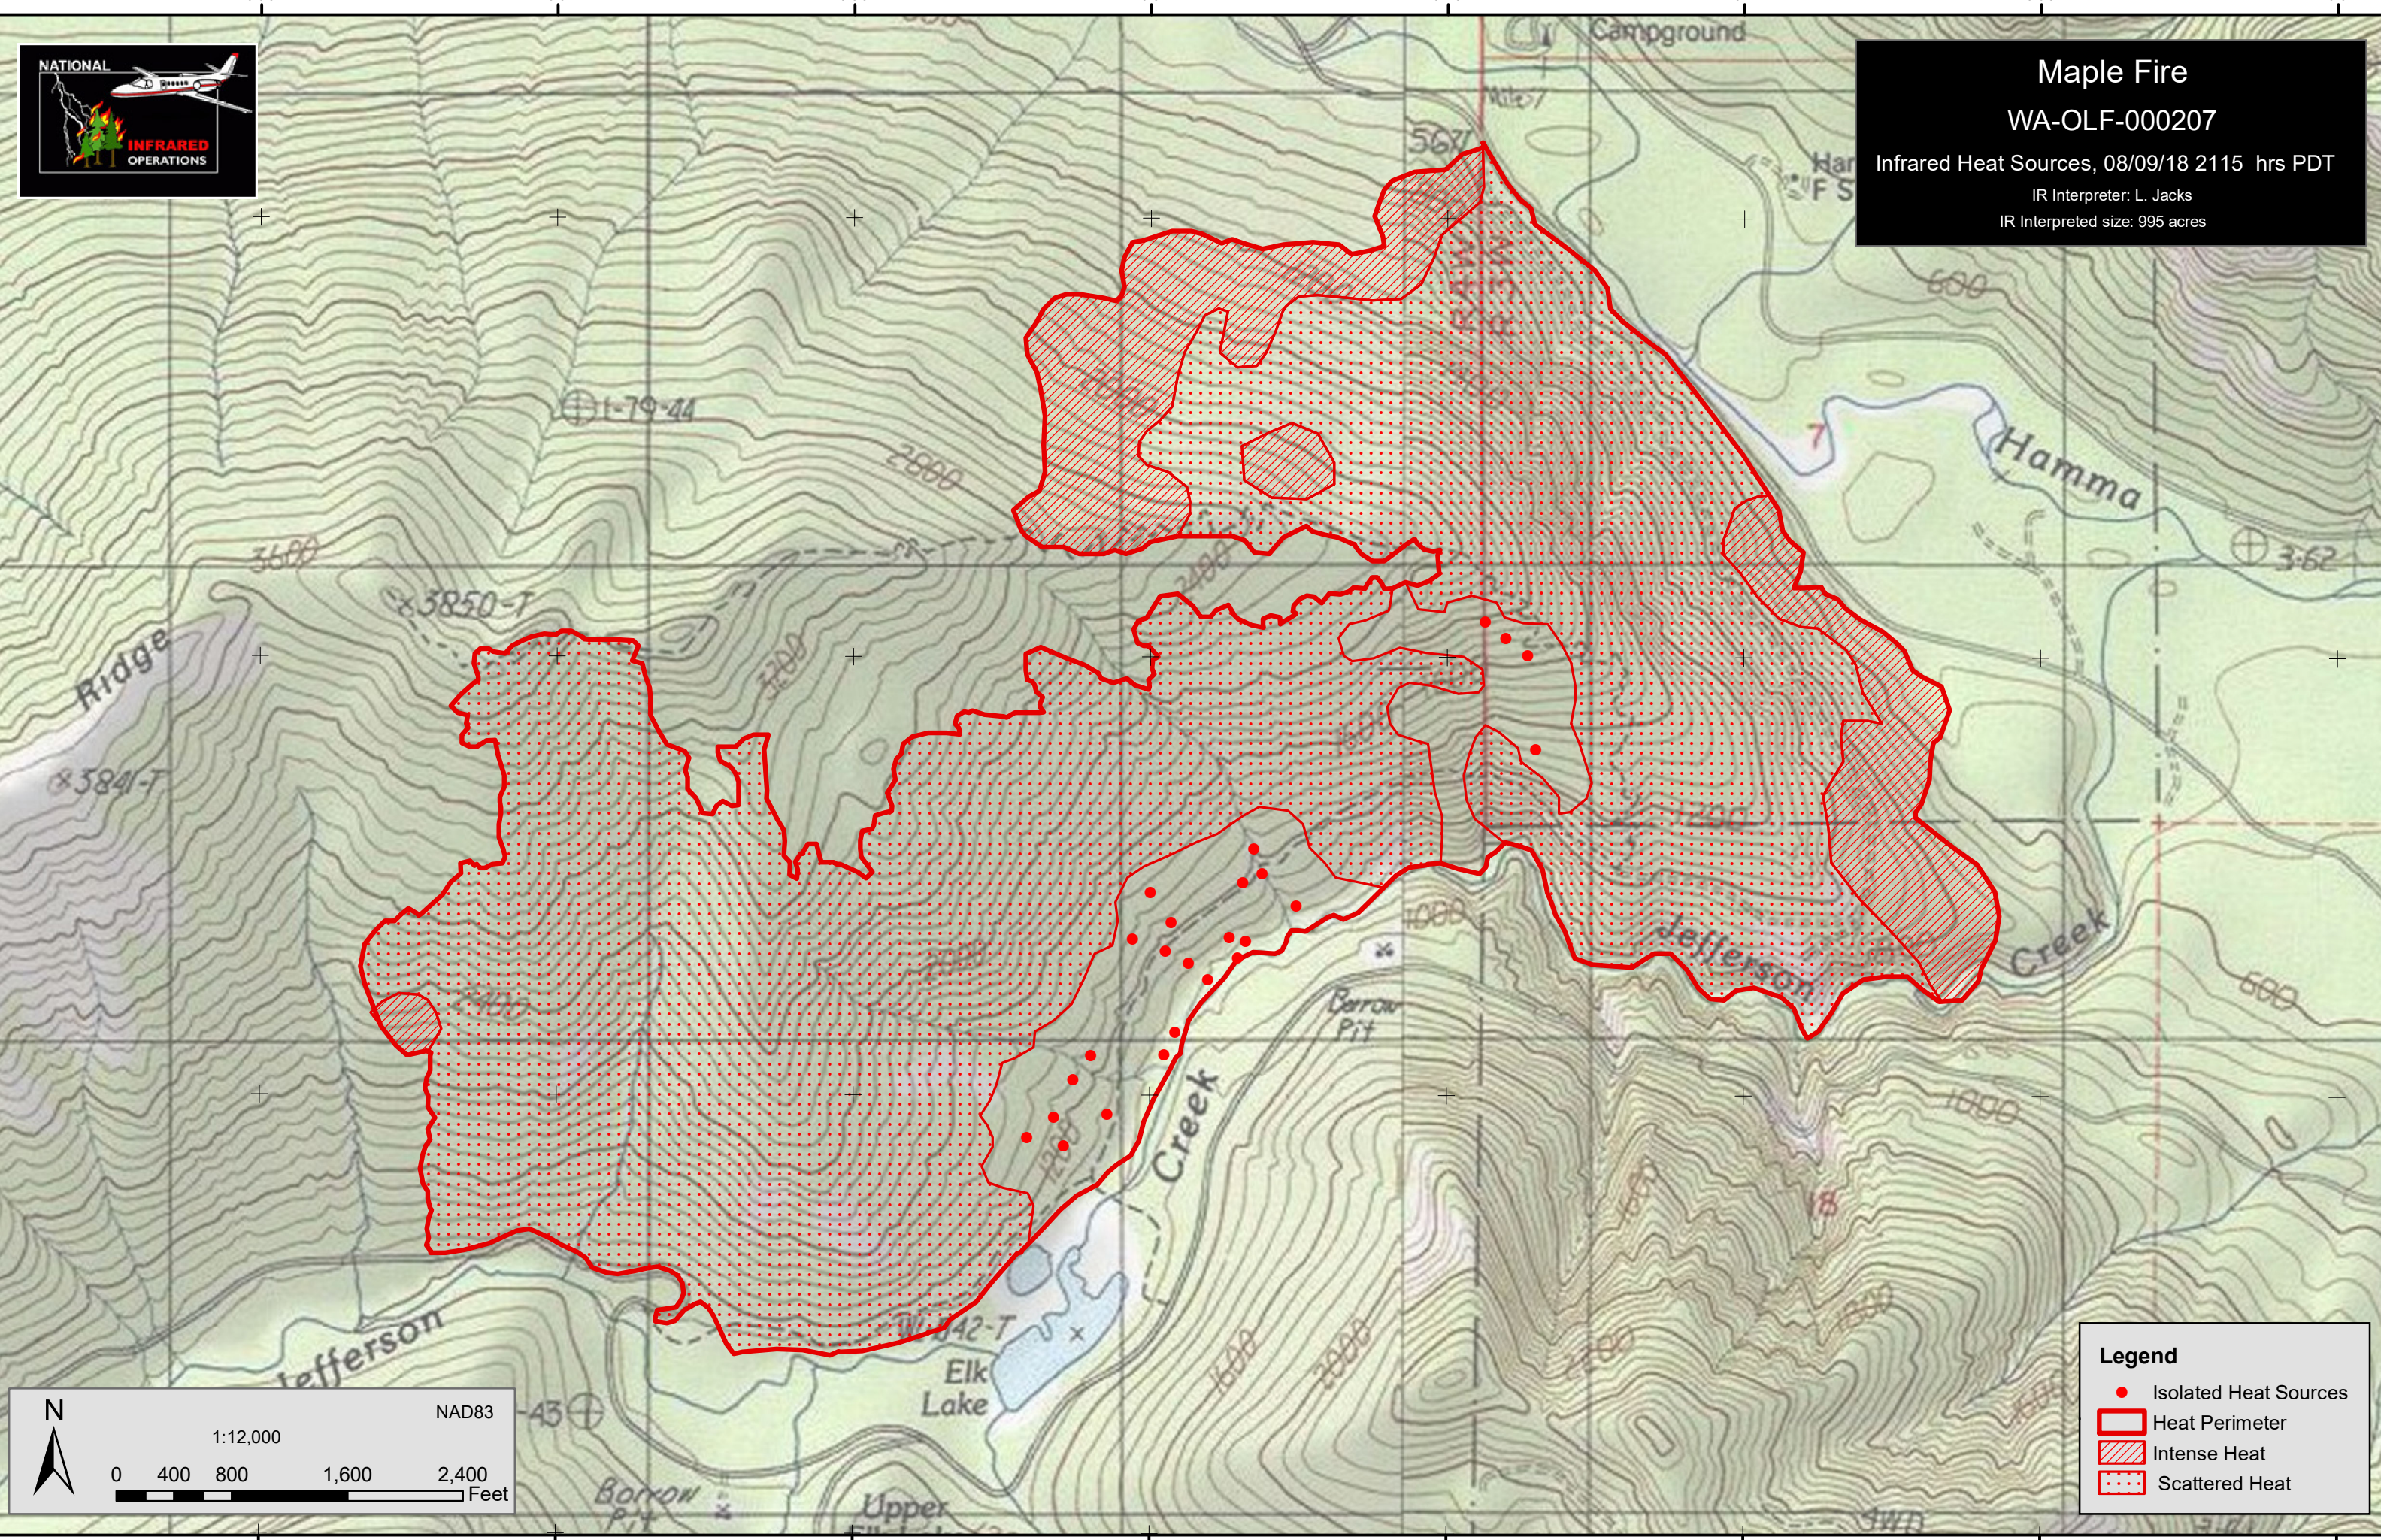

Maple Fire
WA-OLF-000207
Infrared Heat Sources, 08/09/18 2115 hrs PDT
IR Interpreter: L. Jacks
IR Interpreted size: 995 acres

Legend

- Isolated Heat Sources
- ▭ Heat Perimeter
- ▨ Intense Heat
- ▤ Scattered Heat