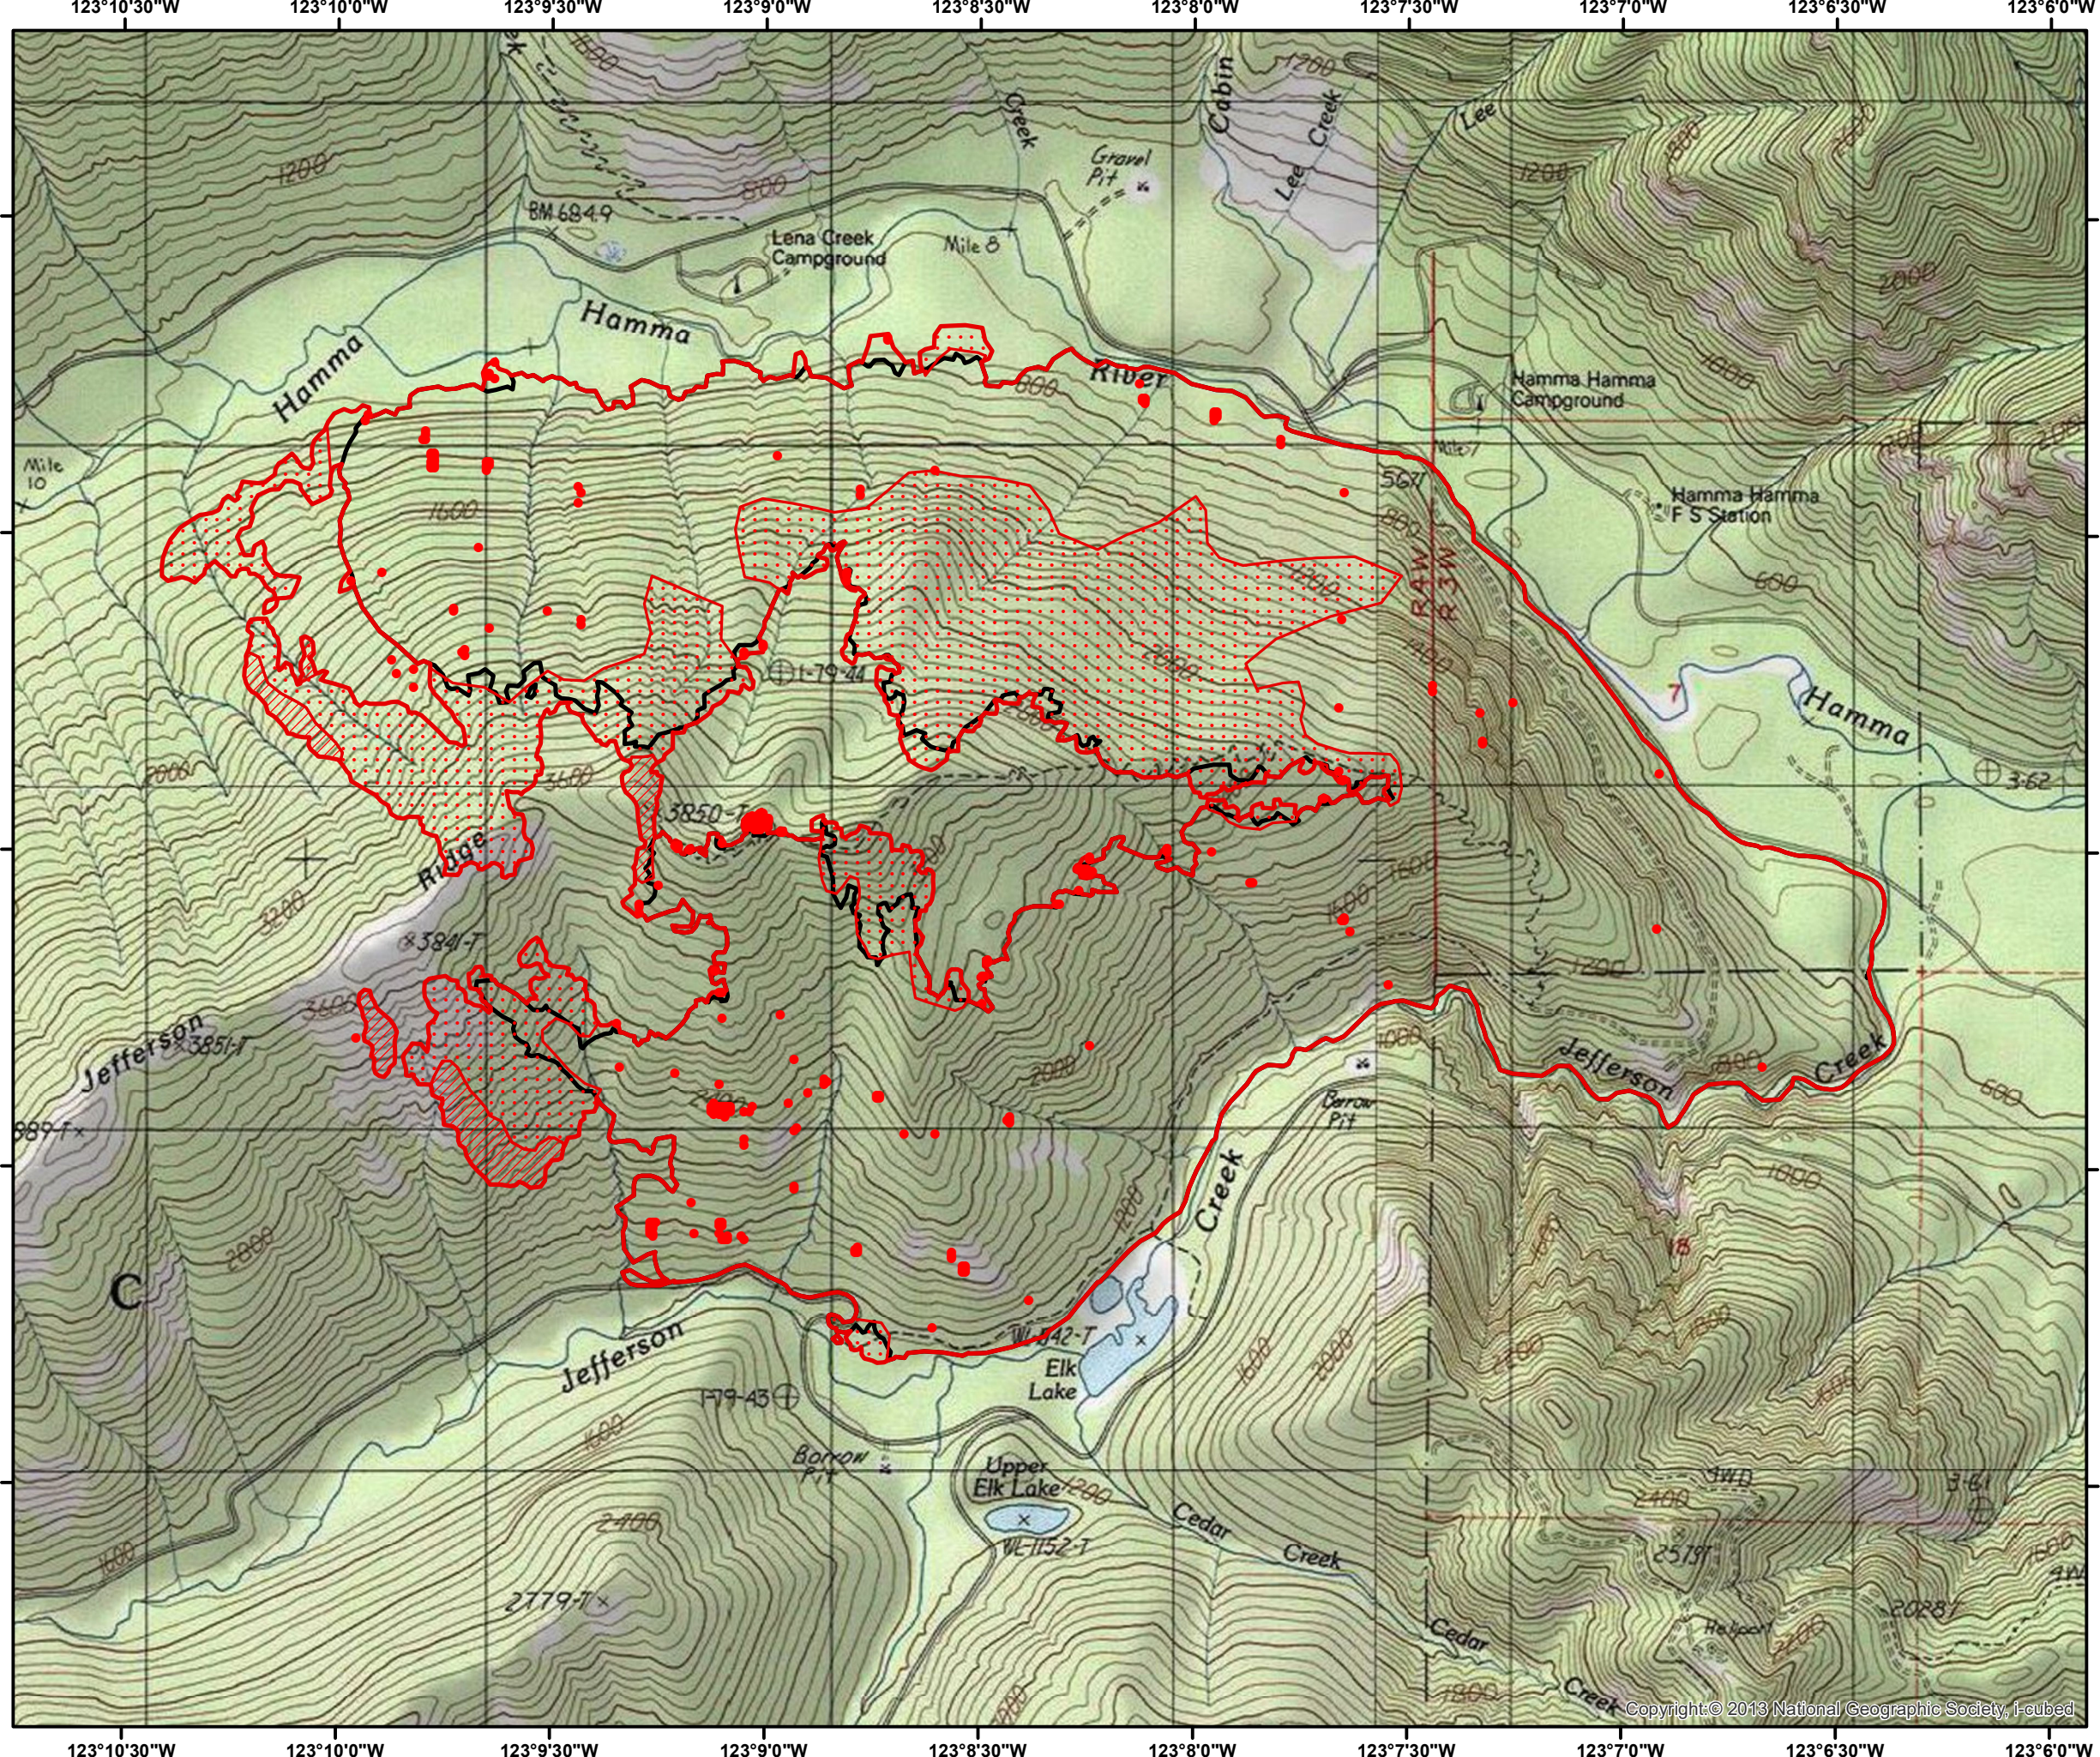

Maple WA-OLF-000207 Infrared Heat Sources

- Heat Perimeter
- Intense Heat
- Scattered Heat
- Isolated Heat Sources
- Previous Heat Perimeter

NAD 1983 UTM Zone 12N

IR Interpreter: Buck Buchanan
Interpreted Acres: 1,879
Date: 08/21/2018
Time Imagery Received: 0000 hrs. MDT