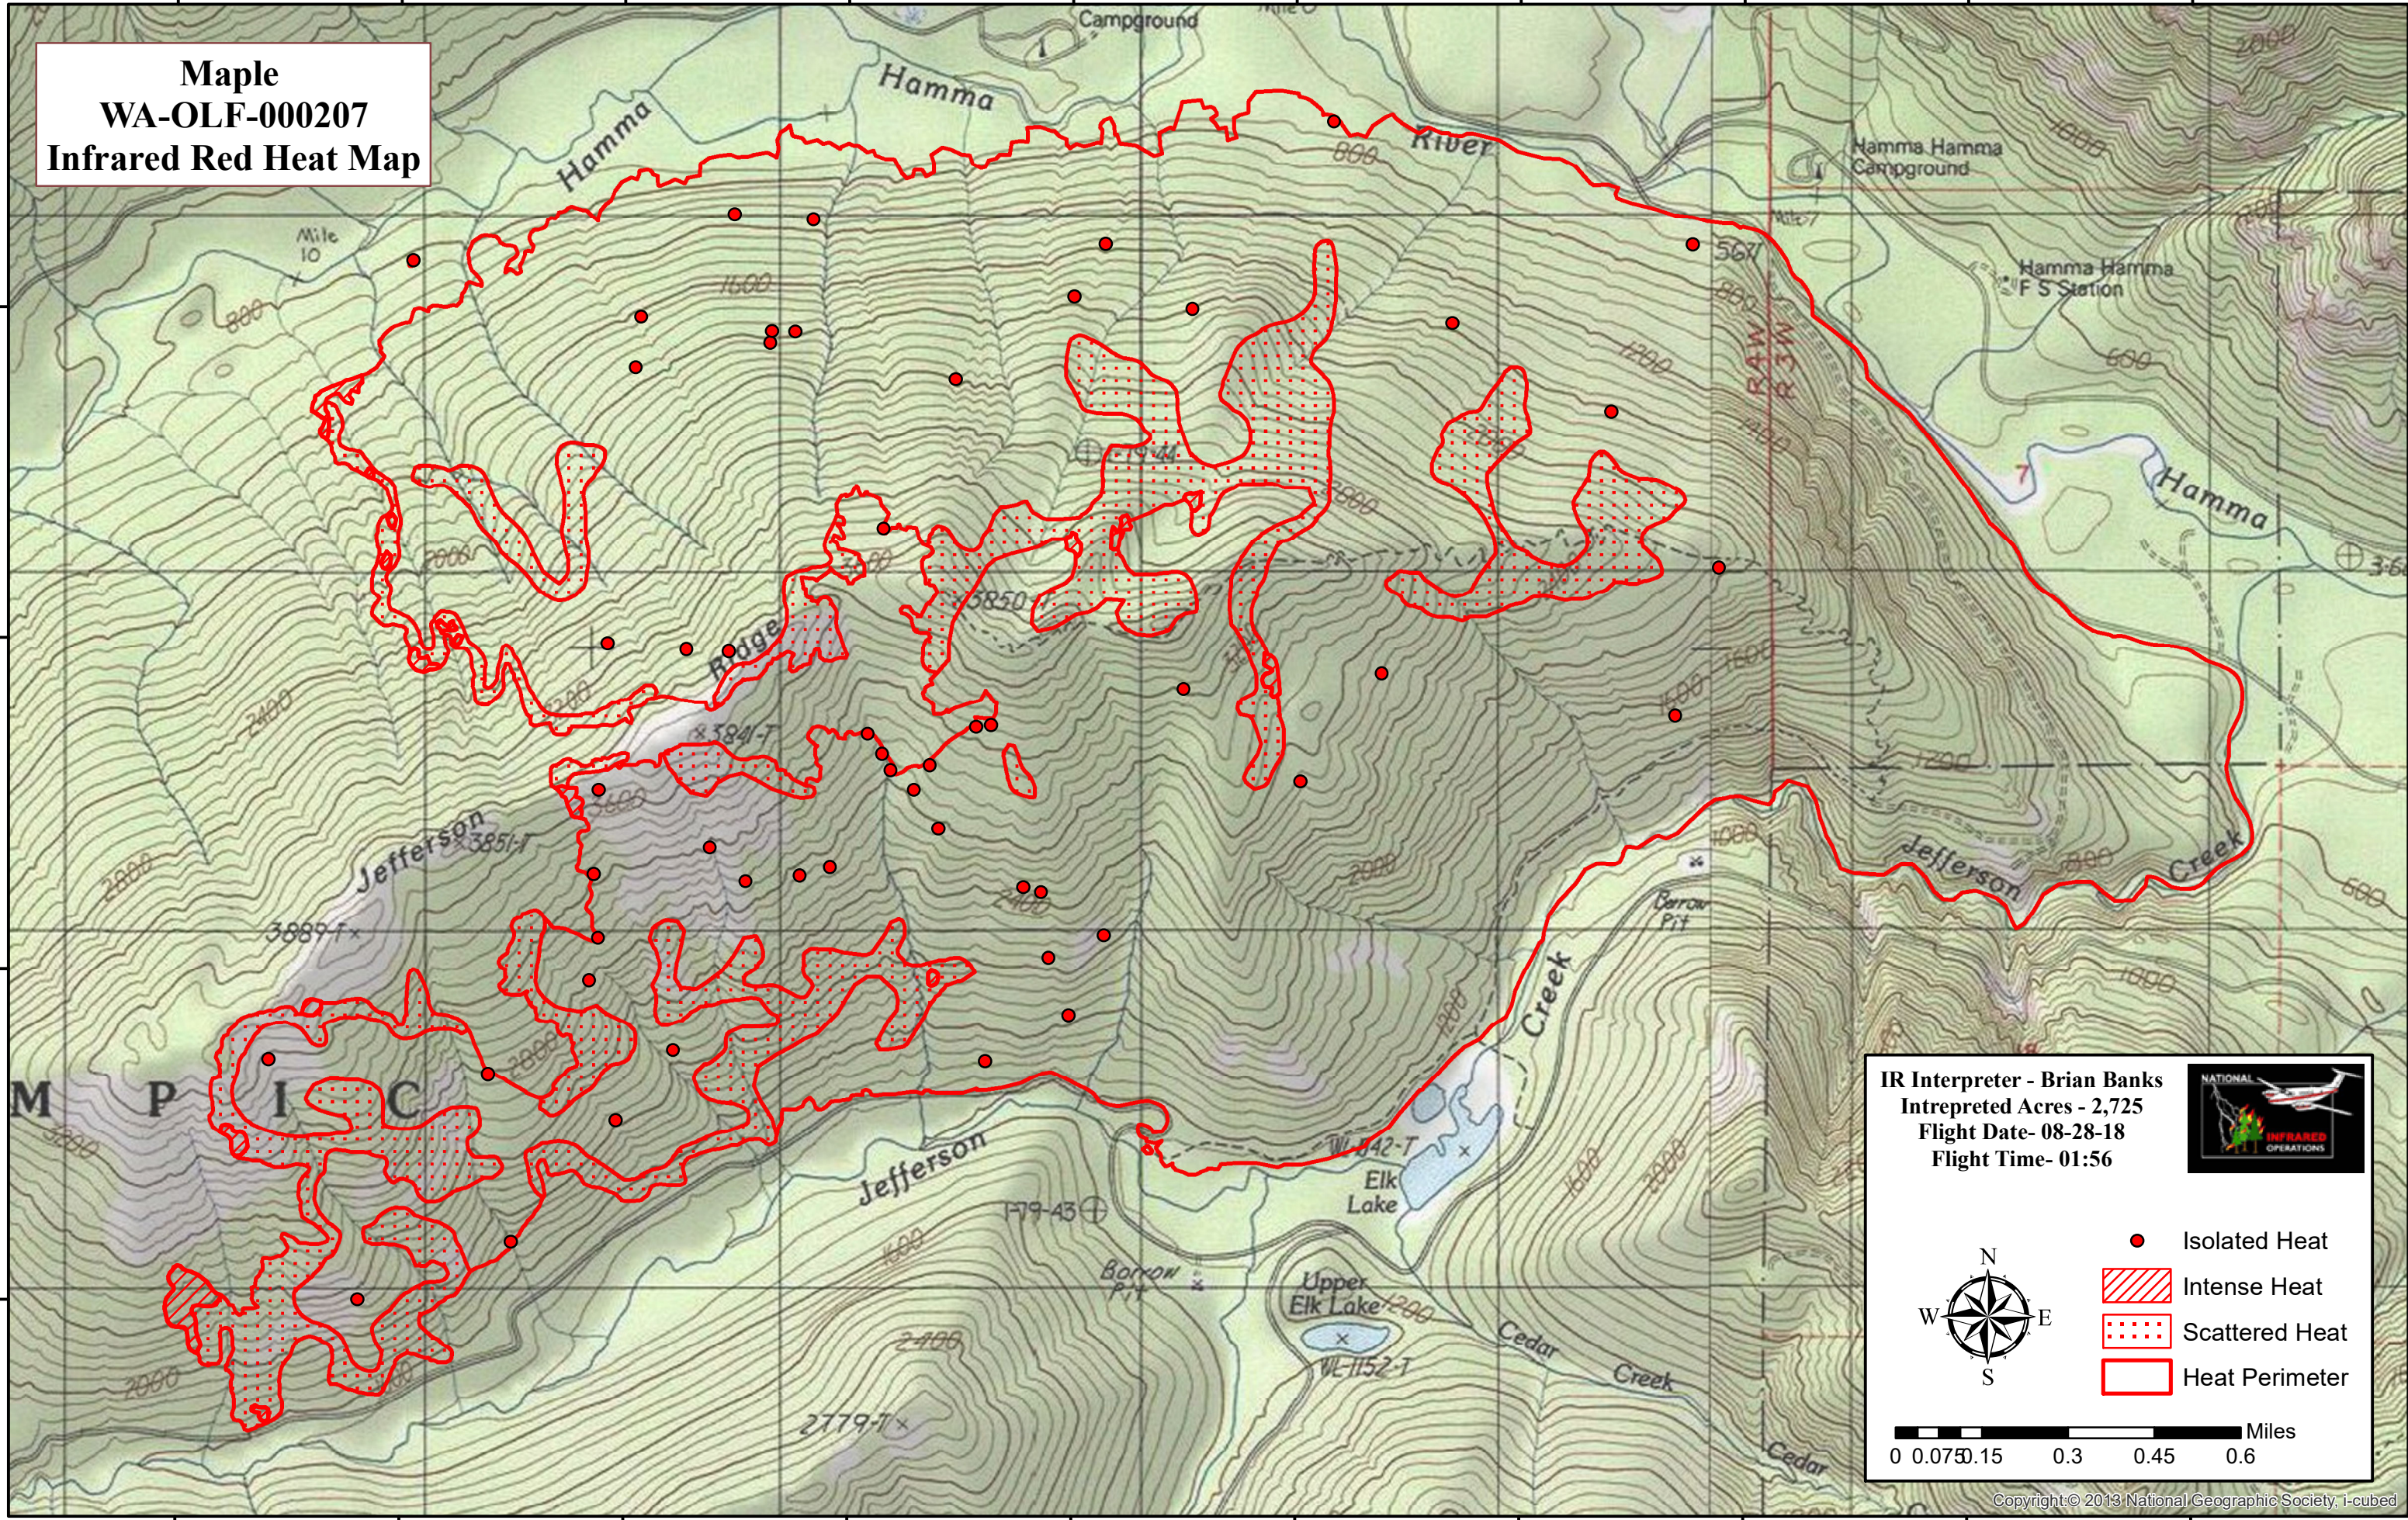

**Maple
WA-OLF-000207
Infrared Red Heat Map**

IR Interpreter - Brian Banks
Intepreted Acres - 2,725
Flight Date- 08-28-18
Flight Time- 01:56

- Isolated Heat
- ▨ Intense Heat
- ▤ Scattered Heat
- ▭ Heat Perimeter

0 0.075 0.15 0.3 0.45 0.6 Miles