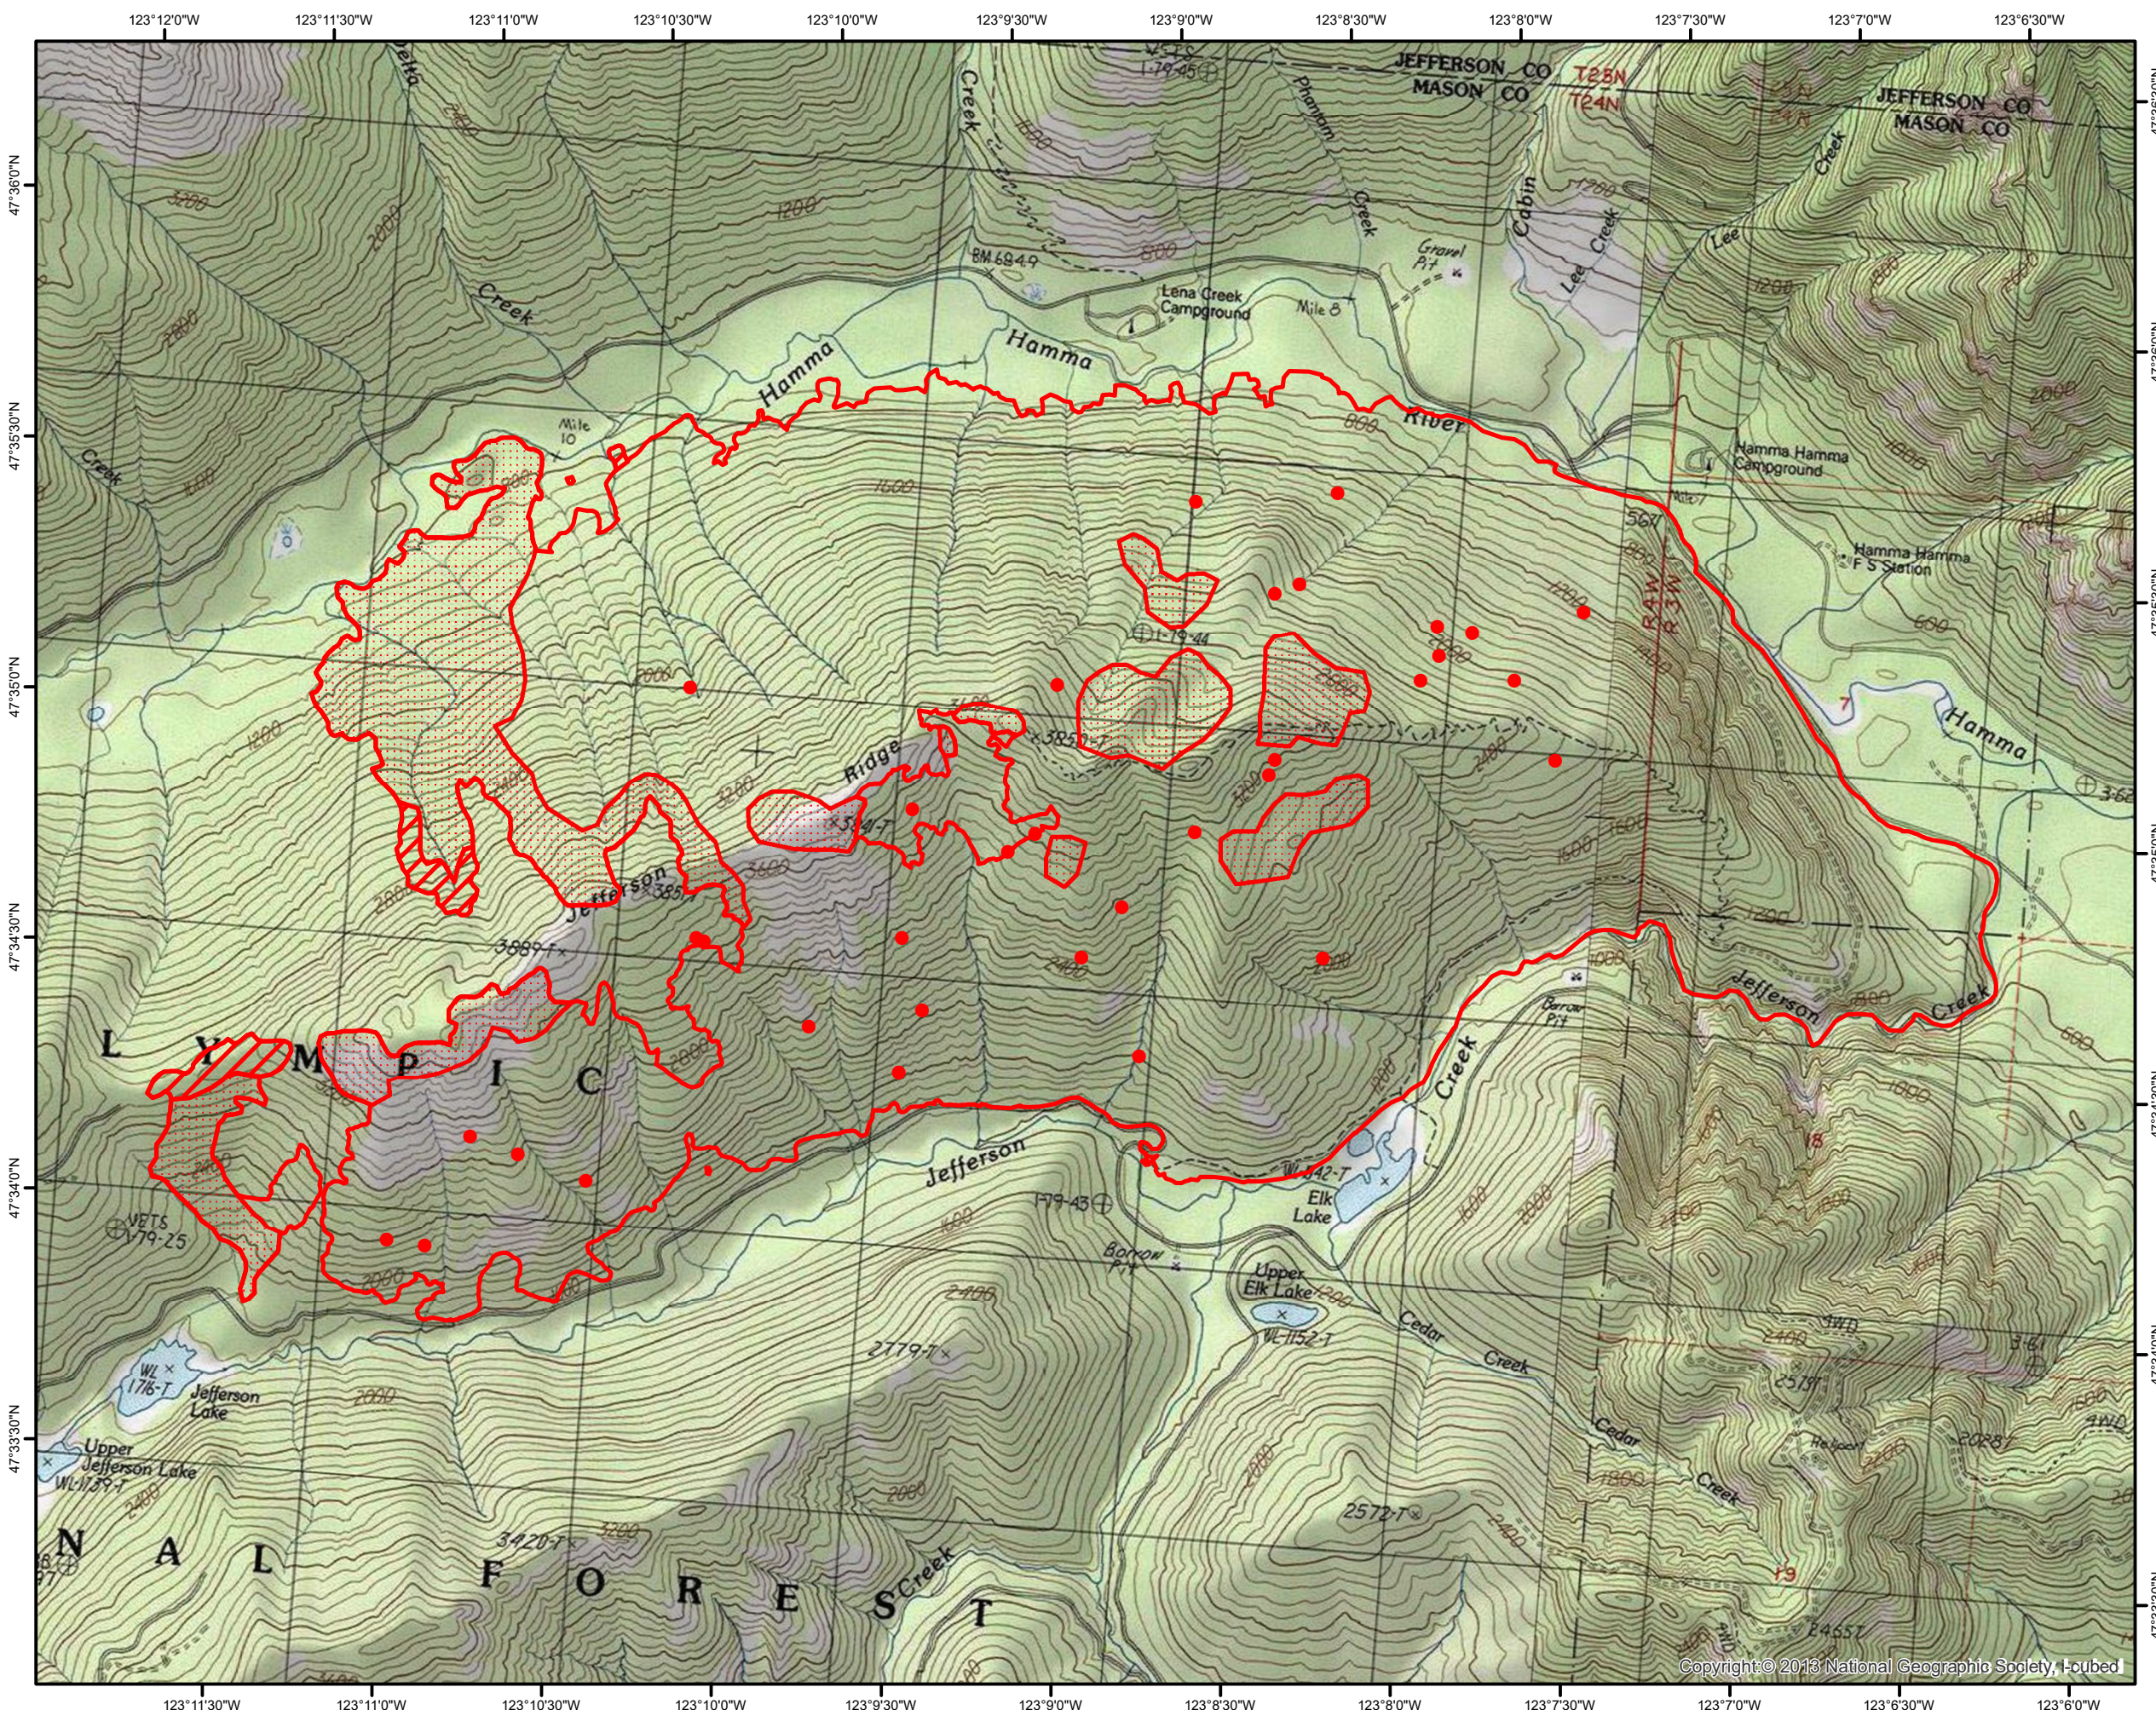

INFRARED MAP
Maple (WA-OLF-000207)
Flight : Sept 9, 2018 @ 0239 MDT
Heat Acres: 3,273
IRIN Andrew Mock

Legend

- Isolated Heat Sources
- ⬭ Heat Perimeter
- ▨ Intense Heat
- ▩ Scattered Heat