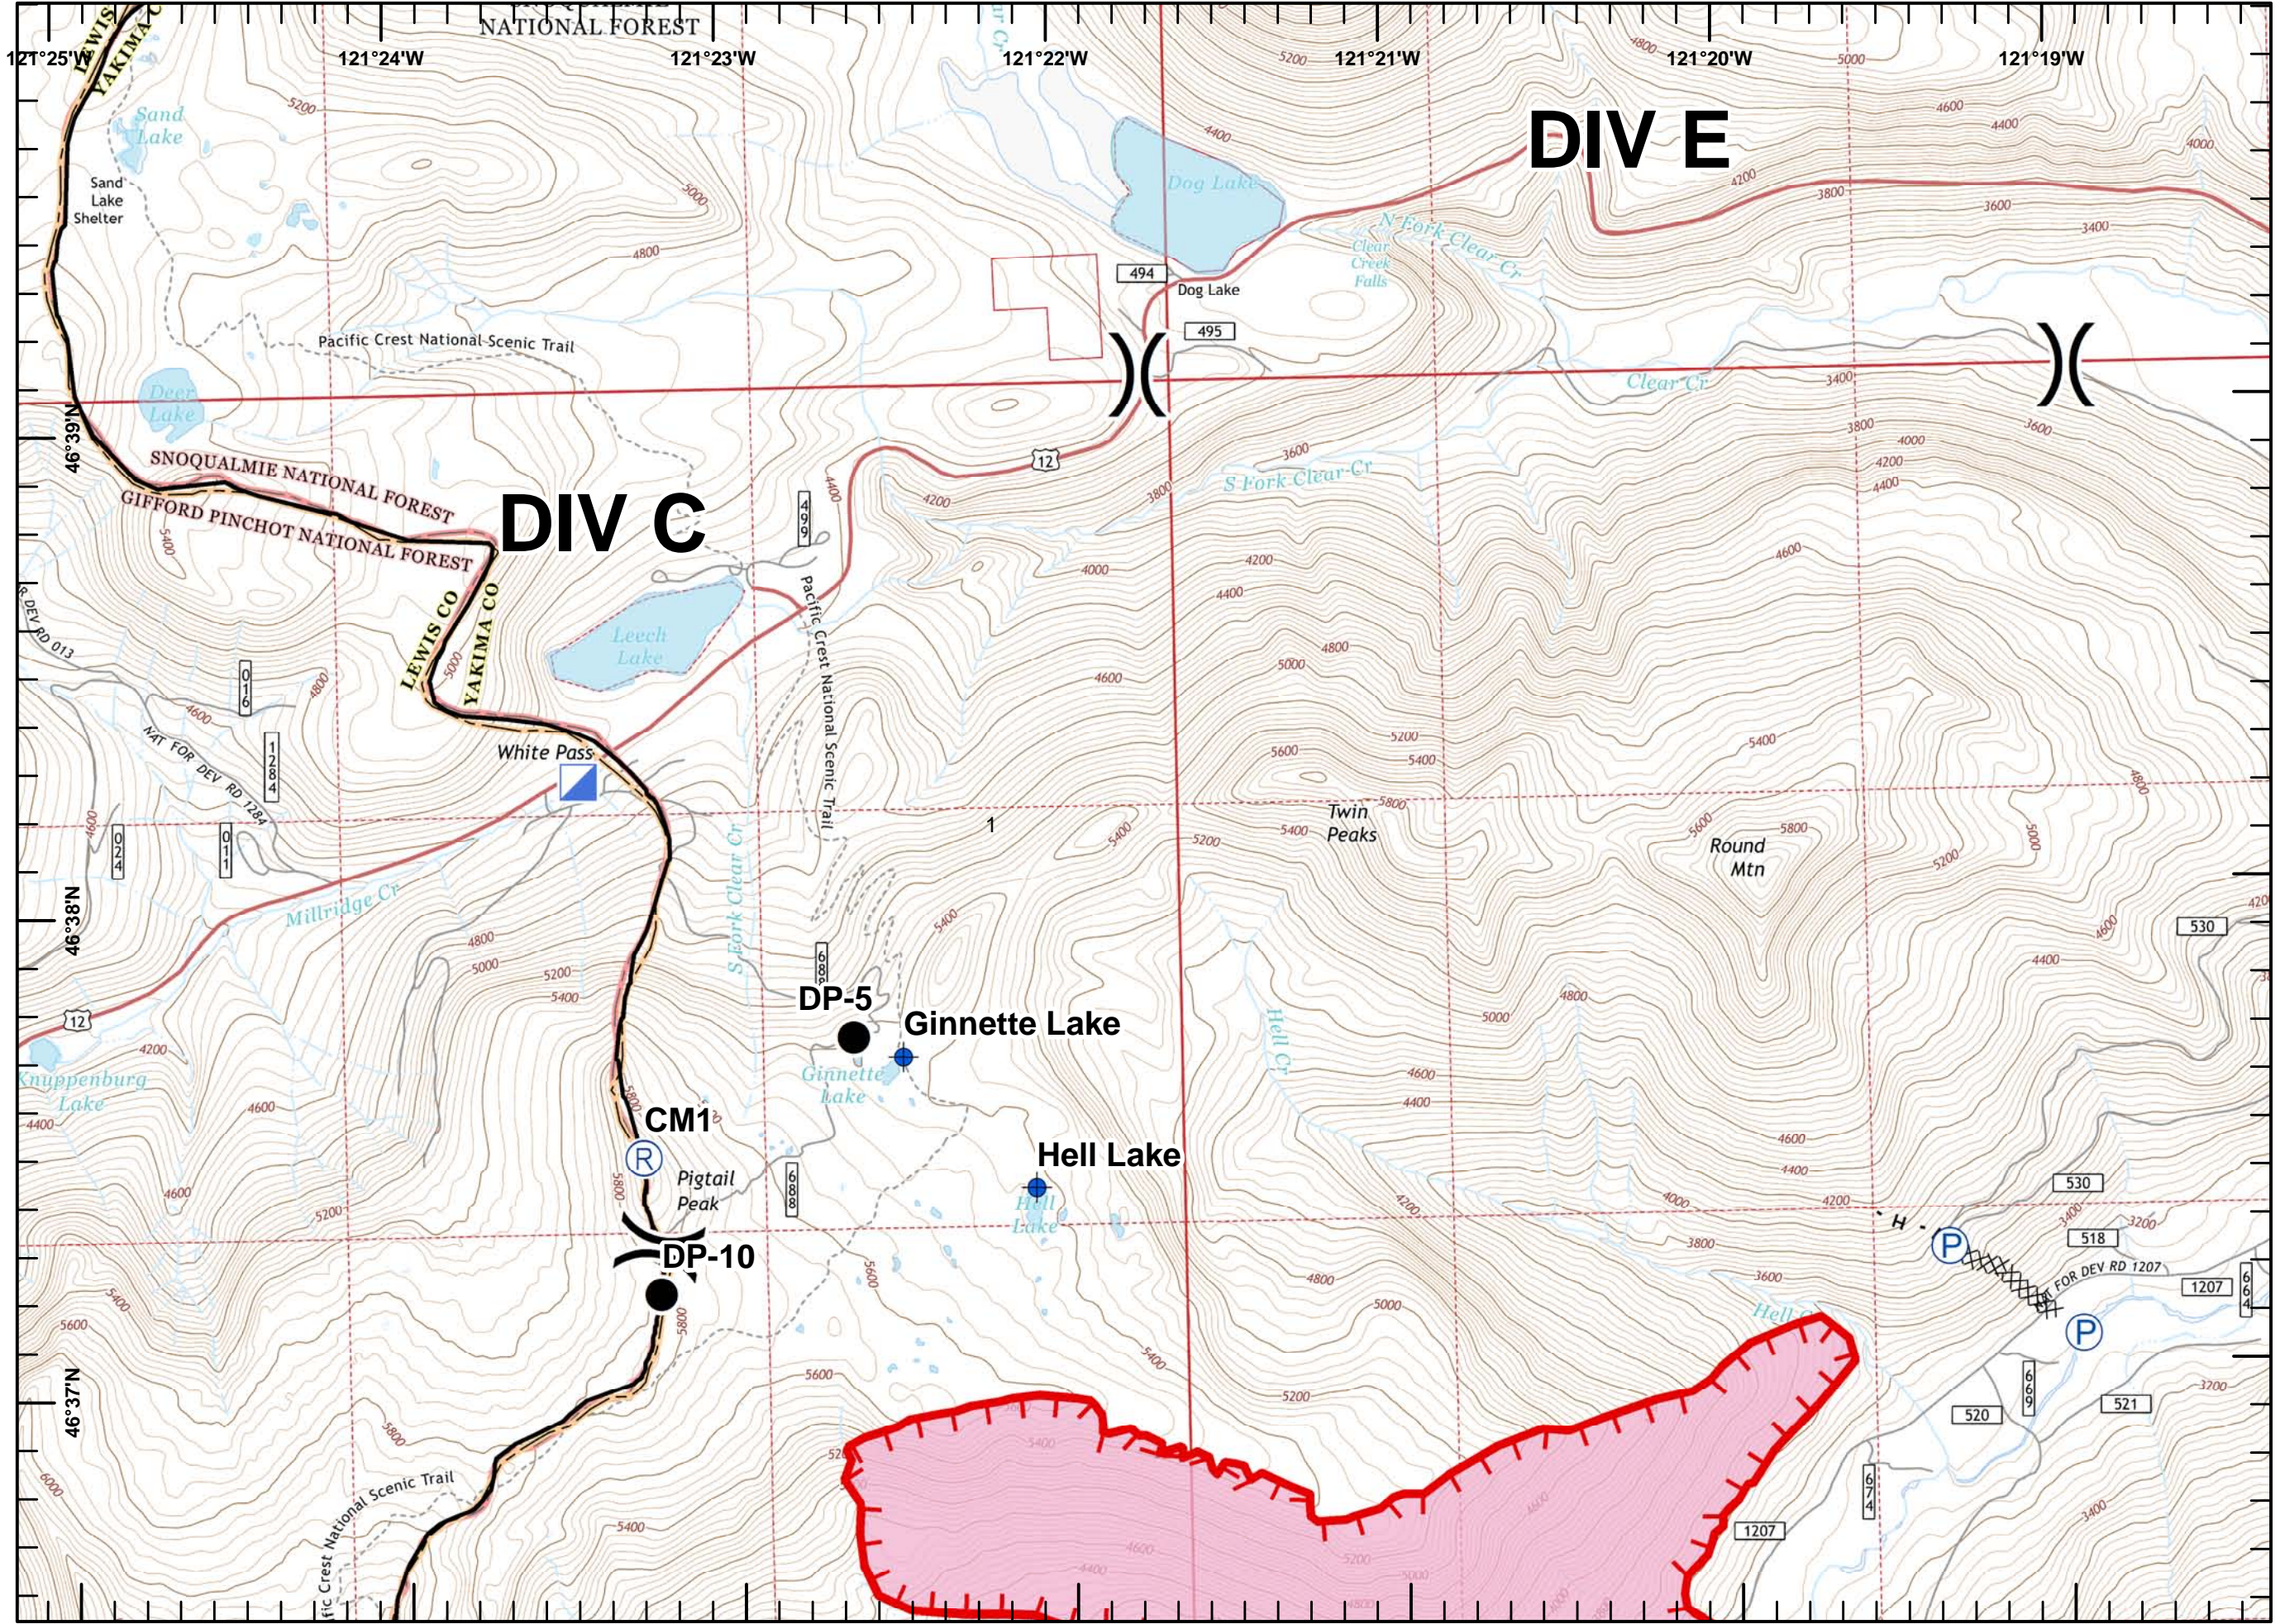

- Legend**
-  Dip Site
 -  Drop Point
 -  Helispot
 -  Incident Command Post
 -  Pump
 -  Repeater
 -  Spot Fire
 -  Division Break
 -  Uncontrolled Fire Edge
 -  Completed Dozer Line
 -  Completed Hand Line
 -  Wildfire Daily Fire Perimeter

JT
 August 3, 2018
 2000 Hours

- Legend**
-  Dip Site
 -  Drop Point
 -  Helispot
 -  Incident Command Post
 -  Pump
 -  Repeater
 -  Spot Fire
 -  Division Break
 -  Uncontrolled Fire Edge
 -  Completed Dozer Line
 -  Completed Hand Line
 -  Wildfire Daily Fire Perimeter

JT
 August 3, 2018
 2000 Hours

Legend

- Dip Site
- Drop Point
- Helispot
- Incident Command Post
- Pump
- Repeater
- Spot Fire
- Division Break
- Uncontrolled Fire Edge
- Completed Dozer Line
- Completed Hand Line
- Wildfire Daily Fire Perimeter