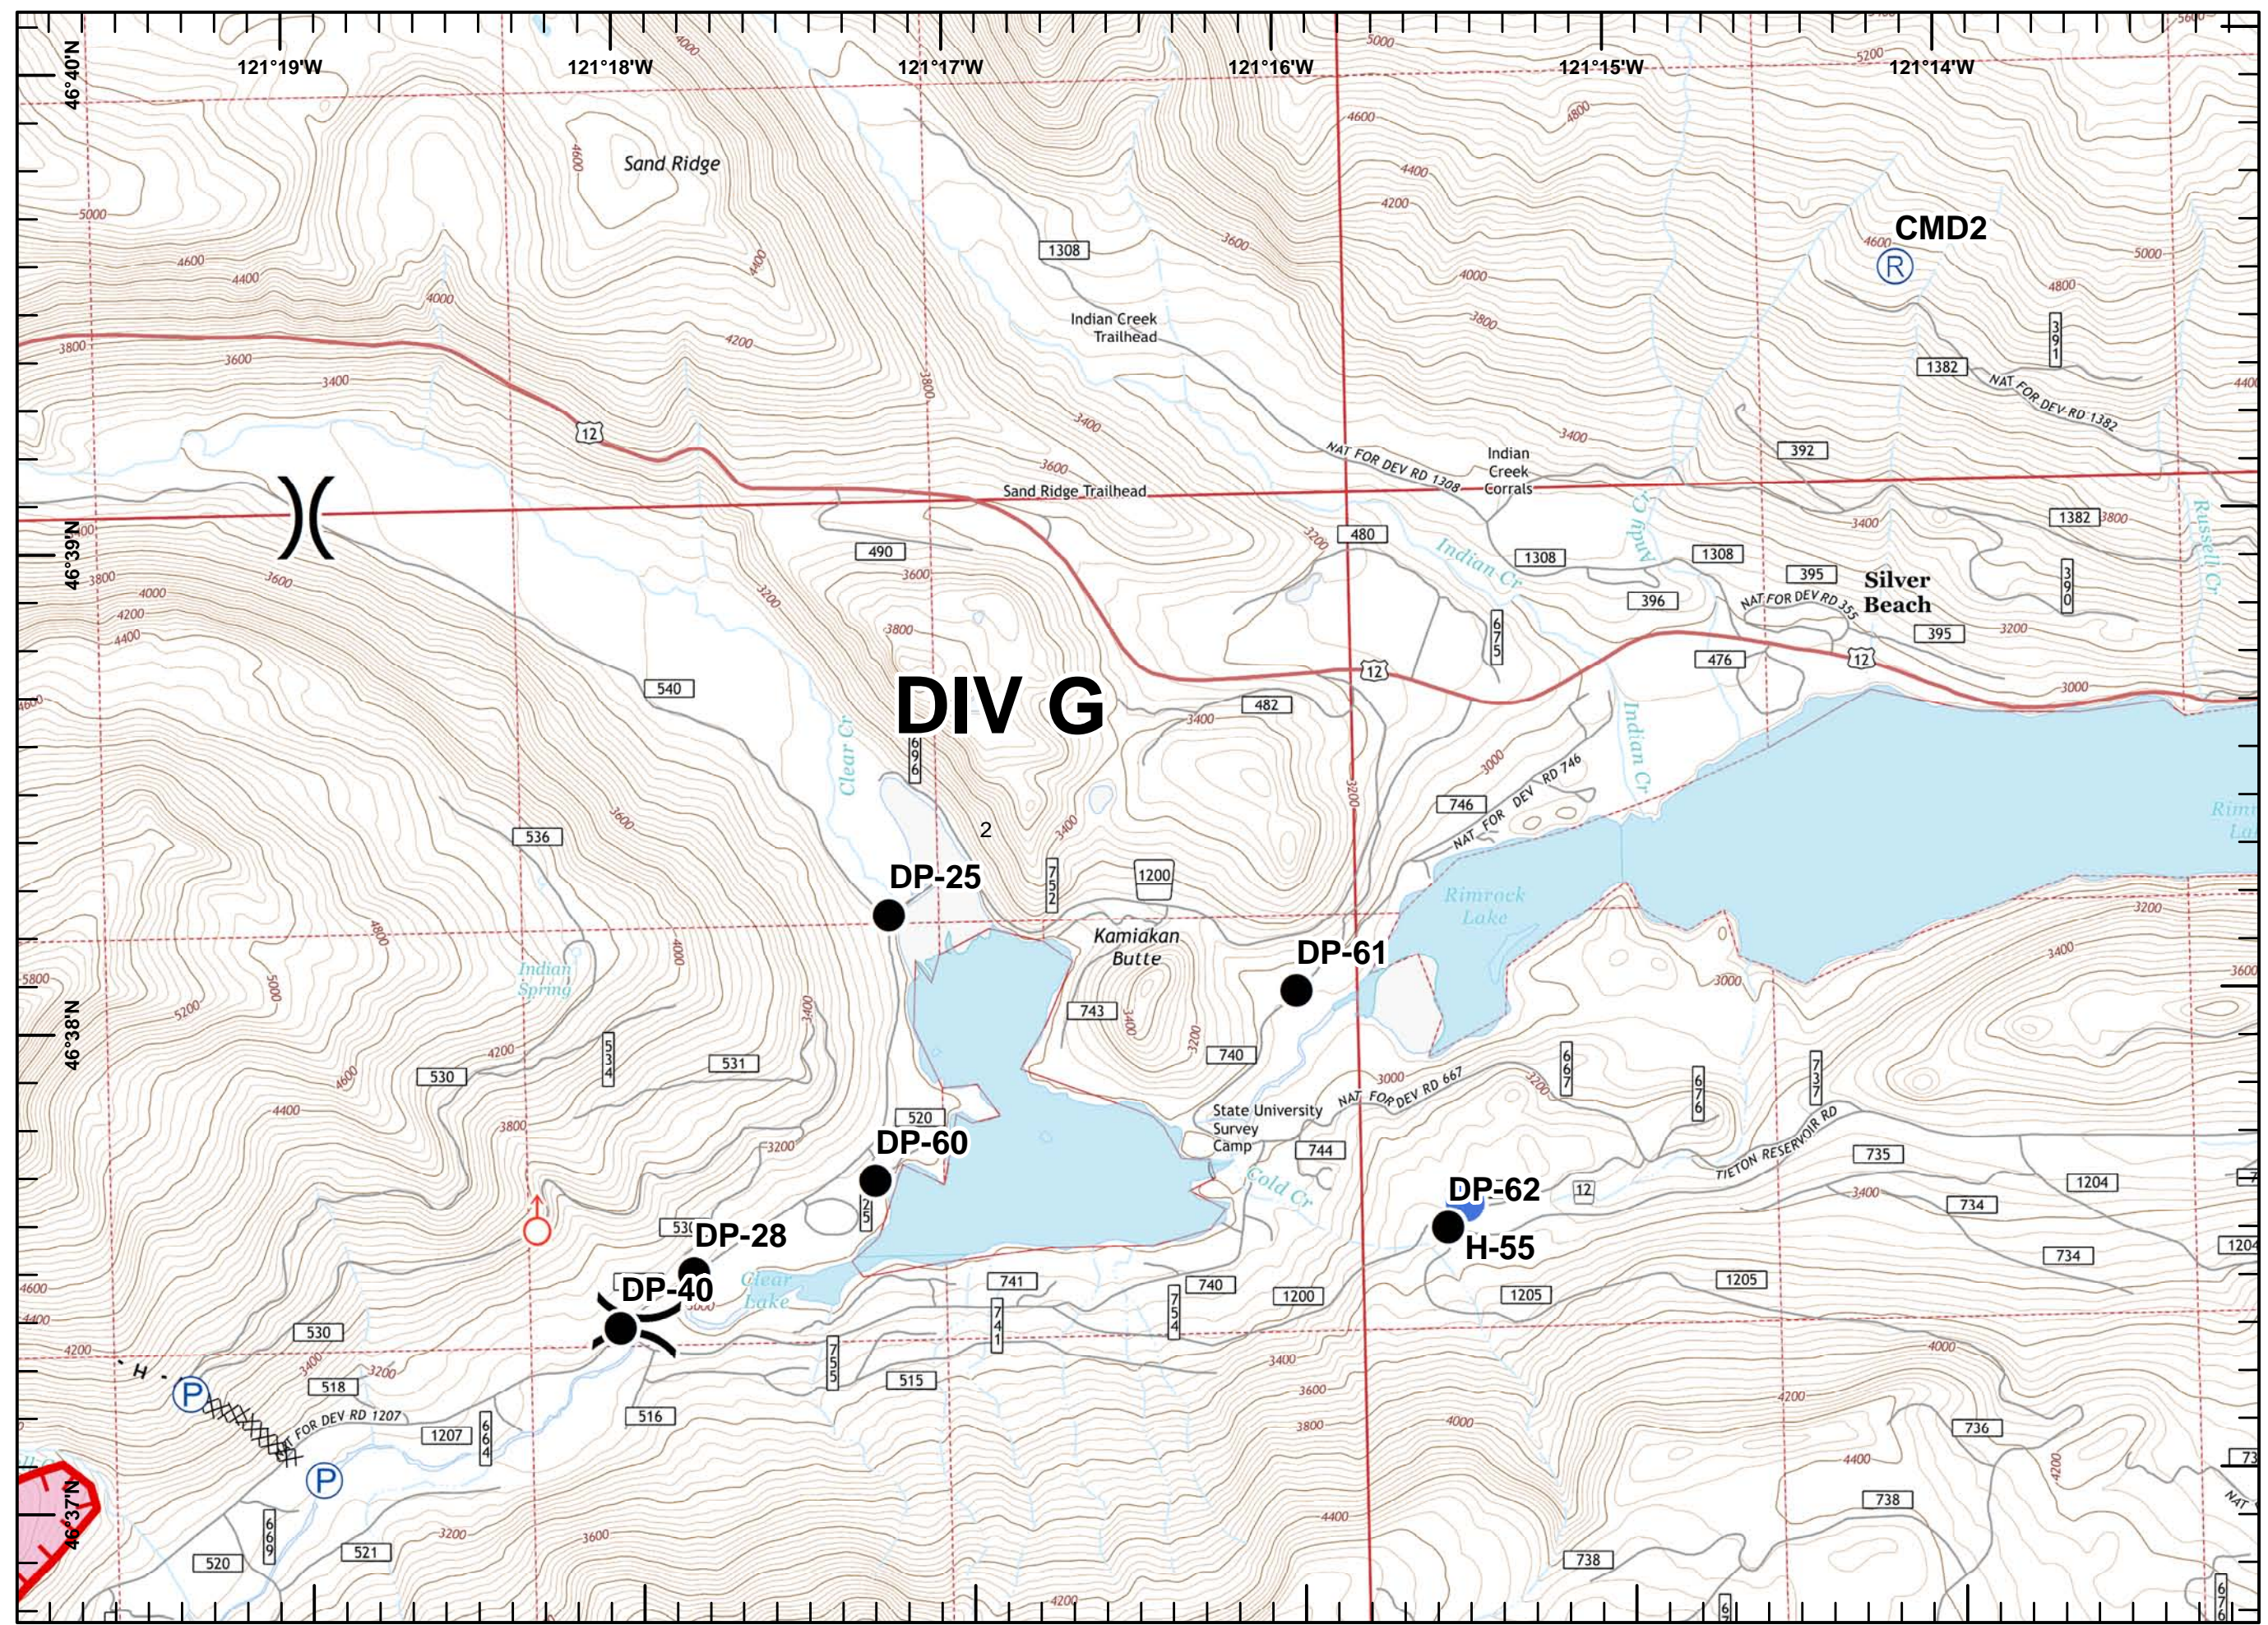

- Legend**
-  Dip Site
 -  Drop Point
 -  Helispot
 -  Incident Command Post
 -  Pump
 -  Repeater
 -  Spot Fire
 -  Division Break
 -  Uncontrolled Fire Edge
 -  Completed Dozer Line
 -  Completed Hand Line
 -  Wildfire Daily Fire Perimeter

JT
 August 3, 2018
 2000 Hours

- Legend**
-  Dip Site
 -  Drop Point
 -  Helispot
 -  Incident Command Post
 -  Pump
 -  Repeater
 -  Spot Fire
 -  Division Break
 -  Uncontrolled Fire Edge
 -  Completed Dozer Line
 -  Completed Hand Line
 -  Wildfire Daily Fire Perimeter

JT
 August 3, 2018
 2000 Hours

Legend

- Dip Site
- Drop Point
- Helispot
- Incident Command Post
- Pump
- Repeater
- Spot Fire
- Division Break
- Uncontrolled Fire Edge
- Completed Dozer Line
- Completed Hand Line
- Wildfire Daily Fire Perimeter

JT
August 3, 2018
2000 Hours