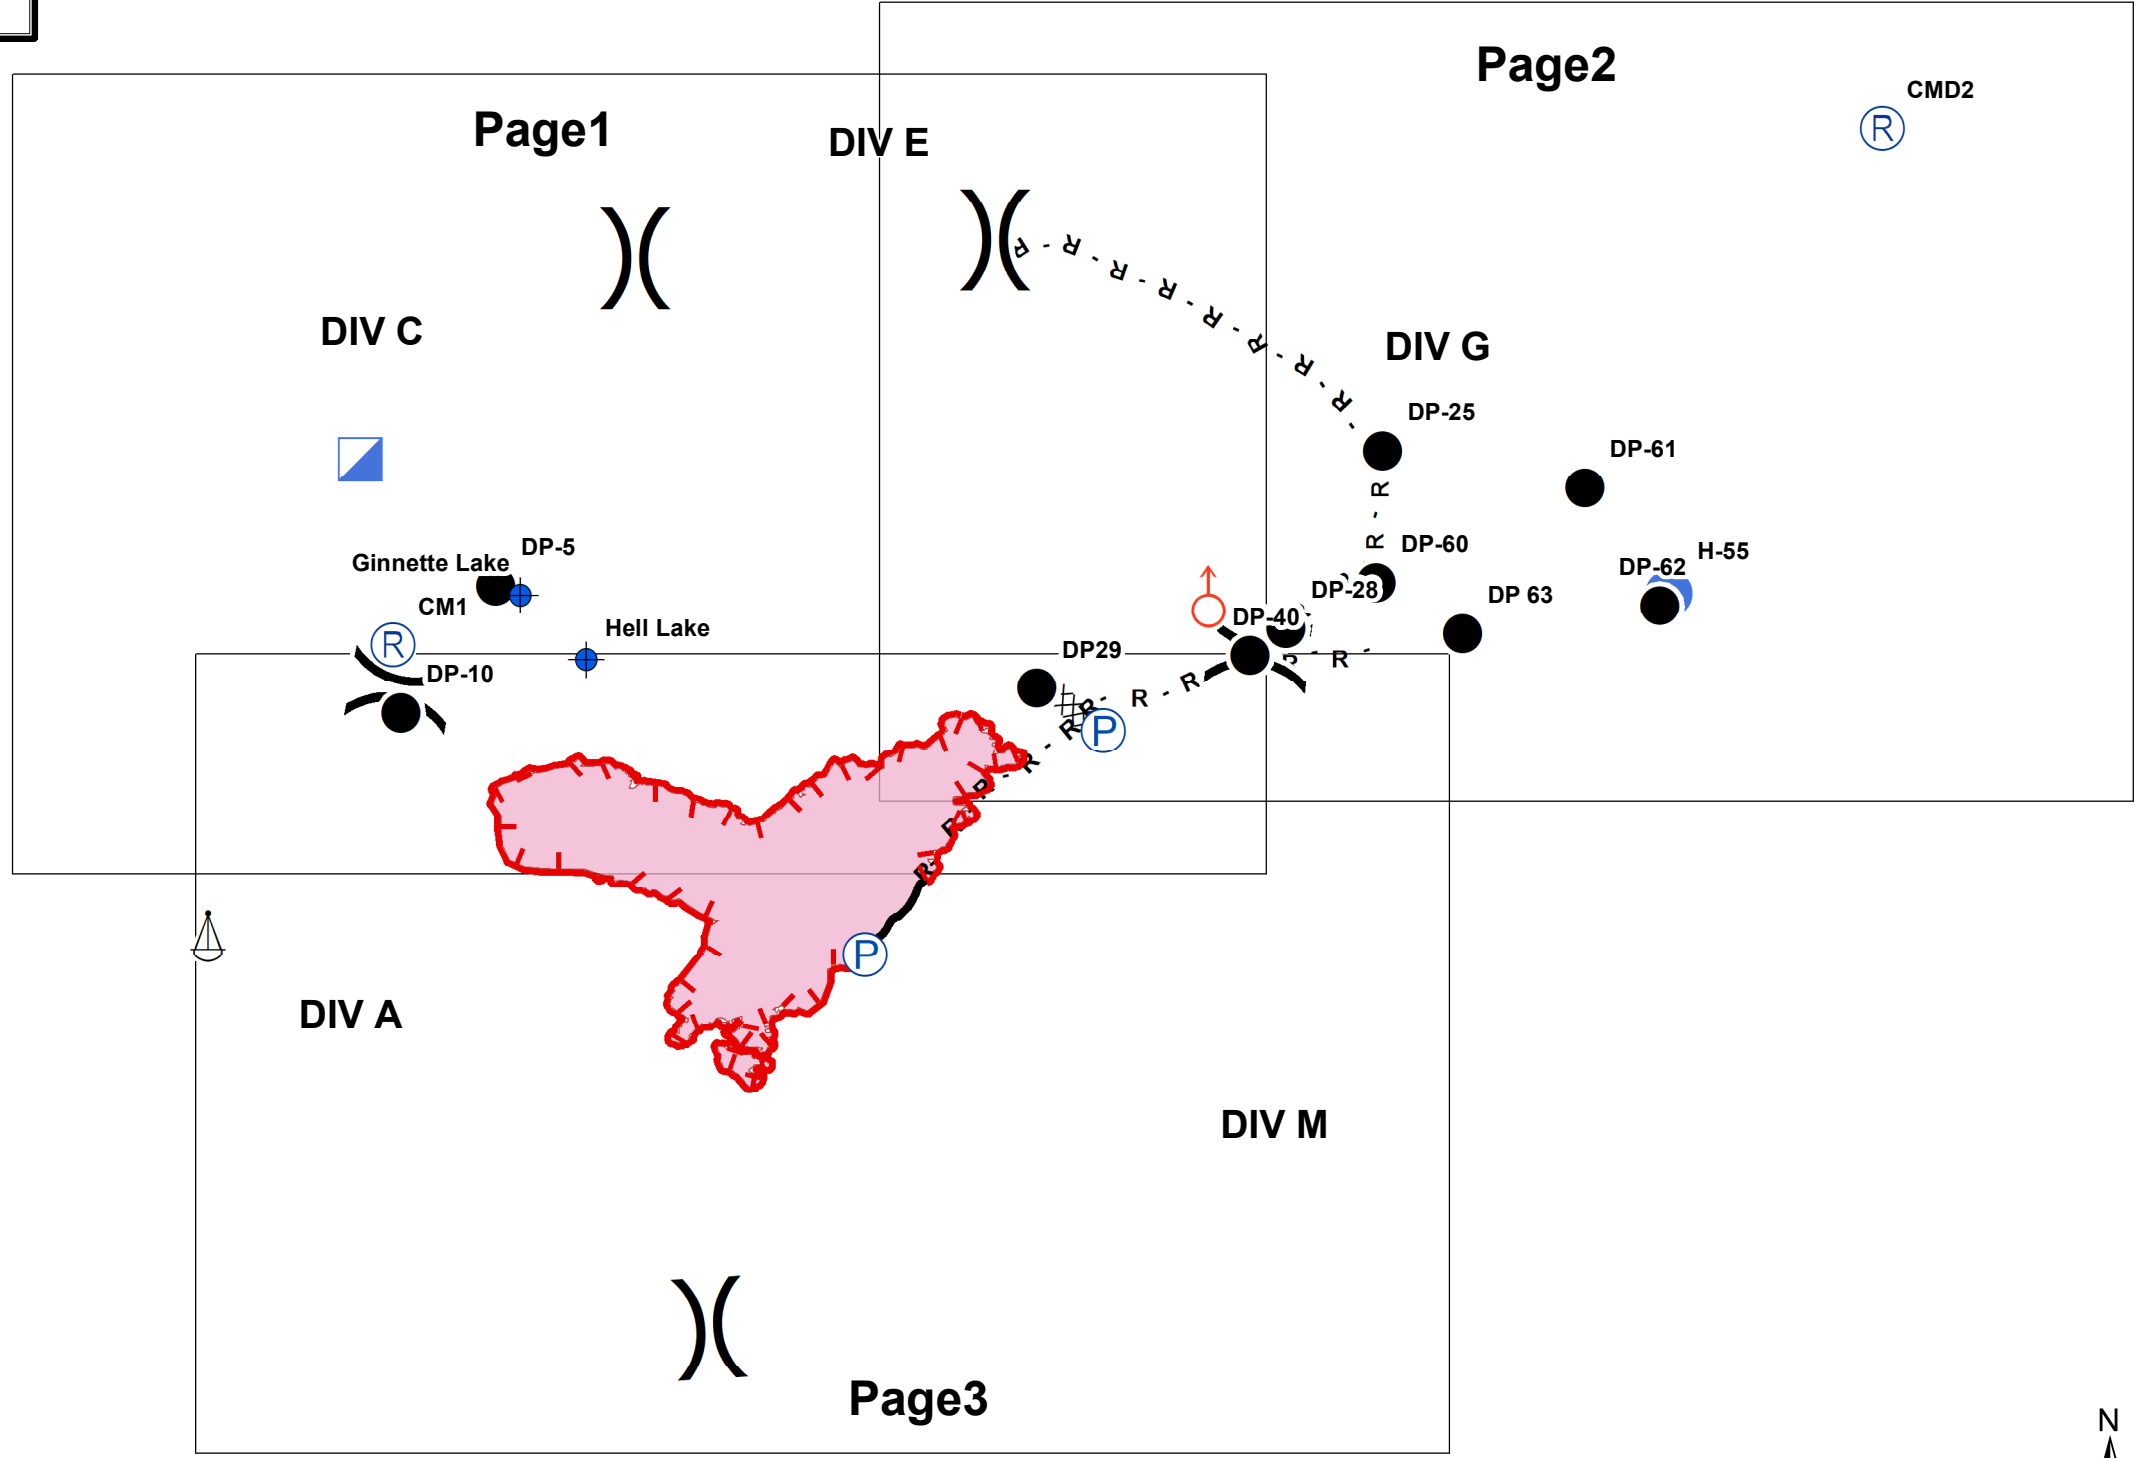

121°27'W 121°26'W 121°25'W 121°24'W 121°23'W 121°22'W 121°21'W 121°20'W 121°19'W 121°18'W 121°17'W 121°16'W 121°15'W 121°14'W 121°13'W 121°12'W 121°11'W 121°10'W 121°9'W

**Mariam Fire**  
**WAOWF-000443**  
**08/07/2018**  
**Day Shift**  
**1,106 acres**  
**NAD 83**

**Legend**

- Dip Site
- Hellspot
- Drop Point
- Incident Command Post
- Pump
- Repeater
- Sling Site
- Spot Fire
- Division Break
- Uncontrolled Fire Edge
- Completed Line
- Completed Dozer Line
- Completed Hand Line
- Road as Completed Line
- Wildfire Daily Fire Perimeter