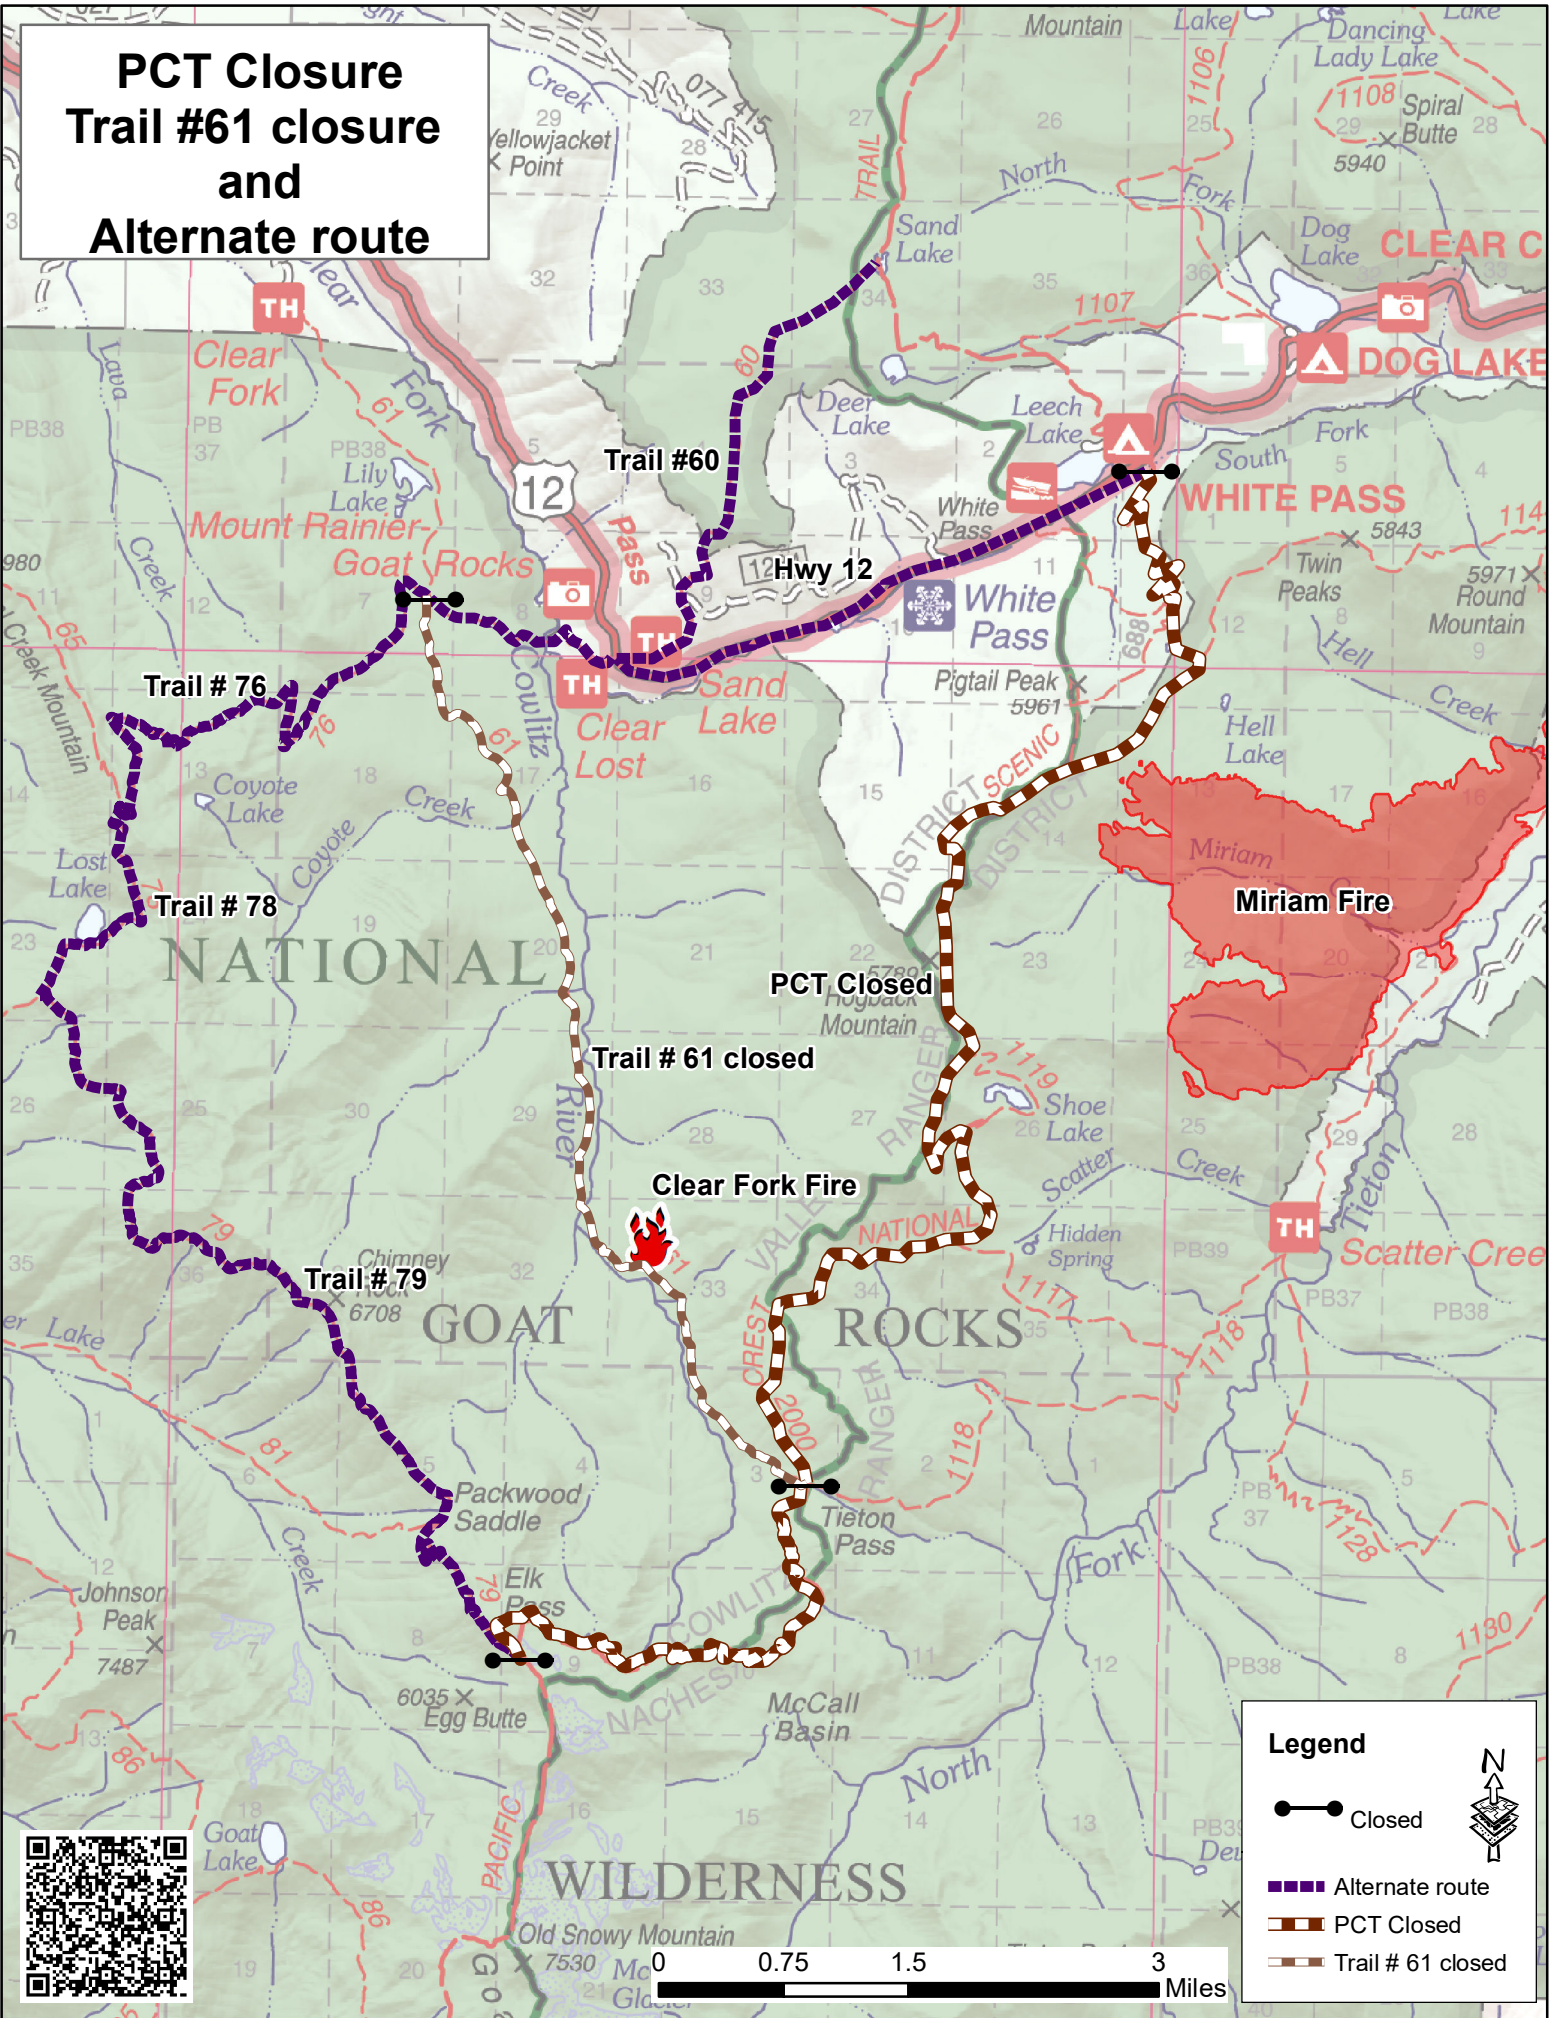

PCT Closure Trail #61 closure and Alternate route

Legend

- Closed
- Alternate route
- PCT Closed
- Trail # 61 closed