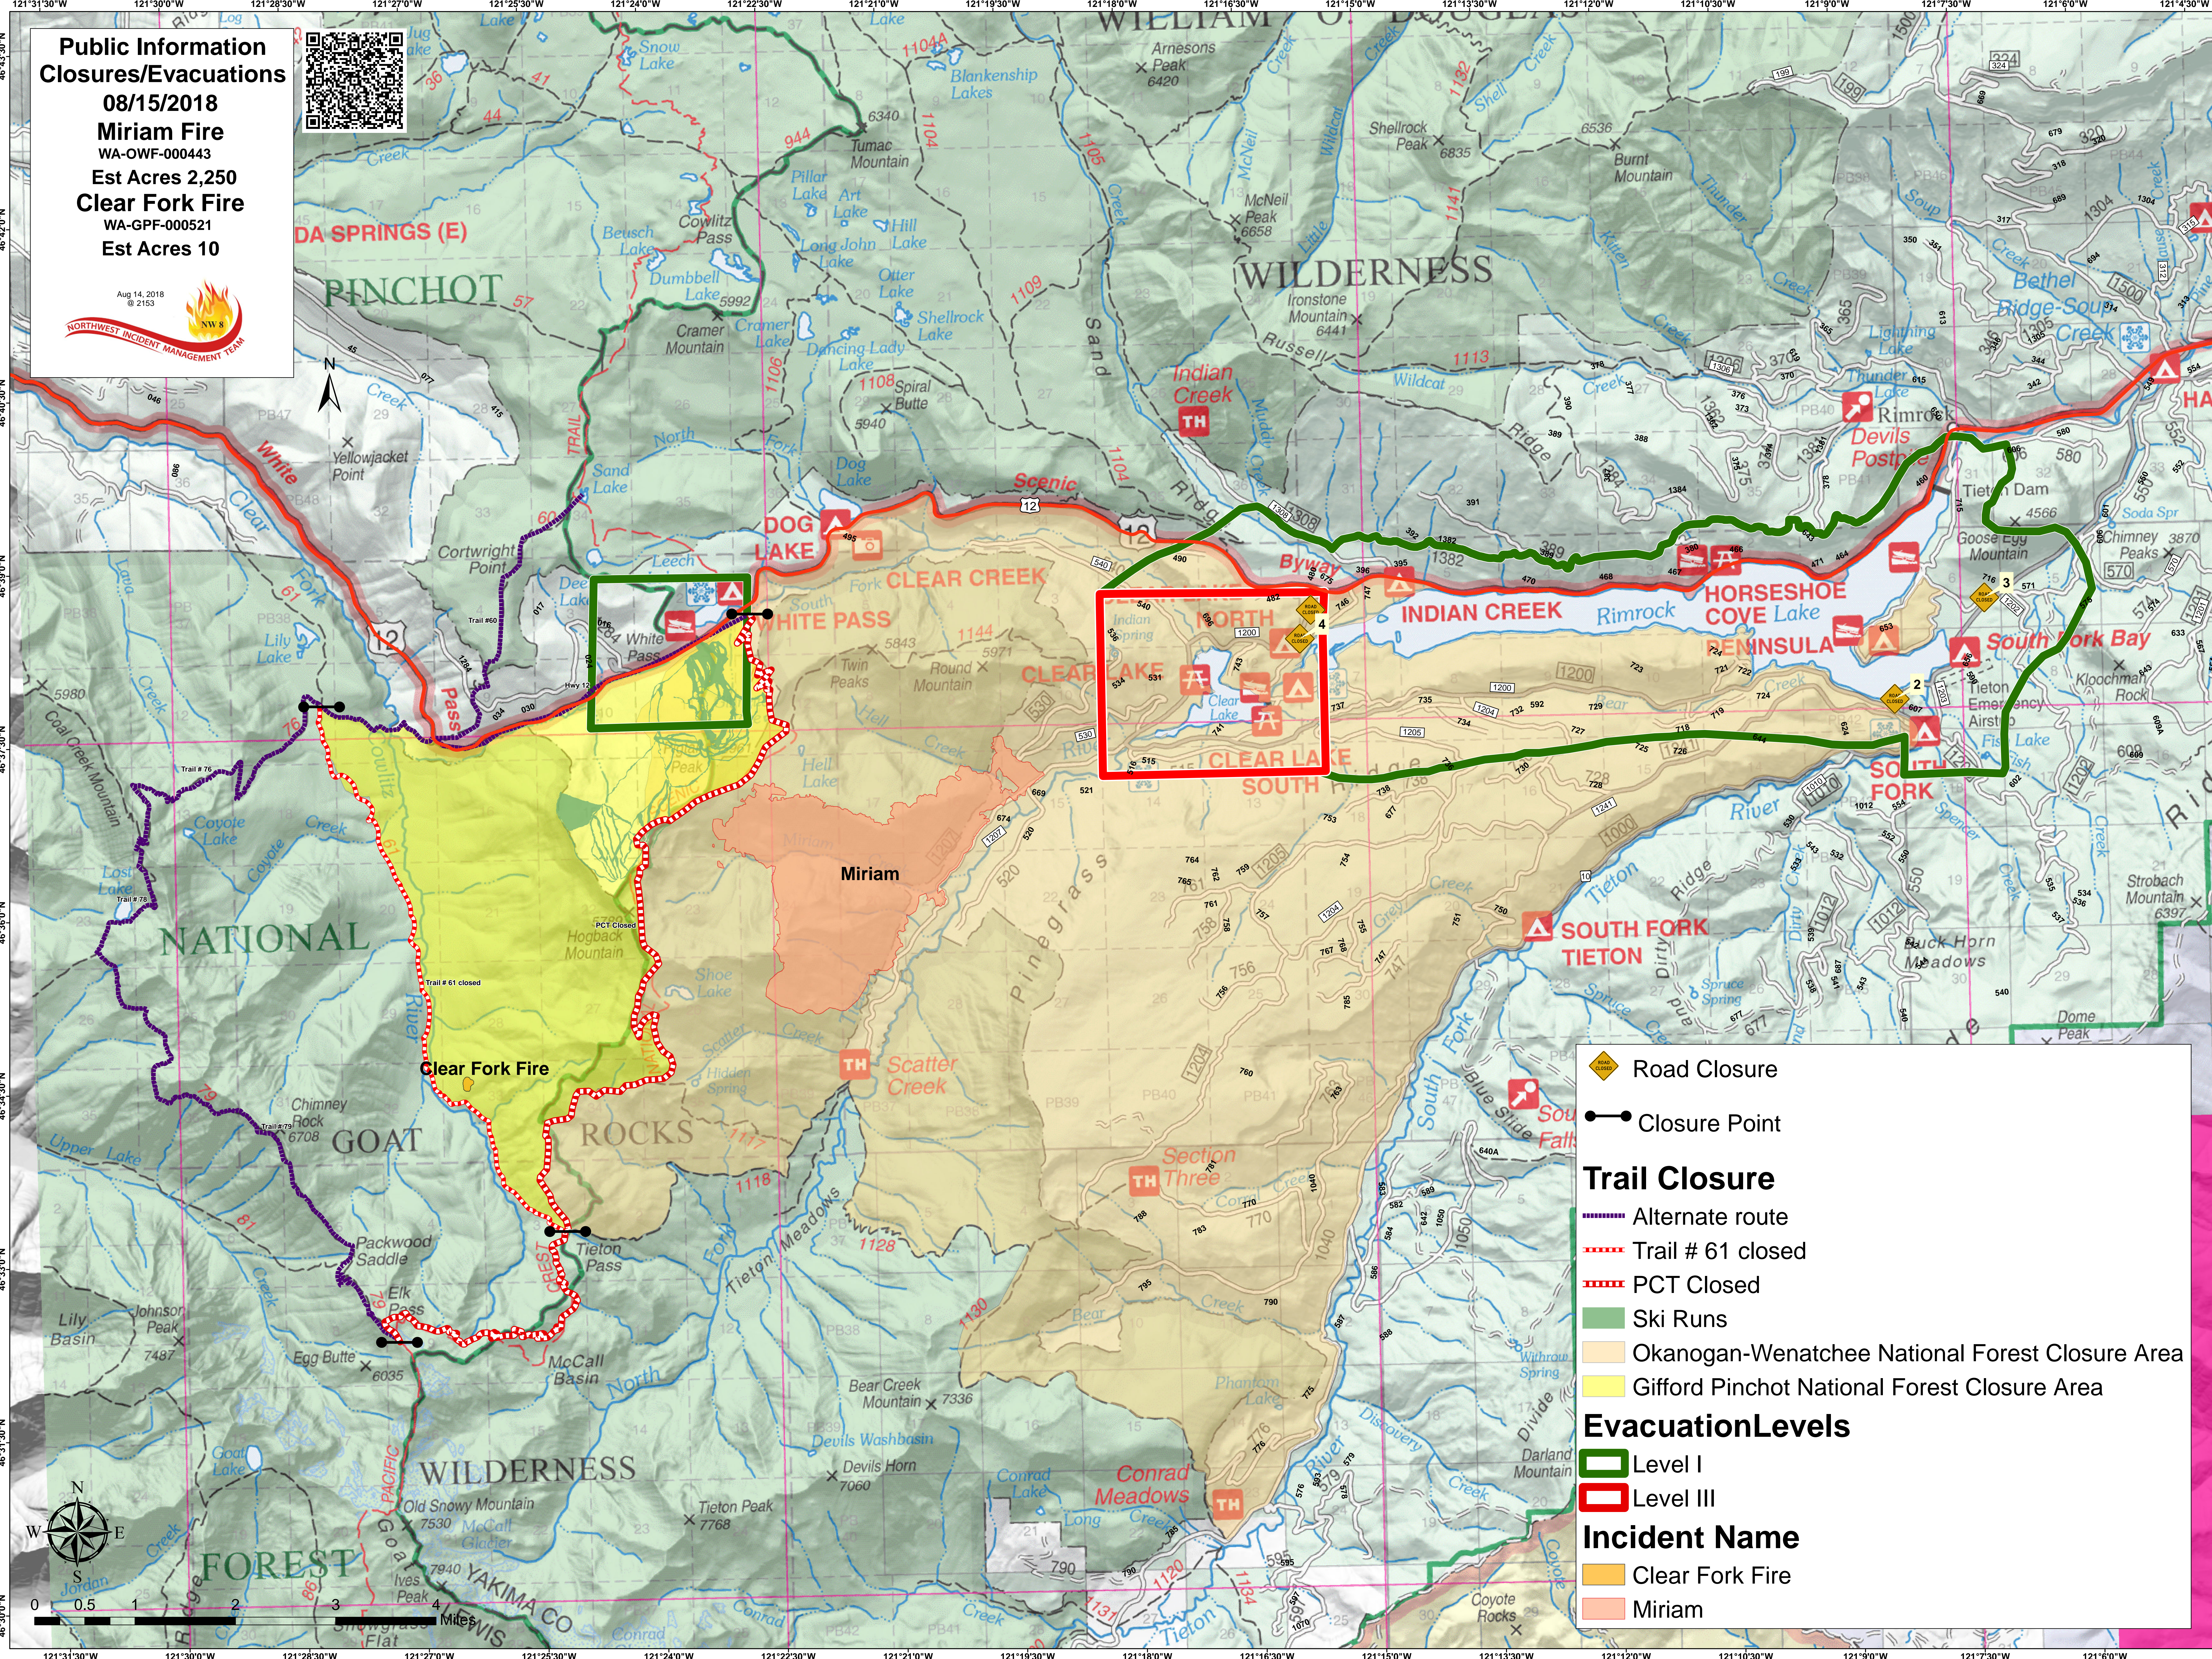

**Public Information
Closures/Evacuations**

08/15/2018

Miriam Fire

WA-OWF-000443

Est Acres 2,250

Clear Fork Fire

WA-GPF-000521

Est Acres 10

Aug 14, 2018
@ 2153

Legend

- Road Closure
- Closure Point
- Trail Closure**
 - Alternate route
 - Trail # 61 closed
 - PCT Closed
 - Ski Runs
- Okanogan-Wenatchee National Forest Closure Area
- Gifford Pinchot National Forest Closure Area
- Evacuation Levels**
 - Level I
 - Level III
- Incident Name**
 - Clear Fork Fire
 - Miriam