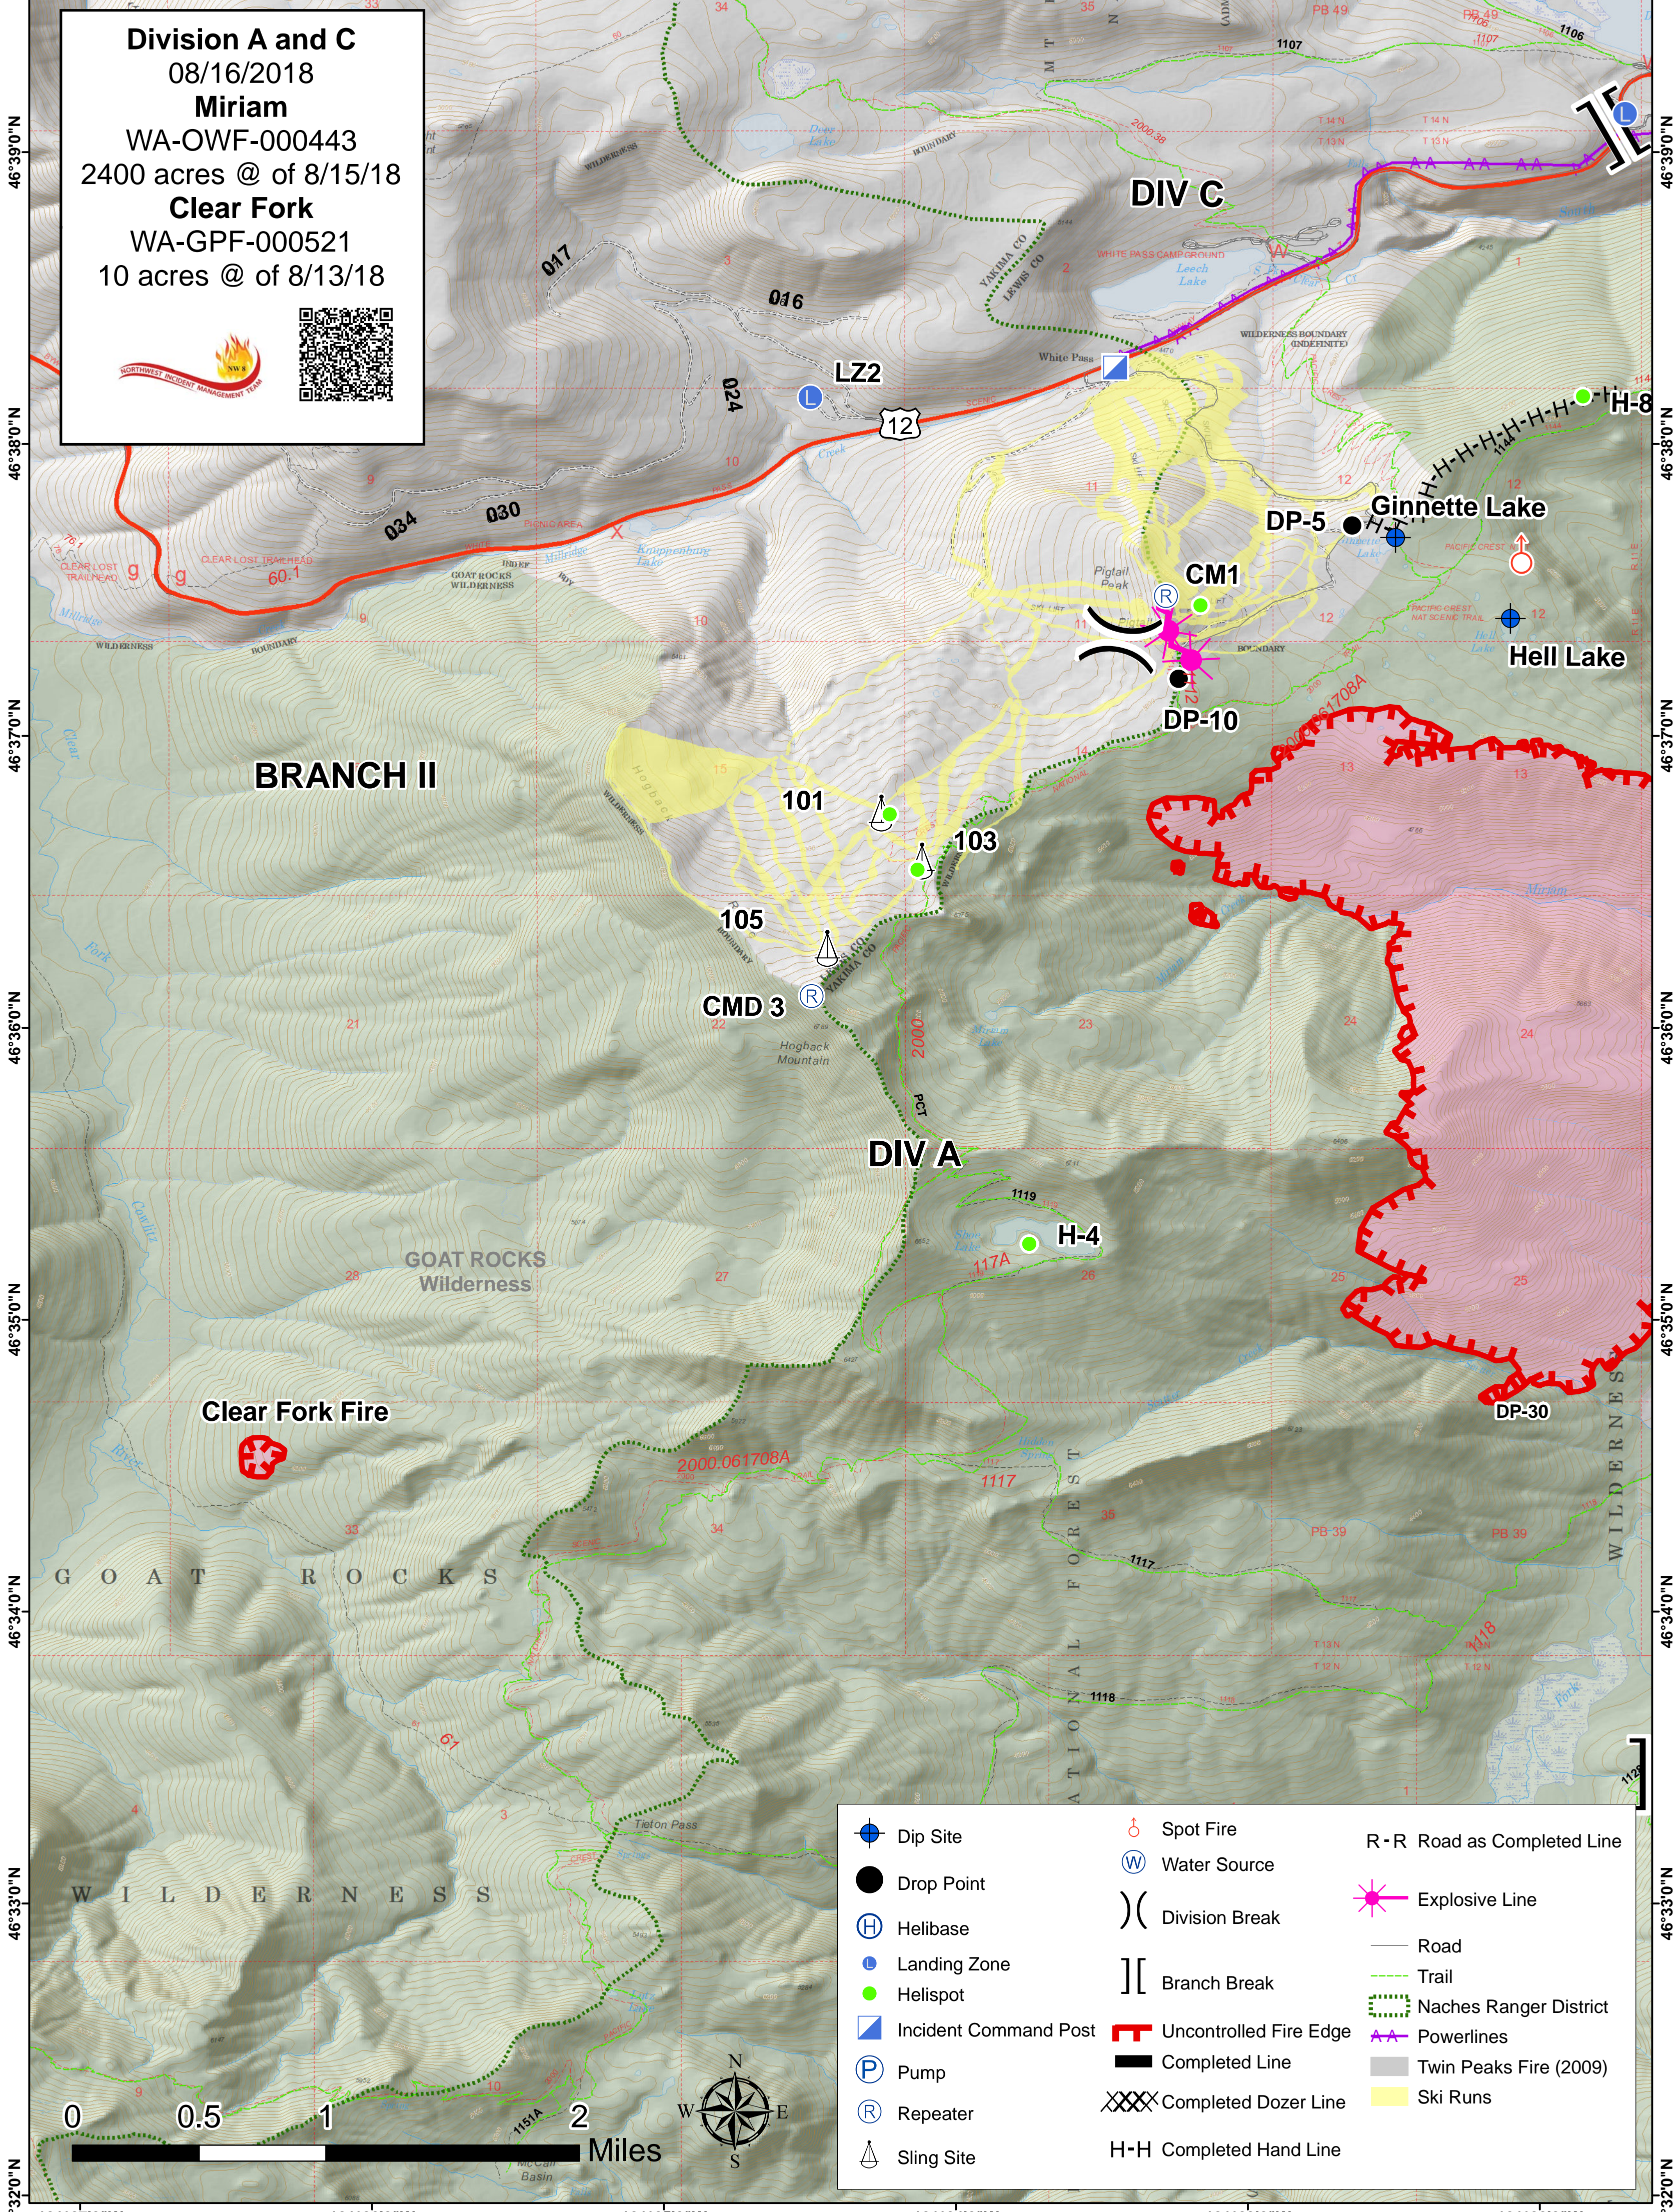

121°27'0"W 121°26'0"W 121°25'0"W 121°24'0"W 121°23'0"W 121°22'0"W

Division A and C
 08/16/2018
Miriam
 WA-OWF-000443
 2400 acres @ of 8/15/18
Clear Fork
 WA-GPF-000521
 10 acres @ of 8/13/18

46°32'0"N 46°33'0"N 46°34'0"N 46°35'0"N 46°36'0"N 46°37'0"N 46°38'0"N 46°39'0"N