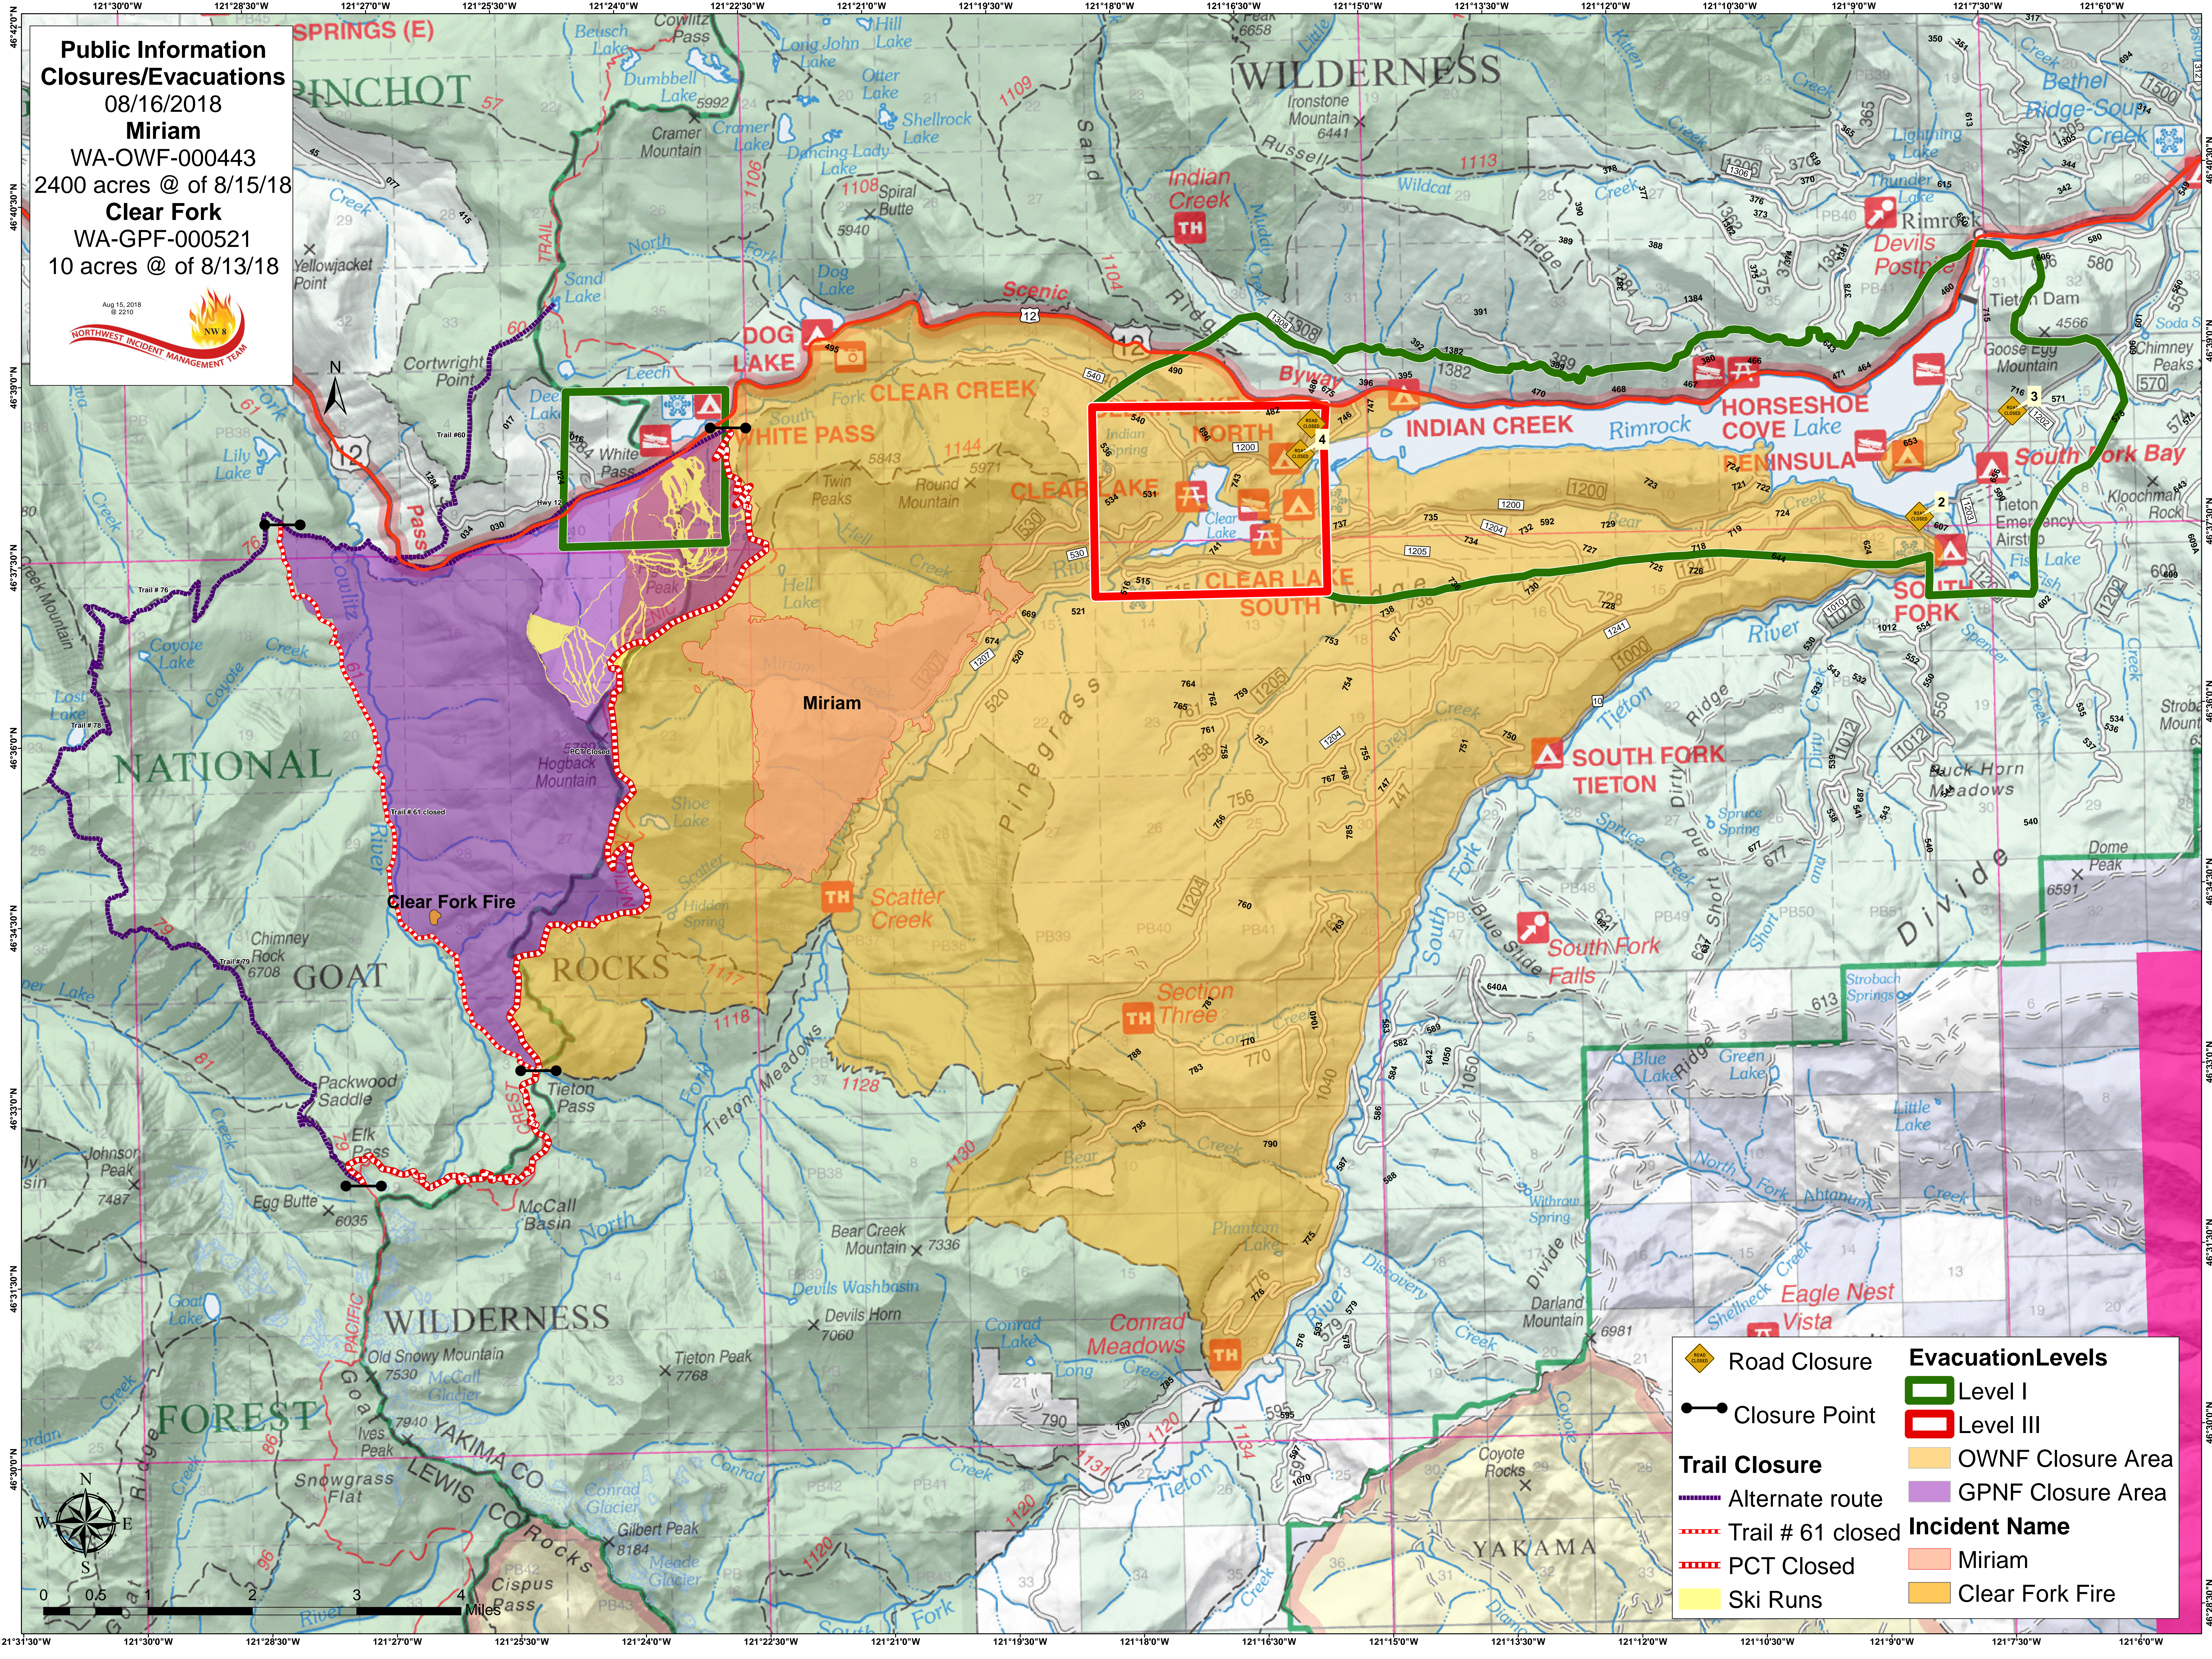

Public Information
Closures/Evacuations
 08/16/2018
Miriam
 WA-OWF-000443
 2400 acres @ of 8/15/18
Clear Fork
 WA-GPF-000521
 10 acres @ of 8/13/18

Road Closure	Evacuation Levels
Closure Point	Level I
Trail Closure	Level III
Trail # 61 closed	OWNF Closure Area
PCT Closed	GPNF Closure Area
Ski Runs	Incident Name
	Miriam
	Clear Fork Fire