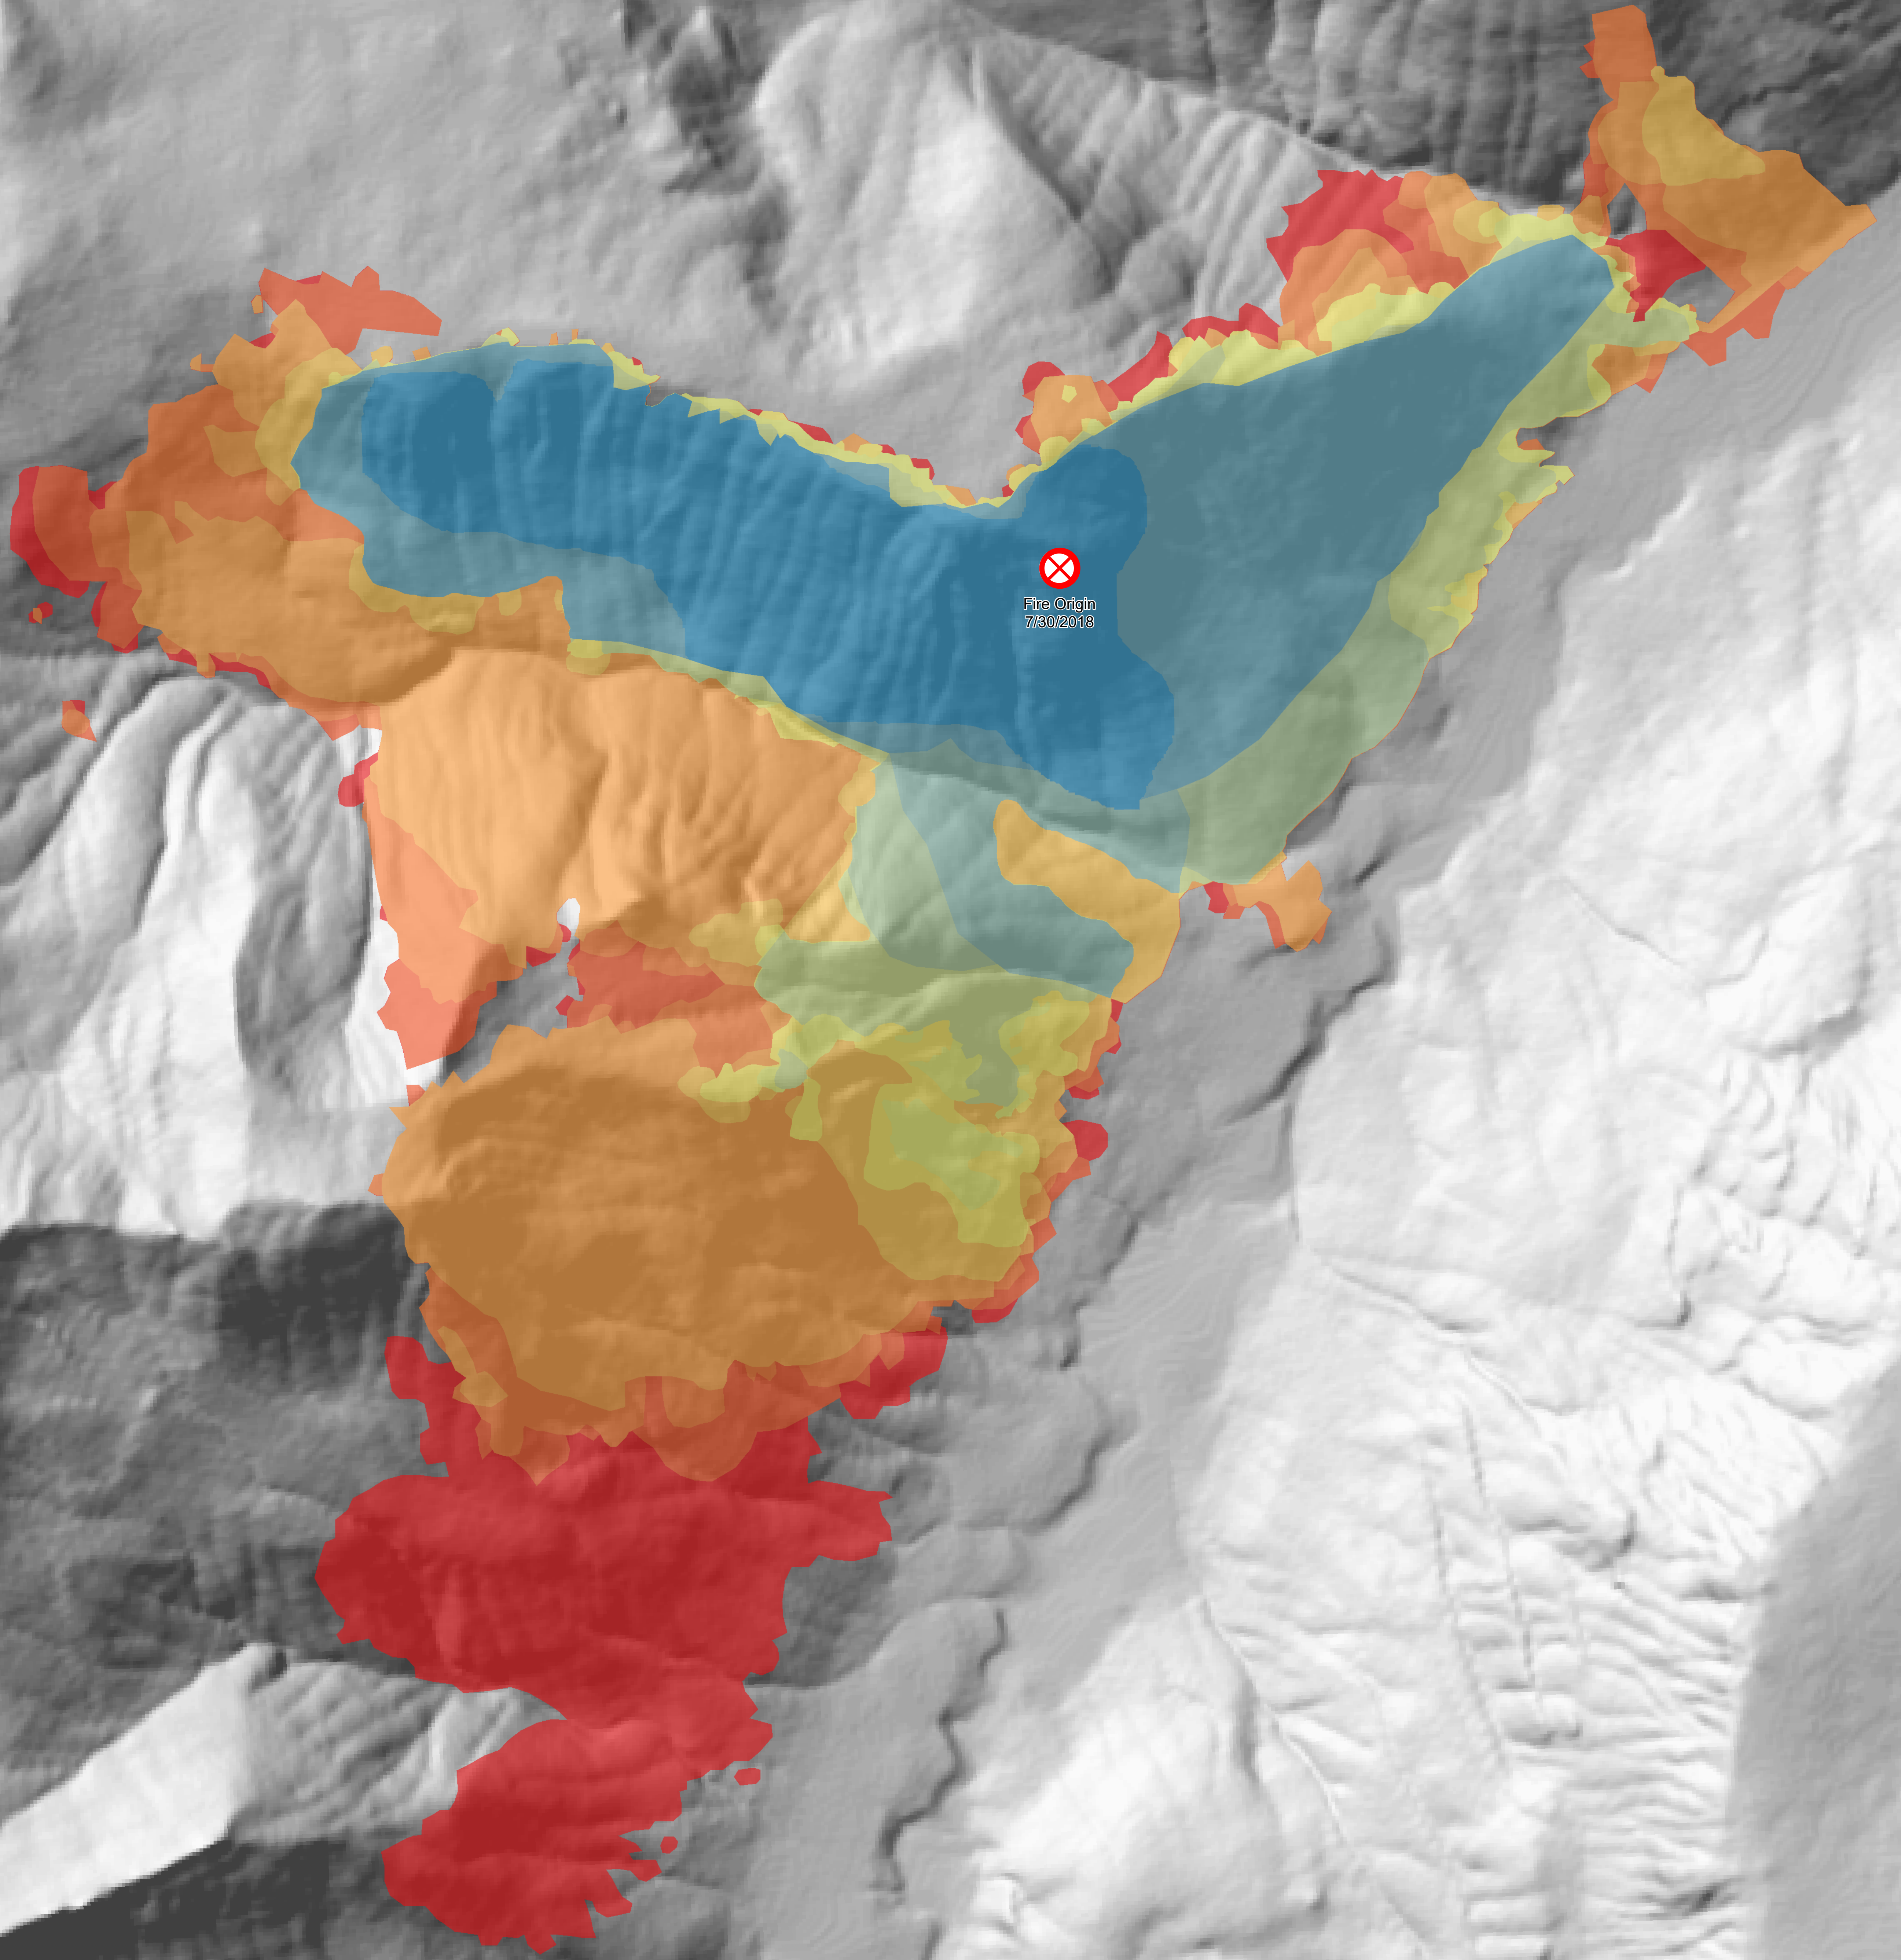

**Progression**  
 08/17/2018  
**Miriam**  
 WA-OWF-000443

	Date	Acres	Growth
	2018-08-01	359	359
	2018-08-02	691	332
	2018-08-03	764	73
	2018-08-04	853	89
	2018-08-05	966	113
	2018-08-06	1,034	68
	2018-08-07	1,095	61
	2018-08-08	1,239	144
	2018-08-09	1,945	706
	2018-08-10	2,116	171
	2018-08-11	2,236	120
	2018-08-16	2,650	414

0 0.25 0.5 1 Miles

Note: Perimeters are approximate and may change due to more accurate mapping.