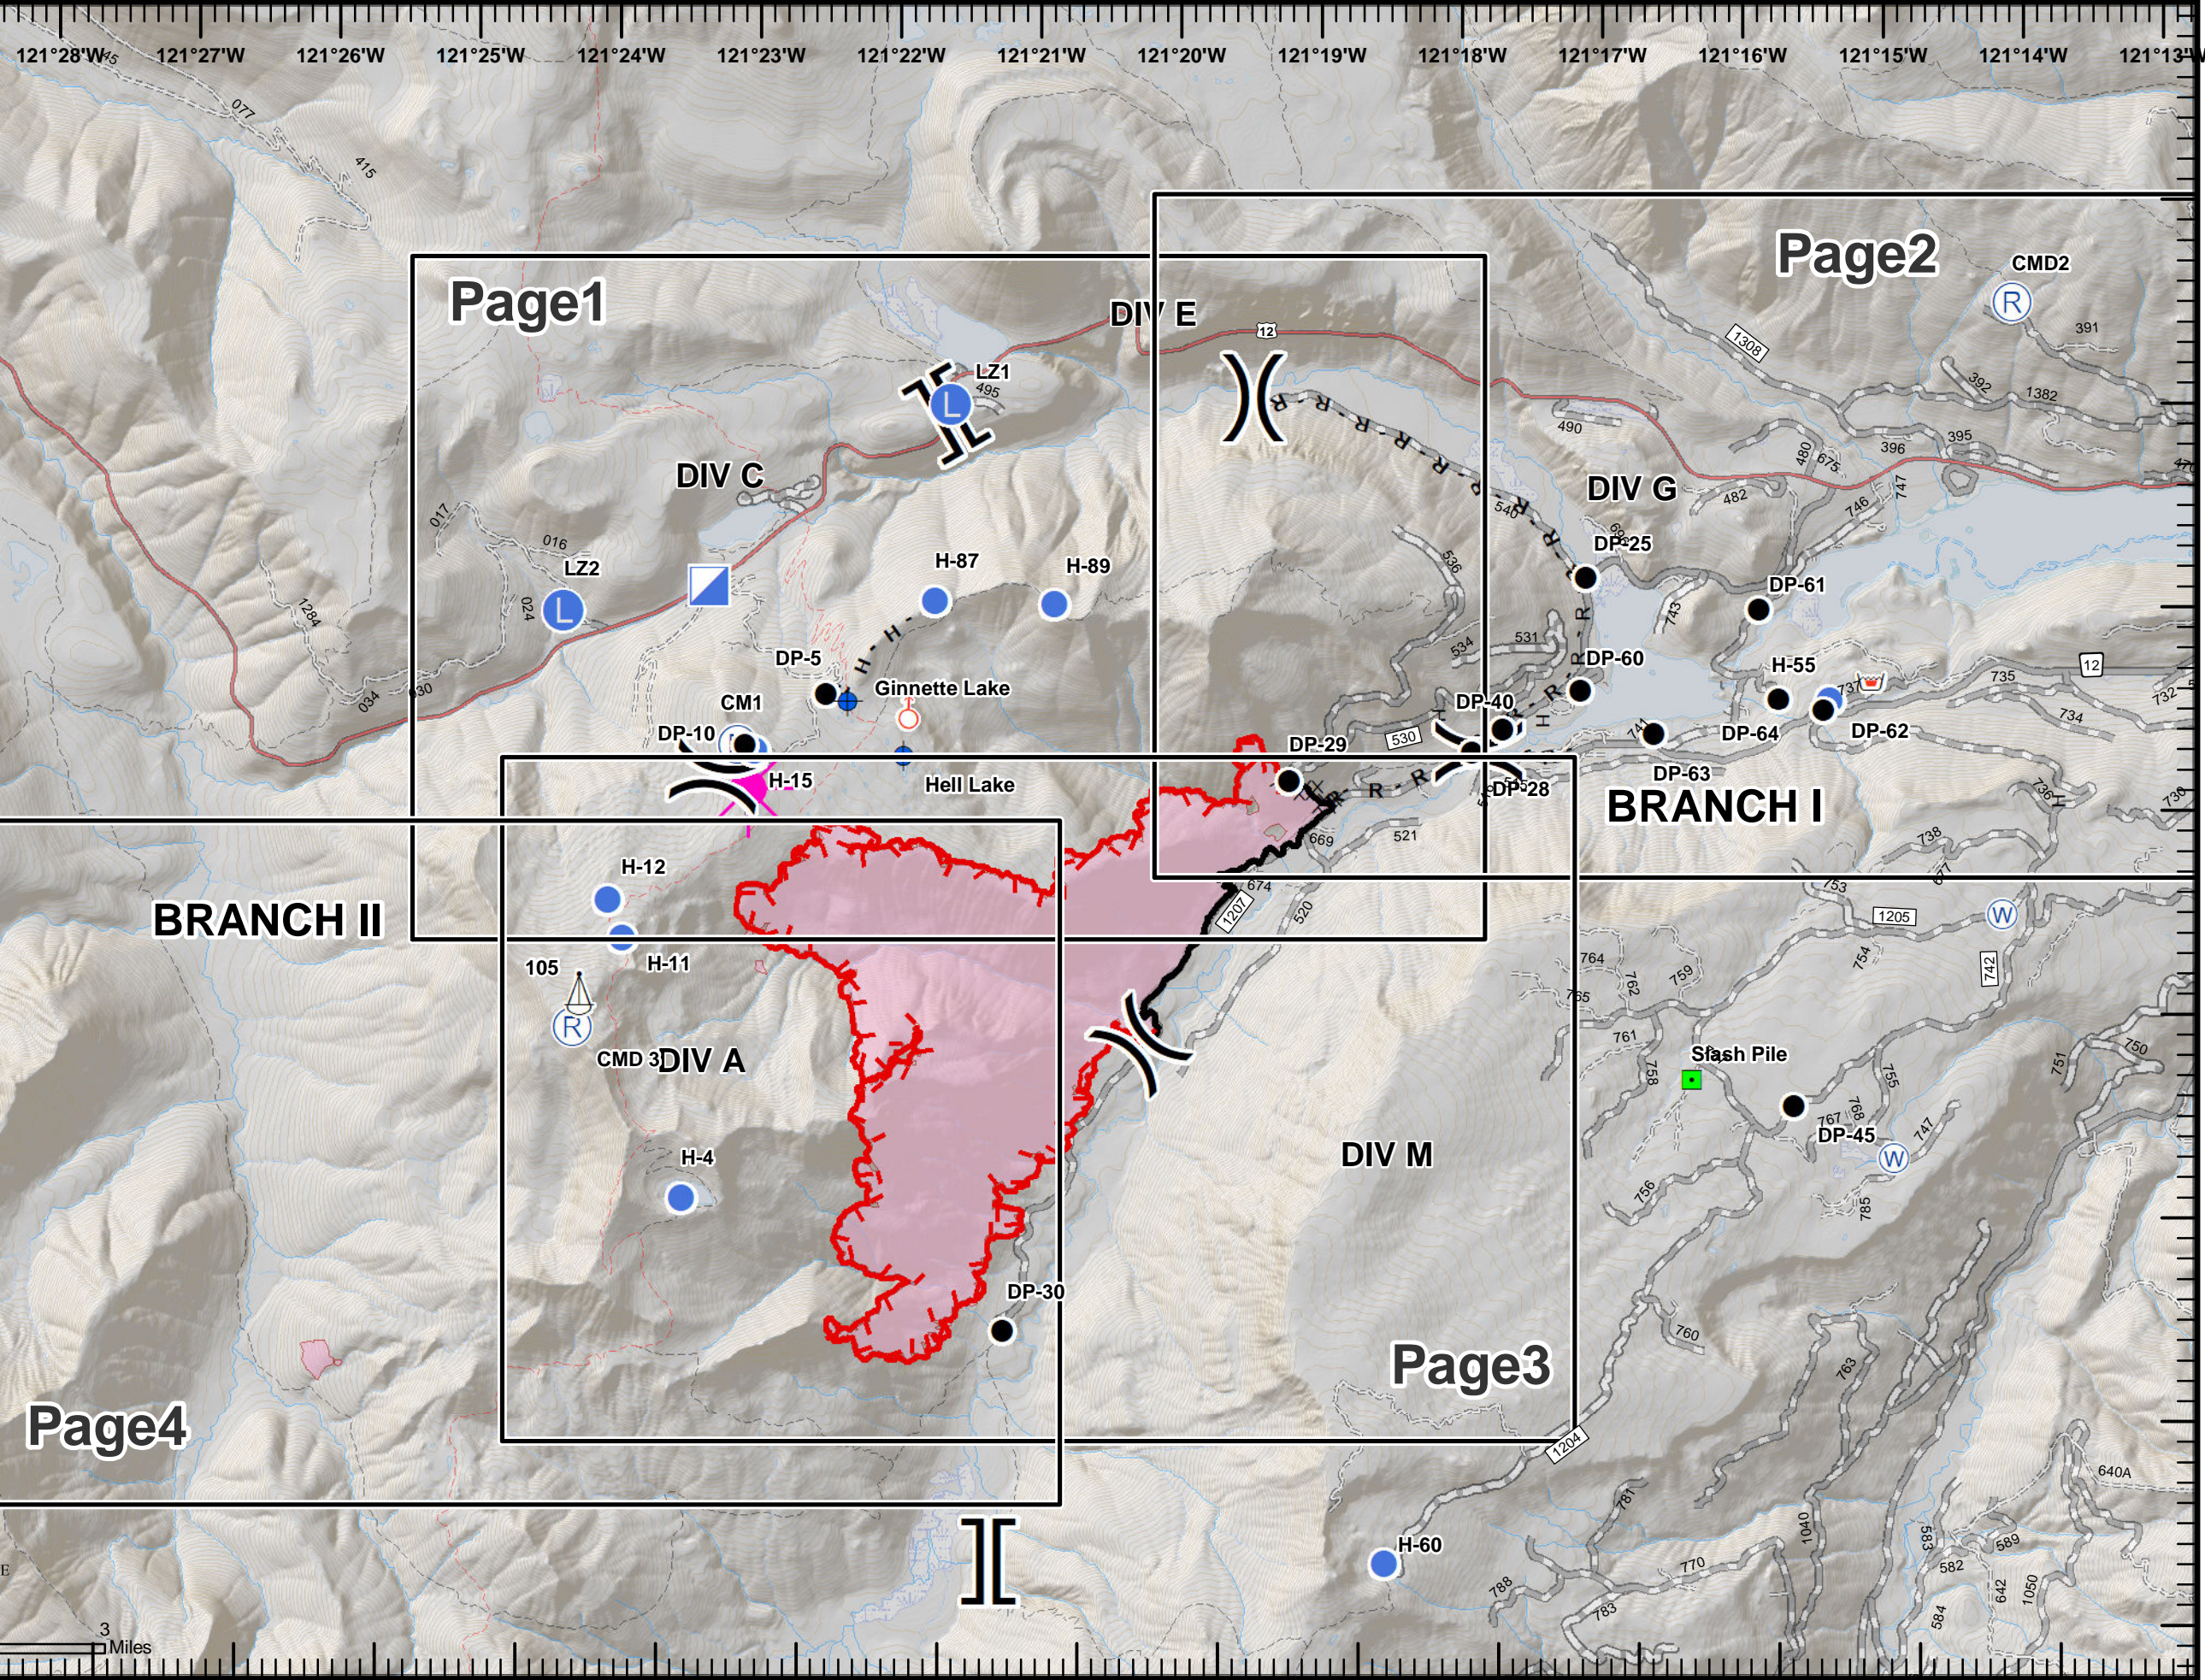

Ground Support
 08/18/2018
Miriam
 WA-OWF-000443
 2659 acres as of
 8/16/18 @ 1837
Clear Fork
 WA-GPF-000521
 17 acres as of
 8/16/18 @ 1837

- Dip Site
- Helispot
- Drop Point
- Fire Origin
- Helibase
- Landing Zone
- Incident Command Post
- Landmark
- Pump
- Repeater
- Retardant/Mud Pit
- Sling Site
- Spot Fire
- Water Source
- Division Break
- Branch Break
- Uncontrolled Fire Edge
- Completed Line
- Completed Dozer Line
- H - Completed Hand Line
- R - Road as Completed Line
- Exposed Power Cable on Ground

Page1

Page2

Page3

Page4

BRANCH II

BRANCH I

CMD 3 DIV A

CMD2

DIV C

DIV E

DIV G

DIV M

Ginnette Lake

Hell Lake

Flash Pile

Miles