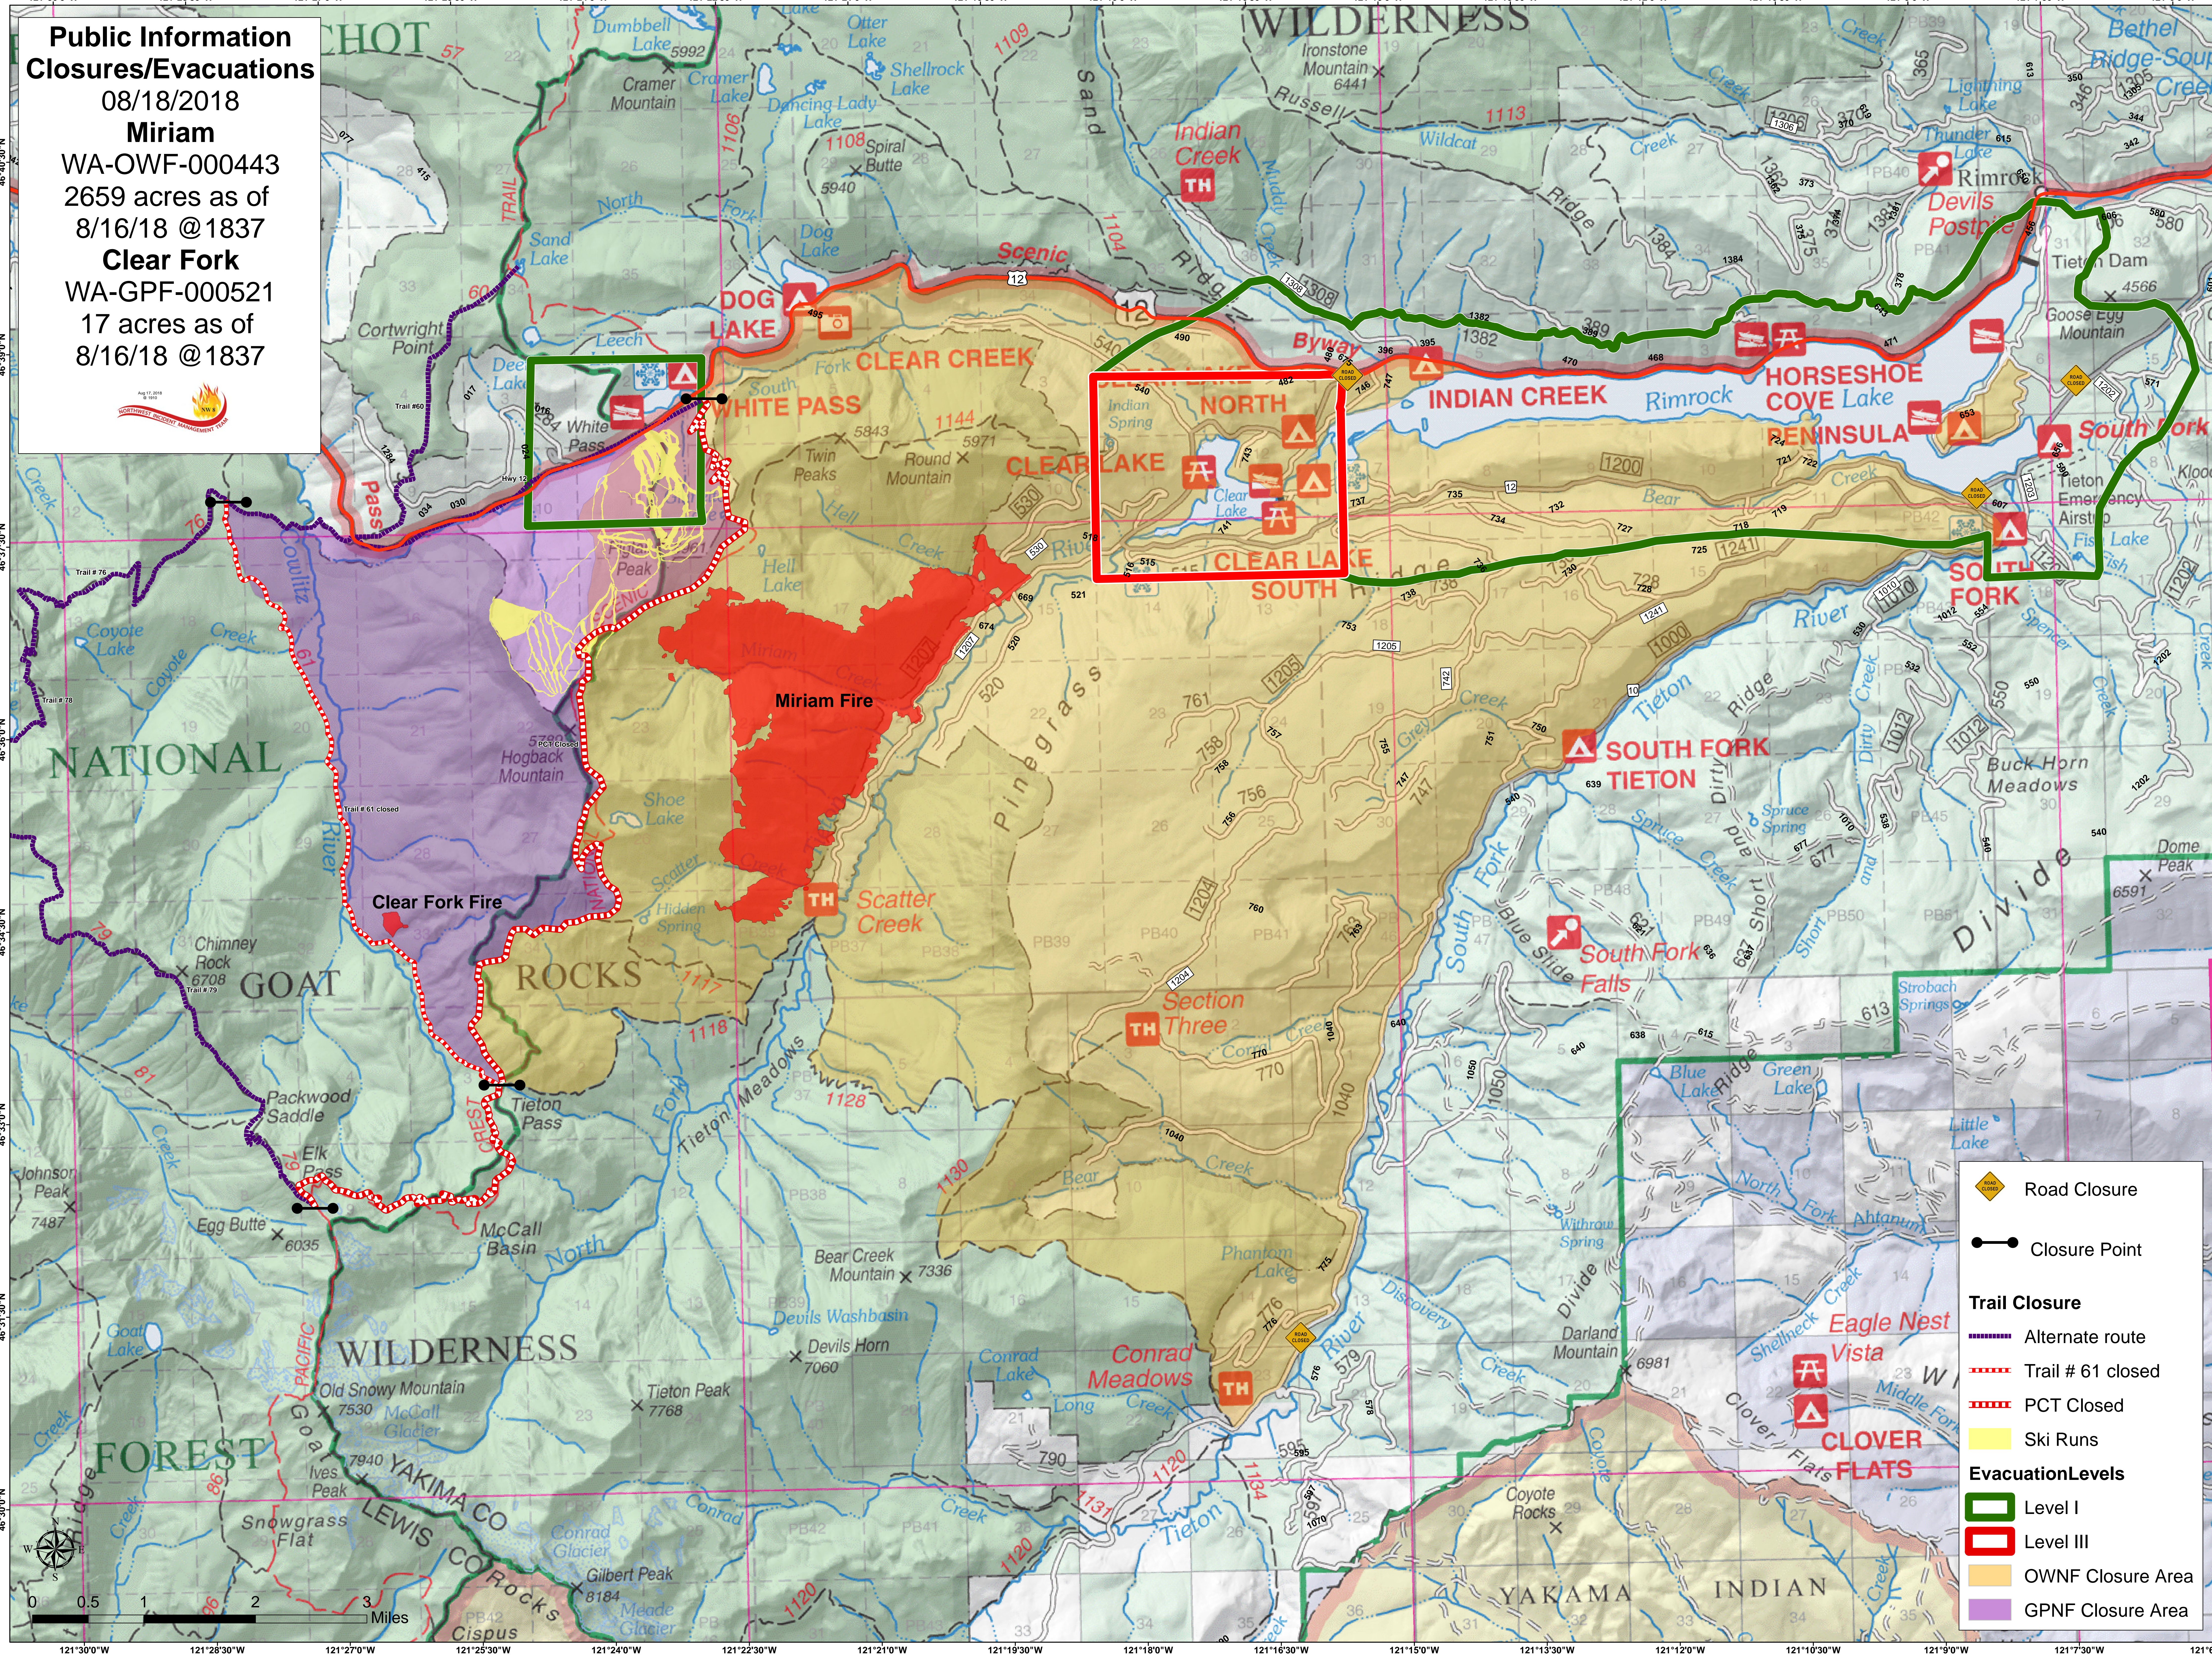

**Public Information
Closures/Evacuations**

08/18/2018

Miriam

WA-OWF-000443

2659 acres as of

8/16/18 @1837

Clear Fork

WA-GPF-000521

17 acres as of

8/16/18 @1837

- Road Closure
- Closure Point
- Trail Closure**
 - Alternate route
 - Trail # 61 closed
 - PCT Closed
 - Ski Runs
- Evacuation Levels**
 - Level I
 - Level III
 - OWNF Closure Area
 - GPNF Closure Area