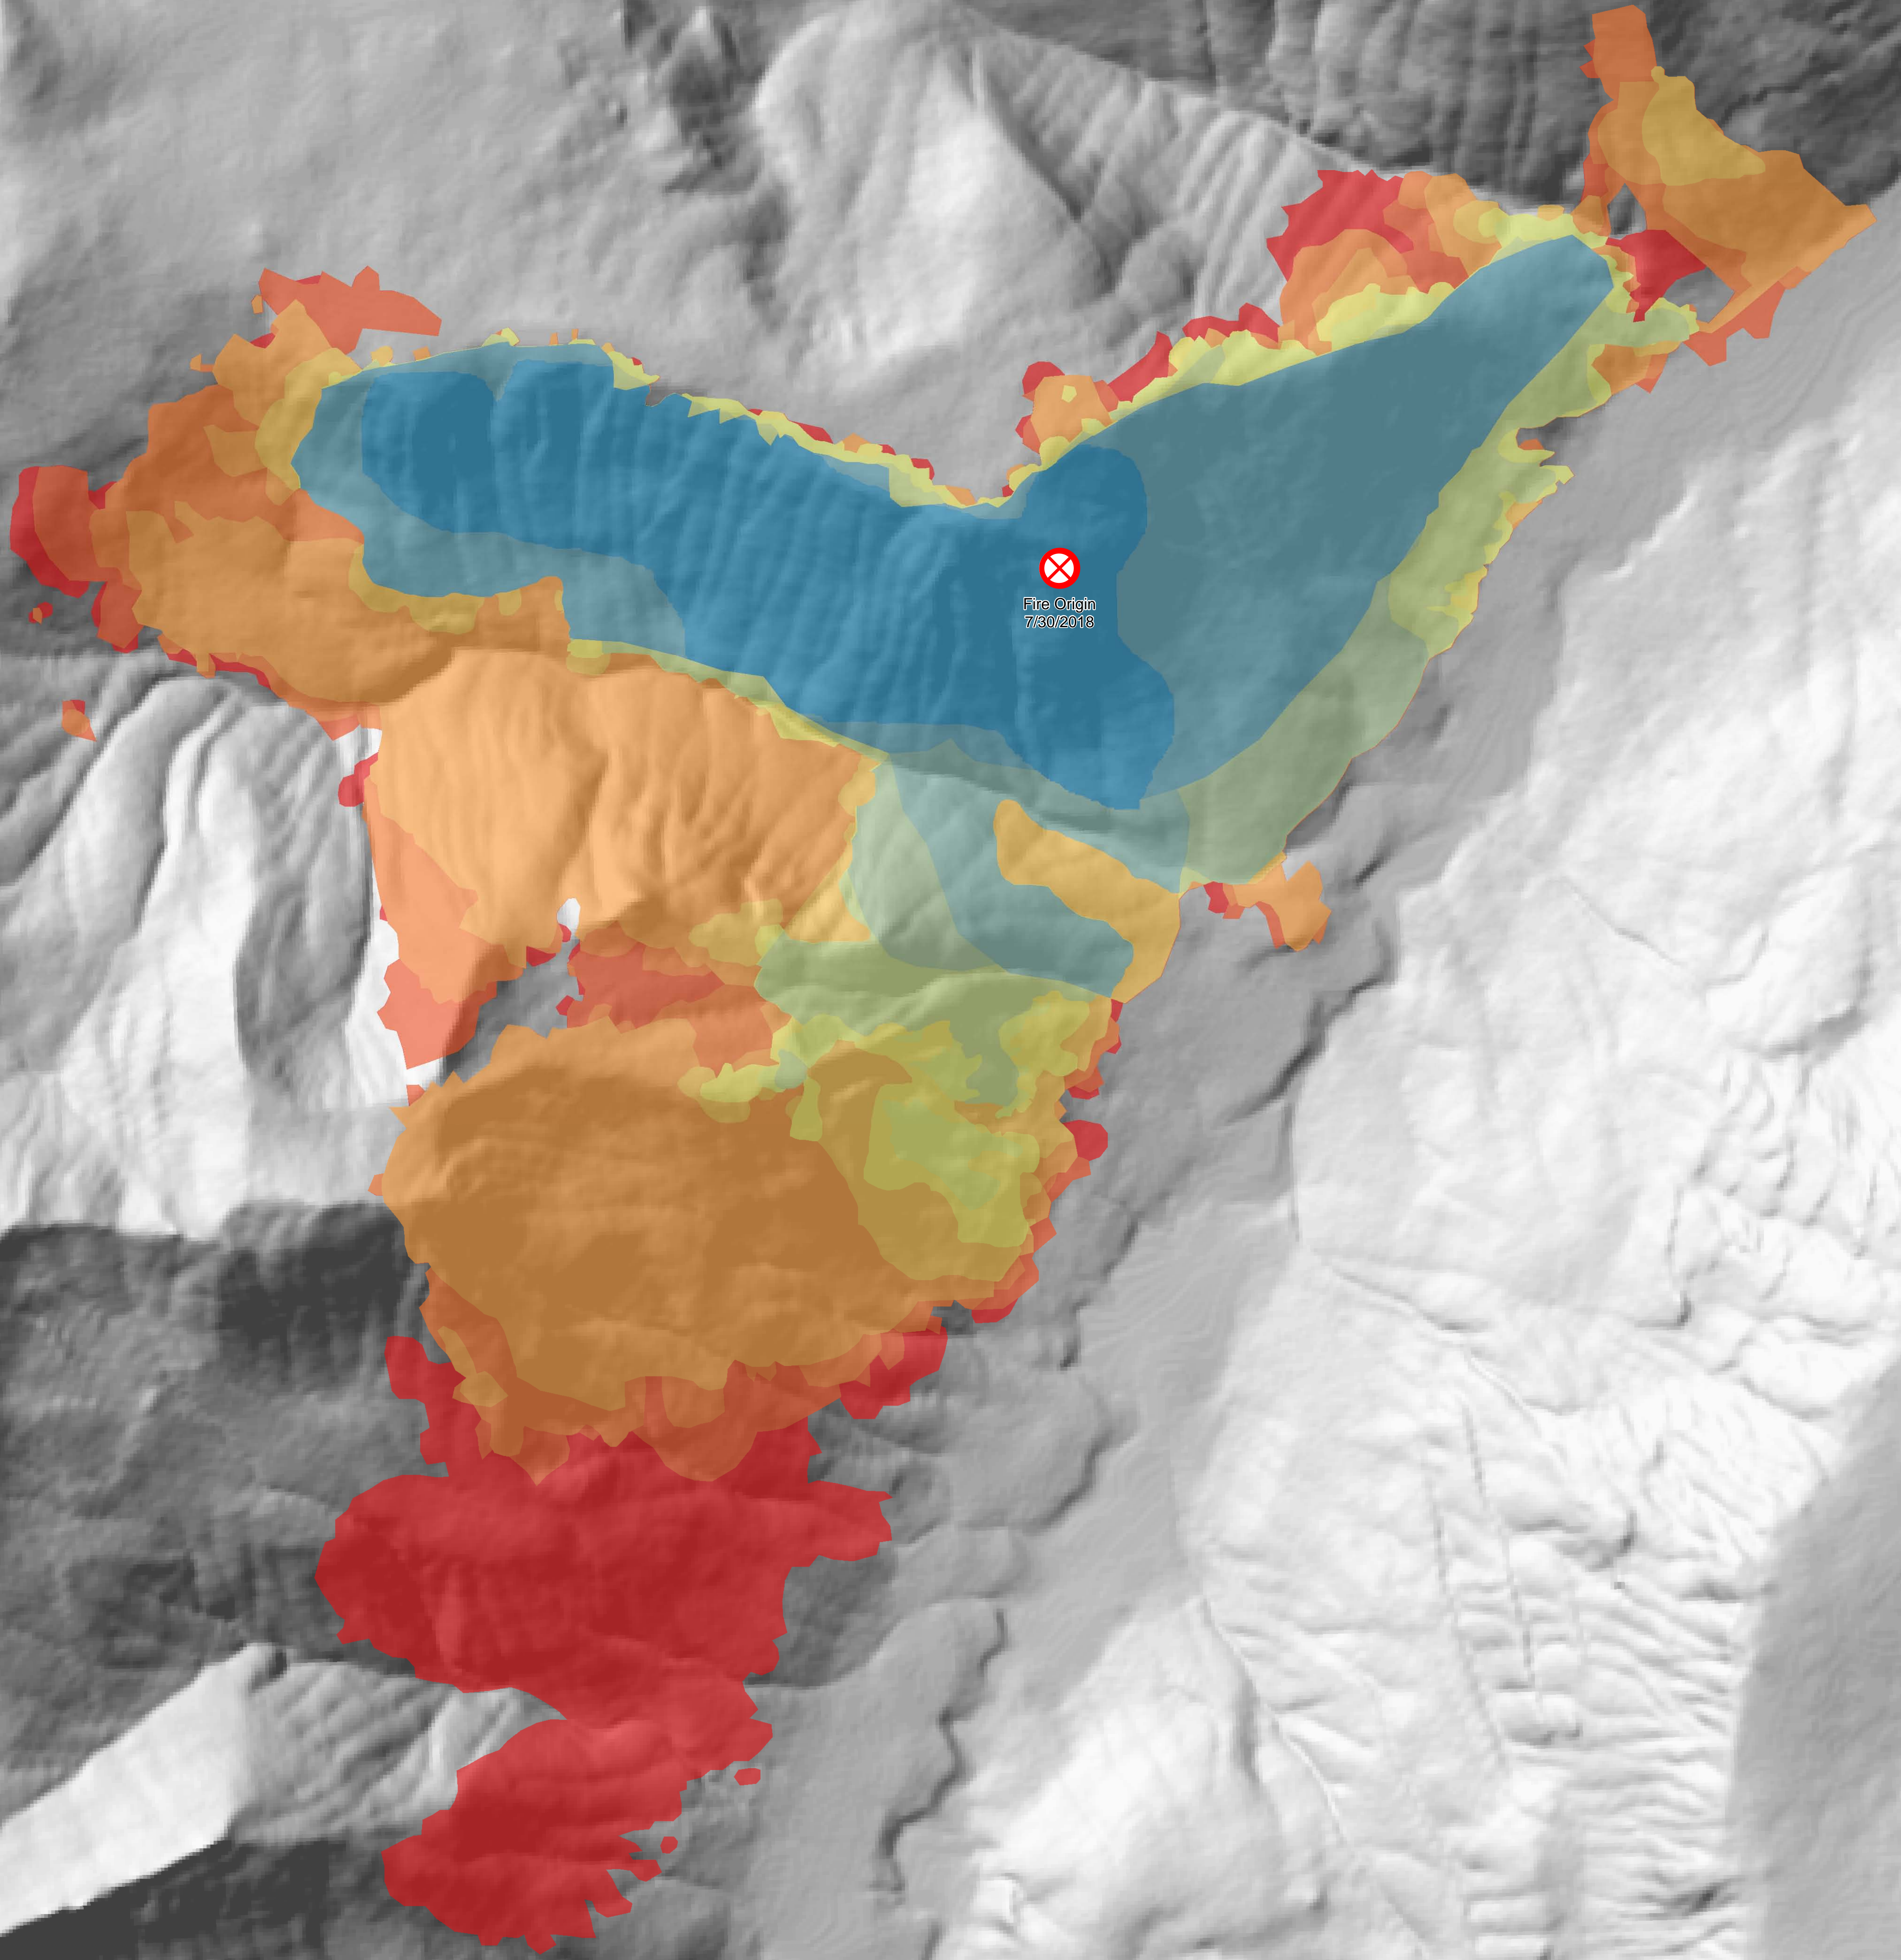

Progression
 08/18/2018
Miriam
 WA-OWF-000443

Fire Origin
 7/8/0/2018

	Date	Acres	Growth
	2018-08-01	359	359
	2018-08-02	691	332
	2018-08-03	764	73
	2018-08-04	853	89
	2018-08-05	966	113
	2018-08-06	1,034	68
	2018-08-07	1,095	61
	2018-08-08	1,239	144
	2018-08-09	1,945	706
	2018-08-10	2,116	171
	2018-08-11	2,236	120
	2018-08-16	2,650	414

0 0.25 0.5 1 Miles

Note: Perimeters are approximate and may change due to more accurate mapping.