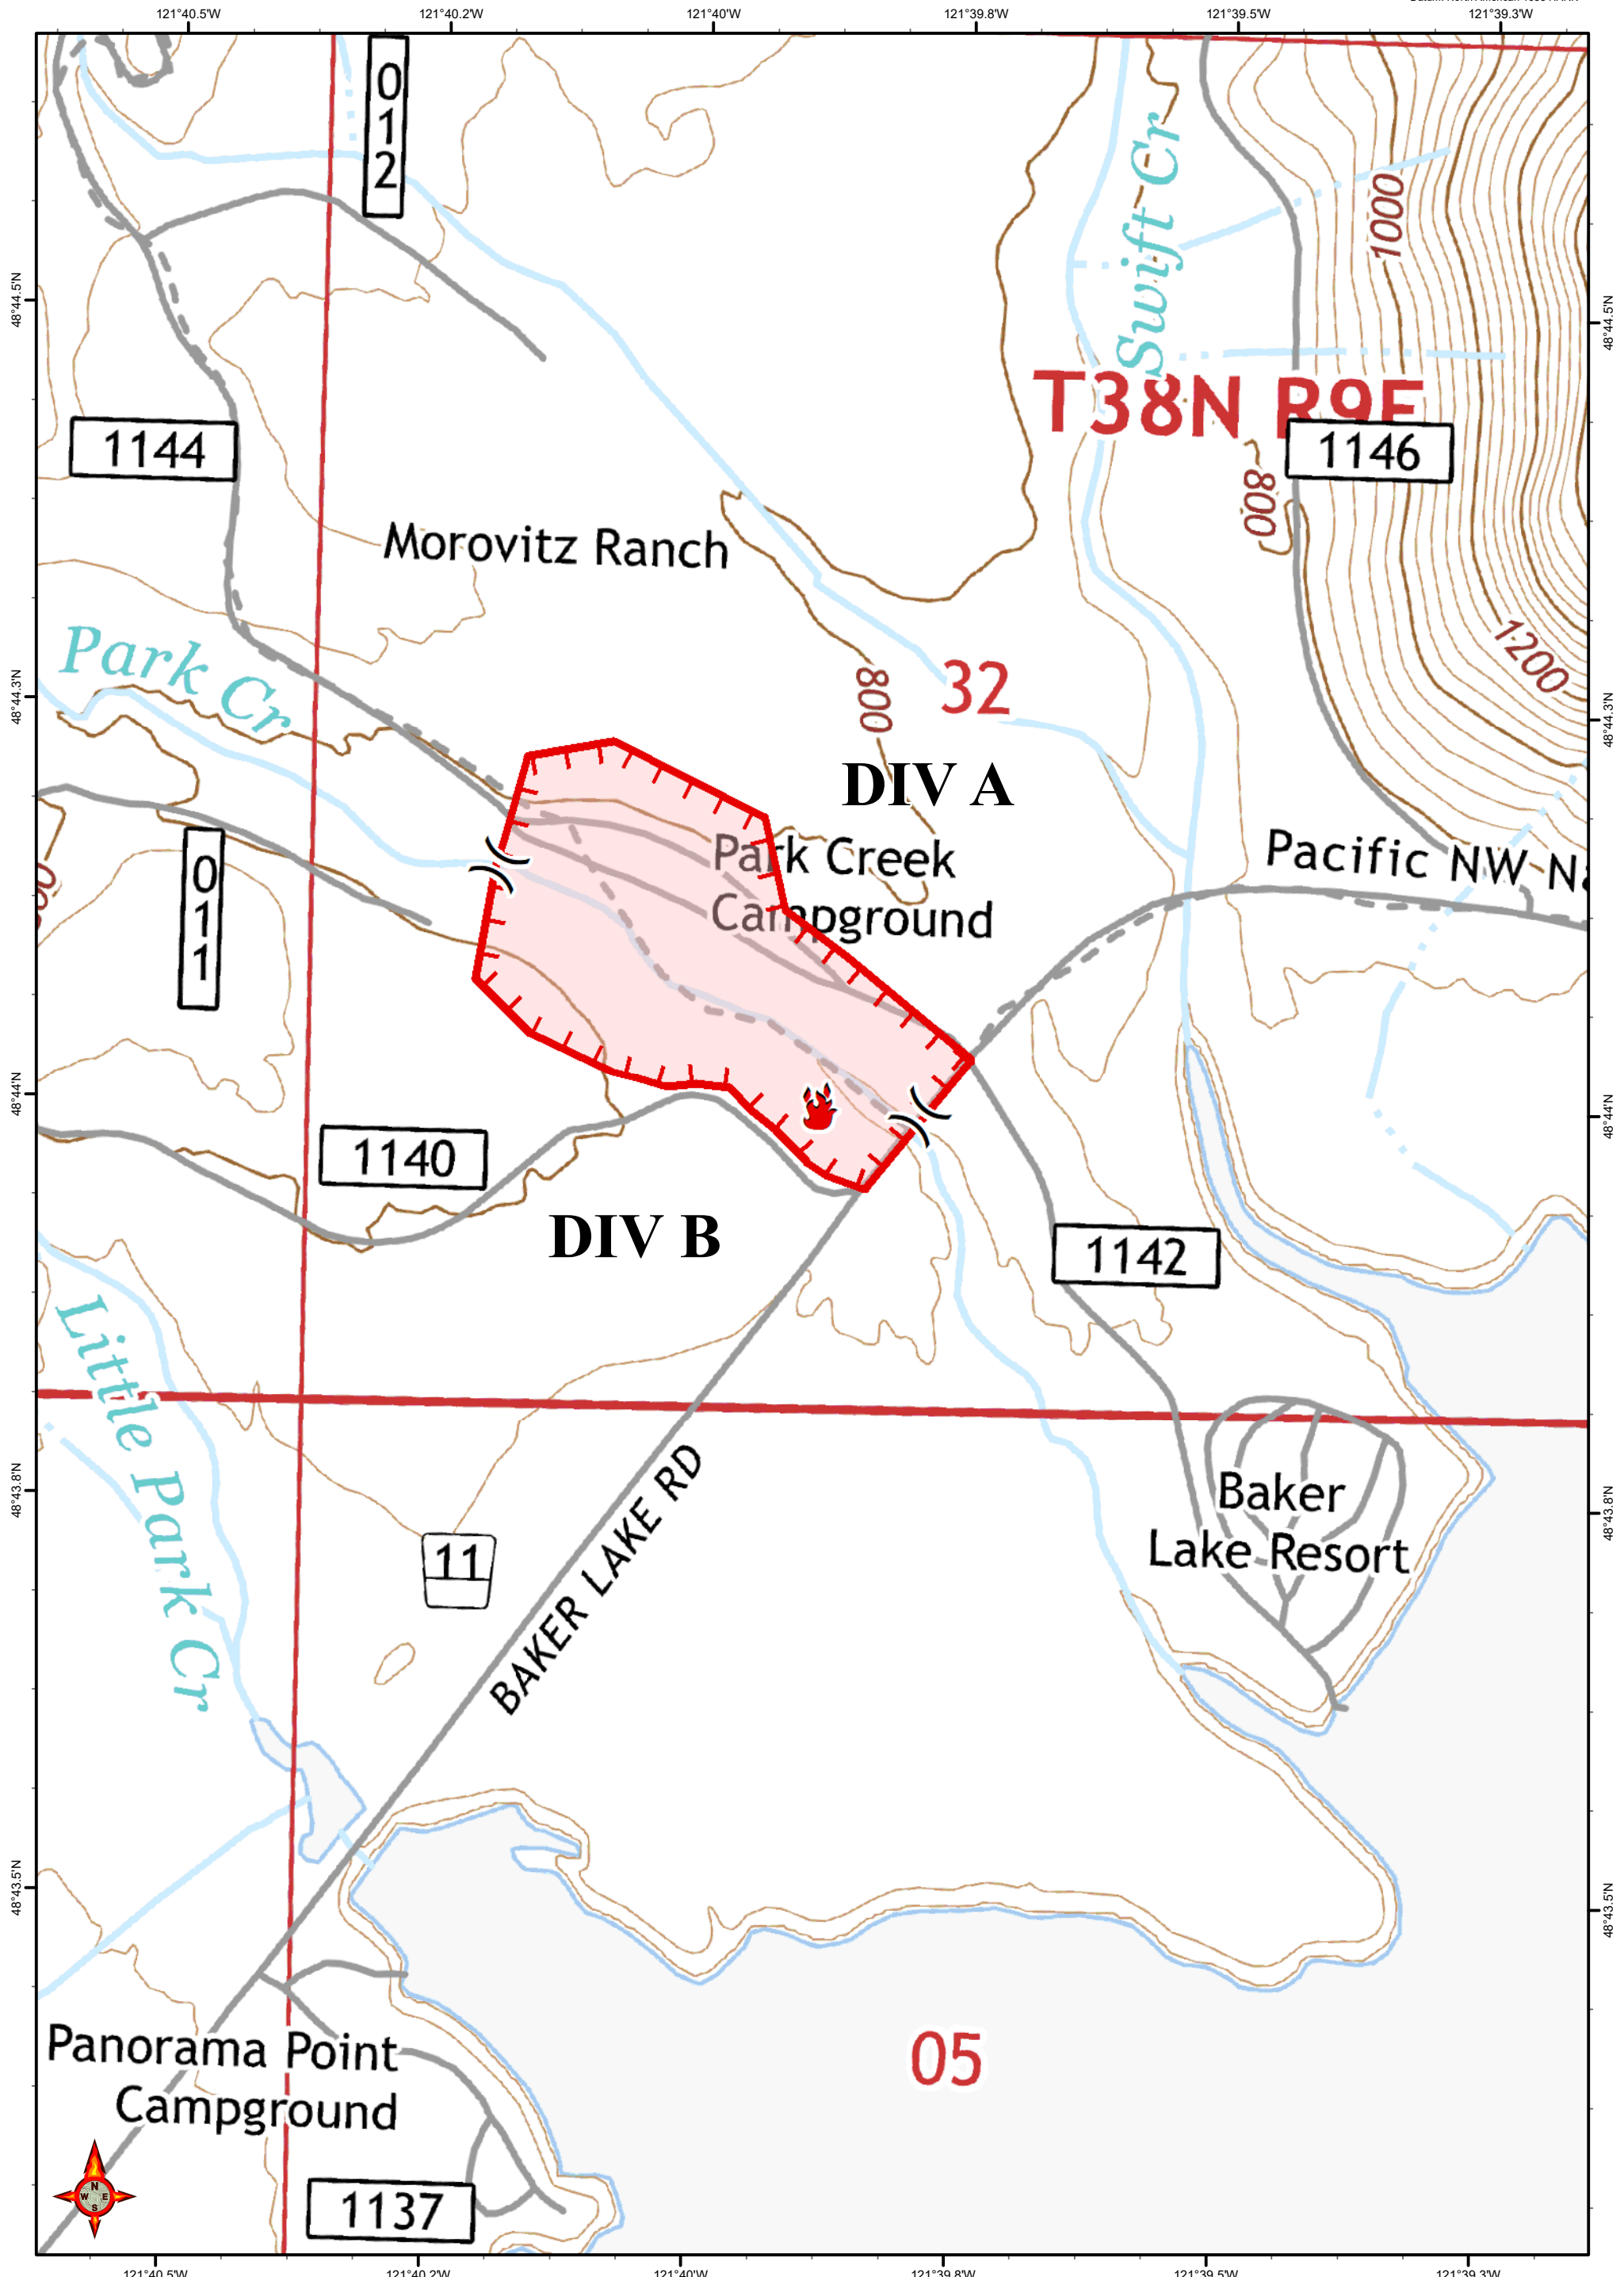

**PARK CREEK
WA-MSF-000059
IAP Map**

06/22/2018 Day Shift
Perimeter as of: 06/21/18 @ ####
Approx: x,xxx ac

) (Division Break

Fire Location

Uncontrolled Fire Edge

Structures

Contours 40-foot

WEATHER
Temp: 62
RH: 78
Wind: SW 6
Haines: 3

J.Kupferling
06 21 18
2302 Hours

Datum: North American 1983 HARN
121°39.3'W

1144

012

T38N R9E

1146

Morovitz Ranch

Park Cr

11

BAKER LAKE RD

Baker
Lake Resort

Panorama Point
Campground

05

1137

121°40.5'W 121°40.2'W 121°40'W 121°39.8'W 121°39.5'W 121°39.3'W

48°44.5'N 48°44.3'N 48°44'N 48°43.8'N 48°43.5'N

48°44.5'N 48°44.3'N 48°44'N 48°43.8'N 48°43.5'N